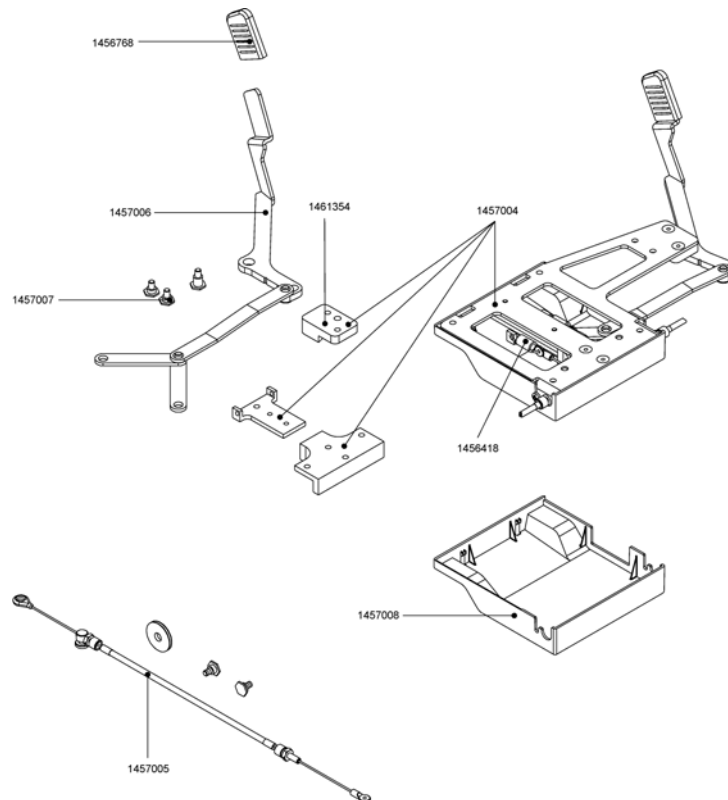

Parking brake right

Pos.	Part number	Description	Valid from → until	Qty
	1456418	Tension spring brake Adventure A10		1
	1456768	Cap for brake lever for parking brake Adventure A10		1
	1457004	Base plate for parking brake right Adventure A10		1
	1457005	Bowden cable complete for parking brake Adventure A10		1
	1457006	Brake lever for parking brake right Adventure A10		1
	1457007	Bearing bolt set for brake lever right Adventure A10		1
	1457008	Cover for parking brake right Adventure A10		1
	1461354	Lever bearing right parking brake Adventure A10		1