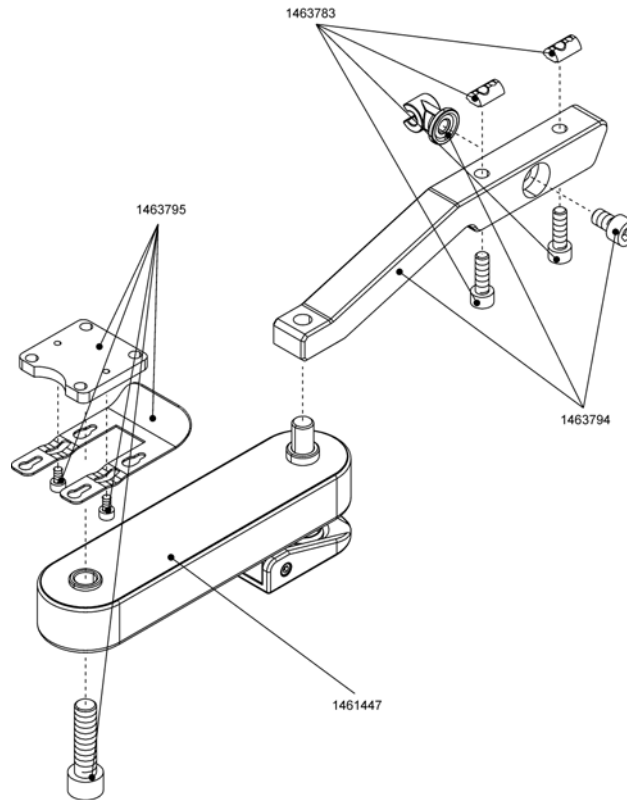

Swivel arm accessories

Pos.	Part number	Description	Valid from → until	Qty
	1461447	Swivel arm Adventure A10		1
	1463783	Sliding blocks and screws for control unit bracket Adventure A10		1
	1463794	Bracket for swivel arm Adventure A10		1
	1463795	Bracket for control unit for swivel Adventure A10		1