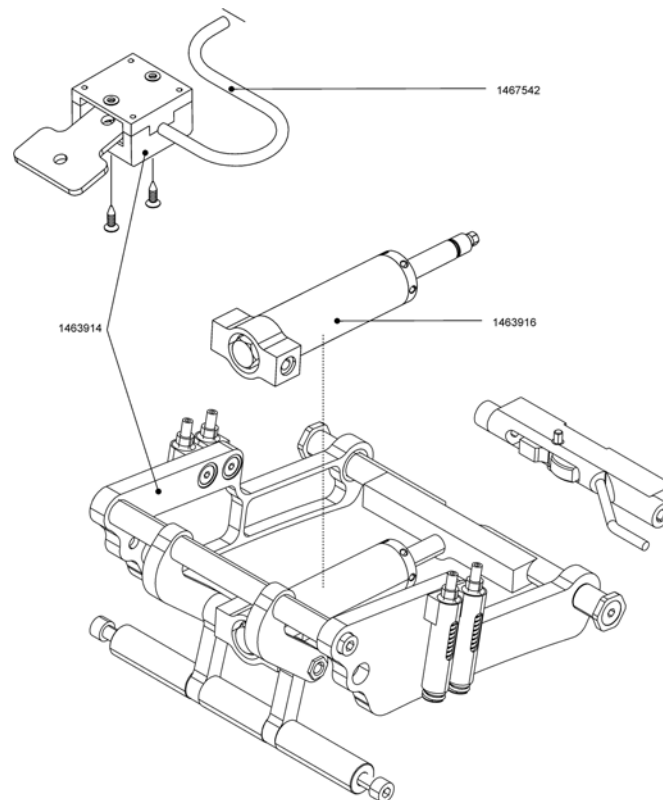

Mechanical seat angle tilt mechanism

Pos.	Part number	Description	Valid from → until	Qty
	1463914	Mechanism for mechanical seat angle tilt Adventure A10		1
	1463916	Adjusting element for mechanical seat tilt Adventure A10		1
	1467542	Bowden cable for mechanical seat angle tilt Adventure A10		1