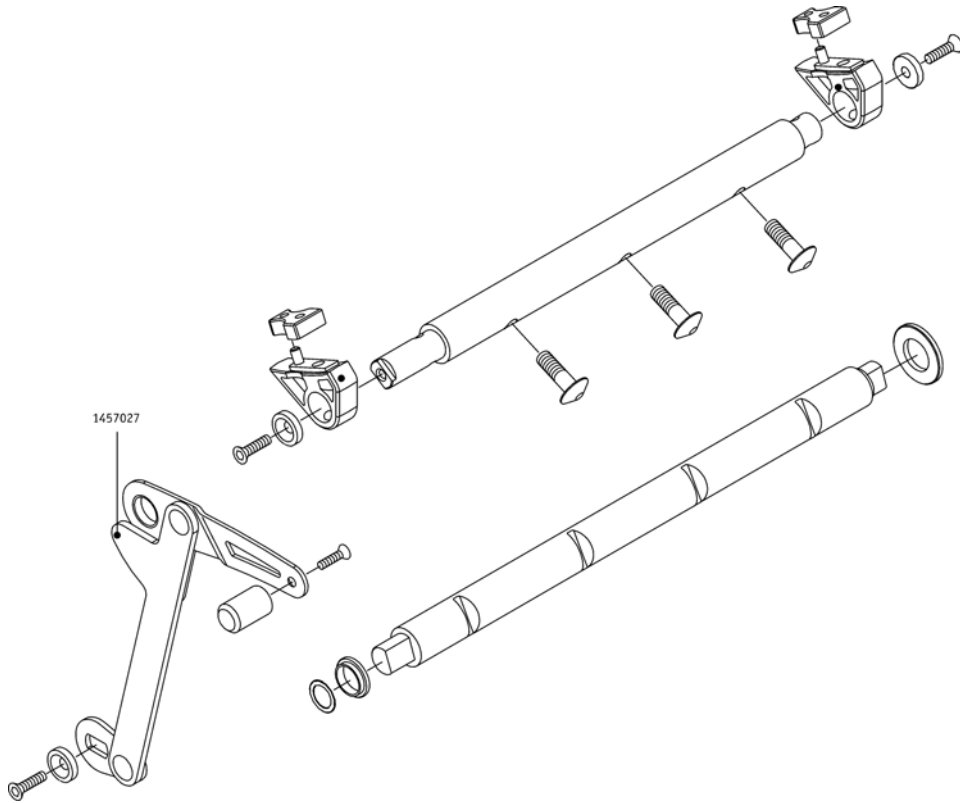

Adapter for battery pack

Pos.	Part number	Description	Valid from → until	Qty
	1457027	Locking lever for batteries		1