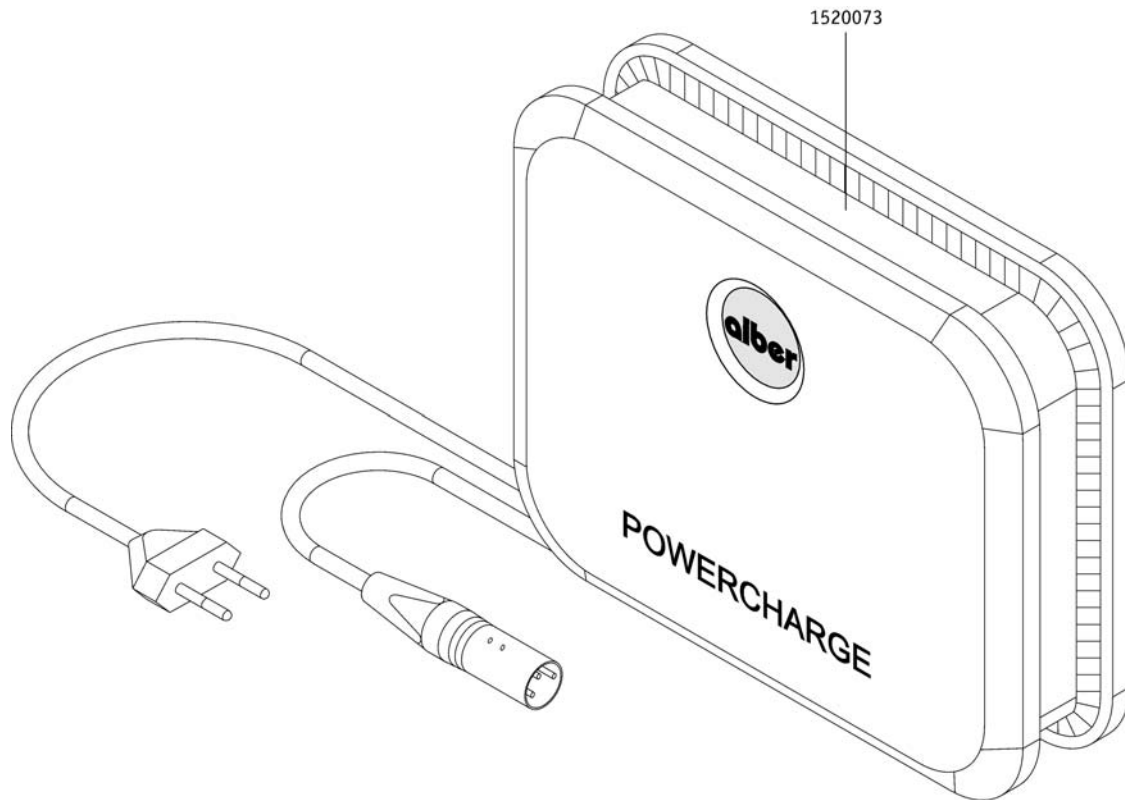

Pos.	Part number	Description	Valid from → until	Qty
	1520073	Charger A10 with main cable EU		1