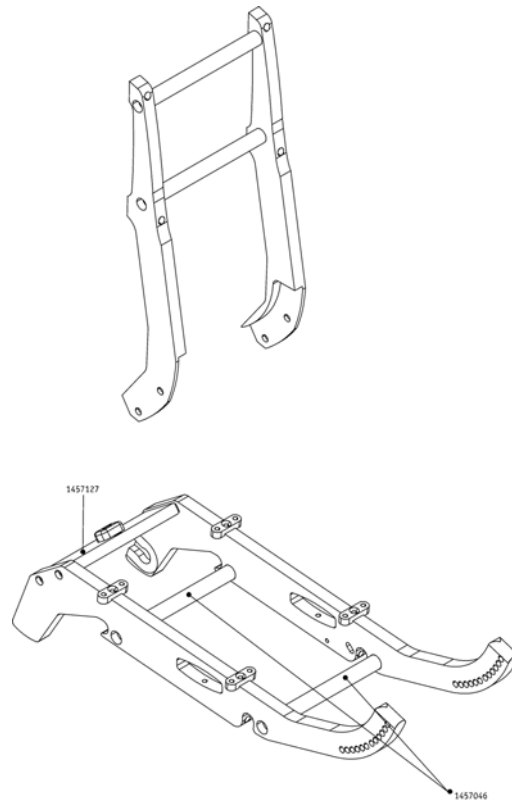

Seat support standard seat

Pos.	Part number	Description	Valid from → until	Qty
	1456736	Seat support right for standard seat Adventure A10		1
	1456737	Seat support left for standard seat Adventure A10		1
	1457046	Assembly set for seat holders for standard seat Adventure A10		1
	1457067	Support for backrest for standard seat Adventure A10		1
	1457127	Limit stop for footrest for seats Adventure A10		1
	1489297	Screw		1