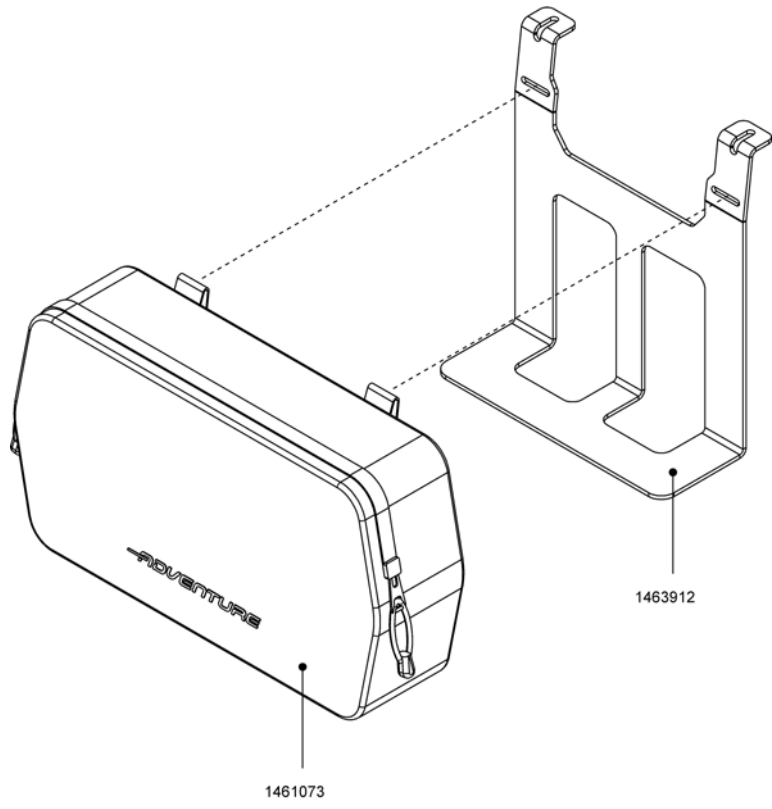

# Attendant control

Pos.	Part number	Description	Valid from → until	Qty
	1460952	Bracket for attendant control Adventure A10		1
	1463919	Joint for attendant control Adventure A10		1

Pos.	Part number	Description	Valid from → until	Qty
	1461176	Bracket for middle control Adventure A10		1
	1463797	Adaptation tube for middle control unit for Adventure A10		1
	1463864	Bracket for middle control Adventure A10		1
	1489282	Strap 150 mm, Black		1

# Tray table

Pos.	Part number	Description	Valid from → until	Qty
	1463798	Plate for tray table small Adventure A10		1
	1463799	Plate for tray table wide Adventure A10		1
	1463800	Bracket for tray table Adventure A10		1
	1463801	Joint for tray table attachment Adventure A10		1
	1463802	Coupling for tray table Adventure A10		1