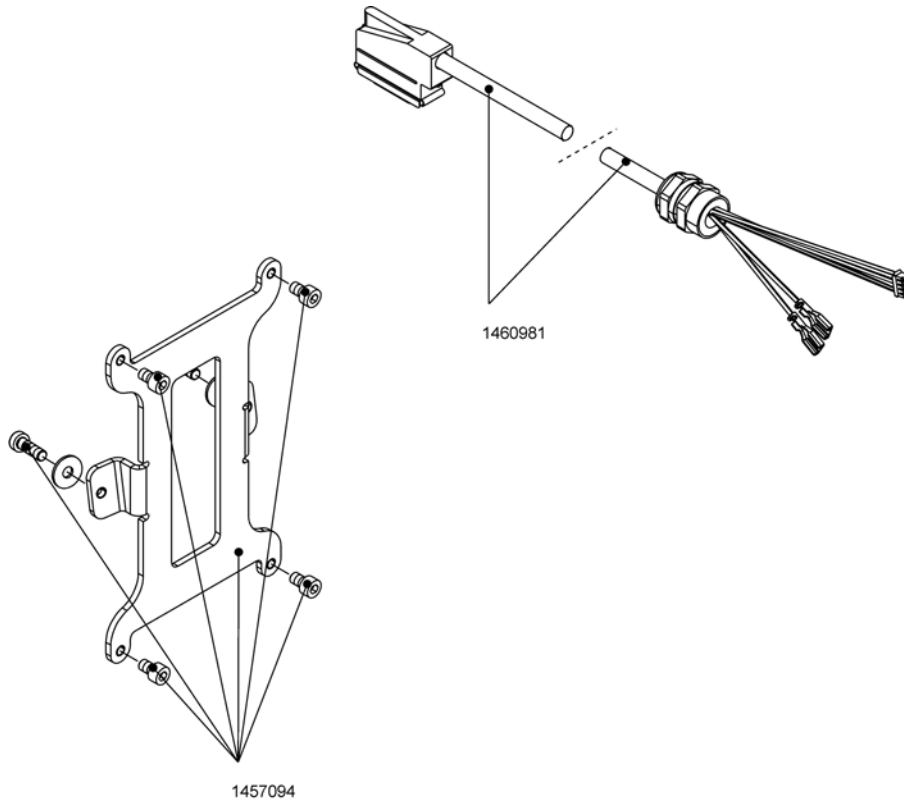

External interface

Pos.	Part number	Description	Valid from → until	Qty
	1457094	Fixation for external interface for Adventure A10		1
	1460981	Connecting cable to external interface Adventure A10		1