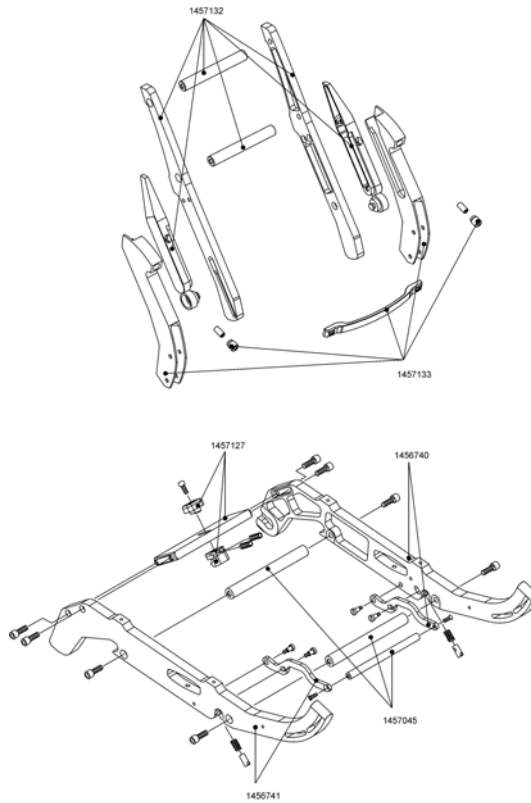

Seat support functional seat

Pos.	Part number	Description	Valid from → until	Qty
	1456740	Seat support right for function seat Adventure A10		1
	1456741	Seat support left for function seat Adventure A10		1
	1457045	Assembly set for seat holders for function seat Adventure A10		1
	1457127	Limit stop for footrest for seats Adventure A10		1
	1457132	Support for backrest for function seat Adventure A10		1
	1457133	Holder for backrest for function seat Adventure A10		1