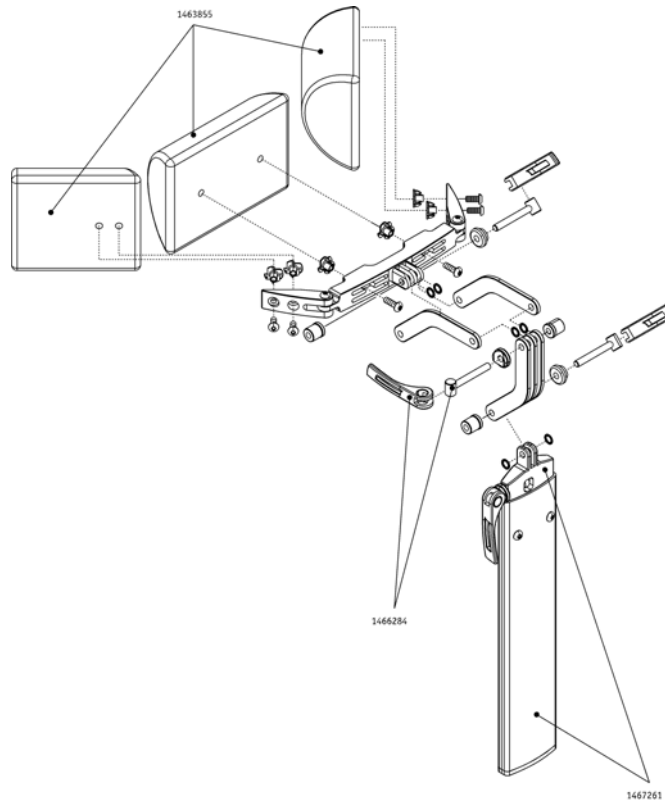

Headrest

Pos.	Part number	Description	Valid from → until	Qty
	1463855	Pad set for headrest Adventure A10		1
	1466284	Bolt lever M 6 x 35 for headrest Adventure A10		1
	1467261	Profile for headrest Adventure A10		1