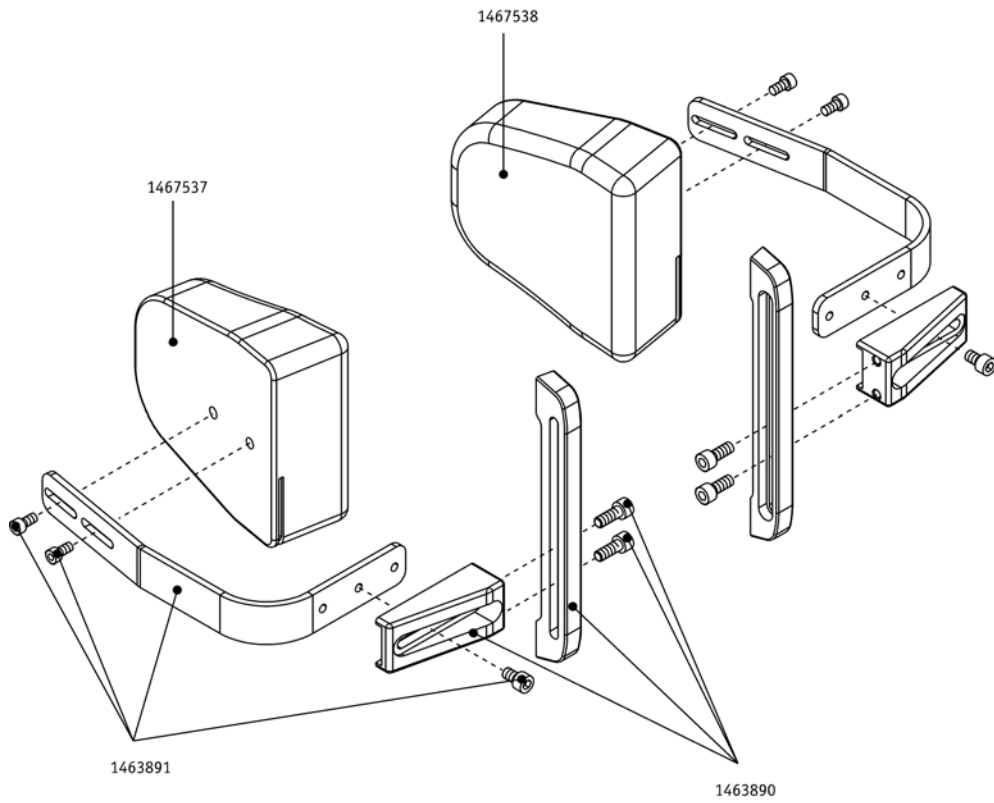

Lateral support

Pos.	Part number	Description	Valid from → until	Qty
	1463890	Adapter for lateral support Adventure A10		1
	1463891	Holder for lateral support Adventure A10		1
	1467537	Lateral support left Adventure A10		1
	1467538	Lateral support right Adventure A10		1