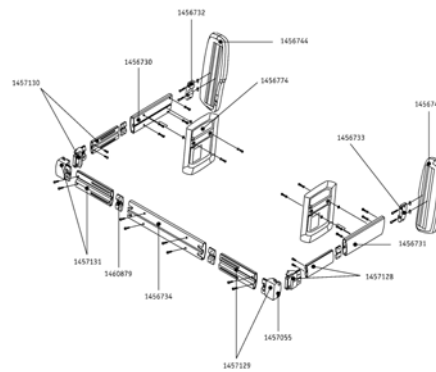

Armrest

Pos.	Part number	Description	Valid from → until	Qty
	1456730	Holder for armrest right for seats Adventure A10		1
	1456731	Holder for armrest left for seats Adventure A10		1
	1456732	Fixation module right for armrest for seats Adventure A10		1
	1456733	Fixation module left for armrest for seats Adventure A10		1
	1456734	Basic support for armrest for seats Adventure A10		1
	1456743	Arm support left for seats Adventure A10		1
	1456744	Arm support right for seats Adventure A10		1
	1456774	Clothes protection left and right Adventure A10		1
	1457055	Lock-out release for armrest for function seat Adventure A10		1
	1457128	Vertical attachment for armrest left for function seat Adventure A10		1
	1457129	Horizontal attachment for armrest left for function seat Adventure A10		1
	1457130	Vertical attachment for armrest right for function seat Adventure A10		1
	1457131	Horizontal attachment for armrest right for function seat Adventure A10		1