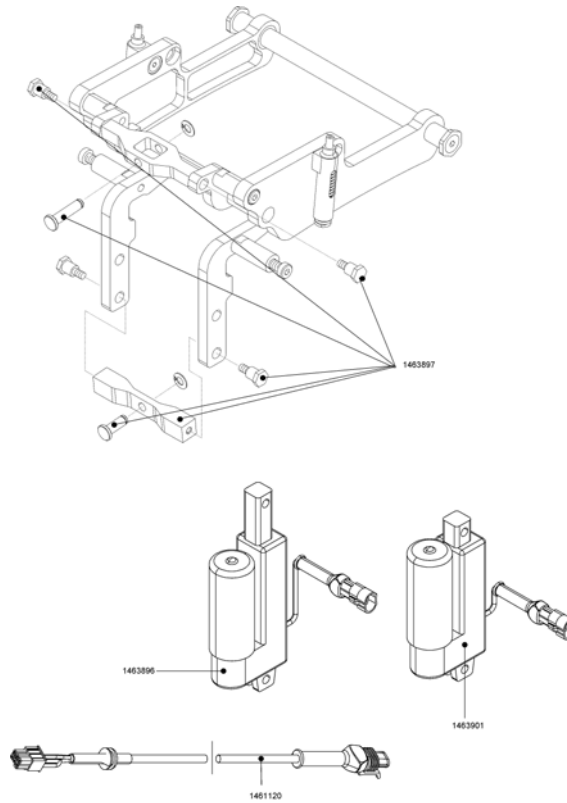

Electrical seat angle tilt mechanism

Pos.	Part number	Description	Valid from → until	Qty
	1461120	Cable confection electrical seat angle adjustment		1
	1463896	Drive unit complete for electrical seat angle tilt Adventure A10		1
	1463897	Electrical seat angle tilt mechanism		1
	1463901	Drive unit complete for electrical seat angle tilt Adventure A10 (CC-version)		1