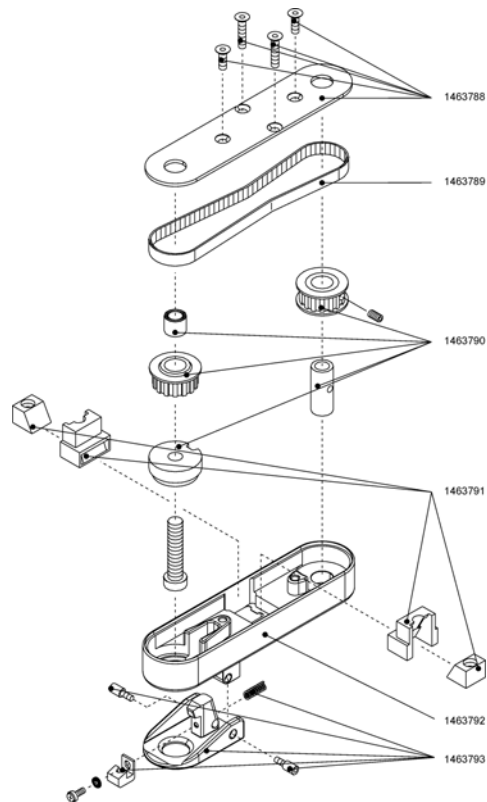

Swivel arm spare parts

Pos.	Part number	Description	Valid from → until	Qty
	1463788	Covering plate for swivel arm Adventure A10		1
	1463789	Toothed belt for swivel arm Adventure A10		1
	1463790	Belt washer for swivel arm Adventure A10		1
	1463791	Clamping mechanism for swivel arm Adventure A10		1
	1463792	Housing for swivel arm Adventure A10		1
	1463793	Control plate for swivel arm Adventure A10		1