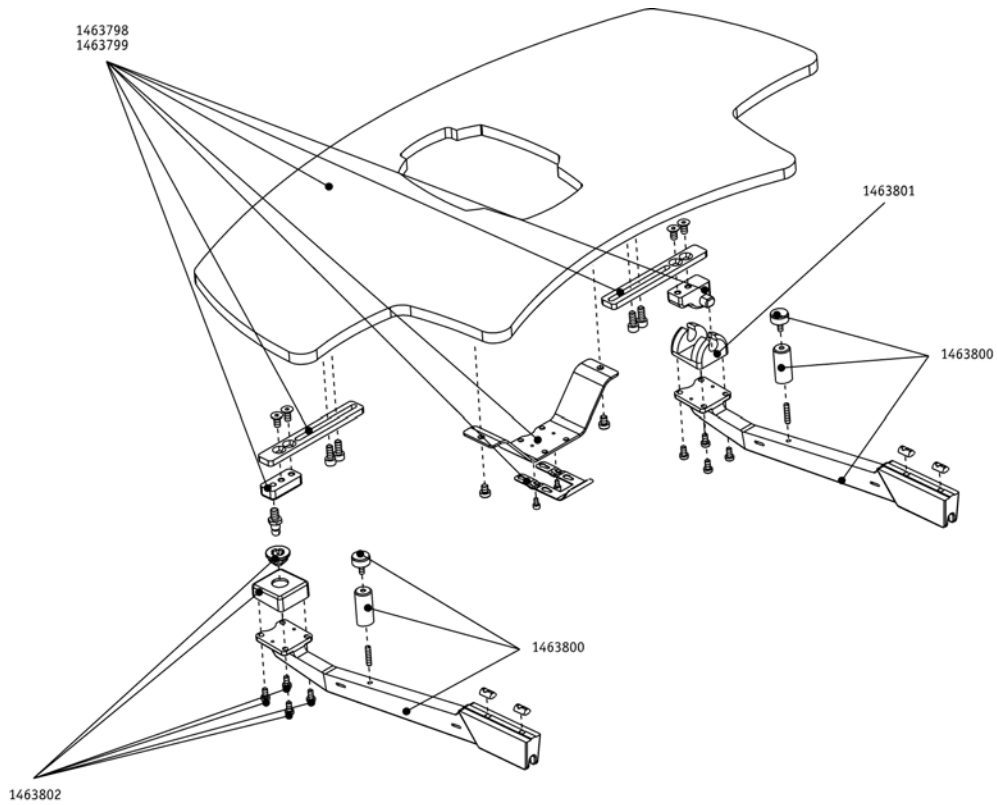

# Attendant control

Pos.	Part number	Description	Valid from → until	Qty
	1460952	Bracket for attendant control Adventure A10		1
	1463919	Joint for attendant control Adventure A10		1

Pos.	Part number	Description	Valid from → until	Qty
	1461176	Bracket for middle control Adventure A10		1
	1463797	Adaptation tube for middle control unit for Adventure A10		1
	1463864	Bracket for middle control Adventure A10		1
	1489282	Strap 150 mm, Black		1

# Tray table

Pos.	Part number	Description	Valid from → until	Qty
	1463798	Plate for tray table small Adventure A10		1
	1463799	Plate for tray table wide Adventure A10		1
	1463800	Bracket for tray table Adventure A10		1
	1463801	Joint for tray table attachment Adventure A10		1
	1463802	Coupling for tray table Adventure A10		1