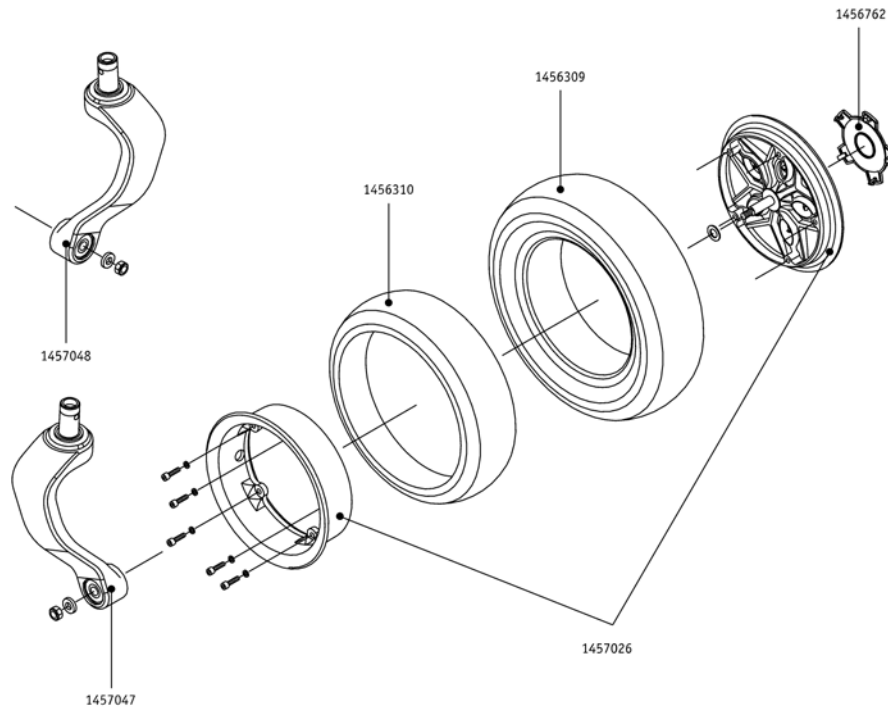

Front wheel left Adventure A10

Pos.	Part number	Description	Valid from → until	Qty
	1457048	Fork for front wheel left Adventure A10		1
	1457047	Fork for front wheel right Adventure A10		1
	1457026	Rim front wheel Adventure A10 complete		1
	1456310	Front wheel inner tube Adventure A10 75/70-6		1
	1456309	Front wheel tyre Adventure A10 75/70-6		1
	1456762	Cover for front wheel Adventure A10		1