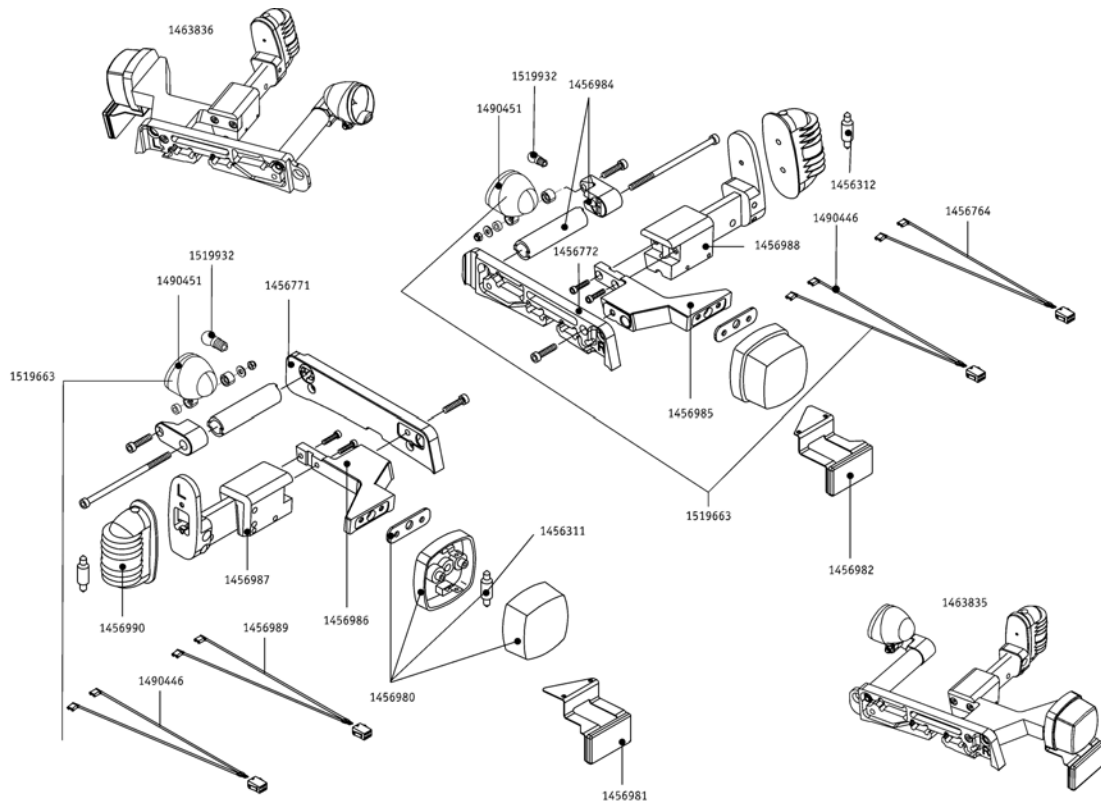

Lights

Pos.	Part number	Description	Valid from → until	Qty
	1456311	Rear light bulb Adventure A10		1
	1456312	Indicator light bulb Adventure A10		1
	1456764	Cable for tail-light Adventure A10 left and right		1
	1456771	Base plate Adventure A10 lighting left		1
	1456772	Base plate Adventure A10 lighting right		1
	1456980	Rear light left/right Adventure A10		1
	1456981	Reflector left Adventure A10		1
	1456982	Reflector right Adventure A10		1
	1456984	Adapter for headlamp Adventure A10 left and right		1
	1456985	Holder for tail-light right Adventure A10		1
	1456986	Holder for tail-light left Adventure A10		1
	1456987	Indicator light holder left Adventure A10		1
	1456988	Indicator light holder right Adventure A10		1
	1456989	Indicator cable Adventure A10		1
	1456990	Indicator left/right Adventure A10		1
	1490451	Headlight MICRO-FF 6V-2,4W		1
	1519663	Headlight replacement kit Micro FF Adventure A10		1
	1519932	Headlamp light bulb Micro FF Adventure A10		2