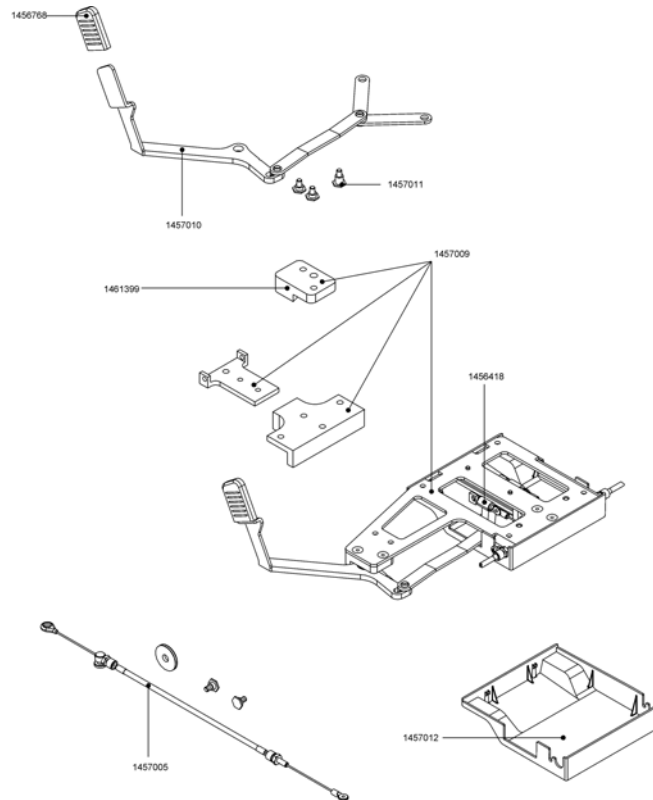

# Wheel ejector rear wheel

Pos.	Part number	Description	Valid from → until	Qty
	1456996	Adaptation plate for wheel ejector rear wheel left Adventure A10		1
	1456997	Adaptation plate for wheel ejector rear wheel right Adventure A10		1
	1456998	Actuating arm for wheel ejector rear wheel left Adventure A10		1
	1456999	Actuating arm for wheel ejector rear wheel right Adventure A10		1
	1457000	Actuating pin for wheel ejector rear wheel left and right Adventure A10		1
	1457001	Actuating arm for brake left and right		1
	1457002	Support plate for rear wheel left		1
	1457003	Support plate for rear wheel right		1

# Anti tippers

Pos.	Part number	Description	Valid from → until	Qty
	1456761	Jack-up device for anti-tippers Adventure A10		1
	1456991	Wheel for anti-tippers Adventure A10		1
	1457123	Anti-tippers Adventure A10 left and right		1

**Parking brake right**

Pos.	Part number	Description	Valid from → until	Qty
	1456418	Tension spring brake Adventure A10		1
	1456768	Cap for brake lever for parking brake Adventure A10		1
	1457004	Base plate for parking brake right Adventure A10		1
	1457005	Bowden cable complete for parking brake Adventure A10		1
	1457006	Brake lever for parking brake right Adventure A10		1
	1457007	Bearing bolt set for brake lever right Adventure A10		1
	1457008	Cover for parking brake right Adventure A10		1
	1461354	Lever bearing right parking brake Adventure A10		1

# Parking brake left

Pos.	Part number	Description	Valid from → until	Qty
	1456418	Tension spring brake Adventure A10		1
	1456768	Cap for brake lever for parking brake Adventure A10		1
	1457005	Bowden cable complete for parking brake Adventure A10		1
	1457009	Base plate for parking brake left Adventure A10		1
	1457010	Brake lever for parking brake left Adventure A10		1
	1457011	Bearing bolt set for brake lever left Adventure A10		1
	1457012	Cover for parking brake left Adventure A10		1
	1461399	Lever bearing left parking brake Adventure A10		1