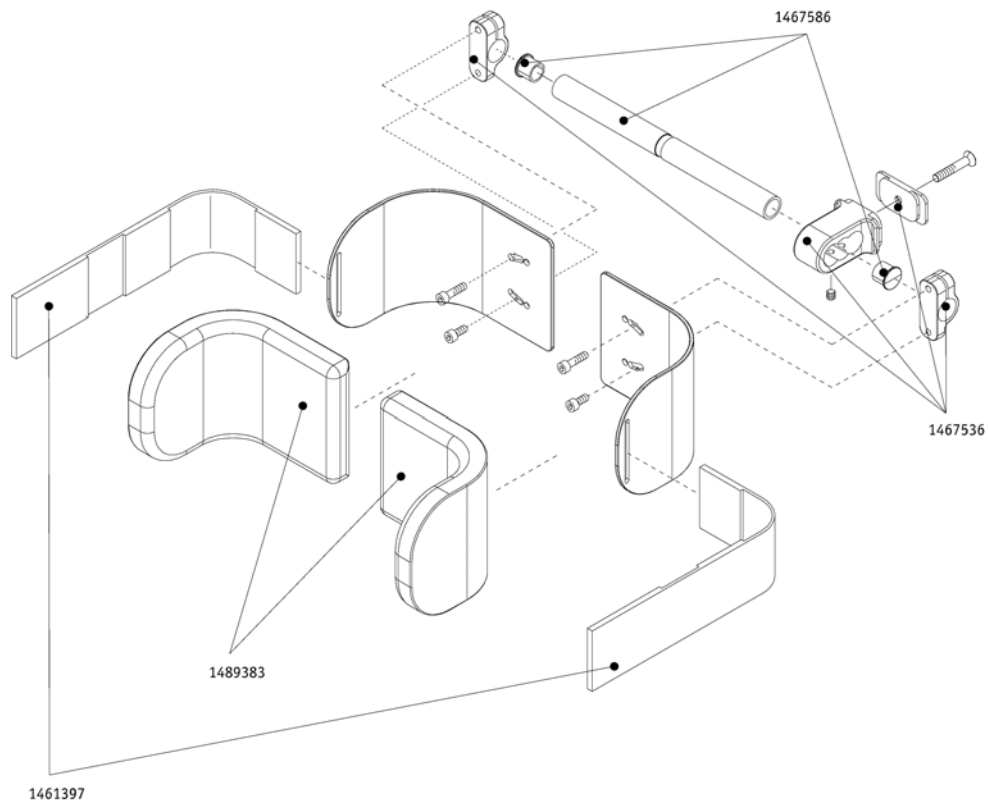

Pos.	Part number	Description	Valid from → until	Qty
	1461397	Foot belt Adventure A10		1
	1467536	Holder for calf support Adventure A10		1
	1467586	Tube for calf support Adventure A10		1
	1489383	Cushions for calf support Adventure A10		1