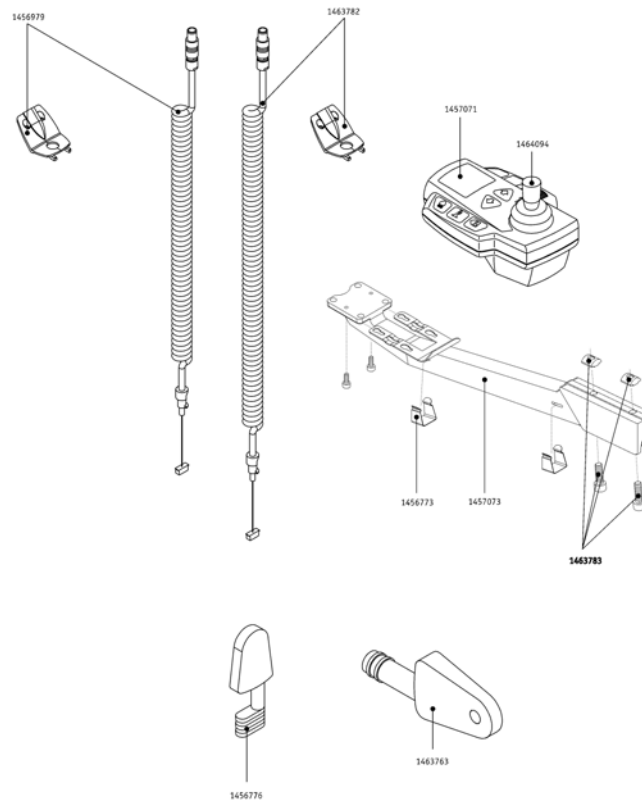

Control unit accessories

Pos.	Part number	Description	Valid from → until	Qty
	1456773	Control unit cable clamp for Adventure A10		1
	1456776	Immobiliser key		1
	1456979	Spiral cable and service window for control unit		1
	1457071	Control unit (with spiral cable) Adventure A10		1
	1457073	Bracket for control unit Adventure A10		1
	1463763	Programming key for Adventure A10		1
	1463782	Spiral cable (long version) and service window for control unit		1
	1463783	Sliding blocks and screws for control unit bracket Adventure A10		1
	1464094	Joystick knob conic		1