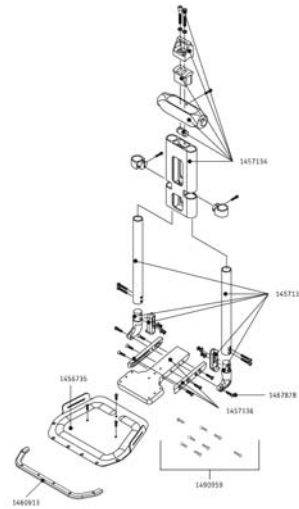

Pos.	Part number	Description	Valid from → until	Qty
	1456735	Footrest for function seat/standard seat Adventure A10		1
	1457068	Adaptation for legrest standard seat Adventure A10		1
	1457069	Lower leg tube for legrest standard seat Adventure A10		1
	1457134	Adaptation for legrest for function seat Adventure A10		1
	1457135	Lower leg tube for legrest function seat Adventure A10		1
	1457136	Adaptation set for footrest Adventure A10		1
	1460913	Protection footrest		1
	1467878	Flat headed screw DIN 923 - M 6 x 12		1
	1490959	Fixation set for footrest Adventure A10		1