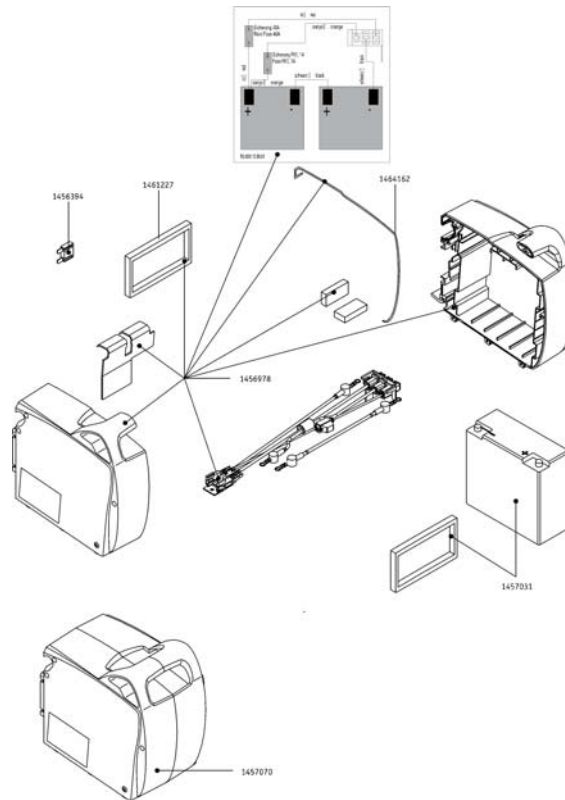

Battery pack spare parts

Pos.	Part number	Description	Valid from → until	Qty
	1456394	Fuse Maxi fuse 40 A		1
	1456978	Housing battery pack set for Adventure		1
	1457031	Battery lead-gel for Adventure A10		1
	1457070	Battery pack complete for Adventure A10		1
	1461227	Seal for front battery pack		1
	1464162	Sealing cord D 2,0mm 500mm long		1