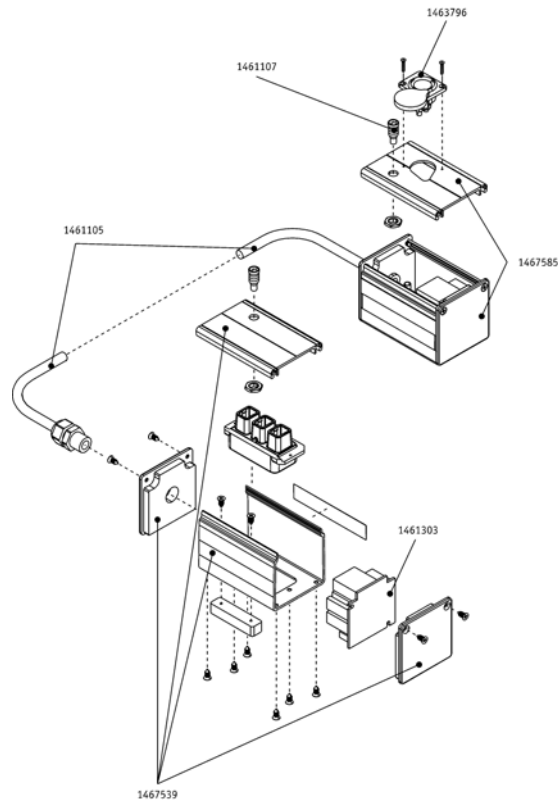

Cable charging adapter Adventure A10

Pos.	Part number	Description	Valid from → until	Qty
	1461105	Cable charging adapter Adventure A10		1
	1461107	Cable confection LED for charging adapter Adventure A10		1
	1461303	Circuit board for charging adapter Adventure A10		1
	1463796	Charger connection for charging adapter Adventure A10		1
	1467539	Housing components for charging adapter Adventure A10		1
	1467585	Housing part with plug for off-board charger Adventure A10		1