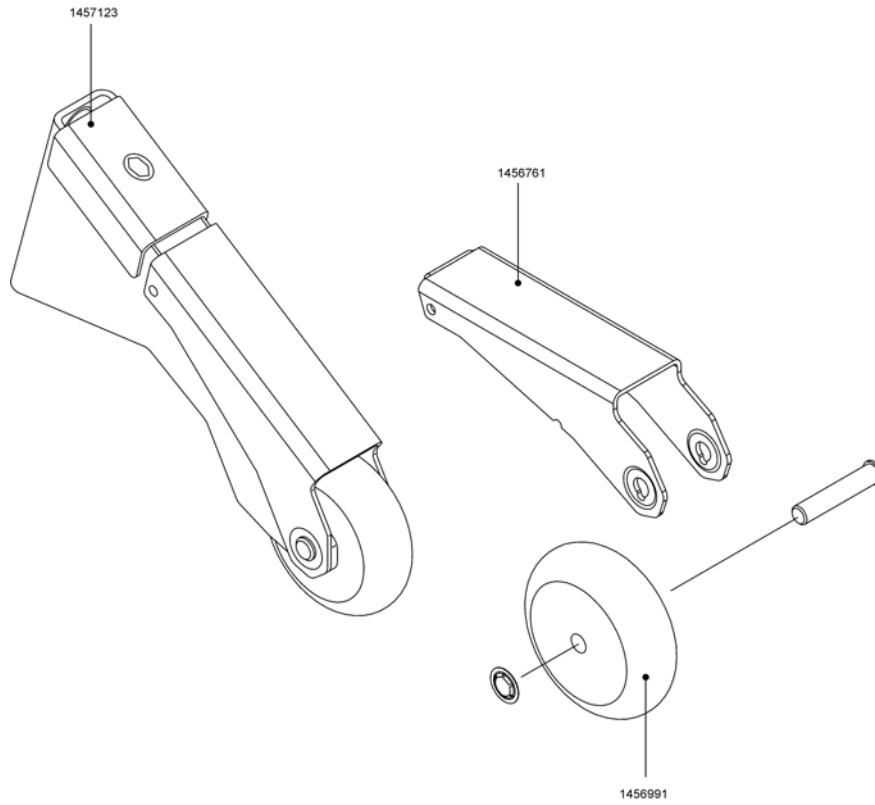

Anti tippers

Pos.	Part number	Description	Valid from → until	Qty
	1456761	Jack-up device for anti-tippers Adventure A10		1
	1456991	Wheel for anti-tippers Adventure A10		1
	1457123	Anti-tippers Adventure A10 left and right		1