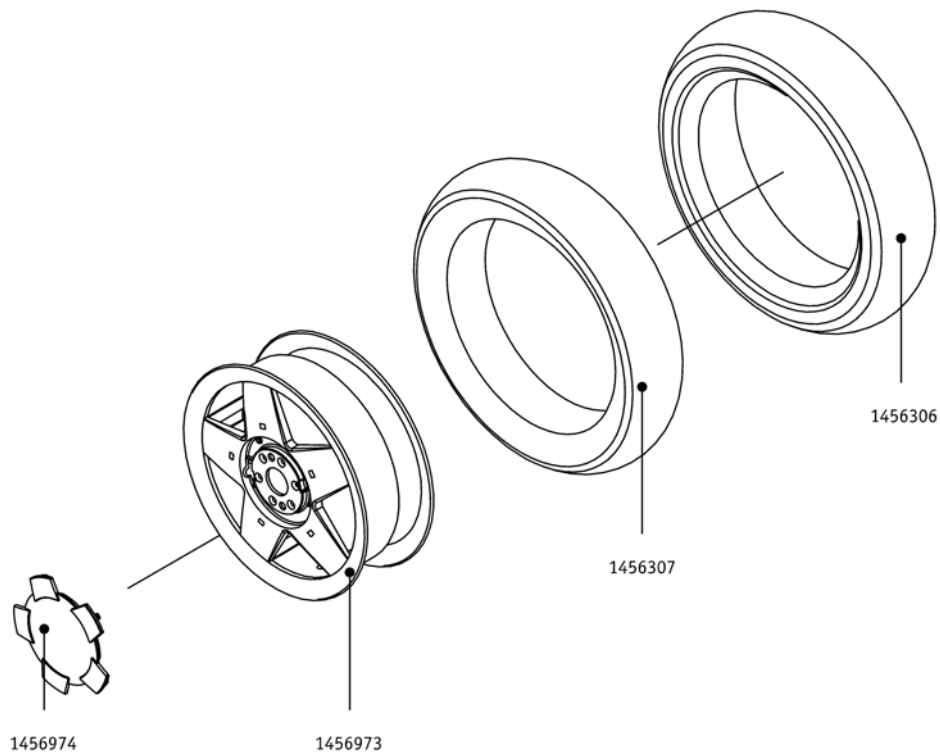

Drive Wheel spare parts

Pos.	Part number	Description	Valid from → until	Qty
	1456974	Cover for rear wheel Adventure A10		1
	1456973	Rear wheel rim complete Adventure A10		1
	1456307	Rear wheel inner tube Adventure A10 90/70-10		1
	1456306	Rear wheel tyre Adventure A10 90/70-10		1