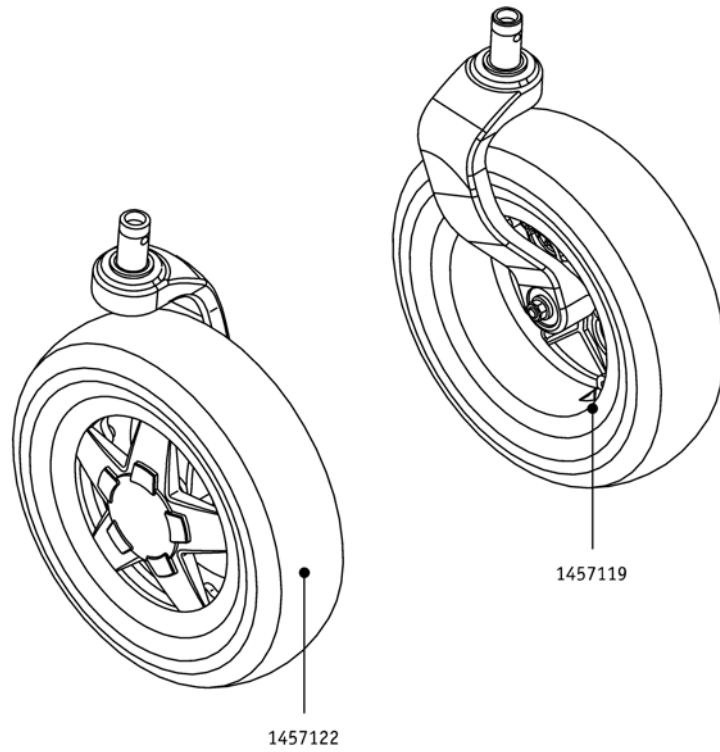

Front wheels

Pos.	Part number	Description	Valid from → until	Qty
		Front wheel left Adventure A10		1
		Front wheel right Adventure A10		1
	1457122	Front wheel left Adventure A10		1
	1457119	Front wheel right Adventure A10		1