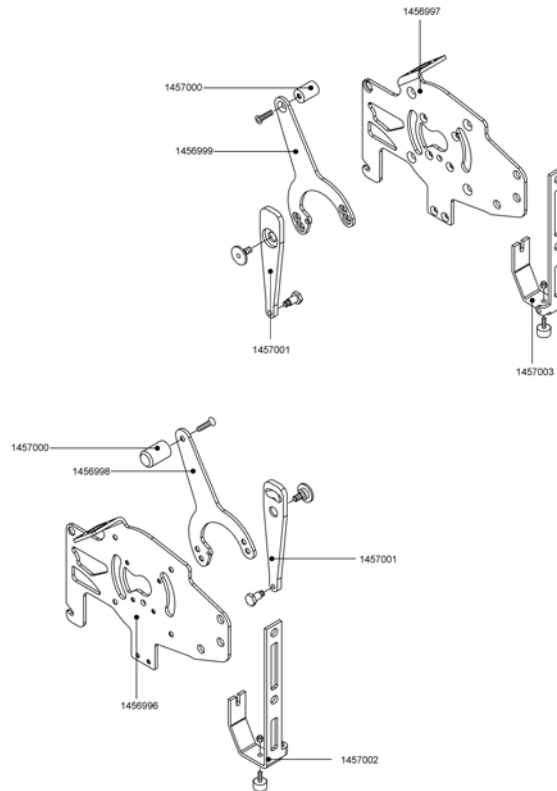

Pos.	Part number	Description	Valid from → until	Qty
	1456765	Sticker side piece right for Adventure A10		1
	1456766	Sticker side piece left for Adventure A10		1
	1456763	Cover plug for buckler		2
	1456767	Sticker rocker head		3

# Wheel ejector rear wheel

Pos.	Part number	Description	Valid from → until	Qty
	1456996	Adaptation plate for wheel ejector rear wheel left Adventure A10		1
	1456997	Adaptation plate for wheel ejector rear wheel right Adventure A10		1
	1456998	Actuating arm for wheel ejector rear wheel left Adventure A10		1
	1456999	Actuating arm for wheel ejector rear wheel right Adventure A10		1
	1457000	Actuating pin for wheel ejector rear wheel left and right Adventure A10		1
	1457001	Actuating arm for brake left and right		1
	1457002	Support plate for rear wheel left		1
	1457003	Support plate for rear wheel right		1