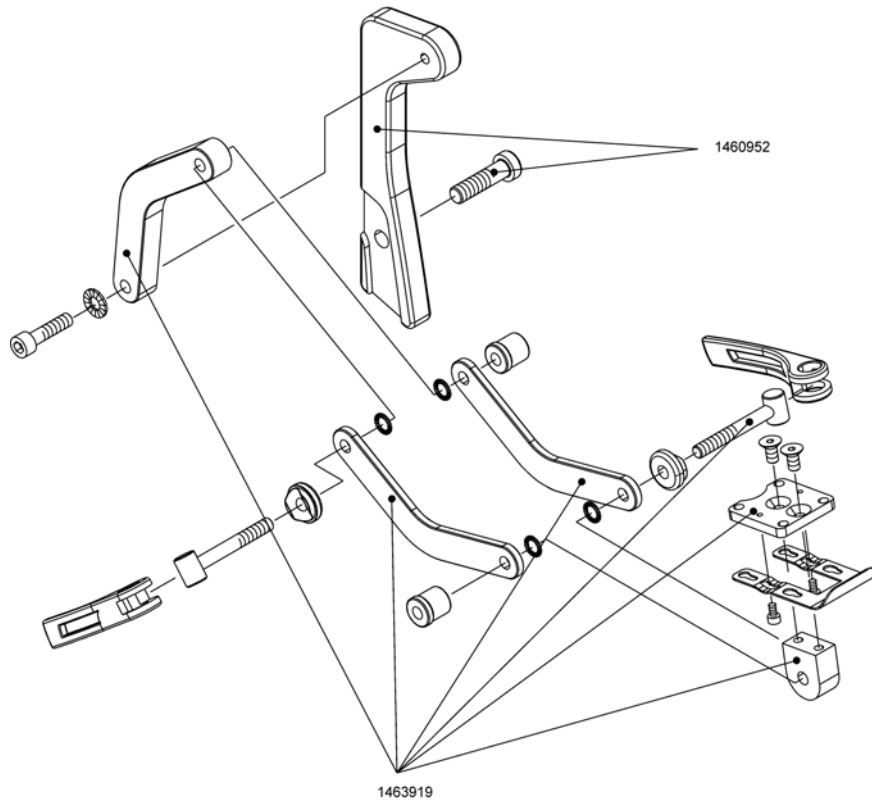

# Headrest

Pos.	Part number	Description	Valid from → until	Qty
	1463855	Pad set for headrest Adventure A10		1
	1466284	Bolt lever M 6 x 35 for headrest Adventure A10		1
	1467261	Profile for headrest Adventure A10		1

Pos.	Part number	Description	Valid from → until	Qty
	1463784	Handle cover for Adventure A10		1
	1463848	Push handle Adventure A10 left		1
	1463849	Push handle Adventure A10 right		1

# Attendant control

Pos.	Part number	Description	Valid from → until	Qty
	1460952	Bracket for attendant control Adventure A10		1
	1463919	Joint for attendant control Adventure A10		1

Pos.	Part number	Description	Valid from → until	Qty
	1461176	Bracket for middle control Adventure A10		1
	1463797	Adaptation tube for middle control unit for Adventure A10		1
	1463864	Bracket for middle control Adventure A10		1
	1489282	Strap 150 mm, Black		1