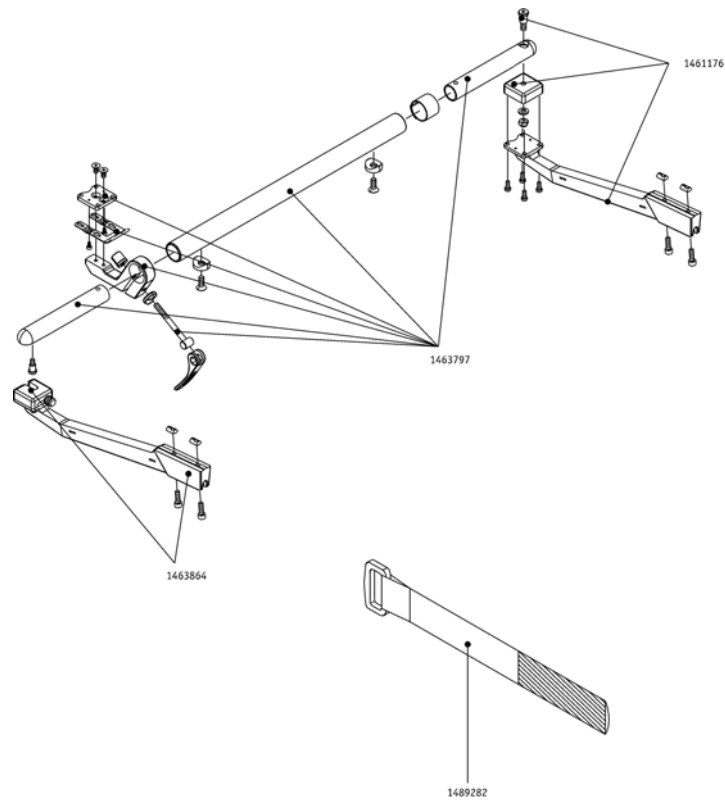

Pos.	Part number	Description	Valid from → until	Qty
	1461176	Bracket for middle control Adventure A10		1
	1463797	Adaptation tube for middle control unit for Adventure A10		1
	1463864	Bracket for middle control Adventure A10		1
	1489282	Strap 150 mm, Black		1