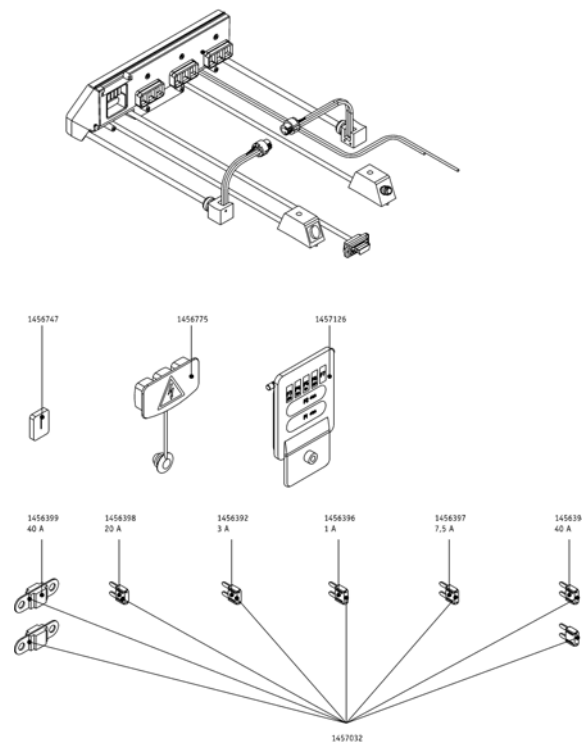

## Control unit accessories

Pos.	Part number	Description	Valid from → until	Qty
	1456773	Control unit cable clamp for Adventure A10		1
	1456776	Immobiliser key		1
	1456979	Spiral cable and service window for control unit		1
	1457071	Control unit (with spiral cable) Adventure A10		1
	1457073	Bracket for control unit Adventure A10		1
	1463763	Programming key for Adventure A10		1
	1463782	Spiral cable (long version) and service window for control unit		1
	1463783	Sliding blocks and screws for control unit bracket Adventure A10		1
	1464094	Joystick knob conic		1

## Interface and charger

Pos.	Part number	Description	Valid from → until	Qty
		Interface fuses		1
		Interface cables		1
		Charger		1
		Lights		1
		External interface		1
		Cable charging adapter Adventure A10		1