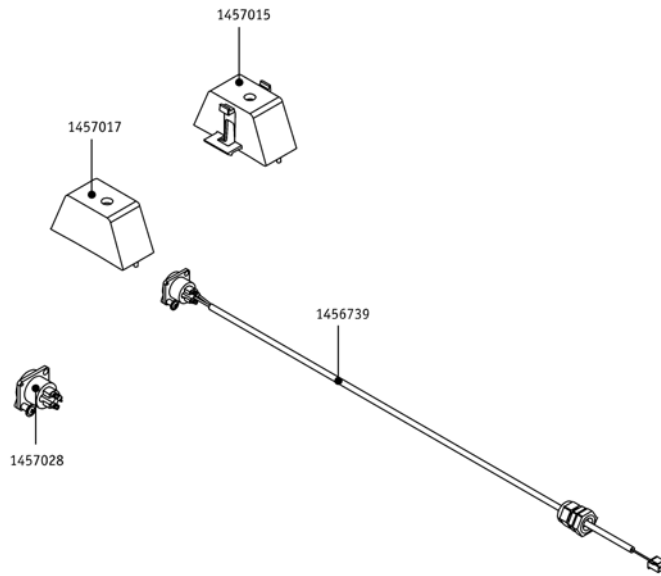

Interface cables

Pos.	Part number	Description	Valid from → until	Qty
	1456739	Repair set Adventure for connecting cable for charger socket		1
	1457015	Housing for control unit socket Adventure		1
	1457017	Housing for charger socket Adventure		1
	1457028	XLR socket for charger socket		1