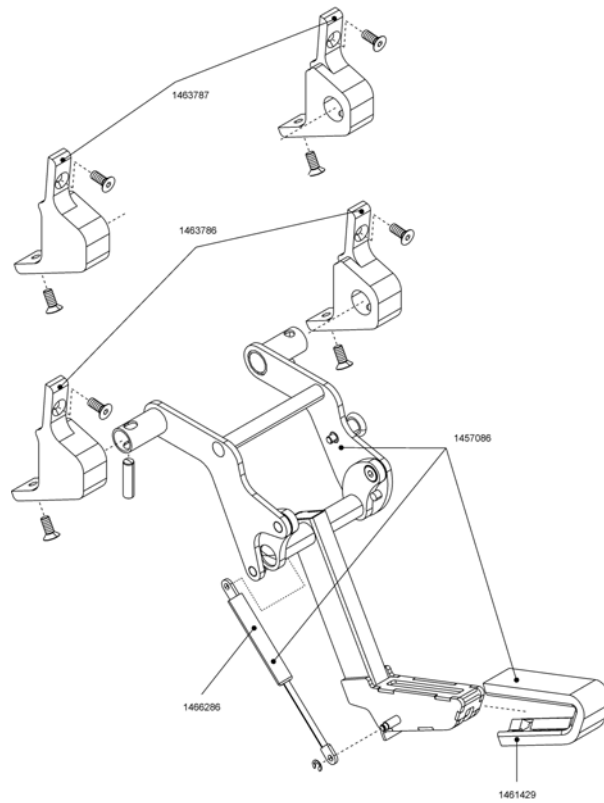

Alber Adventure |
Curb climber

Pos.	Part number	Description	Valid from → until	Qty
	1457086	Curb climber Adventure A10 complete pre-assembled		1
	1461429	Profile rubber for curb climber Adventure A10		1
	1463786	Adapter set for curb climber for function seat Adventure A10		1
	1463787	Adapter set for curb climber for standard seat Adventure A10		1
	1466286	Gas spring for curb climber Adventure A10		1