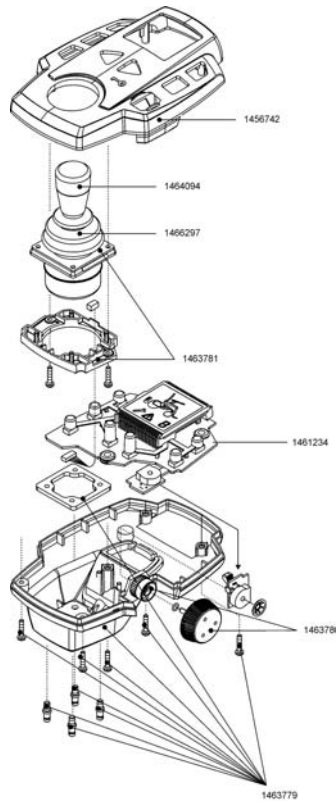

Control unit spare parts

Pos.	Part number	Description	Valid from → until	Qty
	1456742	Housing control unit upper part Adventure A10		1
	1461234	Control unit electronics Adventure A10 complete		1
	1463779	Housing control unit lower part Adventure A10		1
	1463780	Adjusting wheel control unit Adventure A10		1
	1463781	Joystick for control unit Adventure A10		1
	1464094	Joystick knob conic		1
	1466297	Gaiter for joystick Adventure A10		1