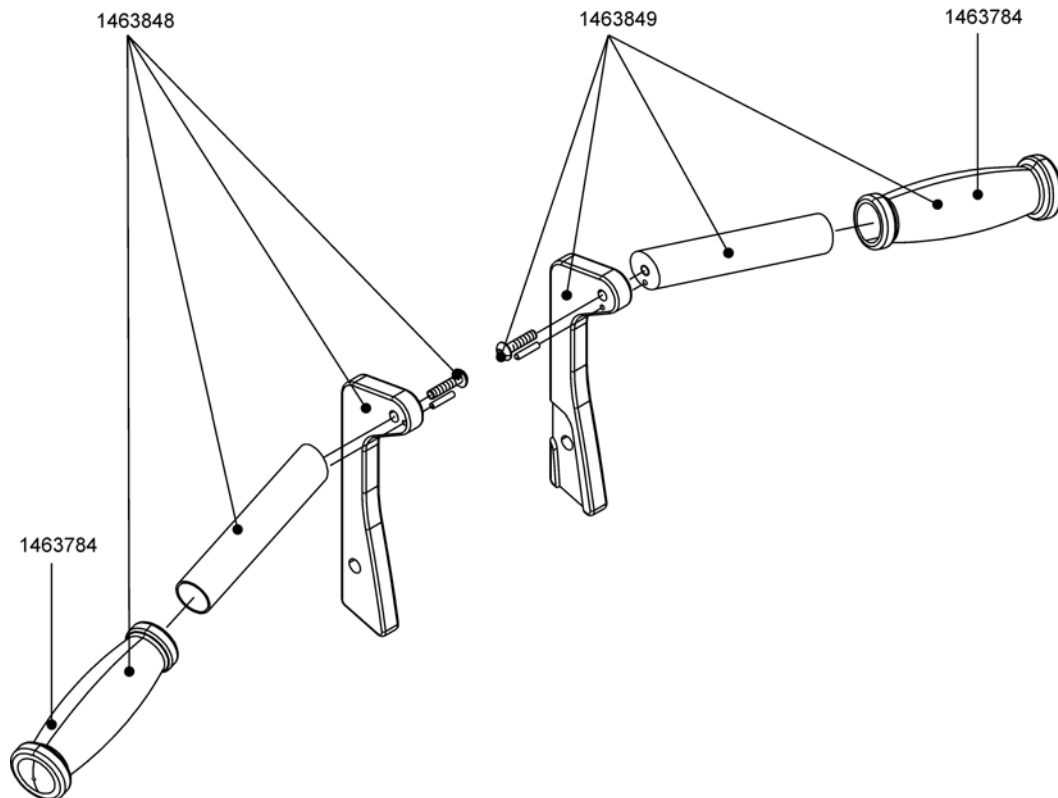

Pos.	Part number	Description	Valid from → until	Qty
	1463784	Handle cover for Adventure A10		1
	1463848	Push handle Adventure A10 left		1
	1463849	Push handle Adventure A10 right		1