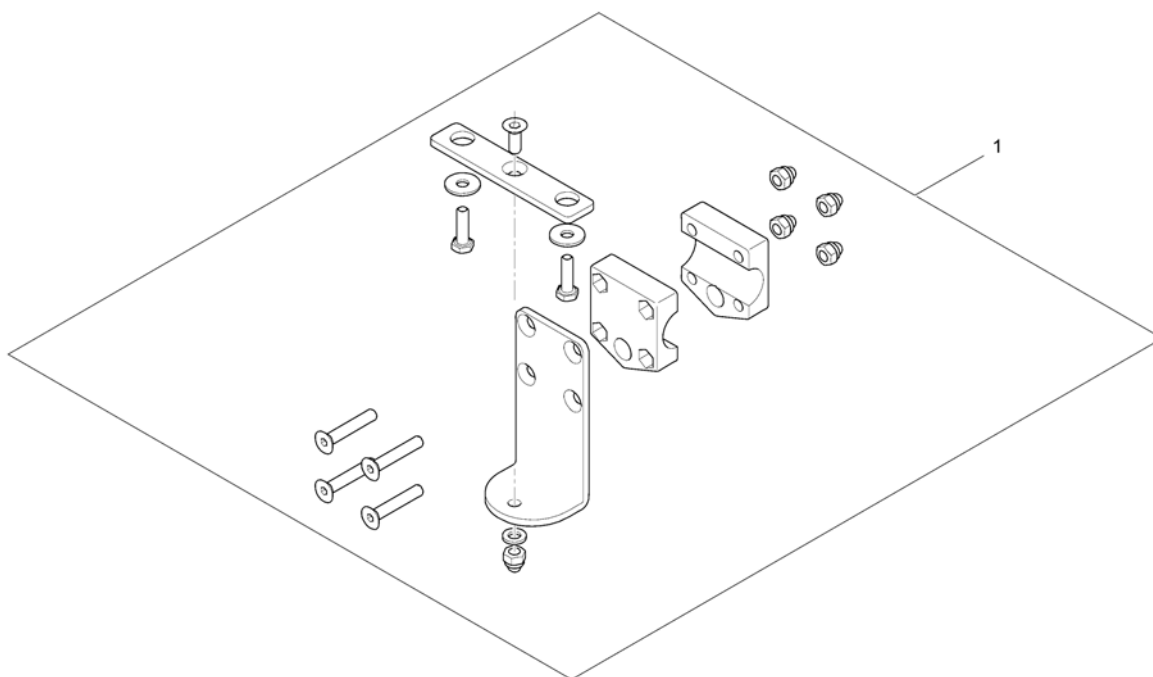

Remote Bracket Dual Control for Standard-/Contour-/Flex-Seat

1560885.iso

Pos.	Part number	Description	Valid from → until	Qty
1	SP1422818	Remote Bracket Dual Control		1