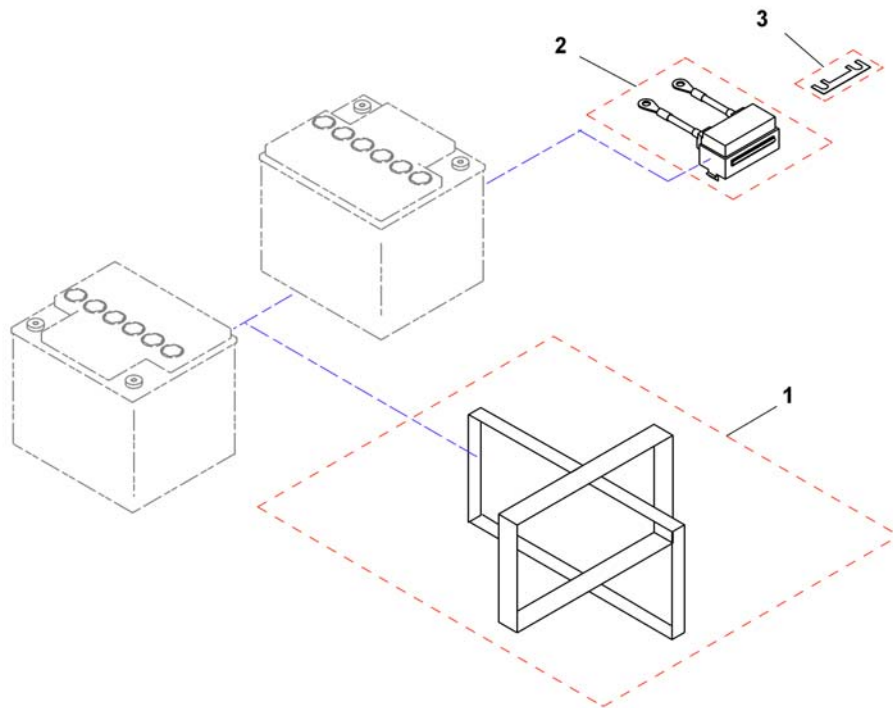

Battery support

1440013.png

Pos.	Part number	Description	Valid from → until	Qty
	1436209	ACS Battery-cable 60Ah Standard		1
	1436211	Battery Cable for True Track		1
	1436212	Strip Fuse Holder 80A		1
	SP1442944	Harness REM24		1
	1498080	Main cable harness with lifter		1
	1498090	Main cable harness without Lifter		1
1	1440403	Battery Strap 60Ah		1
2	1436210	Fuse Bracket with Fuse 50A		1
3	1432561	Strip Fuse Holder with 80A Fuse		1
3	P12191	Fuse 50A		1