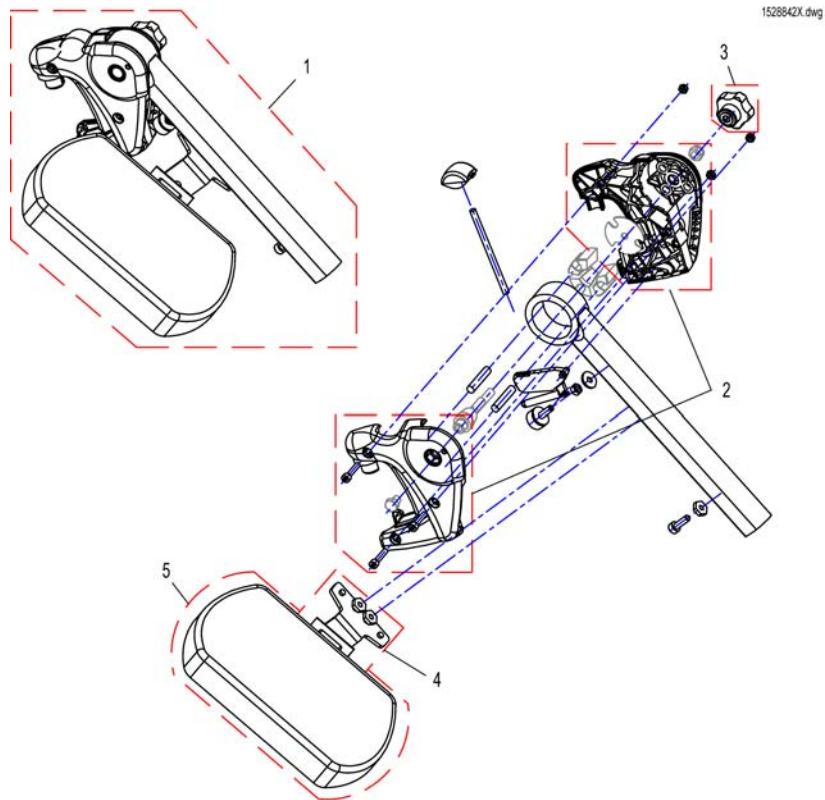

Hanger Vari A (04/2009 =>)

Pos.	Part number	Description	Valid from → until	Qty
-	SP1527820	Rework-Kit Vari A Legrest Version 1 => Version 2 <i>Vari A Version 1 => Version 2 Upgrade Kit</i>		1
1	SP1527498	Hanger Vari A LH, cpl.		1
1	SP1527492	Hanger Vari A RH, cpl.		1
2	SP1434955	Cover Legrest cpl.		1
3	L34011	Handknob M8 Tristarfemale		1
4	SP1450447	Calf Pad Holder Left Turnable, cpl.		1
4	SP1450446	Calf Pad Holder Right Turnable, cpl.		1
5	6301333	Legrest calf pad		1