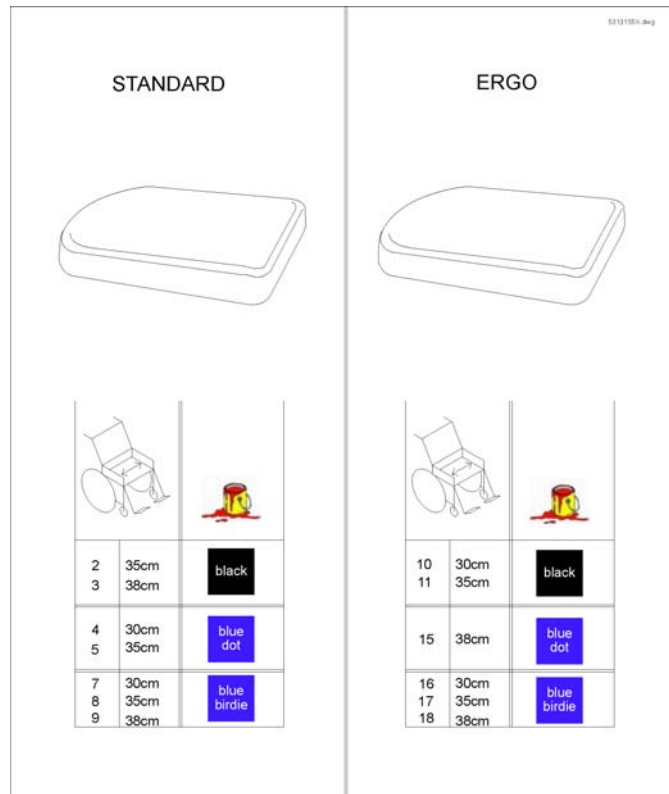

Seat Cushion for Junior Seat

Pos.	Part number	Description	Valid from → until	Qty
2	5313181	Seat Cushion STD SW35cm, Vinyl Black		1
3	5313207	Seat Cushion STD SW38cm, Vinyl Black		1
4	5313152	Seat Cushion STD SW30cm, Blue Birdie		1
5	5313178	Seat Cushion STD SW35cm, Blue Birdie		1
7	5313154	Seat Cushion STD SW30cm, Blue Dot		1
8	5313180	Seat Cushion STD SW35cm, Blue Dot		1
10	5313159	Seat Cushion Ergo SW30cm, Vinyl Black		1
11	5313185	Seat Cushion Ergo SW35cm, Vinyl Black		1
15	5313208	Seat Cushion Ergo SW38cm, Blue Birdie		1
16	5313158	Seat Cushion Ergo SW30cm, Blue Dot		1
17	5313184	Seat Cushion Ergo SW35cm, Blue Dot		1
18	5313210	Seat Cushion Ergo SW38cm, Blue Dot		1