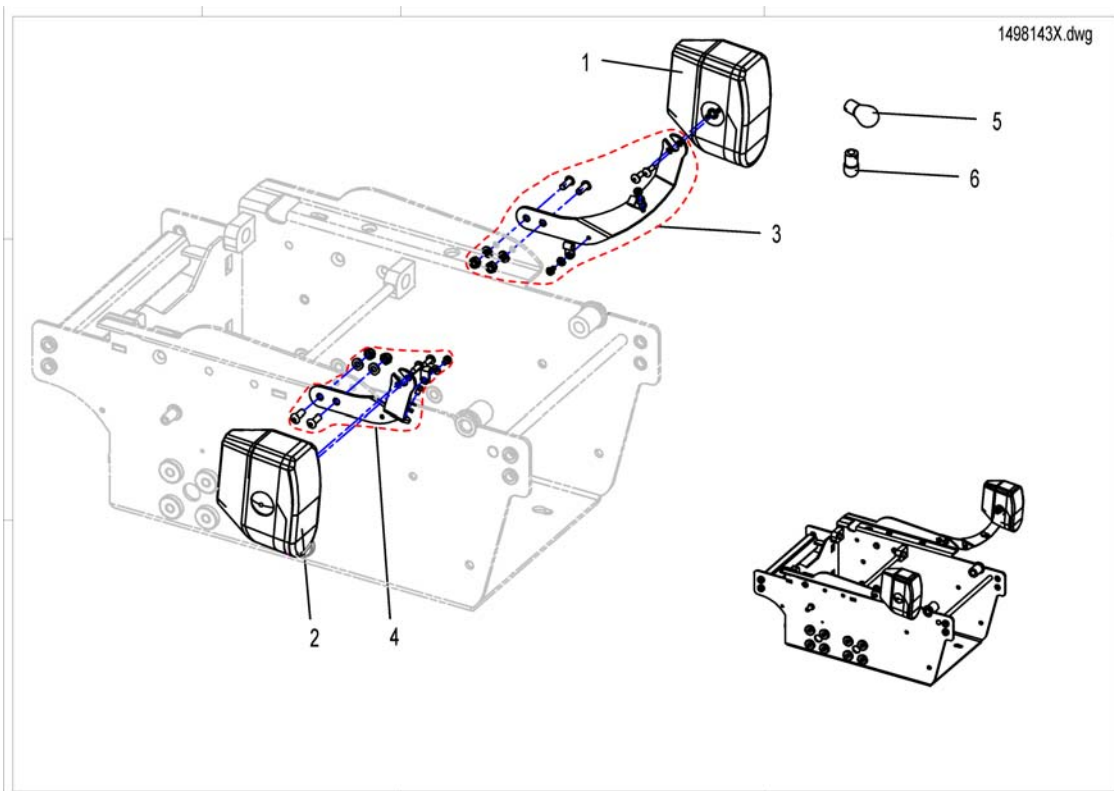

Front Light

Pos.	Part number	Description	Valid from → until	Qty
1	SP1420413	Headlamp LH 24V cpl.		1
2	SP1420412	Headlamp RH 24V cpl.		1
3	SP1493974	Lamp Fixation LH		1
4	SP1493971	Lamp Fixation RH		1
5	SP1419271	Light Bulb 24V/21W, yellow (Turn Signal front/rear)		1
6	SPP31108	Light Bulb 24V/10W (BA15s), white (Front)		1