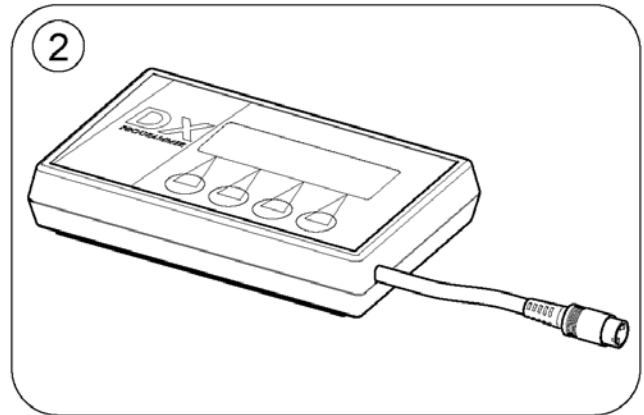

Programming Kits

1584805 iso

Pos.	Part number	Description	Valid from → until	Qty
1	1449280	USW wizard dongle kit, EDL-USW, cpl.		1
2	6001450	Hand Programmer, Instrucions In French, German, Spanish		1
	SP1441551	Programming Adapter Shark DK-ADAPT (necessary to program Shark)		1