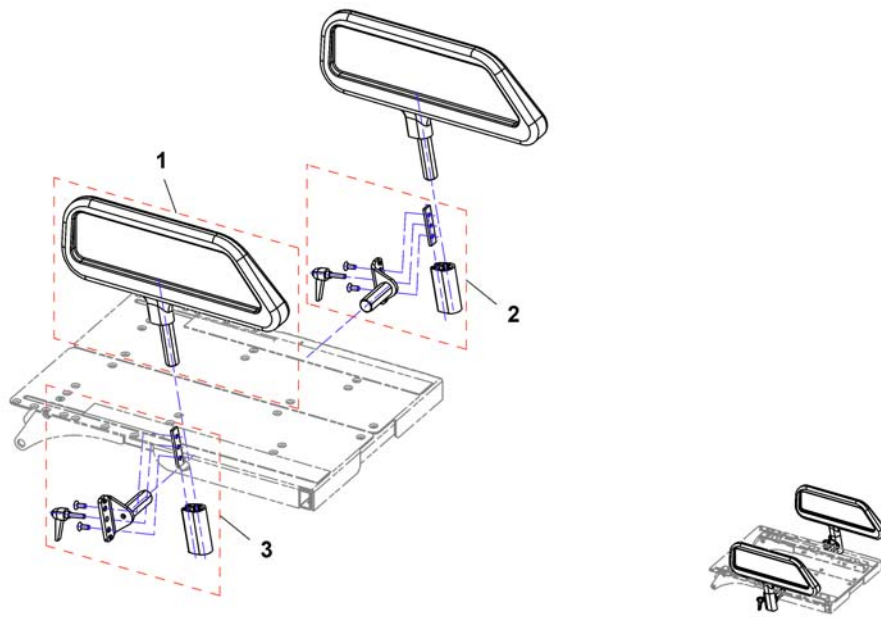

Skirtguard for following armrest

1425860X.dwg

Pos.	Part number	Description	Valid from → until	Qty
1	SP1426303	Skirtguard		1
2	SP1442549	Bracket for Armrest / Skirtguard LH		1
3	SP1442550	Bracket for Armrest / Skirtguard RH		1