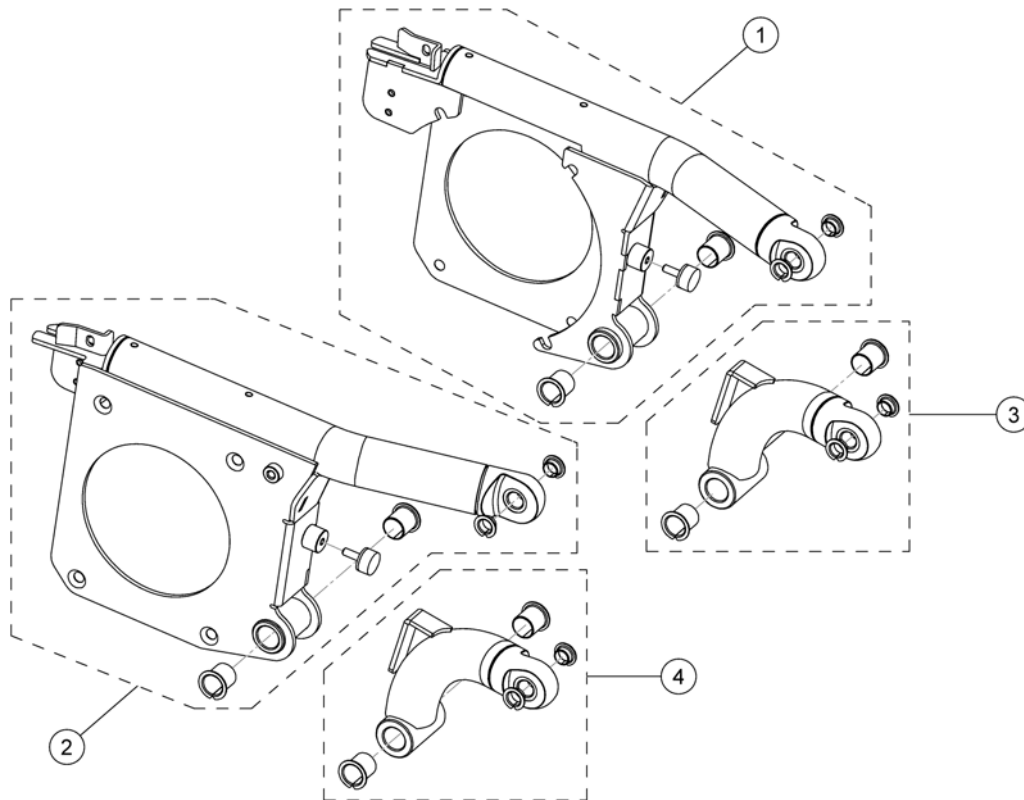

Walkingbeam

1505800X.iso

Pos.	Part number	Description	Valid from → until	Qty
1	SP1533968	Walkingbeam top, LH, blue (incl. sticker)		1
1	SP1533969	Walkingbeam top, LH, black (incl. sticker)		1
1	SP1533970	Walkingbeam top, LH, red (incl. sticker)		1
2	SP1533960	Walkingbeam top, RH, blue (incl. sticker)		1
2	SP1533961	Walkingbeam top, RH, black (incl. sticker)		1
2	SP1533962	Walkingbeam top, RH, red (incl. sticker)		1
3	SP1533965	Walkingbeam down, LH, blue		1
3	SP1533966	Walkingbeam down, LH, black		1
3	SP1533967	Walkingbeam down, LH, red		1
4	SP1533943	Walkingbeam down, RH, blue		1
4	SP1533944	Walkingbeam down, RH, black		1
4	SP1533959	Walkingbeam down, RH, red		1