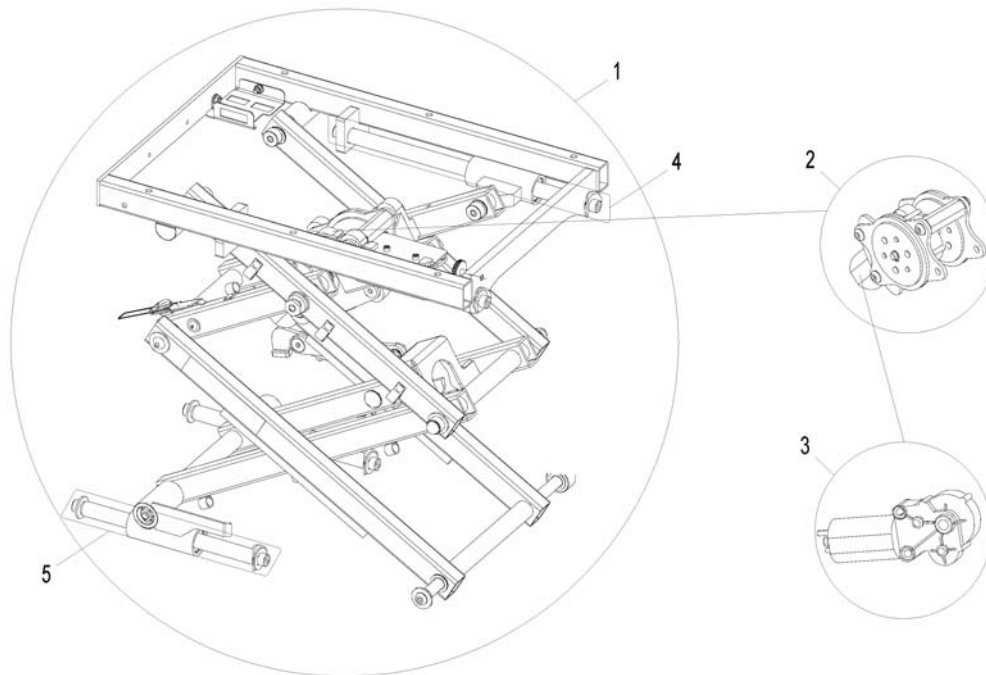

## Tilt adjustment manual w/o Lifter

Pos.	Part number	Description	Valid from → until	Qty
1	SP1420004	Spindle for Tilt, cpl.		1
2	SP1419943	Fixation kit		1

Pos.	Part number	Description	Valid from → until	Qty
1	SP1434913	actuator cpl.		1
2	SP1419943	Fixation kit		1
3	SP1498403	Lock, cpl.		1

# Seat Riser with Tilt actuator

1440589X.00

Pos.	Part number	Description	Valid from → until	Qty
1	SP1498319	Lifter unit without liftingmotor, complete		1
2	1442740	Adjusting unit for Tilt, assembled		1
3	SP1420475	Motor		1
4	SP1522409	Upper Bearing-Kit		1
5	SP1522419	Lower Bearing-Kit		1