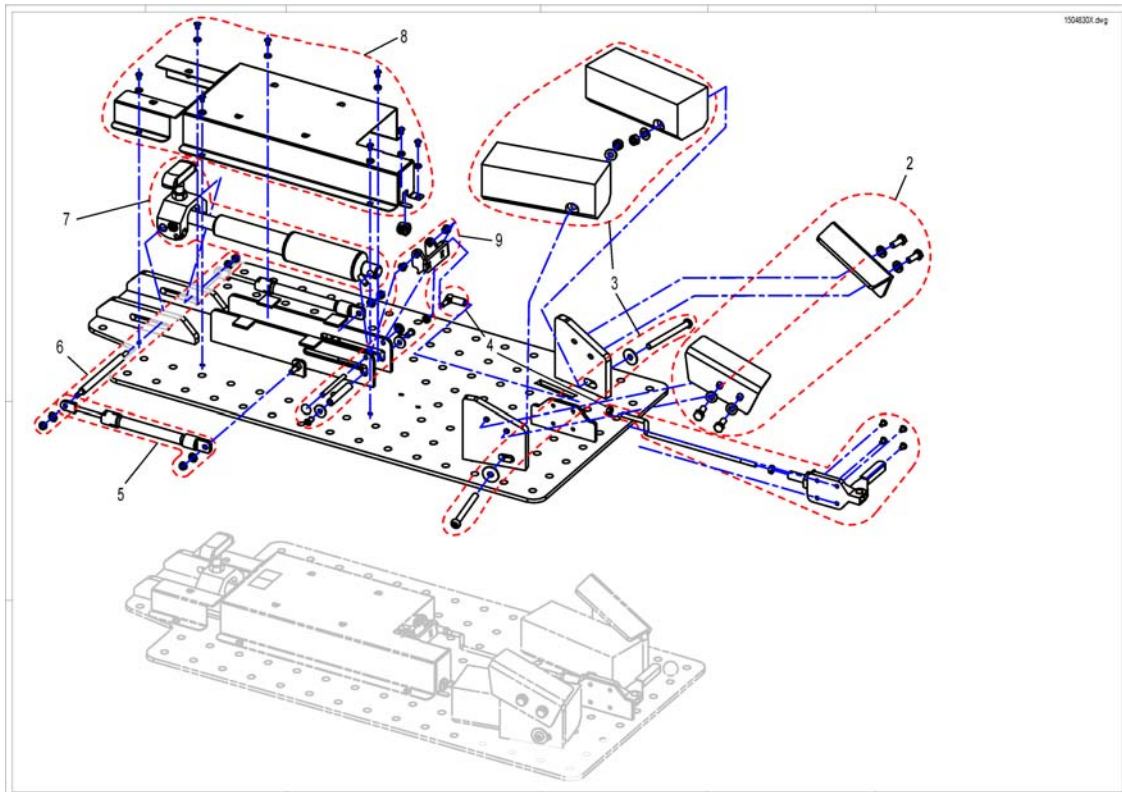

Docking-Station

Pos.	Part number	Description	Valid from → until	Qty
2	SP1514109	Guidance Bracket		1
3	SP1509045	buffer stop		1
4	SP1510996	Driving Rod		1
5	SP1498420	pressure Spring cpl.		1
6	SP1495181	Stud		1
7	SP1498421	t-brace cpl.		1
8	SP1496135	Cover		1
9	SP1495247	Chain Guide		1
10	1509665	Chair-Part Dockingstation Zephyr/Typhoon2		1