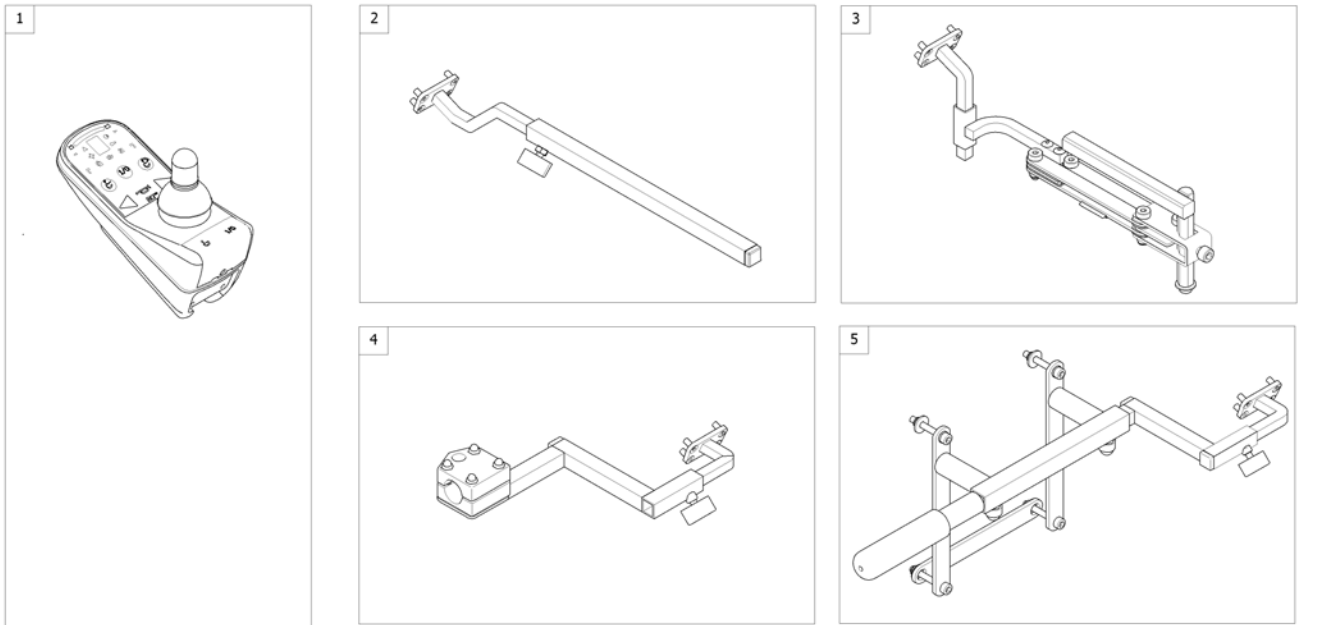

G90A with brackets

Pos.	Part number	Description	Valid from → until	Qty
1	SP1504720	Remote G90A <i>[1614/1616]</i>		1
2	-	Remote Bracket Standard <i>[1614+1207/1208]</i>		1
3	-	Remote Bracket Swing away & height adjust. <i>[1614+1707/1708]</i>		1
4	-	Remote Bracket Attendant for Standard-/Contour-/Flex-Seat <i>[1616+1207/1208]</i>		1
5	-	Remote Bracket Attendant for Recaro-Seat <i>[1616+1207/1208]</i>		1