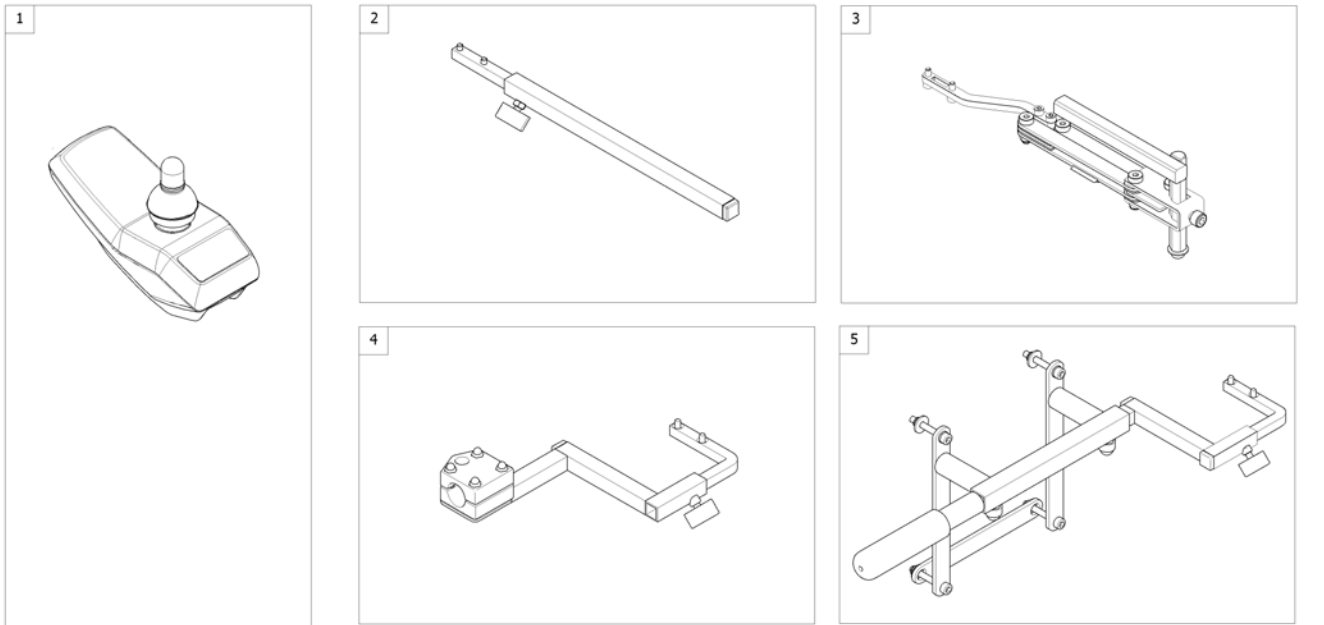

REM 24 SD with brackets

Pos.	Part number	Description	Valid from → until	Qty
1	-	Remote REM 24SD <i>[1601/1602]</i>		0
2	-	Remote Bracket Standard <i>[1601+1207/1208]</i>		1
3	-	Remote Bracket Swing away & height adjust. <i>[1601+1707/1708]</i>	2008-07-01 →	1
4	-	Remote Bracket Attendant for Standard-/Contour-/Flex-Seat <i>[1602+1207/1208]</i>		1
5	-	Remote Bracket Attendant for Recaro-Seat <i>[1602+1207/1208]</i>		1