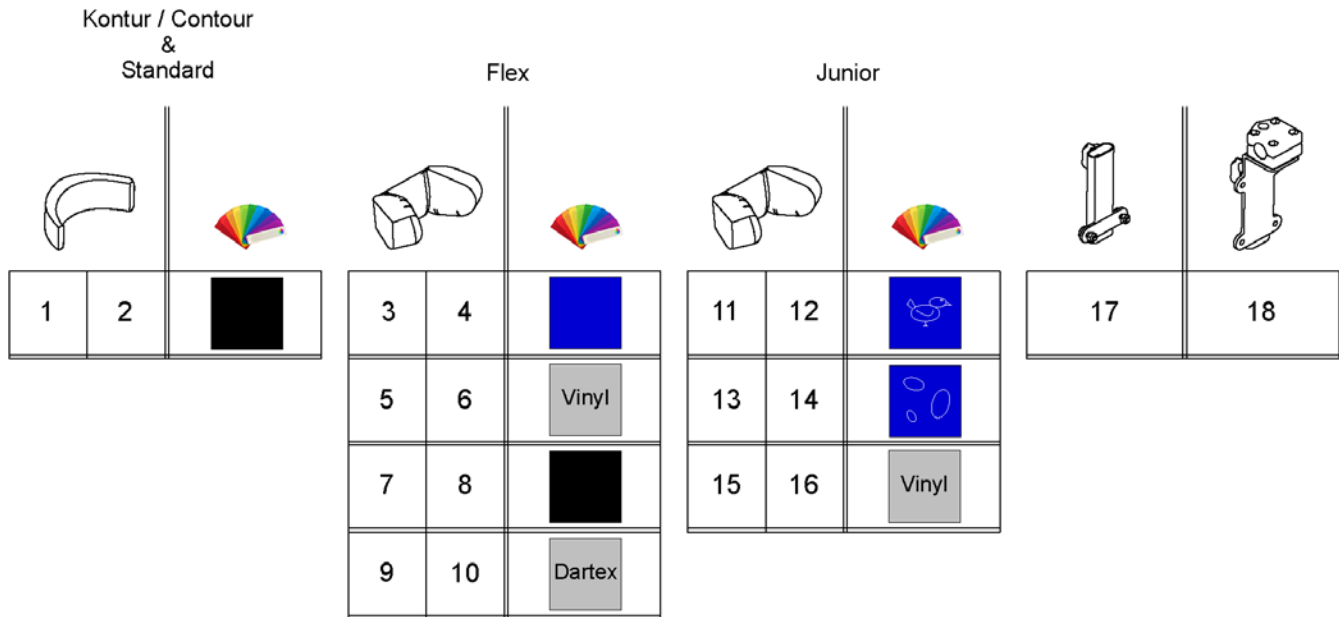

Headrest & Brackets

1422825X.iso

Pos.	Part number	Description	Valid from → until	Qty
1	SP1422925	Headrest, standard/contour seat, black, complete		1
2	SP1422865	Headrest cushion contour black, without bracket		1
3	-	No longer available.		0
4	-	No longer available.		0
5	-	No longer available - please choose Dartex grey. <i>SP1428092</i>		0
6	-	No longer available - please choose Dartex grey. <i>SP5252229</i>		0
7	SP1440285-TR35	Headrest Flex, Plush black, cpl.		1
8	SP1585039	Headrest Cushion Flex, Plush black (chenille TR35), w/o bracket		1
9	SP1428092	Headrest Flex, Dartex grey, complete		1
10	SP5252229	Headrest cushion Flex Dartex grey, without Bracket		1
11	-	No longer available.		0
12	-	No longer available.		0
13	SP5313307	Headrest cushion Junior, blue Dot, complete		1
14	SP5313261	Headrest cushion Junior, blue Dot, without bracket		1
15	SP5313308	Headrest Cushion Junior, Vinyl grey, complete		1
16	SP5313262	Headrest Cushion Junior, Vinyl grey, without bracket		1
17	SP1422547	Headrest Bracket, Contour-/Flex Seat, complete		1
18	SP1422914	Head-/Neckrest Bracket, cpl.		1