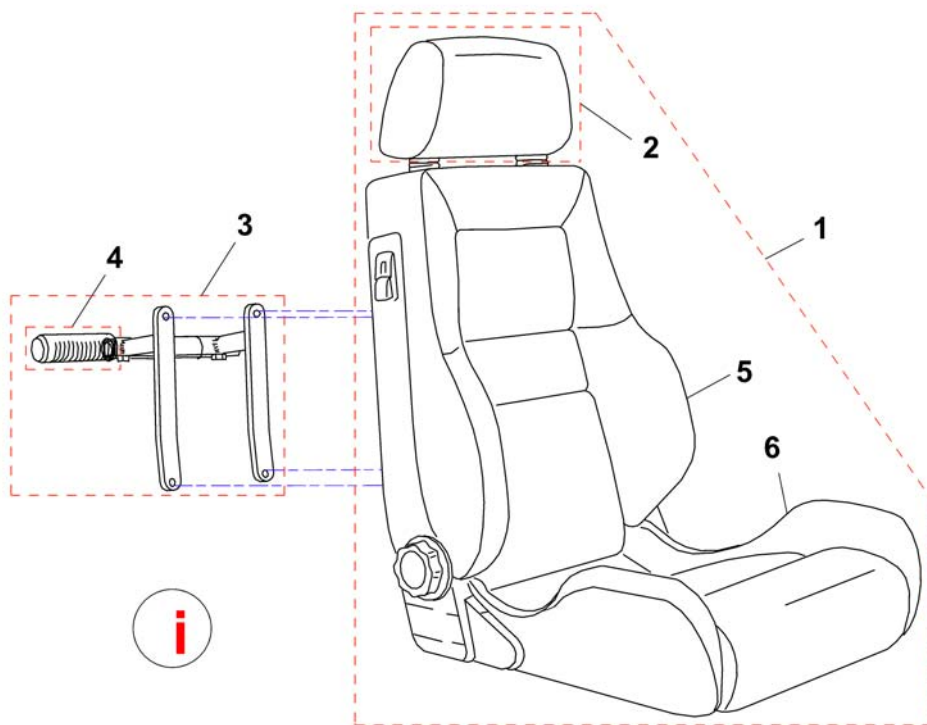

Recaro Seat

1422546.dwg

Pos.	Part number	Description	Valid from → until	Qty
i	-	Recaro Mobility 24V is no longer available. Please pay attention to the change list!		1
i	-	Change list Recaro 24V		1
	F367002	SAFETY BELT WITH VELCRO FASTNER F. RECARO		1
	Z163001A	SAFETY BELT WITH SNAP LOCK AND VELCRO FASTNER FOR RECARO		1
	SP1423173	RECARO SEAT MOUNTING KIT		1
1	SP1552597	Recaroseat Mobilty, 12V, cpl.		1
1	SP1422546	Recaro Seat N-Joy cpl.		1
2	N89999	HEADREST - SPORT NARDO		1
3	SP1423177	HOLDER F. PUSH HANDLE RECARO CPL.		1
4	1435421	Handle plastic black Ø22 "Invacare"		1
5	SP1552596	Backrest, Recaro Mobility, 12v, cpl. <i>Recaro Mobility 24V is no longer available. Please pay attention to the compatibility chart!</i>		1
5	SP1552781	Backrest Recaro Mobility, mechanic		1
6	SP1419207	Seatpart Recaro Mobility		1