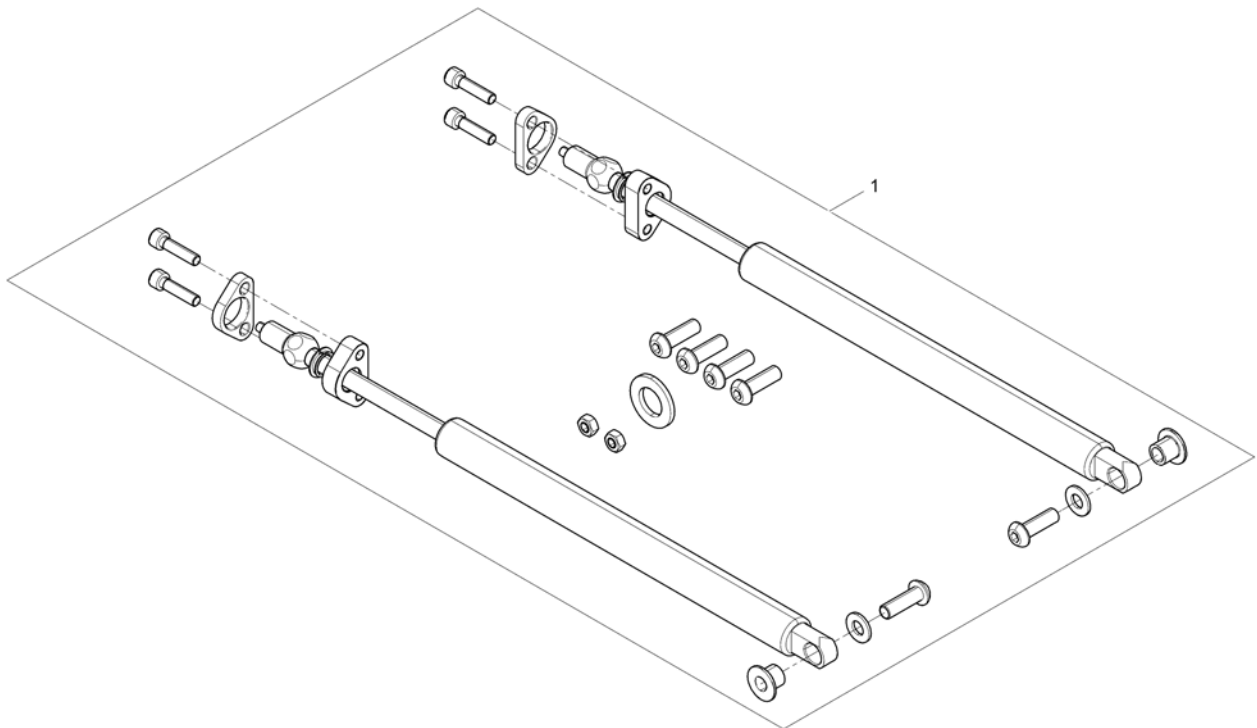

anti tipp system

1543130X.iso

Pos.	Part number	Description	Valid from → until	Qty
1	SP1543130	Anti Tipp System		1