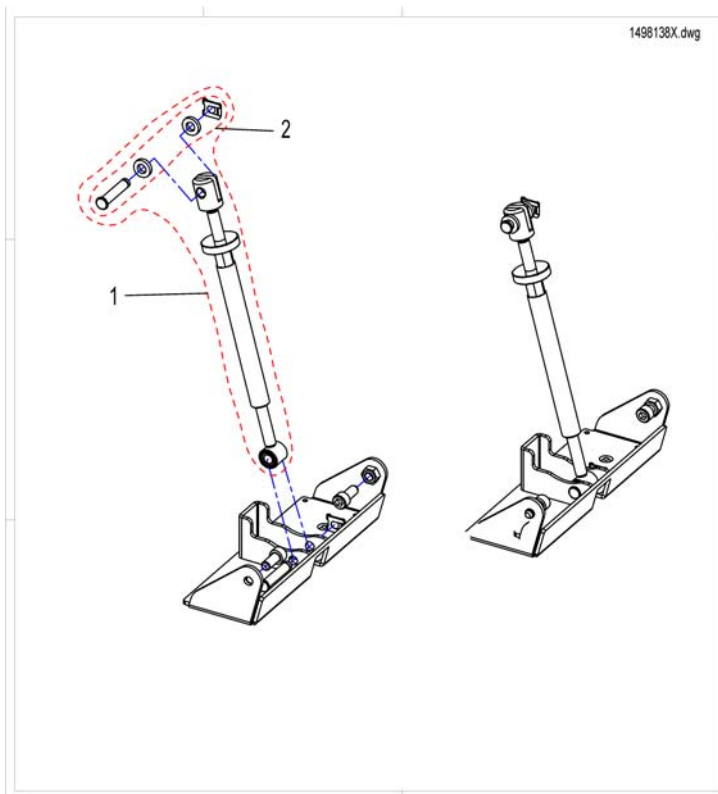

Tilt adjustment manual w/o Lifter

Pos.	Part number	Description	Valid from → until	Qty
1	SP1420004	Spindle for Tilt, cpl.		1
2	SP1419943	Fixation kit		1