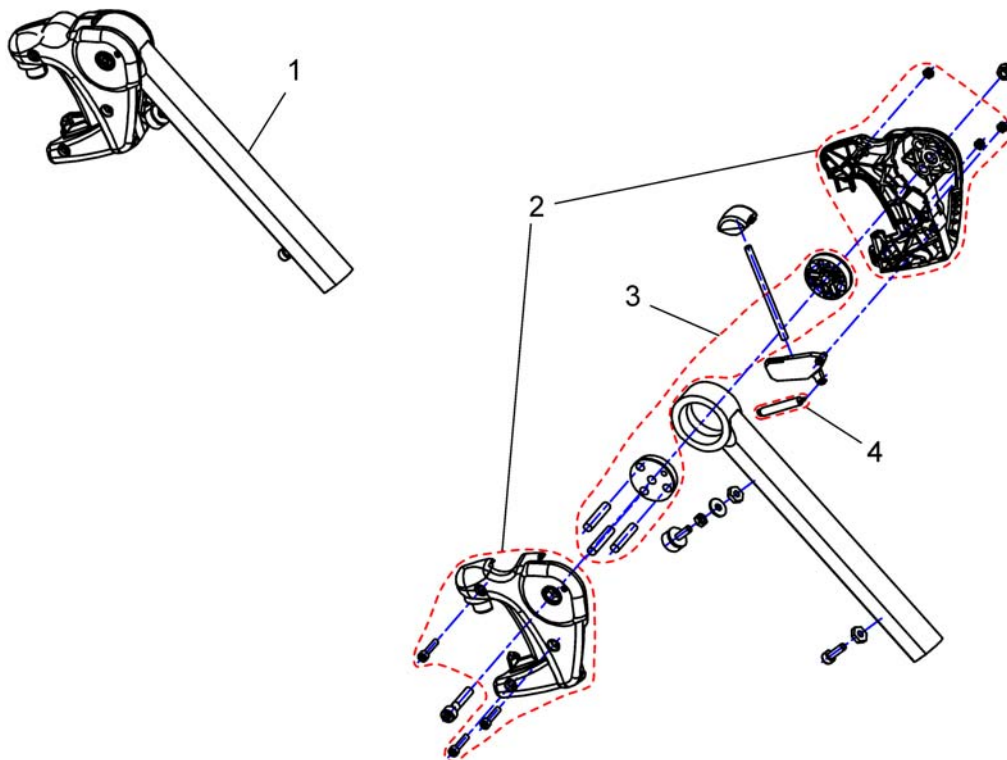

Hanger Vari F

144934 / X.dwg

Pos.	Part number	Description	Valid from → until	Qty
1	SP1449347	Hanger Vari F LH cpl.		1
1	SP1449346	Hanger Vari F RH cpl.		1
2	SP1434955	Cover Legrest cpl.		1
3	1434956	Mechanic		1
4	SPZ173178	Spring		1