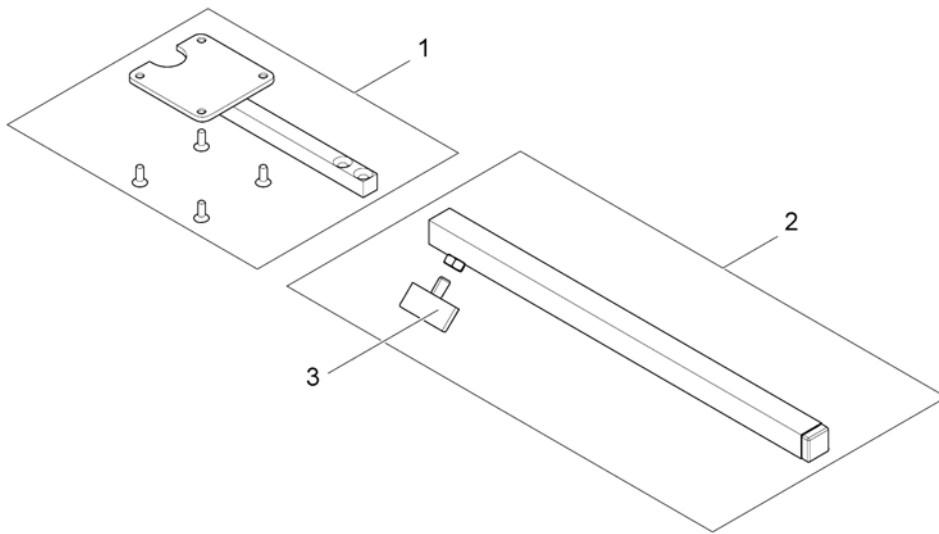

Remote Bracket Standard

1560844.iso

Pos.	Part number	Description	Valid from → until	Qty
1	SP1434921	Remote Support Standard		1
2	SPS183040	Remote Bracket, Standard		1
3	L31001	Wing ScREW M6X10		1