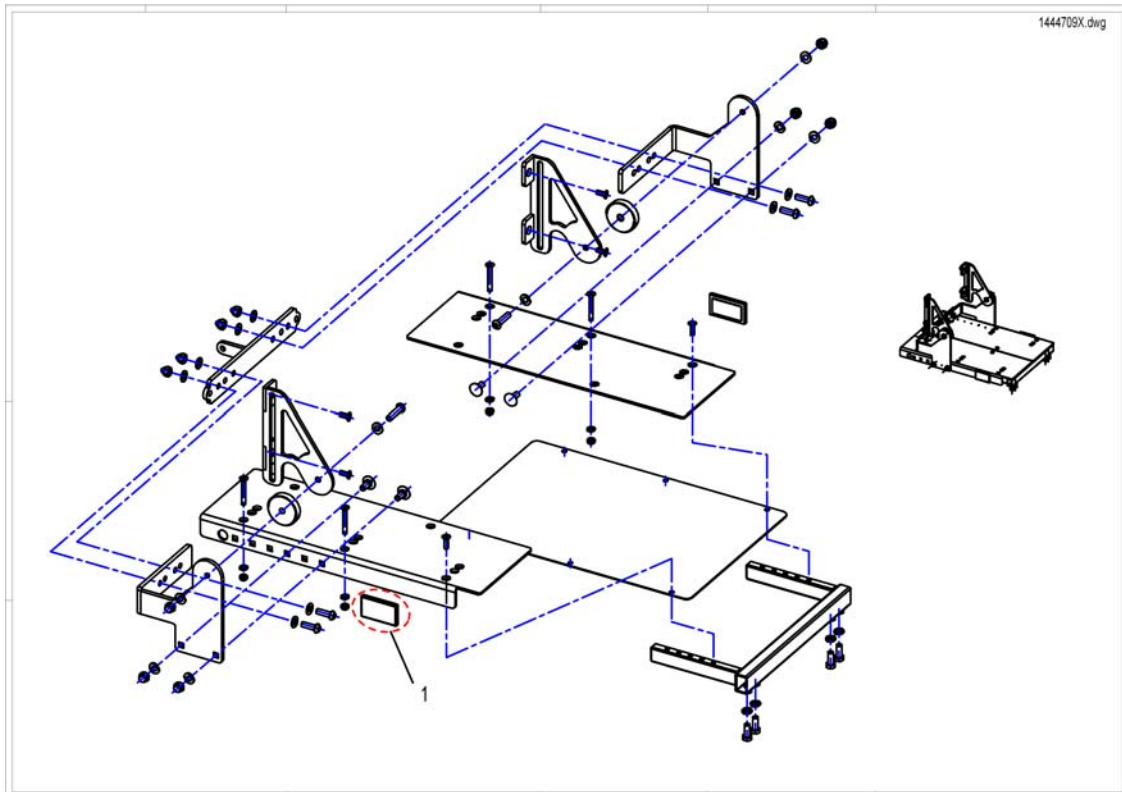

Seat Frame Junior

Pos.	Part number	Description	Valid from → until	Qty
1	SPP31298	Reflector, yellow		1