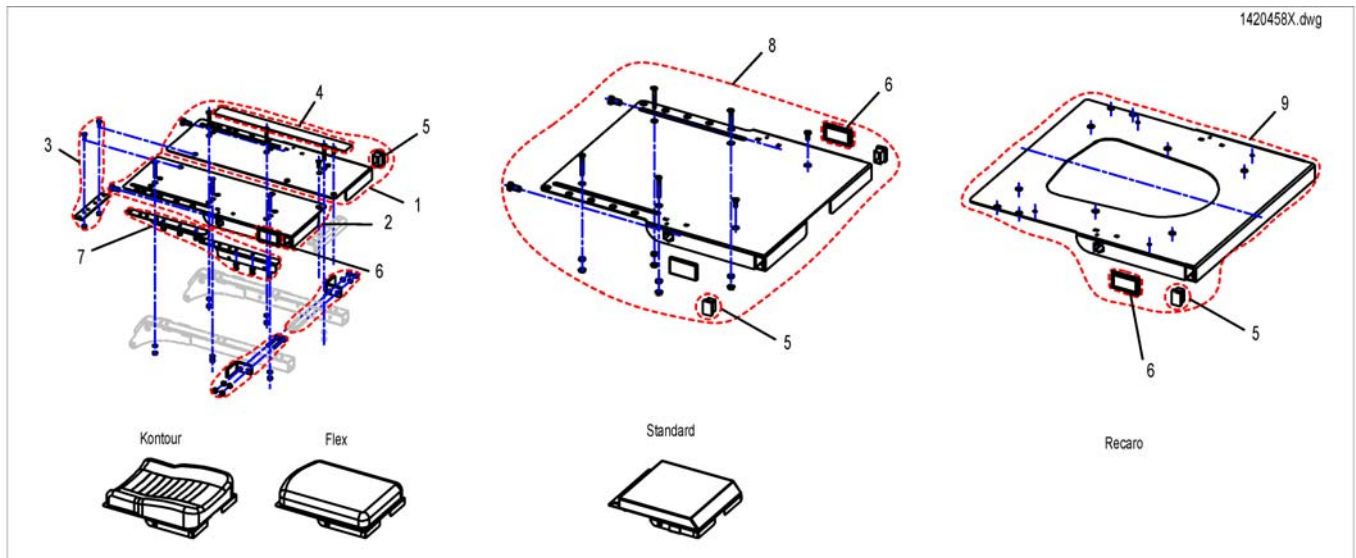

Seat Plates

Pos.	Part number	Description	Valid from → until	Qty
1	SP1420458	Seat Plate LH		1
2	SP1420457	Seat Plate RH		1
3	SP1420496	Joining Plate		1
4	SPU21087	Velcro		1
5	SPL01060	Darning		1
6	SPP31298	Reflector, yellow		1
7	1510637	Stiffing Kit		1
8	SP1440623	Seat plate, cpl.		1