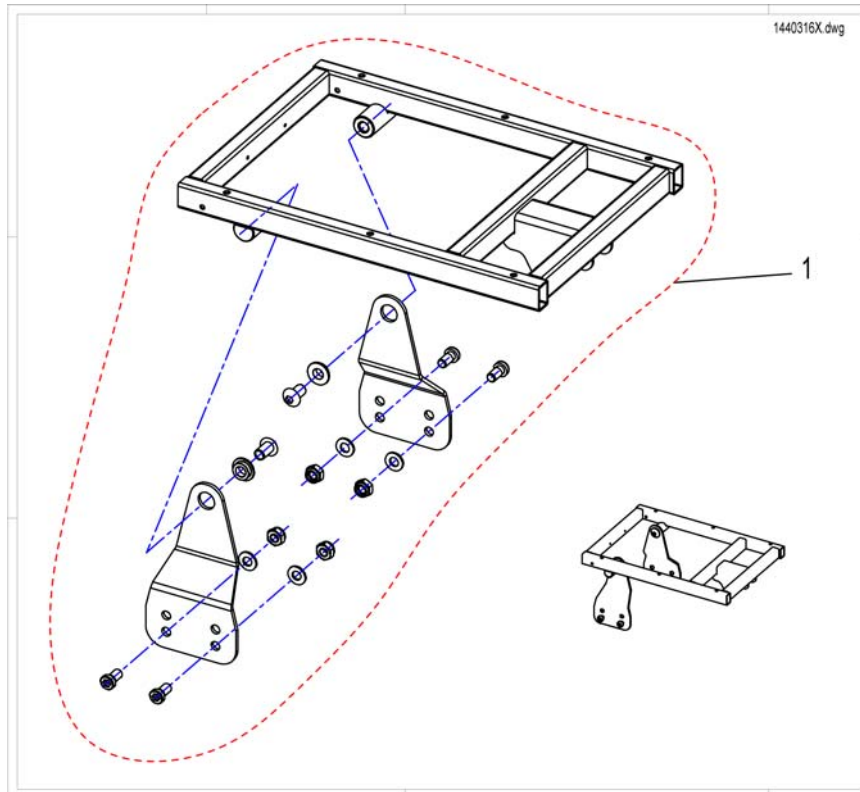

Seat Frame Std.

Pos.	Part number	Description	Valid from → until	Qty
1	SP1440316	Seat Support Standard cpl.		1