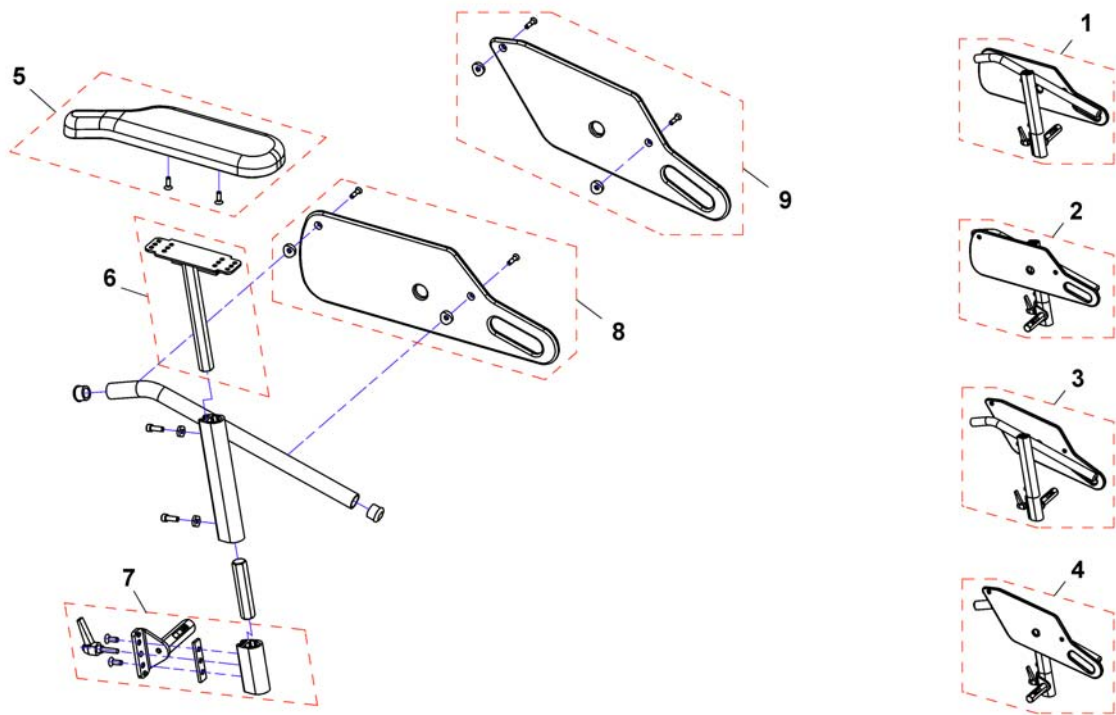

Fixed Armrest, removable

1421692X.dwg

Pos.	Part number	Description	Valid from → until	Qty
1	SP1421692	Armrest, height max. 340mm, RH, Seatdepth 460mm & 510mm		1
1	SP1421693	Armrest, height max. 380mm, RH, Seatdepth 460mm & 510mm		1
2	SP1421694	Armrest, height max. 340mm, LH, Seatdepth 460mm & 510mm		1
2	SP1421695	Armrest, height max. 380mm, LH, Seatdepth 460mm & 510mm		1
3	SP1436533	Armrest, height max. 340mm, RH, Seatdepth 410mm		1
3	SP1436535	Armrest, height max. 380mm, RH, Seatdepth 410mm		1
4	SP1436534	Armrest, height max. 340mm, LH, Seatdepth 410mm		1
4	SP1436536	Armrest, height max. 380mm, LH, Seatdepth 410mm		1
5	SP1449043	Ampad, Standard (325mm), RH		1
5	SP1443004	Ampad, Standard (325mm), LH		1
5	SP1528845	Ampad, Extended (375mm), RH		1
5	SP1528846	Ampad, Extended (375mm), LH		1
6	SP1510856	Ampad holder RH <i>For chairs bevor 01/01/09 also order a new armpad.</i>		1
6	SP1510857	Ampad holder LH <i>For chairs bevor 01/01/09 also order a new armpad.</i>		1
7	SP1423223	Side part receptatcle RH, cpl.		1
7	SP1423225	Side part receptatcle LH, cpl.		1
8	SP1420471	Skirtguard, Seatdepth 460 & 510mm		1
9	SP1428078	Skirtguard, seat depth 410mm		1