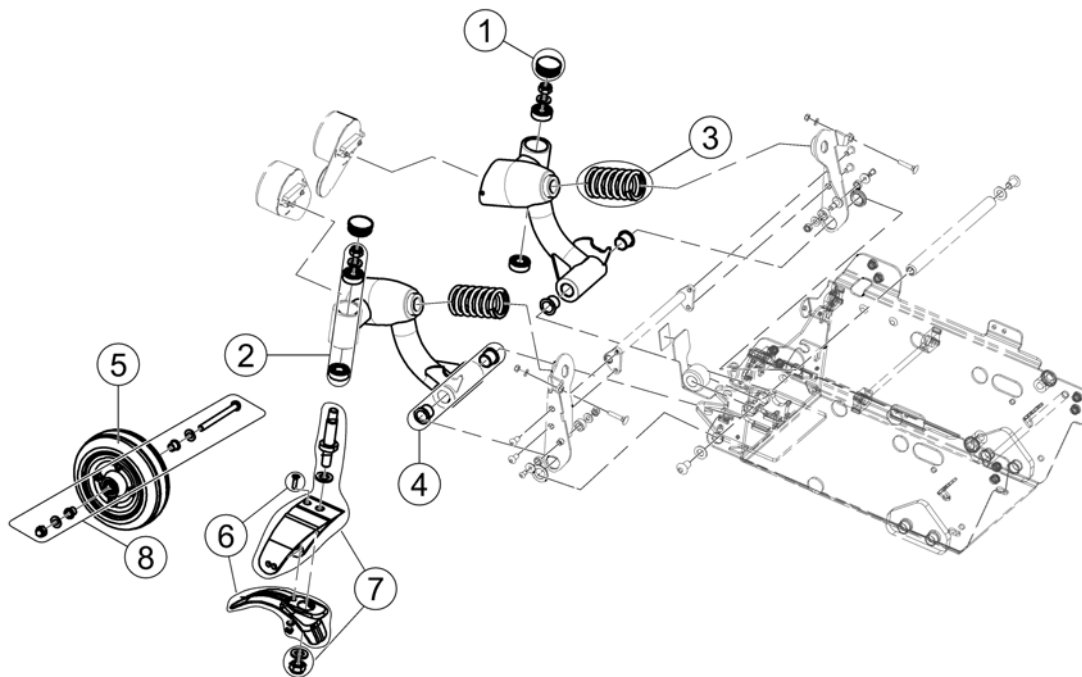

walking beam back with castors

1506375X (6)

Pos.	Part number	Description	Valid from → until	Qty
1	SPL01043	Slider		1
2	SP1419254	Bearing kit cpl.		1
3	SP1511370	Pressure Spring d=6,0 mm (=> 100kg)		1
3	SP1504753	Pressure Spring d=6,5 mm (100kg =>)		1
4	SP1487723	Slide Bearing		1
5	SP1511369	6x2" Wheel with bearings, black hub		1
6	SP1440527	Fender		1
7	SP1433754	Fork for Antitippers		1
8	1440564	SWIVEL WHEEL ASSEMBLY KIT		1