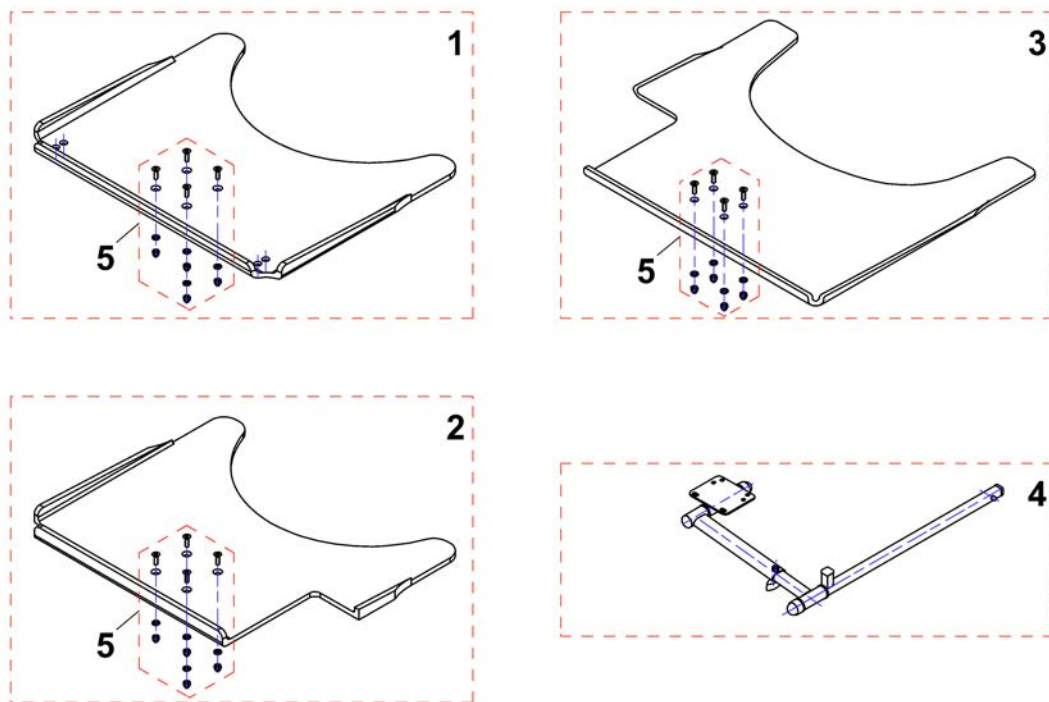

Trays

1535050X.dwg

Pos.	Part number	Description	Valid from → until	Qty
1	SP1535050	Tray table, 540mm, no Cutout		1
1	SP1535010	Tray table, 620mm, no Cutout		1
1	SP1535011	Tray table, 660mm, no Cutout		1
2	SP1535009	Tray table, 540mm, Cutout LH		1
2	SP1534974	Tray table, 620mm, Cutout LH		1
2	SP1534975	Tray table, 660mm, Cutout LH		1
3	SP1535051	Tray table, 540mm, Cutout RH		1
3	SP1535012	Tray table, 620mm, Cutout RH		1
3	SP1535049	Tray table, 660mm, Cutout RH		1
4	SPZ177011	Tray Support Fixing Kit cpl.SW 380/505 mm		1
5	Z177025	Fastening-Kit Tray		1