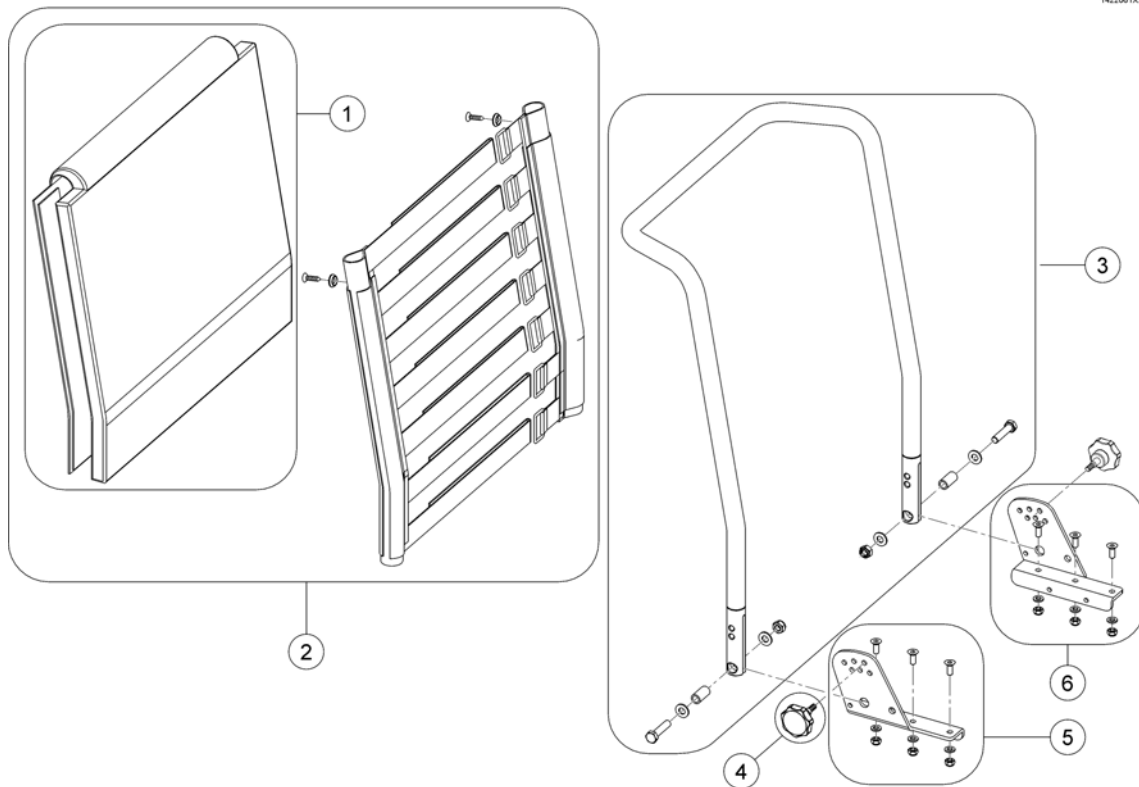

Backrest Standard Seat, settable

1422061X.iso

Pos.	Part number	Description	Valid from → until	Qty
1	1420445	Backrest upholstery, 480mm		1
1	1420452	Backrest upholstery, 540mm		1
2	1422062	Sling Back with Backrest upholstery 480 mm		1
2	1422063	Sling Back with Backrest upholstery 540mm		1
3	SP1419996	Backrest Frame 48cm height		1
3	SP1420465	Backrest Frame 54cm height		1
4	SP1420444	Star Grip M8		1
5	SP1541567	Backrest bracket RH		1
6	SP1541568	Backrest bracket LH		1