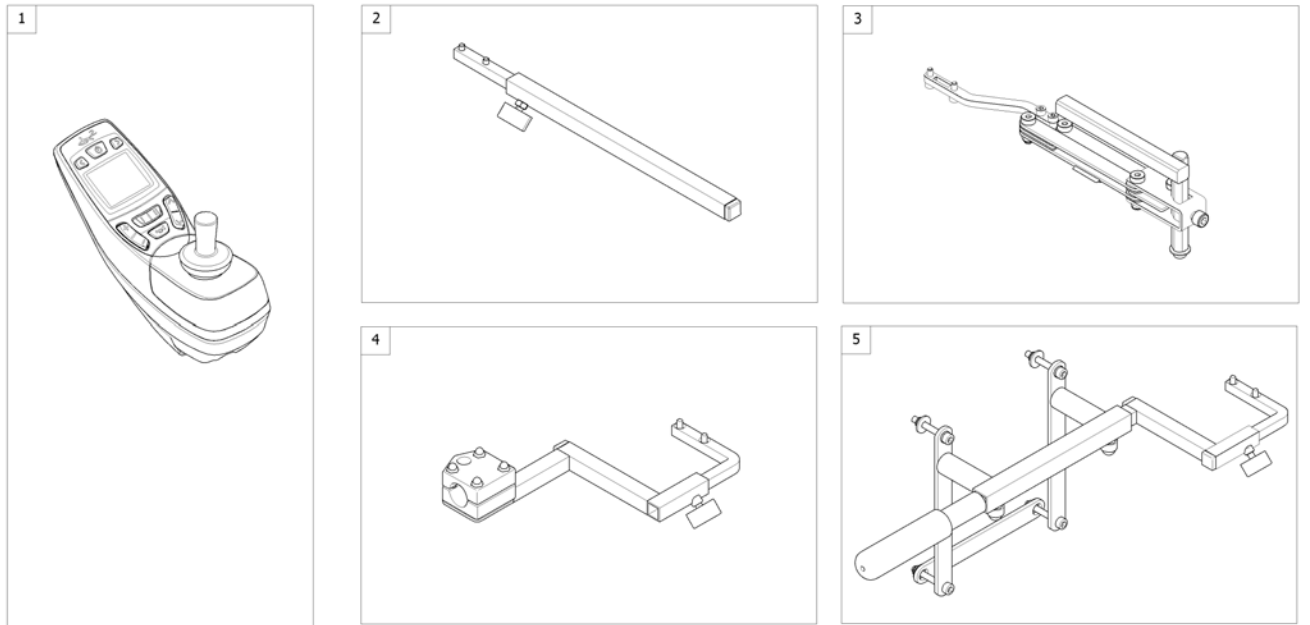

1503649 no

Pos.	Part number	Description	Valid from → until	Qty
1	SP1523440	Remote "REM A" <i>[1638/1643]</i>		1
2	SP1523445	Remote "REM B" <i>[1639/1644]</i>		1
3	-	Remote Bracket Standard <i>[1638/1639+1207/1208]</i>		1
4	-	Remote Bracket Swing away & height adjust. <i>[1638/1639+1707/1708]</i>		1
5	-	Remote Bracket Attendant for Standard-/Contour-/Flex-Seat <i>[1643/1644+1207/1208]</i>		1
6	-	Remote Bracket Attendant for Recaro-Seat <i>[1643/1644+1207+1208]</i>		1

## Remote Bracket Swing away & height adjust.

1559857.iso

Pos.	Part number	Description	Valid from → until	Qty
1	SP1536180	Support for Remote Bracket, height adjustable & swing away		1
2	SP1496249	Remote bracket, height adjustable & swing away, LH		1
3	SP1496248	Remote bracket, height adjustable & swing away, RH		1