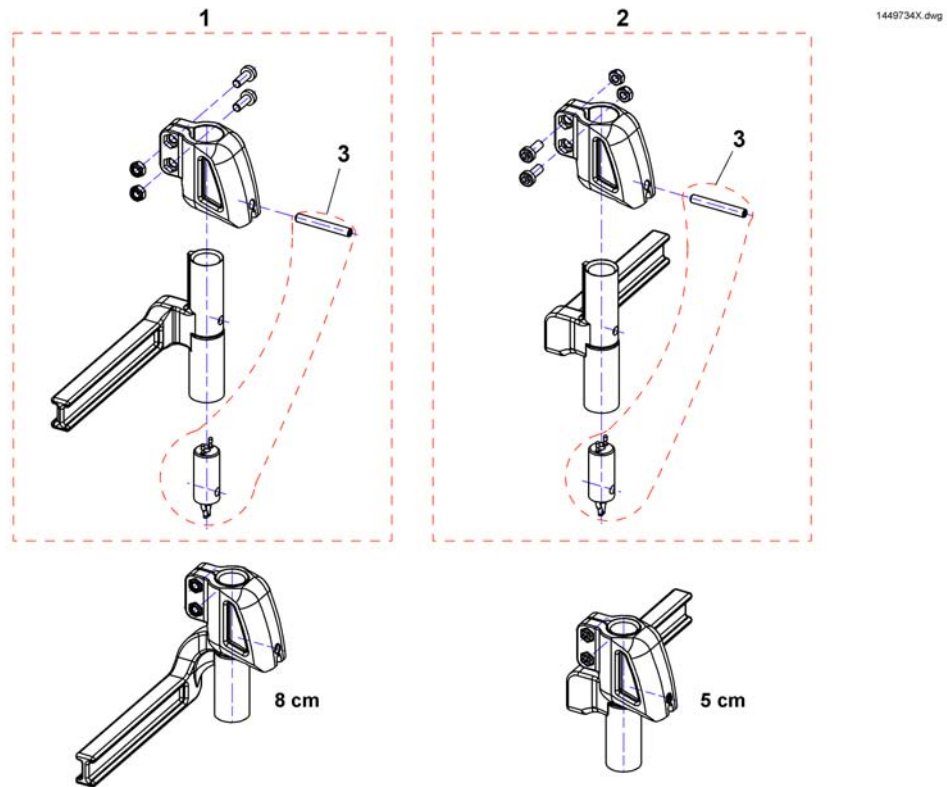

Legrest fixation

Pos.	Part number	Description	Valid from → until	Qty
1	SP1449733	Legrest Support Vari series, man. 5cm - LH		1
1	SP1449737	Footrest/Legrest receptacle, manuell, LH, 8cm		1
1	SP1449735	Footrest/Legrest receptable, powered, LH, 5cm		1
1	SP1449739	Footrest/Legrest receptacle, powered, LH, 8cm		1
2	SP1449732	Legrest Support Vari series, man. 5cm - RH		1
2	SP1449736	Footrest/Legrest receptacle, manuell, RH, 8cm		1
2	SP1449734	Footrest/Legrest receptable, powered, RH, 5cm		1
2	SP1449738	Footrest/Legrest receptacle, powered, RH, 8cm		1
3	SP1450228	Power Supply Cable Legrest (990mm)		1