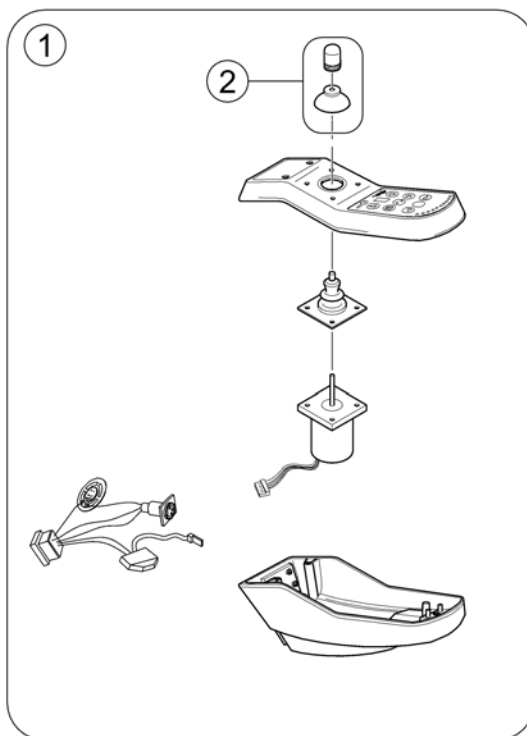

Remote REM 24SD

142202 860

Pos.	Part number	Description	Valid from → until	Qty
1	1436541	Remote REM24SD		1
2	SPZ183229	Remote knob cpl.		1