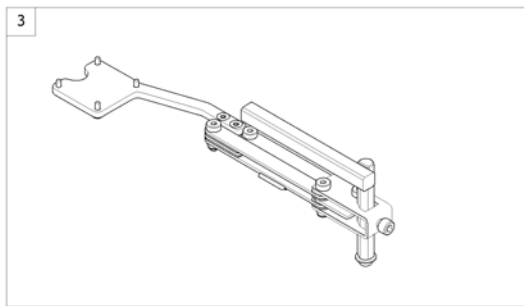

REM 34 with brackets

1560846 iso

Pos.	Part number	Description	Valid from → until	Qty
1	SP1440677	Remote REM 34 [1611]		1
2	-	Remote Bracket Standard [1611+1207/1208]		1
3	-	Remote Bracket Swing away & height adjust. [1611+1707/1708]		1