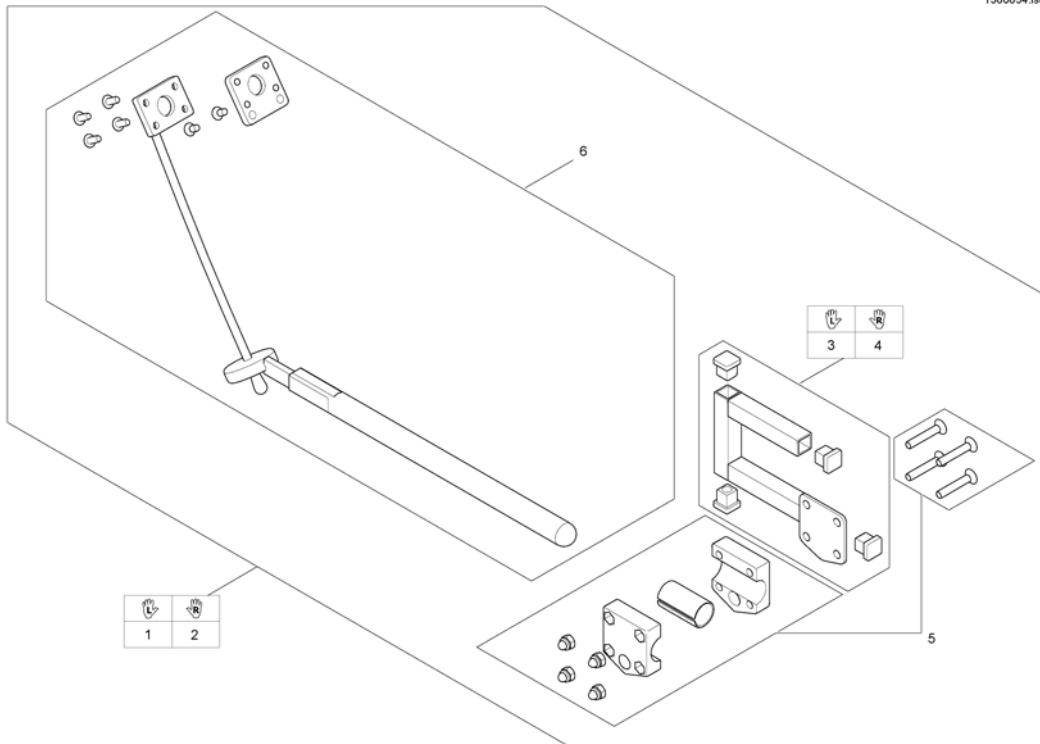

# Remote Bracket Standard

1560654.iso

Pos.	Part number	Description	Valid from → until	Qty
1	SP1509718	Remote Bracket G91/G91S LH, cpl		1
2	SP1509690	Remote Bracket G91/G91S RH, cpl.		1
3	SP1509716	Adapter G91 LH		1
4	SP1509711	Adapter G91 RH		1
5	SP1527503	Gripper clamp cpl.		1
6	SP1527504	Swan neck remote bracket with adapter plate		1