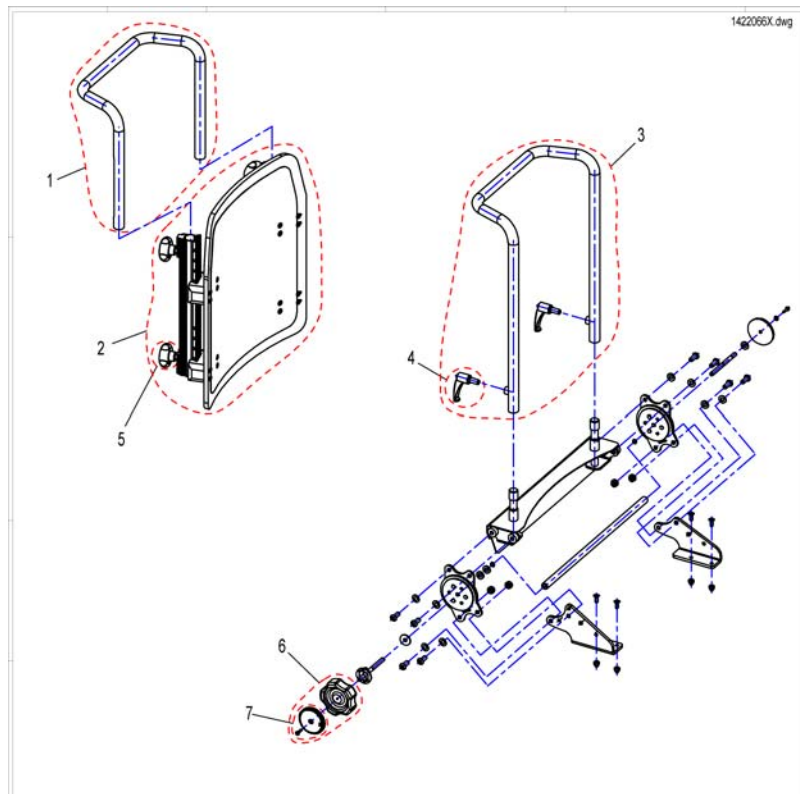

Backrest Flex Seat

Pos.	Part number	Description	Valid from → until	Qty
1	SP1425840	Push Handle Flex SW 39cm		1
1	SP1425839	Push Handle Flex SW 43/48cm		1
2	SP1422126	Backrest Flex SW 39cm, without Upholstery, cpl.		1
2	SP1422125	Backrest Flex SW 48cm, without Upholstery, cpl.		1
2	SP1422124	Backrest Flex SW 43cm, without Upholstery, cpl.		1
3	SP1422070	Backframe Contur, Seatwidth 43/48cm, cpl.		1
4	L31996	Lever M10x20		1
5	SP5253088	Pressure Screw		1
6	SP1420483	Hand Wheel, cpl.		1
7	SP1421696	Reflector cpl.		1