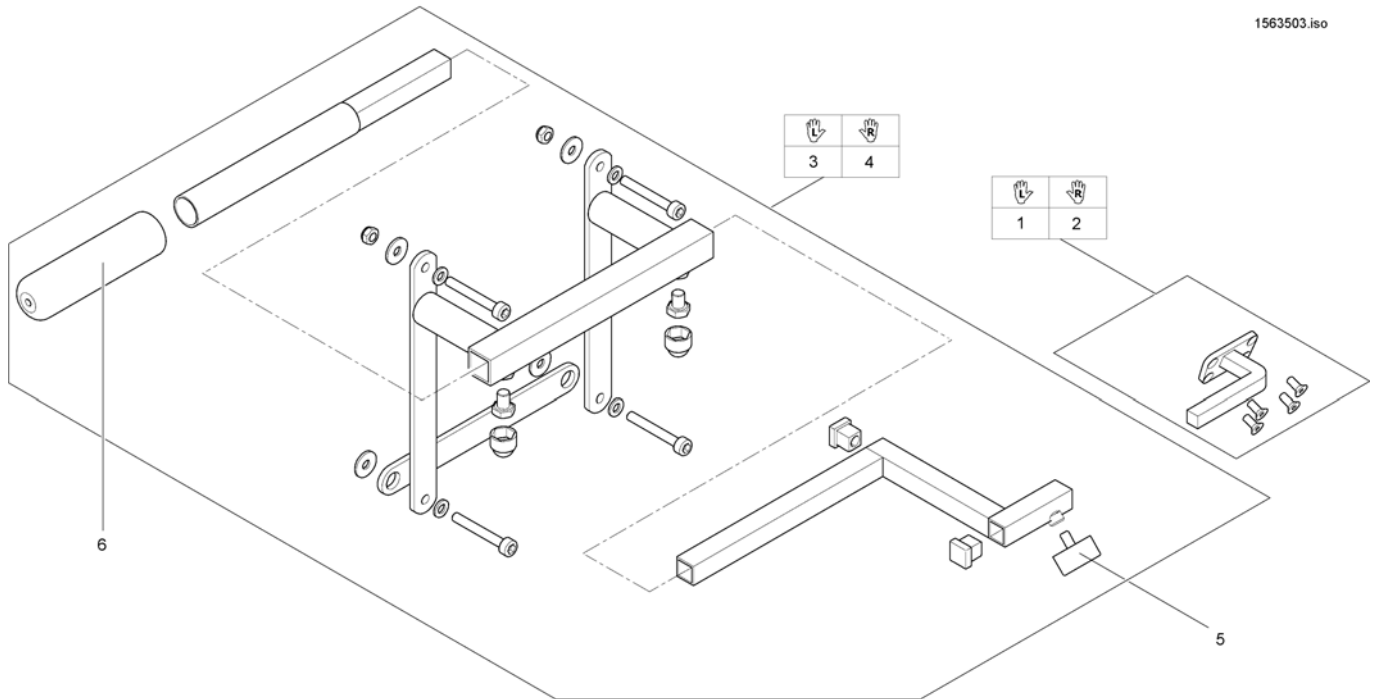

Remote Bracket Attendant for Recaro-Seat

1563503.iso

Pos.	Part number	Description	Valid from → until	Qty
1	SP1509435	Remote Support attendant control G90A, LH		1
2	SP1509439	Remote Support attendant control G90A, RH		1
3	SP1422814	Assebmly kit for dual control cpl., Recaro, LH		1
4	SP1422813	Assebmly kit for dual control cpl., Recaro, RH		1
5	L31001	Wing Scew M6X10		1
6	1435421	Handle plastic black Ø22 "Invacare"		1