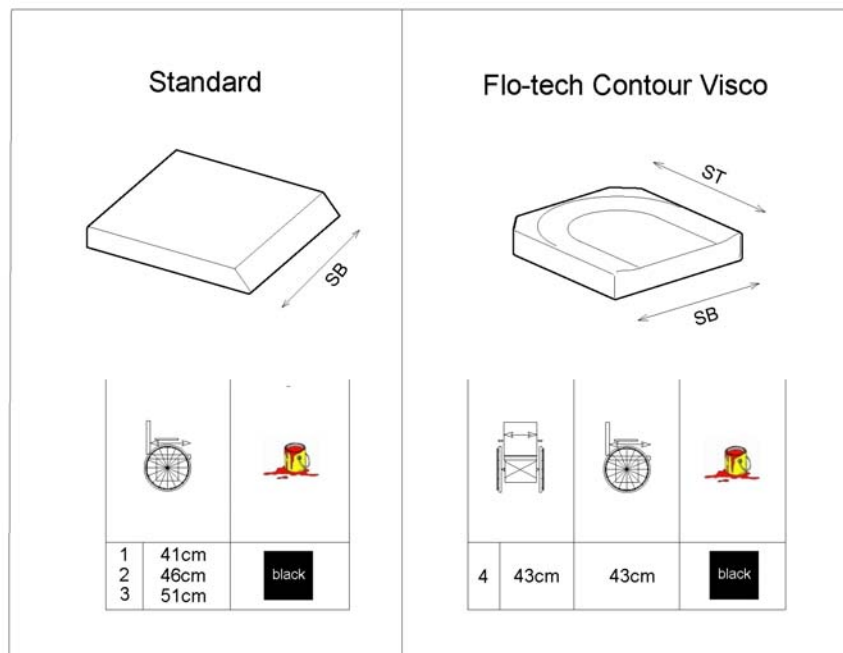

Seat Cushion for Standard Seat

1571799.00

Pos.	Part number	Description	Valid from → until	Qty
1	1420460	Seat Cushion Standard SD 410mm <i>[1336+0326]</i>		1
2	1420461	Seat Cushion Standard SD 460mm <i>[1336+0327]</i>		1
3	1420462	Seat Cushion Standard SD 510mm <i>[1336+0330]</i>		1
4	1501113	Seat Cushion Flo-tech Contour Visco SW 43cm x SD 43cm <i>[1901]</i>		1