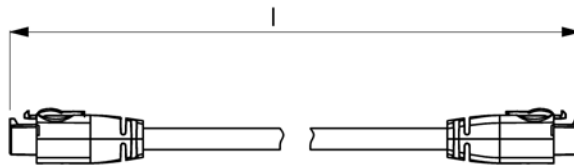

Bus-Cables ACS

ACSBUSKABEL.iso

Position	length l [mm]
1	300
2	500
3	700
4	1100
5	1700
6	2000
7	2500
8	2700
9	1060

Pos.	Part number	Description	Valid from → until	Qty
1	GSM63003	Bus cable ACS, 300mm		1
2	SPGSM63005	Bus cable ACS, 500mm <i>Replace GSM63004</i>		1
3	GSM63007	Bus cable ACS 700mm		1
4	GSM63011	Bus cable ACS, 1100mm		1
5	1559862	Bus cable ACS, 1700mm <i>Replace GSM63016</i>		1
6	GSM63020	Bus cable ACS, 2000mm <i>Replace 1419386</i>		1
7	1440424	Bus cable ACS, 2500mm		1
8	SP1559873	Bus cable ACS, 2700mm <i>Replace GSM63026</i>		1
9	SP1550402	Extension cable ACS, 1060mm		1