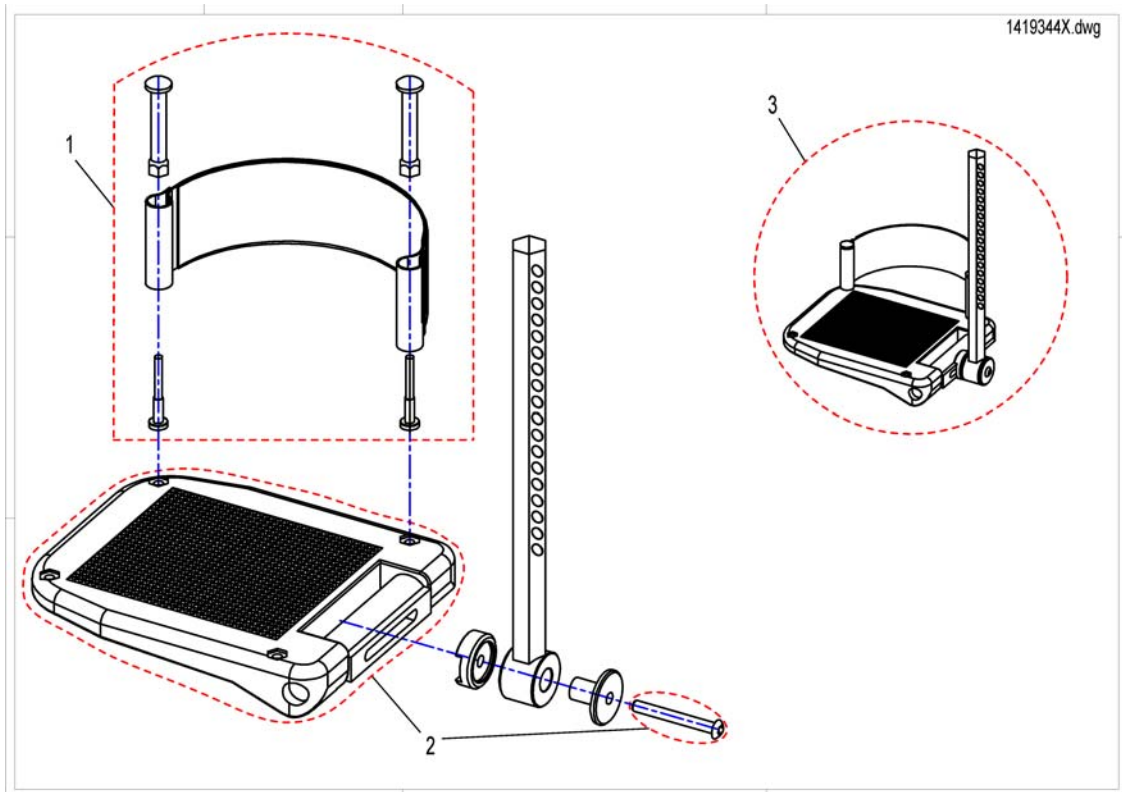

Footplate

Pos.	Part number	Description	Valid from → until	Qty
1	SP5321579	Heel Strap		1
2	SP5106376	Footplate		1
3	SP1419344	Footplate LH Anlge And Depth Adjustable, With Support Tube cpl.		1
3	SP1419345	Footplate RH Anlge And Depth Adjustable, With Support Tube cpl.		1