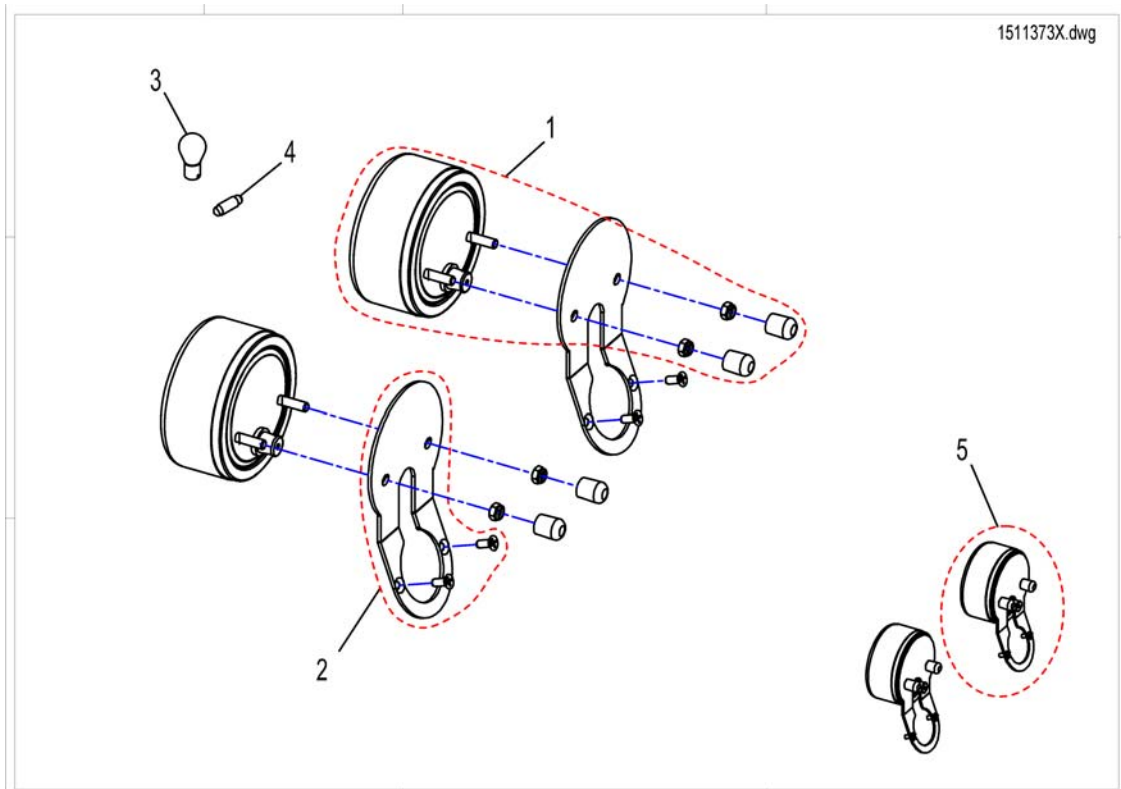

Rear Light

Pos.	Part number	Description	Valid from → until	Qty
!!!	-	Rear Light Protector Kit		0
1	SP1440450	Rear Light		1
2	SP1513249	Lamp Holder		1
3	SP1419271	Light Bulb 24V/21W, yellow (Turn Signal front/rear)		1
4	SPP31191	Incandescent Lamp 24V/5W white		1
5	SP1511373	Rear Light, cpl.		1