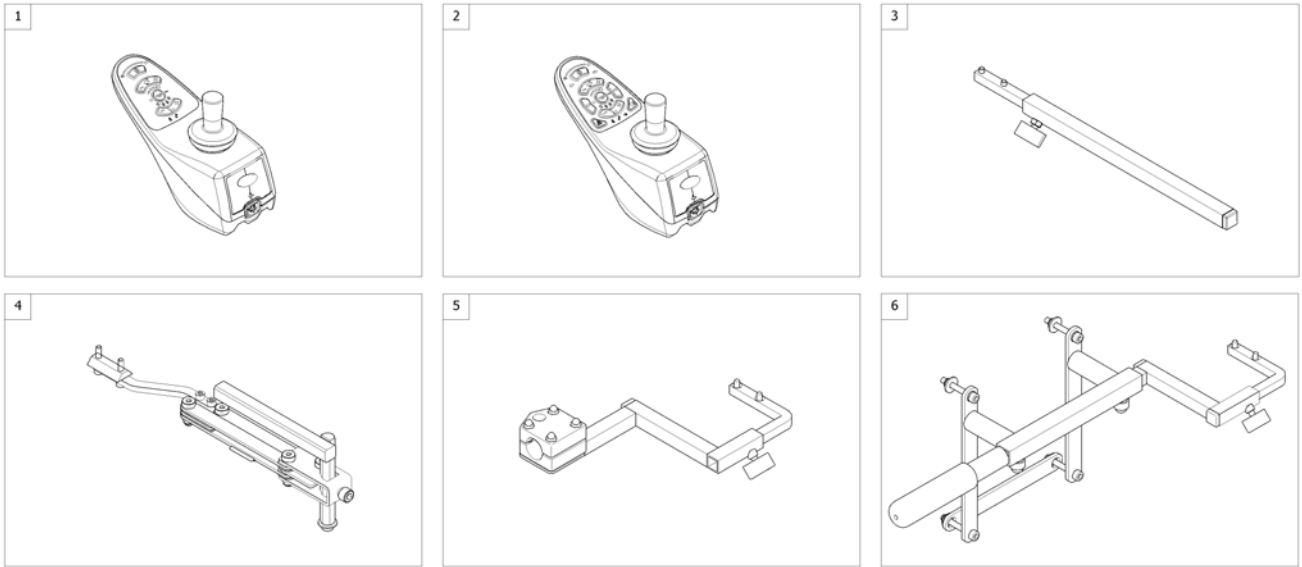

1503649 no

Pos.	Part number	Description	Valid from → until	Qty
1	SP1523440	Remote "REM A" <i>[1638/1643]</i>		1
2	SP1523445	Remote "REM B" <i>[1639/1644]</i>		1
3	-	Remote Bracket Standard <i>[1638/1639+1207/1208]</i>		1
4	-	Remote Bracket Swing away & height adjust. <i>[1638/1639+1707/1708]</i>		1
5	-	Remote Bracket Attendant for Standard-/Contour-/Flex-Seat <i>[1643/1644+1207/1208]</i>		1
6	-	Remote Bracket Attendant for Recaro-Seat <i>[1643/1644+1207+1208]</i>		1