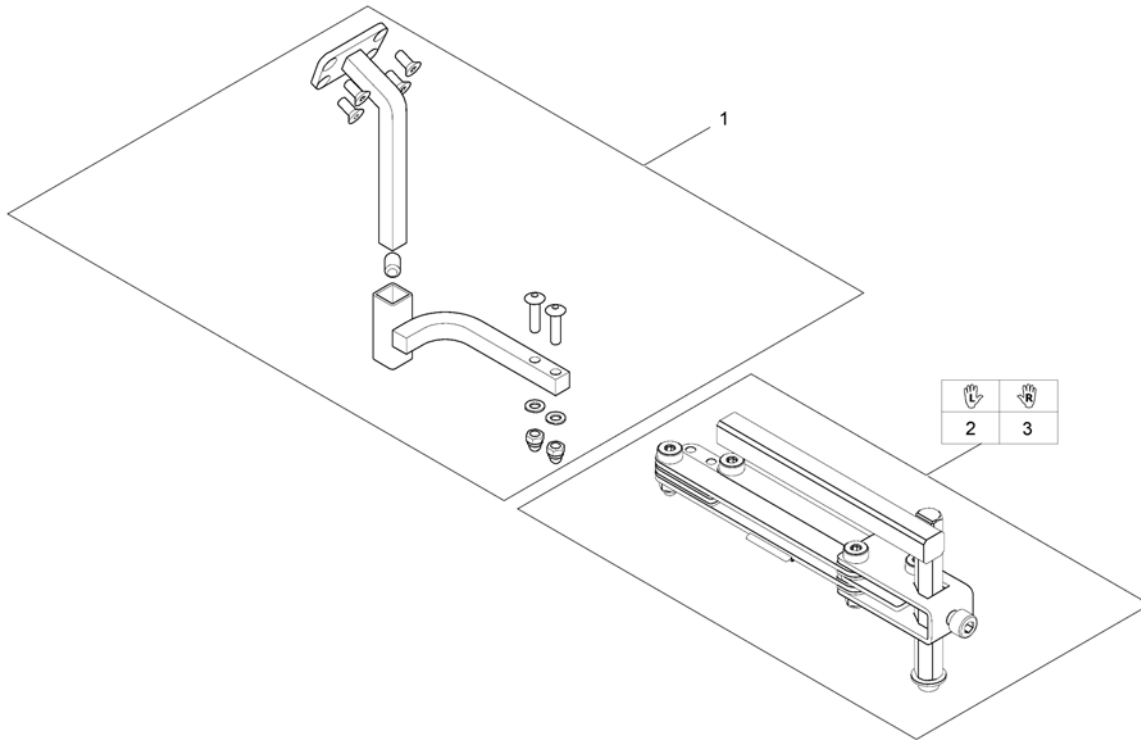

Remote Bracket Swing away & height adjust.

1560310.iso

Pos.	Part number	Description	Valid from → until	Qty
1	SP1517352	Remote Support for Bracket height adjustable and swing away		1
2	SP1496249	Remote bracket, height adjustable & swing away, LH		1
3	SP1496248	Remote bracket, height adjustable & swing away, RH		1