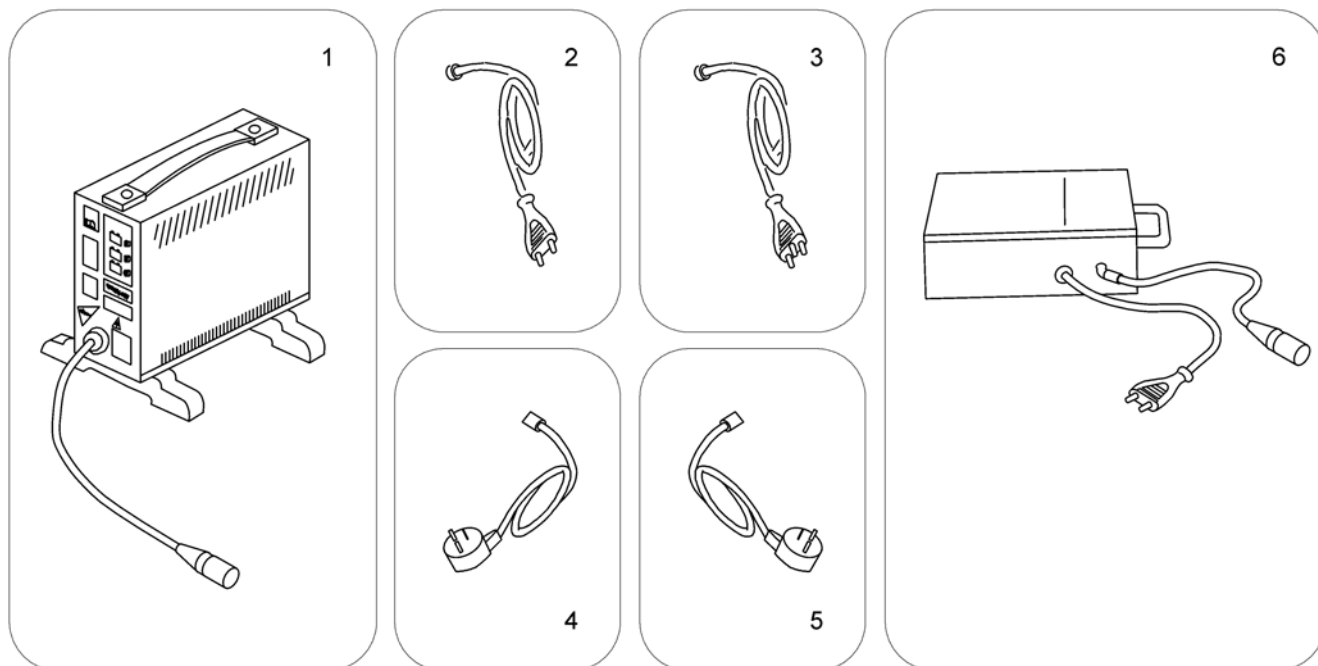

Chargers

1589799.iso

Pos.	Part number	Description	Valid from → until	Qty
1	SPP51981	Charger 8A without Power Cord <i>[1343]</i>		1
2	P21079	Power Cord Continental (Schuko GCB-0401)		1
3	P21080	Power Cord UK (GCB-0403)		1
4	1443841	Power Cord Swiss (black 6A/250V)		1
5	SP1553849	Power Cord Israel (IEC 320 C13 to SI-32)		1
6	5813987	Charger 8A (Protectionclass IP54) incl. Power Cord Continental (Sweden only) <i>[1388]</i>		1