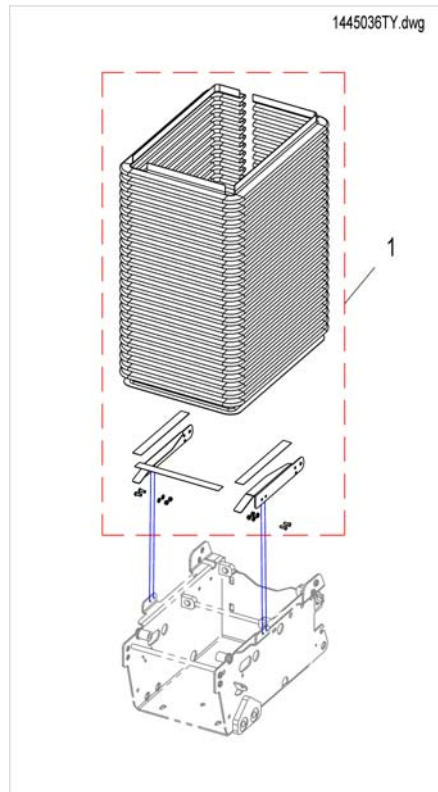

Bellow Typhoon II

Pos.	Part number	Description	Valid from → until	Qty
-		In need, please contat Customer Service!		0