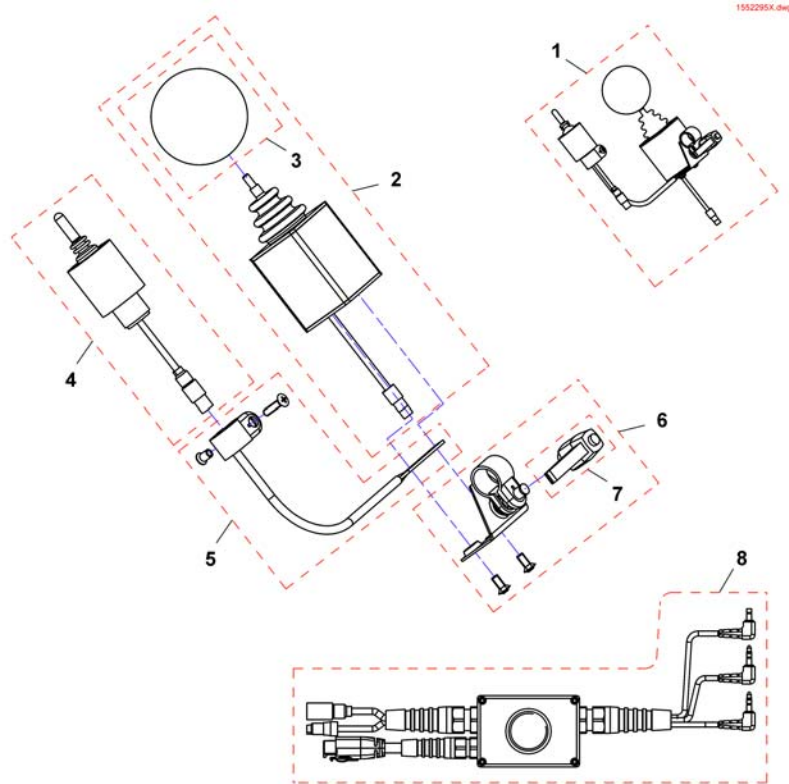

Small Chincontrol

Pos.	Part number	Description	Valid from → until	Qty
1	1448705	Chin control REM24, cpl.		1
1	1421770	Chin control G80/G90, cpl.		1
1	SP1544255	Chin control G91, cpl.		1
2	Z183282	Joystick, kmpl.		1
3	Z183265	Foam control knob cpl.		1
4	1442943	Switchjoystick REM24, kmpl.		1
4	Z183283	Switchjoystick G80/G90, cpl.		1
4	SP1544250	Switchjoystick G91, kmpl.		1
5	SP1552294	Switchjoystick bracket		1
6	SP1552295	Joystick clamp		1
7	L32901	Clampinglever		1
8	SP1442944	Harness REM24		1
8	Z183275	Harness G80/G90		1
8	SP1541715	Harness G91		1