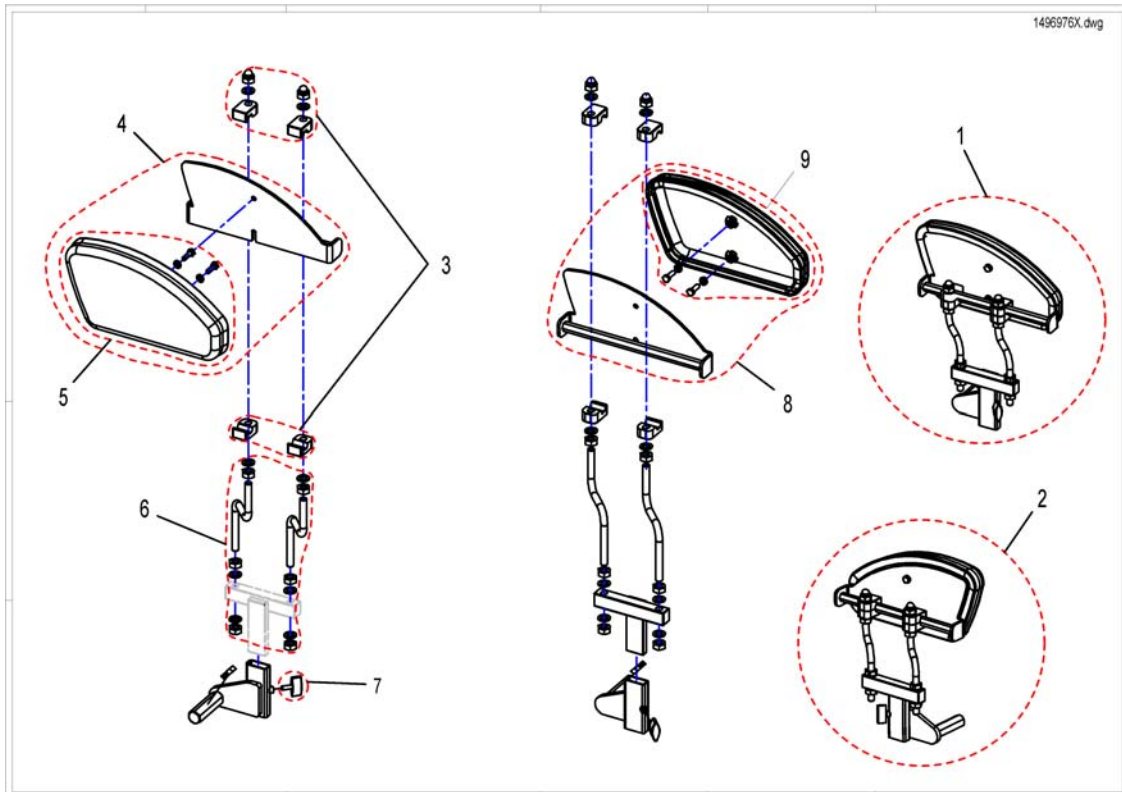

Knee Support

Pos.	Part number	Description	Valid from → until	Qty
1	SP1496375	Knee Support cpl. LH		1
2	SP1496976	Knee Support cpl. RH		1
3	SP1496330	Mounting Kit		1
4	SP1496374	Side upholstery RH with bracket		1
5	SP1450243	Side Upholstery RH		1
6	SP1496329	Swing wire		1
7	SPL10024	Wing Screw M6x16		1
8	SP1496977	Side upholstery LH with bracket		1
9	SP1450240	Side Upholstery LH		1