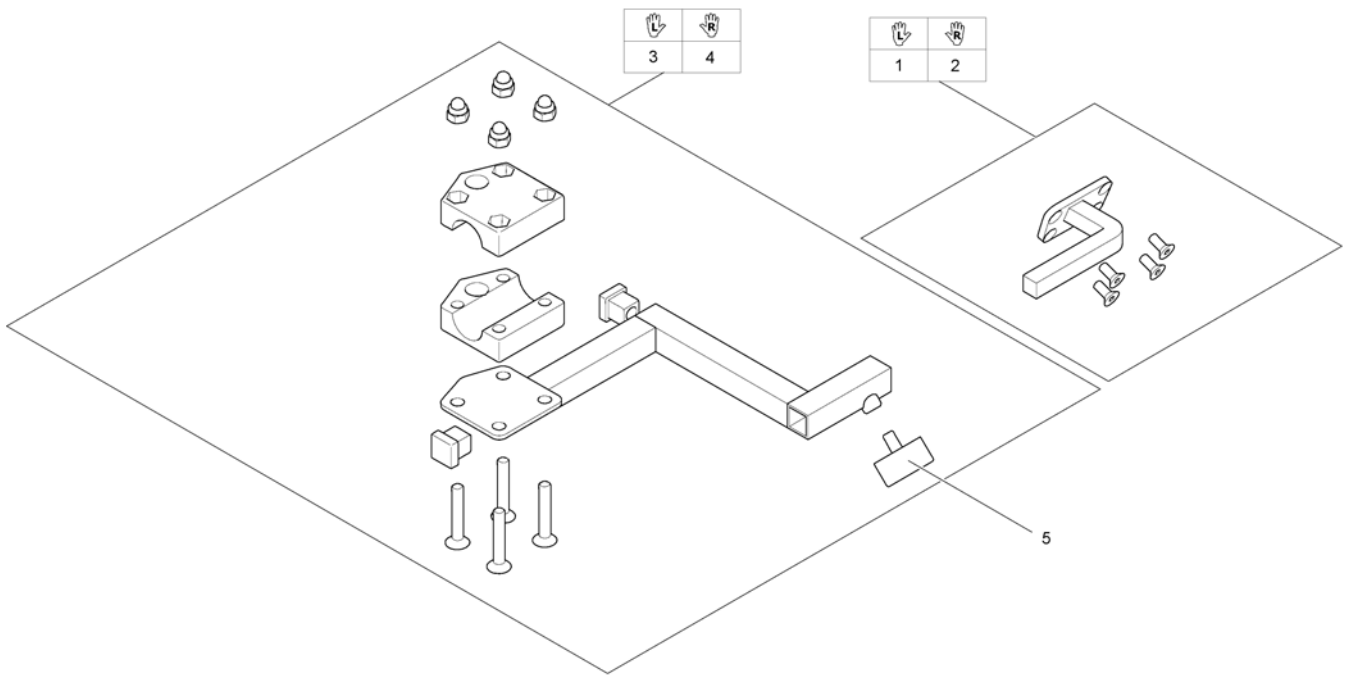

Remote Bracket Attendant for Standard-/Contour-/Flex-Seat

1560853.iso

Pos.	Part number	Description	Valid from → until	Qty
1	SP1509435	Remote Support attendant control G90A, LH		1
2	SP1509439	Remote Support attendant control G90A, RH		1
3	SP1422937	Bracket for attendant control LH		1
4	SP1422936	Bracket for attendant control RH		1
5	L31001	Wing Screw M6X10		1