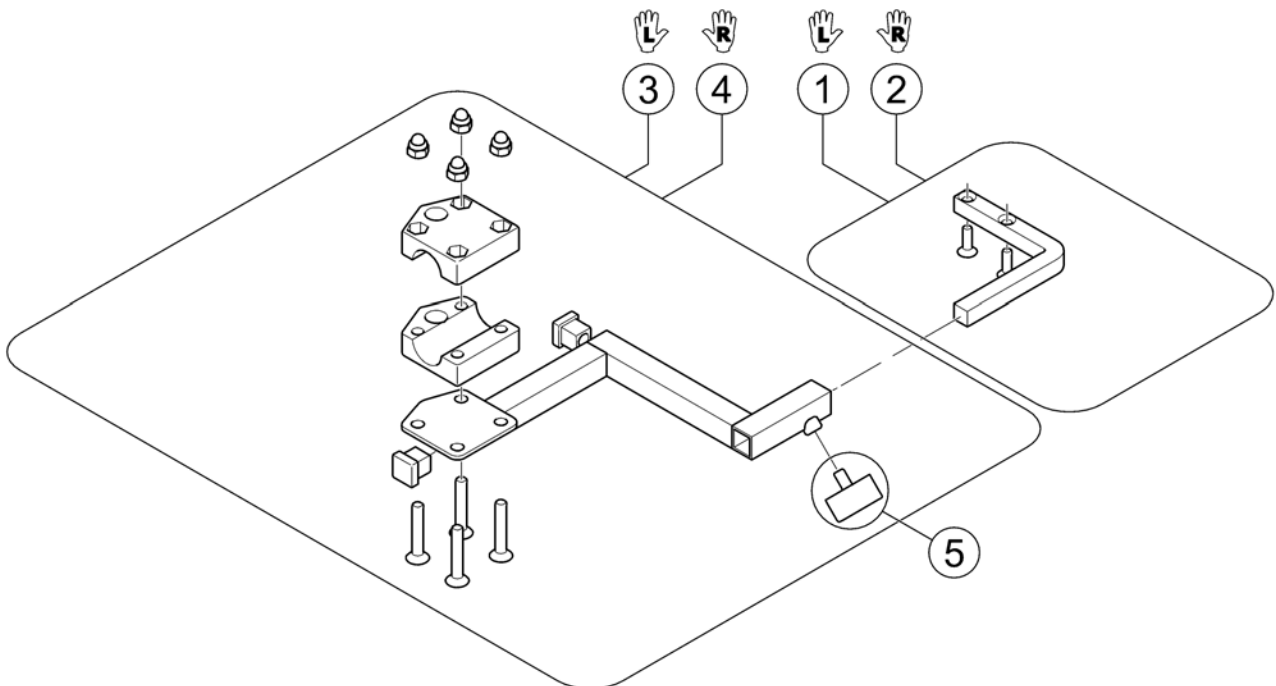

Remote Bracket Attendant for Standard-/Contour-/Flex-Seat

1560837.00

Pos.	Part number	Description	Valid from → until	Qty
1	1422806	Remote Support LH		1
2	1422810	Remote Support RH		1
3	SP1422937	Bracket for attendant control LH		1
4	SP1422936	Bracket for attendant control RH		1
5	L31001	Wing ScREW M6X10		1