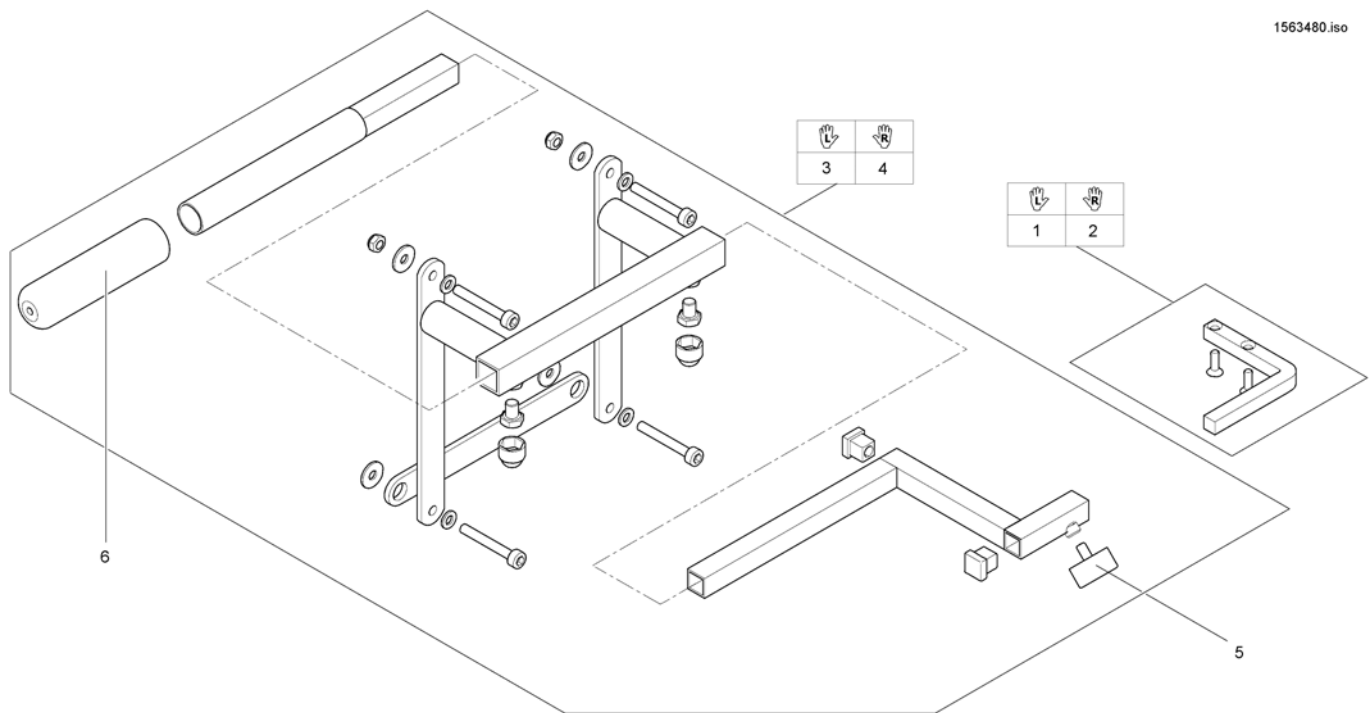

Remote Bracket Attendant for Recaro-Seat

1563480.iso

Pos.	Part number	Description	Valid from → until	Qty
1	1422806	Remote Support LH		1
2	1422810	Remote Support RH		1
3	SP1422814	Assebmly kit for dual control cpl., Recaro, LH		1
4	SP1422813	Assebmly kit for dual control cpl., Recaro, RH		1
5	L31001	Wing Scew M6X10		1
6	1435421	Handle plastic black Ø22 "Invacare"		1