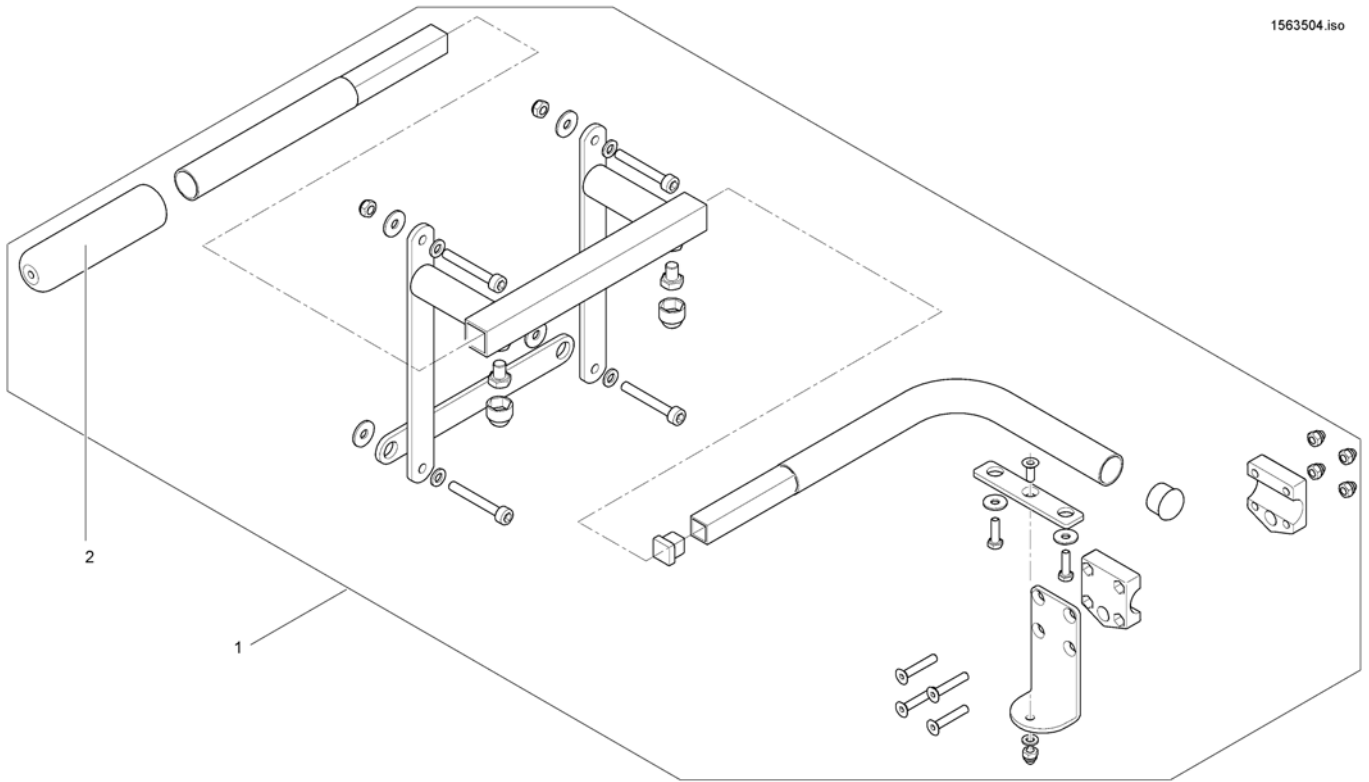

Remote Bracket Dual Control for Recaro Seat

1563504.iso

Pos.	Part number	Description	Valid from → until	Qty
1	SP1422819	Assembly kit for dual control Recaro		1
2	1435421	Handle plastic black Ø22 "Invacare"		1