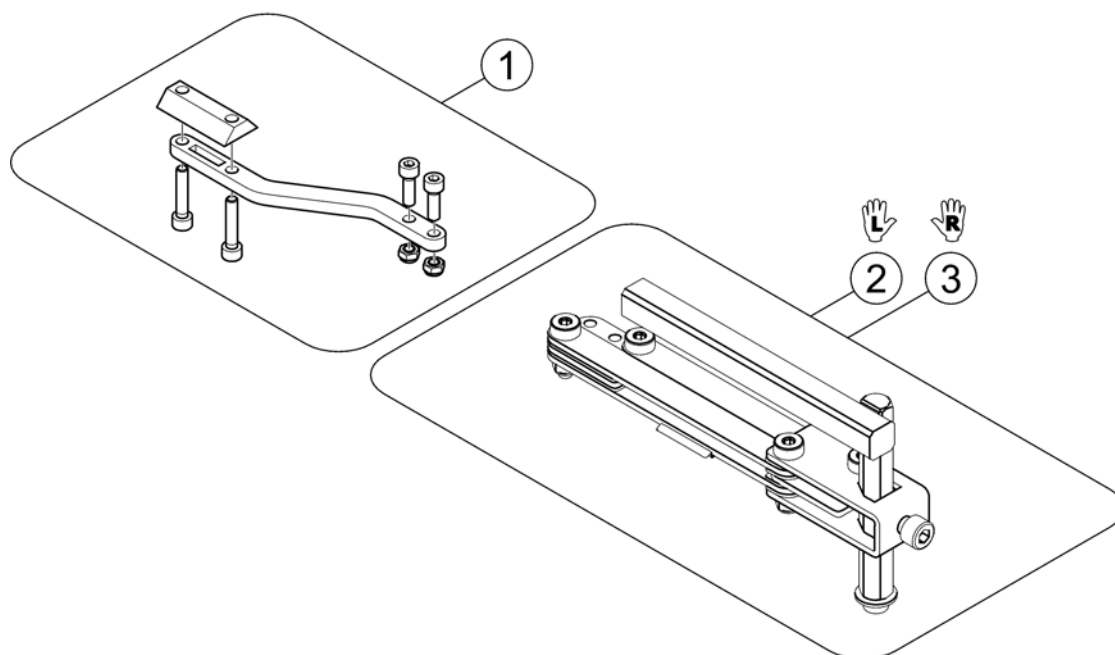

Remote Bracket Swing away & height adjust.

1559857.iso

Pos.	Part number	Description	Valid from → until	Qty
1	SP1536180	Support for Remote Bracket, height adjustable & swing away		1
2	SP1496249	Remote bracket, height adjustable & swing away, LH		1
3	SP1496248	Remote bracket, height adjustable & swing away, RH		1