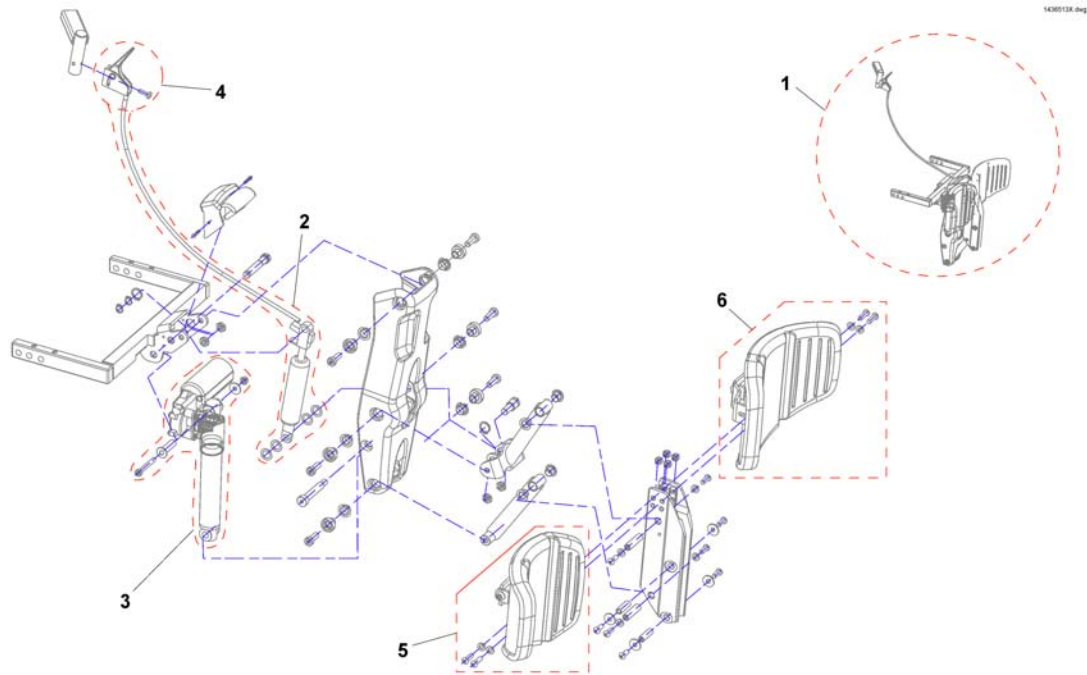

Central Legrest, electr.

Pos.	Part number	Description	Valid from → until	Qty
1	SP1436513	Centre Hanger, electr. 100°, cpl.		1
2	SP1440593	Gas Pressure Spring cpl.		1
3	SP1440592	Actuator cpl.		1
4	SP1441590	Bowden Cable with Lever		1
5	1440594	Calf Plate with holder RH		1
6	1436076	Calf Plate with holder LH		1