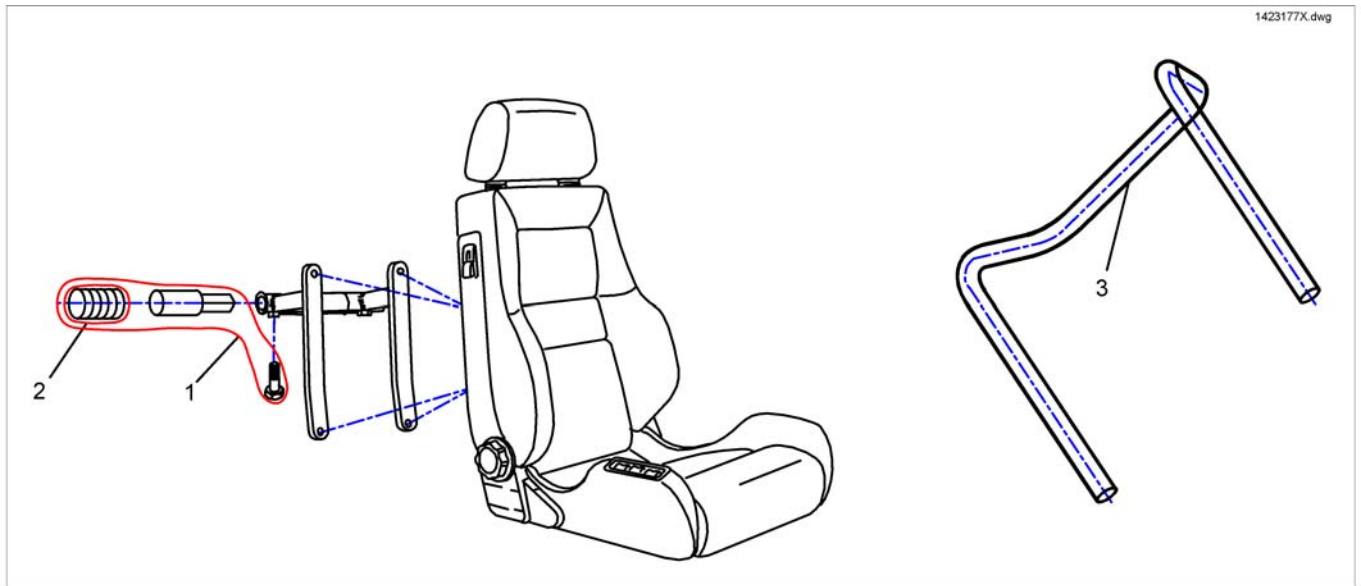

Push Handles

Pos.	Part number	Description	Valid from → until	Qty
1	SPL10009	Push Handle for Recaro		1
2	SPG16040A	plastic grip		1
3	SP1425840	Push Handle Flex SW 39cm		1
3	SP1425839	Push Handle Flex SW 43/48cm		1