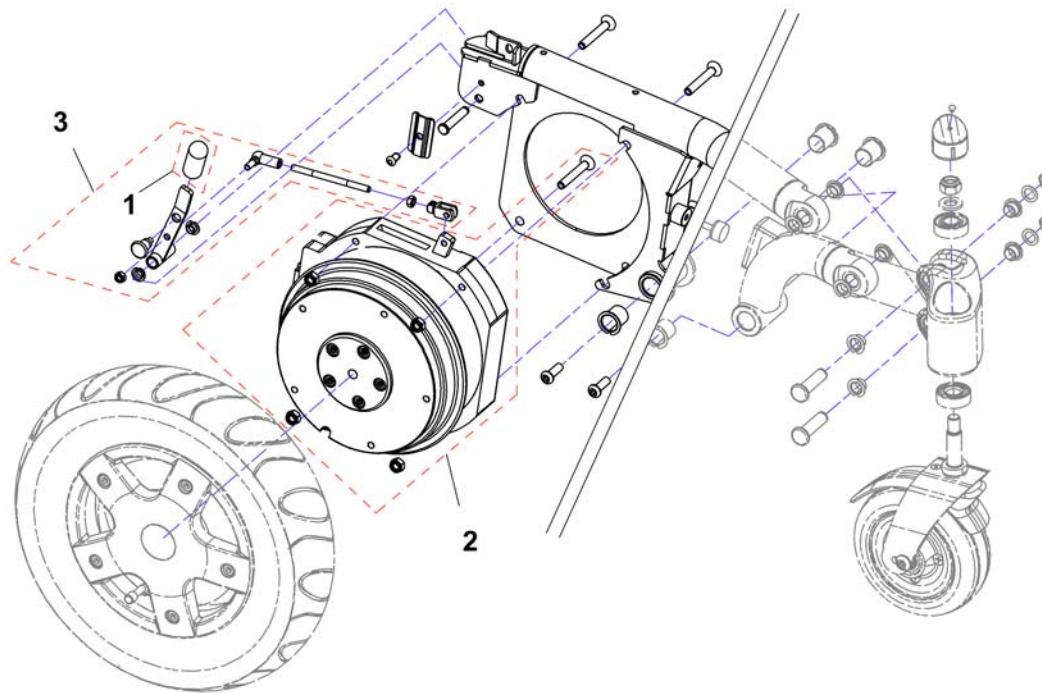

GB-motor with manual declutching

1505734X.dwg

Pos.	Part number	Description	Valid from → until	Qty
-	SP1134214	Gasket Kit GM Motorplugs		1
1	SP5007791	Declutching Grip		1
2	SP1433563	Motor Gearless Brushless (True Track) LH		1
2	SP1433564	Motor Gearless Brushless (True Track) RH		1
3	SP1505176	Declutching cpl.		1