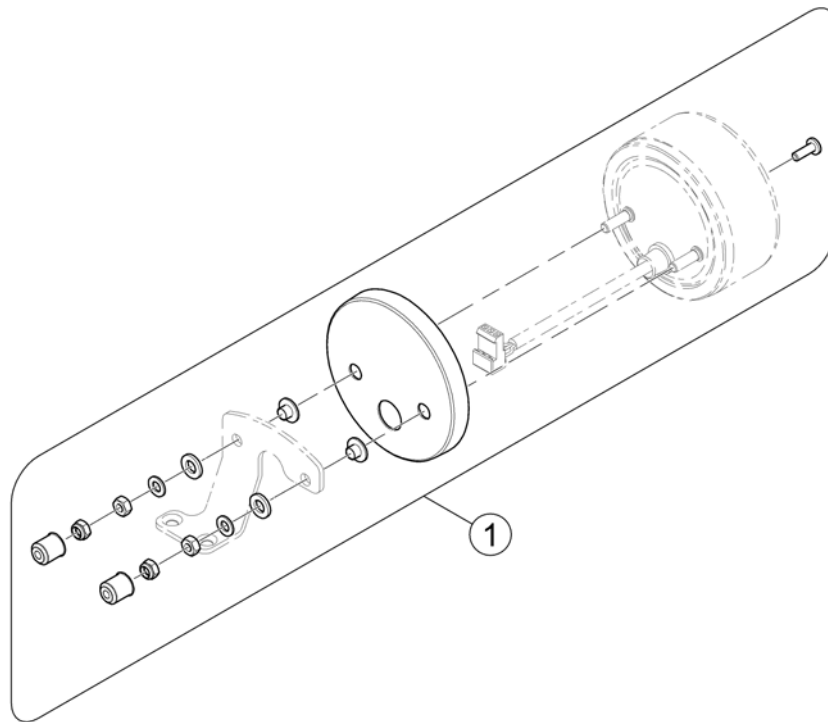

Rear Light Protector Kit

1585420.00

Pos.	Part number	Description	Valid from → until	Qty
1	SP1581827	Rear Light Protector Exchange Kit		1