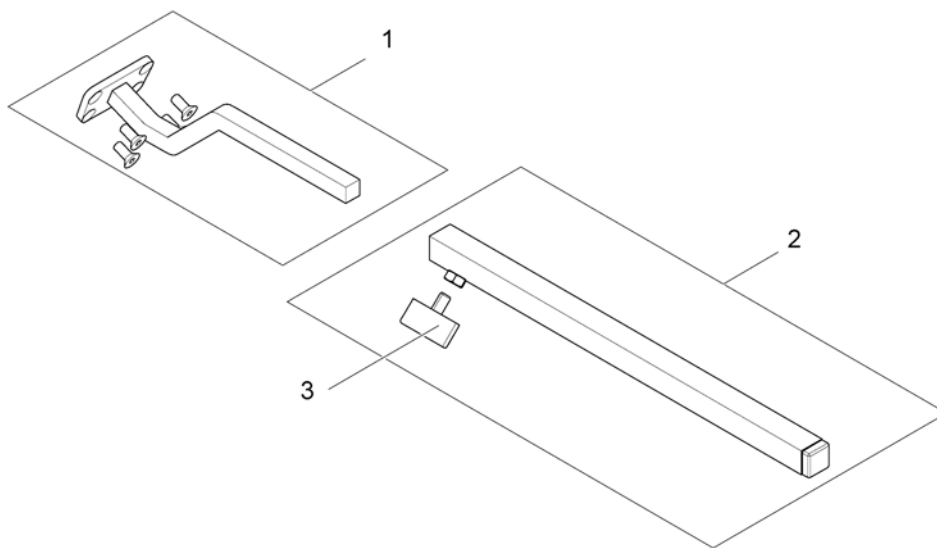

Remote Bracket Standard

1562939.iso

Pos.	Part number	Description	Valid from → until	Qty
1	SP1504822	Remote Support Standard		1
2	SPS183040	Remote Bracket, Standard		1
3	L31001	Wing ScREW M6X10		1