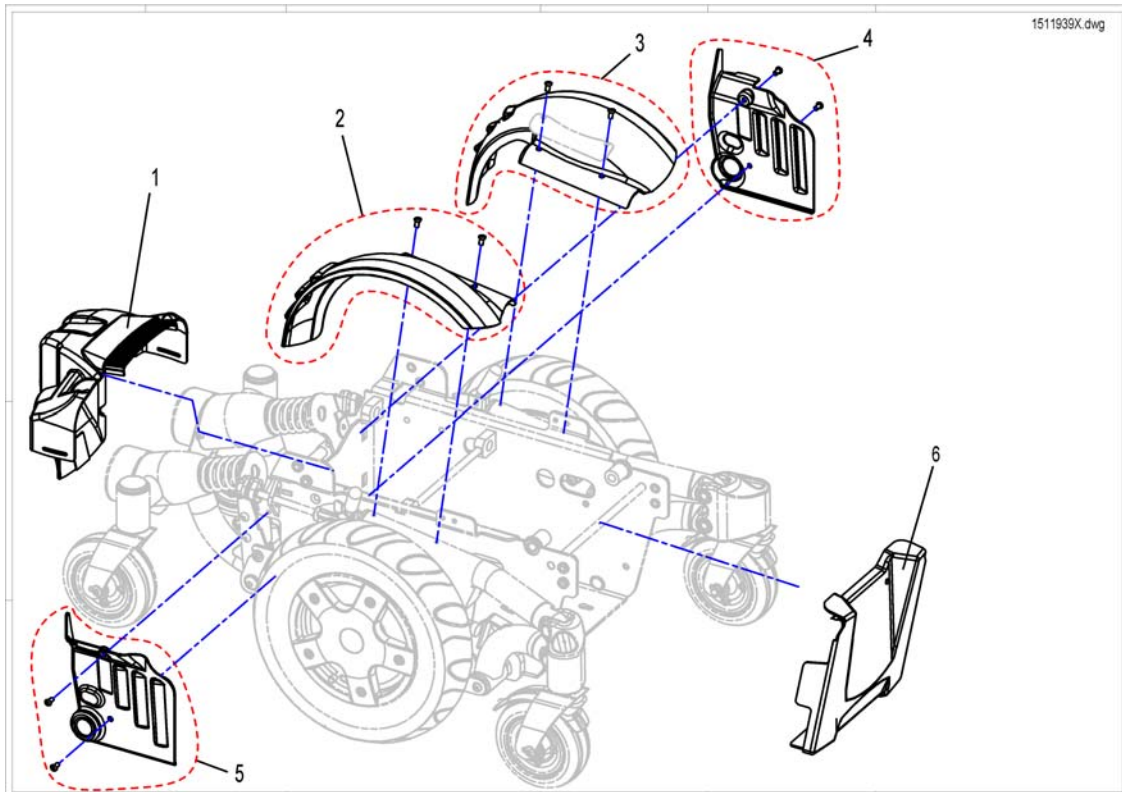

Cover

Pos.	Part number	Description	Valid from → until	Qty
1	SP1511371	Back Cover		1
2	SP1510472	Fender RH		1
3	SP1510471	Fender LH		1
4	SP1510835	Side cover LH		1
5	SP1510836	Side cover RH		1
6	SP1488532	Front Cover		1