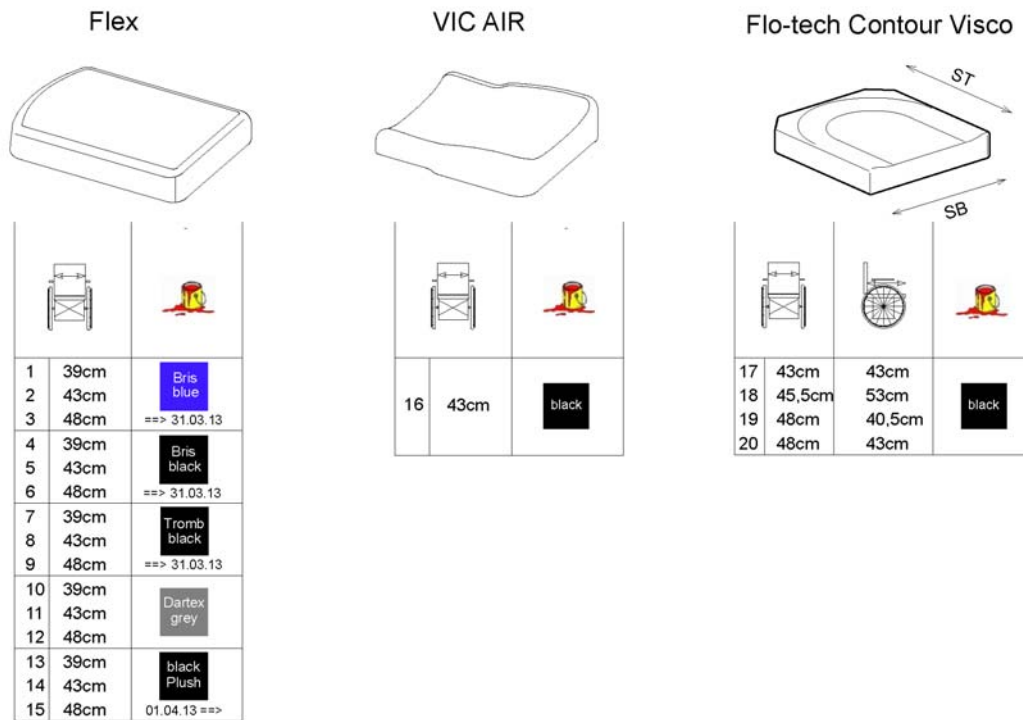

Seat Cushion for Flex Seat

1573087 fig

Pos.	Part number	Description	Valid from → until	Qty
1	1422529	Cushion Flex SW39cm, blue [1461]	→ 2013-03-31	1
2	1422530	Cushion Flex SW43cm, blue [1462]	→ 2013-03-31	1
3	1422532	Cushion Flex SW48cm, blue [1463]	→ 2013-03-31	1
4	1436561	Cushion Flex SW39cm, black [1461]	→ 2013-03-31	1
5	-	No longer available - please choose Black Plush [1462]	→ 2013-03-31	0
6	-	No longer available - please choose Black Plush [1463]	→ 2013-03-31	0
7	5252582-TR98	Seat cushion TROMB ZON 98 SW36 [1461]	→ 2013-03-31	1
8	5252583-TR98	Seat cushion TROMB ZON 98 SW41 [1462]	→ 2013-03-31	1
9	5252584-TR98	Seat cushion TROMB ZON 98 SW46 [1463]	→ 2013-03-31	1
10	5252582-TR23	SEAT CUSHION SB 39; DARTEX [1461]		1
11	5252583-TR23	CUSHION TROMB 410X530, SEAT, TR23 [1462]		1
12	5252584-TR23	CUSHION TROMB 460X530, SEAT, TR23 [1463]		1
13	SP1436561-TR35	Seat cushion SW39cm, black Plush [1461]	2013-04-01 →	1
14	SP1436562-TR35	Seat cushion SW43cm, black Plush [1462]	2013-04-01 →	1
15	SP1436563-TR35	Seat cushion SW48cm, black Plush [1463]	2013-04-01 →	1
16	1422531	Cushion Flex SW43cm, VIC AIR [1305]		1
17	SP1501113	Seat Cushion Flo-tech Contur Visco 43x43cm [1901]		1
18	SP1500993	Seat Cushion Flo-tech Contur Visco 45.5x53cm [1902]		1