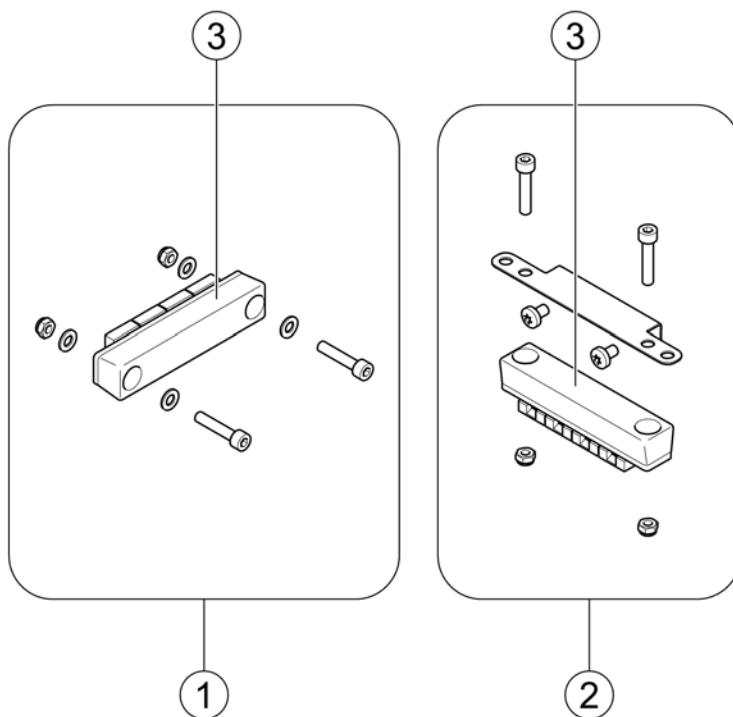

T-Adapter - Modulite Seat

1583360 iso

Pos.	Part number	Description	Valid from → until	Qty
1	SP1571826	T-Adapter - Modulite Seat		1
2	SP1569958	T-Adapter - Modulite Seat with MBL-Modul		1
3	P10072	ACS-Bus T-Adapter (Splitter)		1