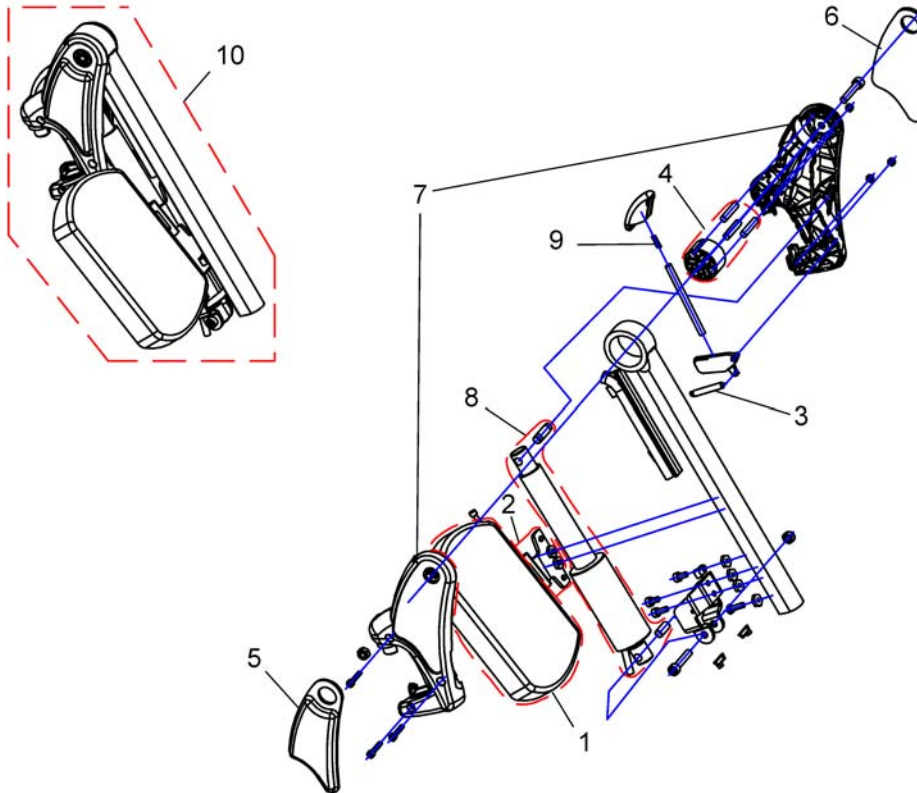

Hanger Vari ADE/ADP electric (07/2005 =>)

1449407X.dwg

Pos.	Part number	Description	Valid from → until	Qty
1	6301333	Legrest calf pad		1
2	SP1450447	Calf Pad Holder Left Turnable, cpl.		1
2	SP1450446	Calf Pad Holder Right Turnable, cpl.		1
3	SPZ173178	Spring		1
4	SPZ174134	Floating Cylinder With Pin		1
5	SP1450448	Knee Upholstery RH		1
6	SP1450410	Knee Upholstery LH		1
7	SP1449293	Ad-Cover cpl.		1
8	SPZ151006	Actuator with circuit board, preassembled		1
9	SPN12196	Spring		1
10	SP1449408	Hanger ADP RH cpl.		1
10	SP1449407	Hanger ADP LH cpl.		1