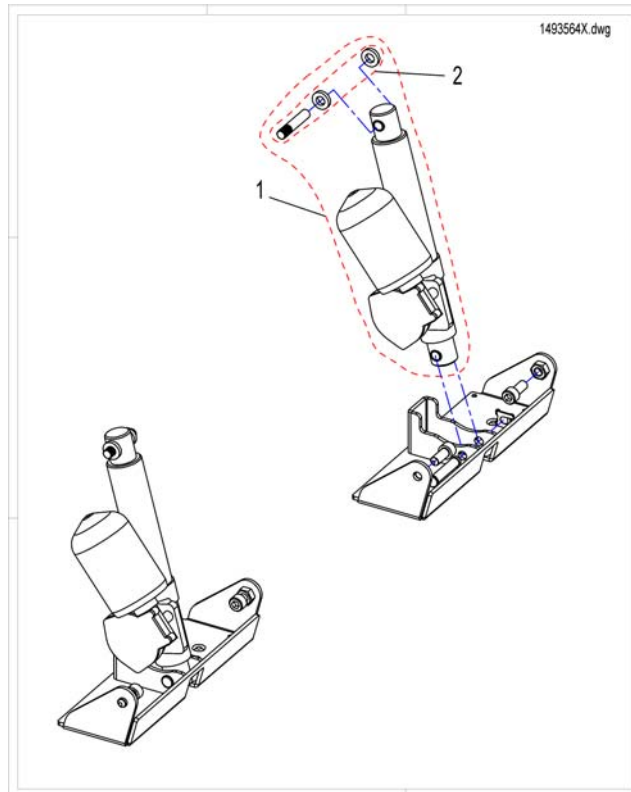

Actuator for Seat Riser

Pos.	Part number	Description	Valid from → until	Qty
1	SP1493564	Elevating motor cpl. 120/270mm		1
1	SP1498137	Elevating motor cpl. 120/300mm		1
2	SP1440503	Fixation kit		1