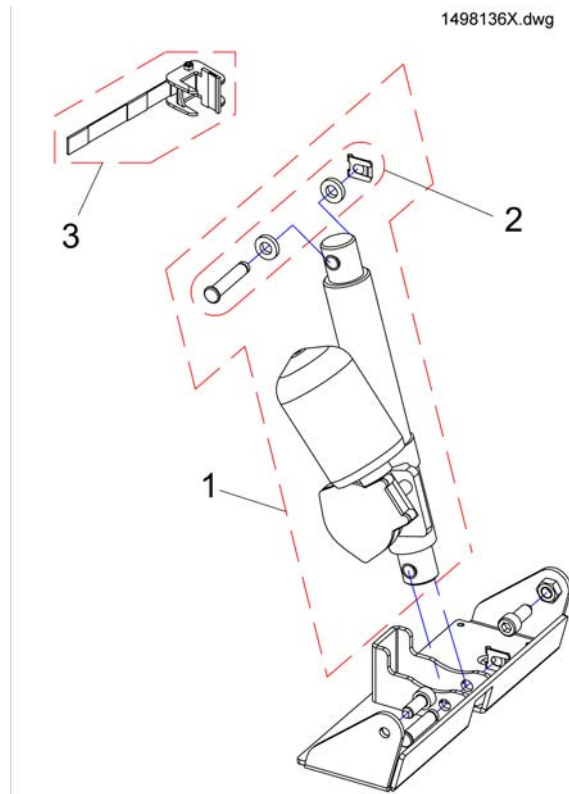

## Tilt adjustment manual w/o Lifter

Pos.	Part number	Description	Valid from → until	Qty
1	SP1420004	Spindle for Tilt, cpl.		1
2	SP1419943	Fixation kit		1

Pos.	Part number	Description	Valid from → until	Qty
1	SP1434913	actuator cpl.		1
2	SP1419943	Fixation kit		1
3	SP1498403	Lock, cpl.		1