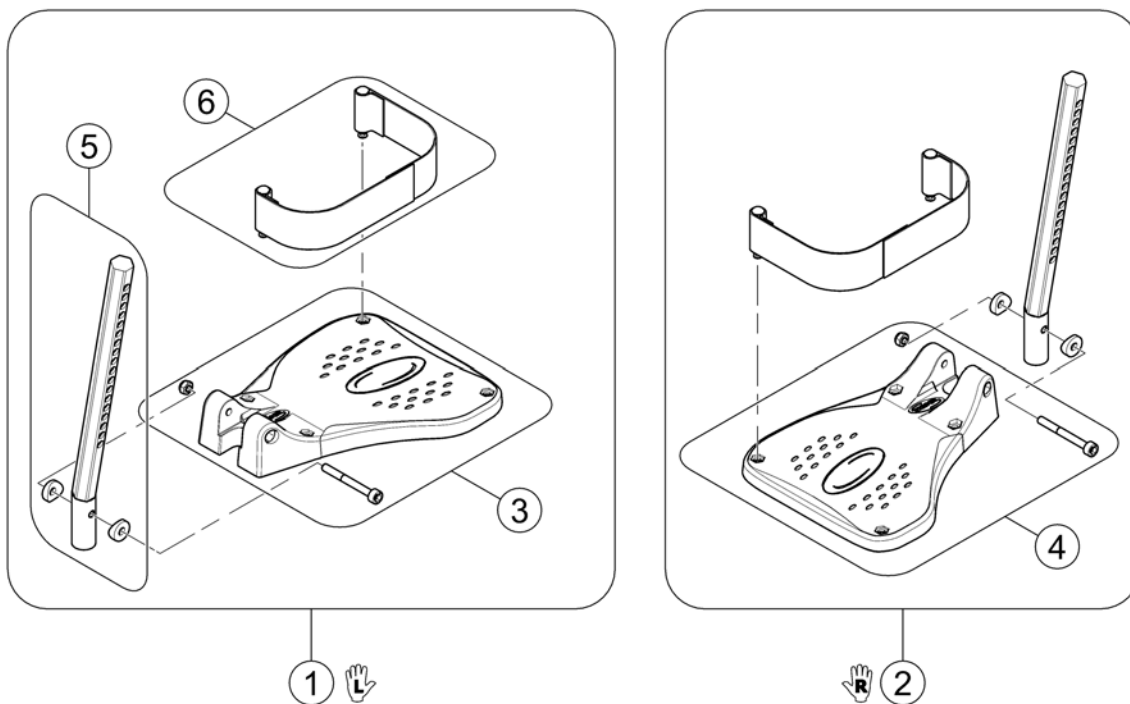

Footrests Vari, Flip-Up (01.08.10 =>)

1529644X.jpg

Pos.	Part number	Description	Valid from → until	Qty
1	SP1541575	Footplate flip up, LH, cpl.		1
2	SP1541574	Footplate flip up, RH, cpl.		1
3	SP1529645	FOOTPLATE LH		1
4	SP1529644	FOOTPLATE RH		1
5	SP1543045	Plug-in tube LH/RH		1
6	SP1442467	Heel Strap cpl.		1