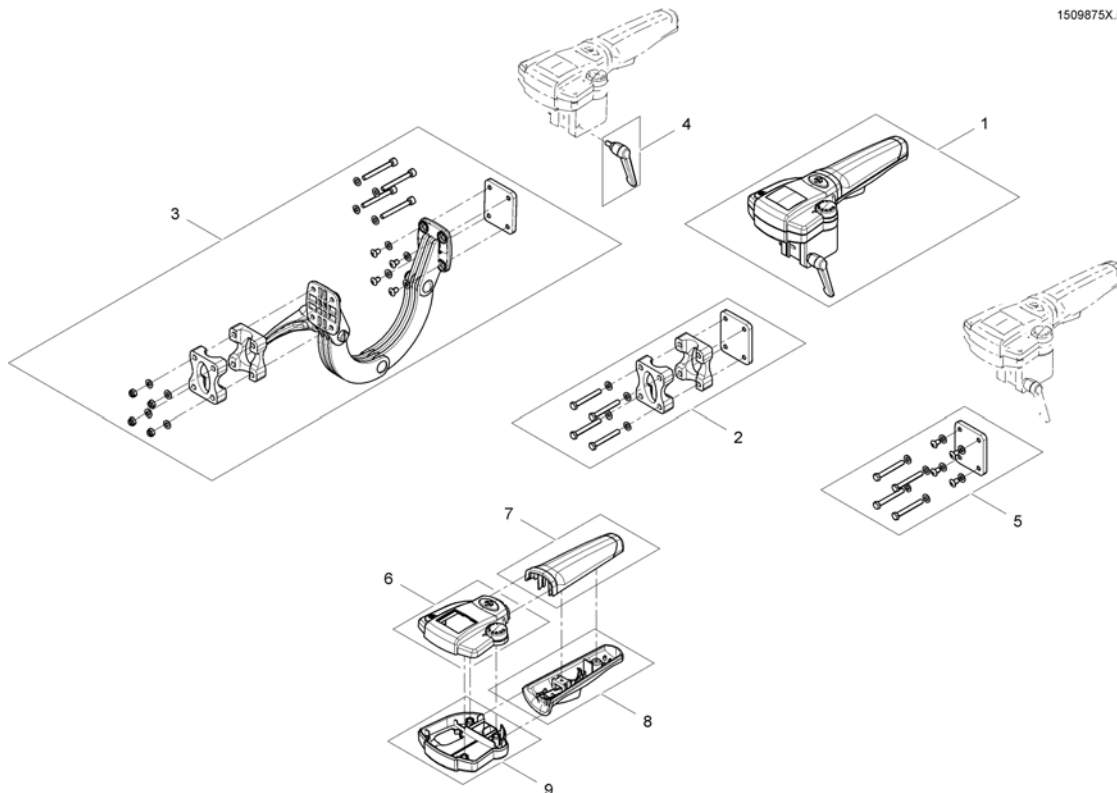

Intuitive Dual Control with brackets

1509875X.iso

Pos.	Part number	Description	Valid from → until	Qty
1	SP1509875	Intuitiv Dual Control (IDC) <i>For chairs build before 01/02/10 please also order SP1537148</i>		1
2	SP1522310	Fixed bracket		1
3	SP1521488	Adjustable bracket		1
4	SP1510135	Clamp lever M5x10		1
5	SP1537148	Supportplate IDC for chairs before 01.02.10		1
6	SP1579573	Upper Housing		1
7	SP1511060	Handhold upper part		1
8	SP1511099	Handhold lower part		1
9	SP1510470	Housing lower part		1