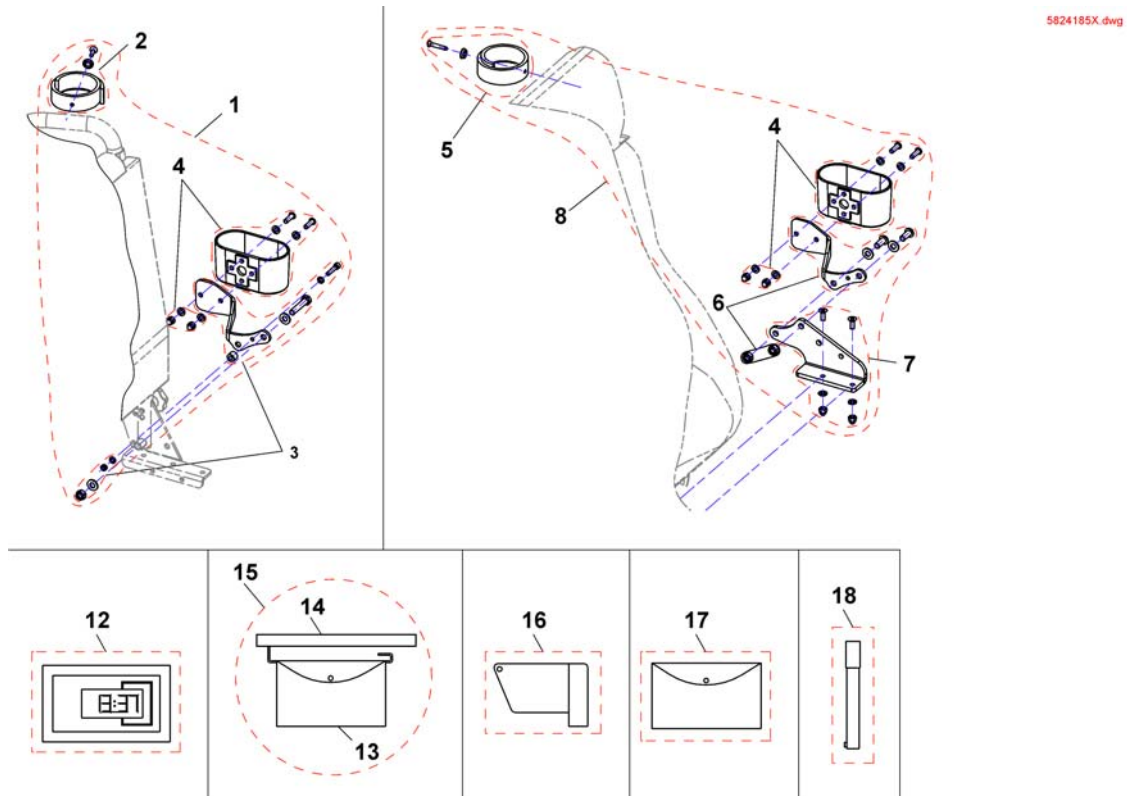

other Options

Pos.	Part number	Description	Valid from → until	Qty
1	SP1442901	Cane Holder for Standard-Seat, LH		1
1	SP1534877	Cane Holder for Standard Seat, cpl.		1
-	1449280	USW wizard dongle kit, EDL-USW, cpl.		1
2	SP5009551	Belt for Caneholder		1
3	SP5007160	Crutchholder cup		1
4	SP5824185	Cup for Caneholder		1
5	SP1420493	Belt for caneholder		1
7	SP1420477	bracket for caneholder Recaro		1
8	SP1442725	Cane Holder for Recaro Seat cpl.		1
12	SP1485700	Hour Counter for G-Motors		1
13	SP5314967	Bag for armrest		1
14	SP1430855	Holder for armrest bag		1
15	SP1430416	Bag for side panel, cpl. RH		1
16	SP1419695	Magnet key with bag		1
17	SPZ176015A	Nylon Bag		1
18	SPQ99991	Air Pump		1
19	SP1524591	Adapter Cable for Hour Counter		1