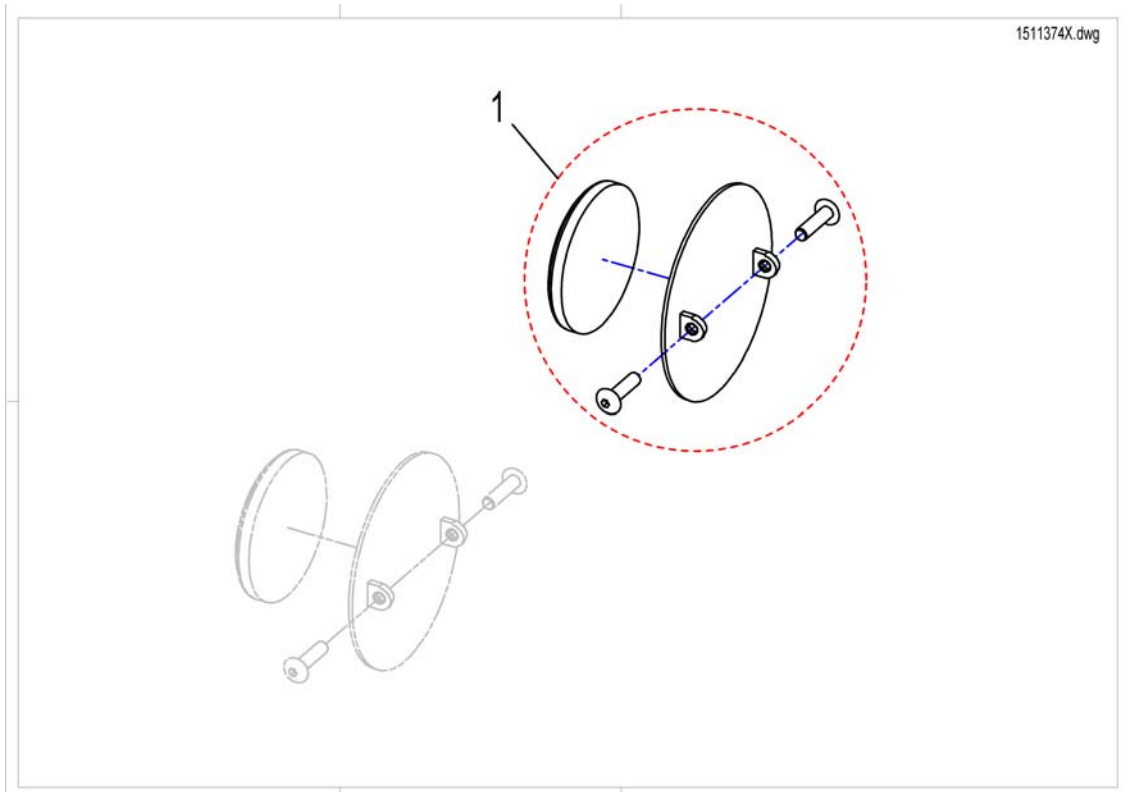

Reflector

Pos.	Part number	Description	Valid from → until	Qty
1	SP1511374	Reflector cpl.		1