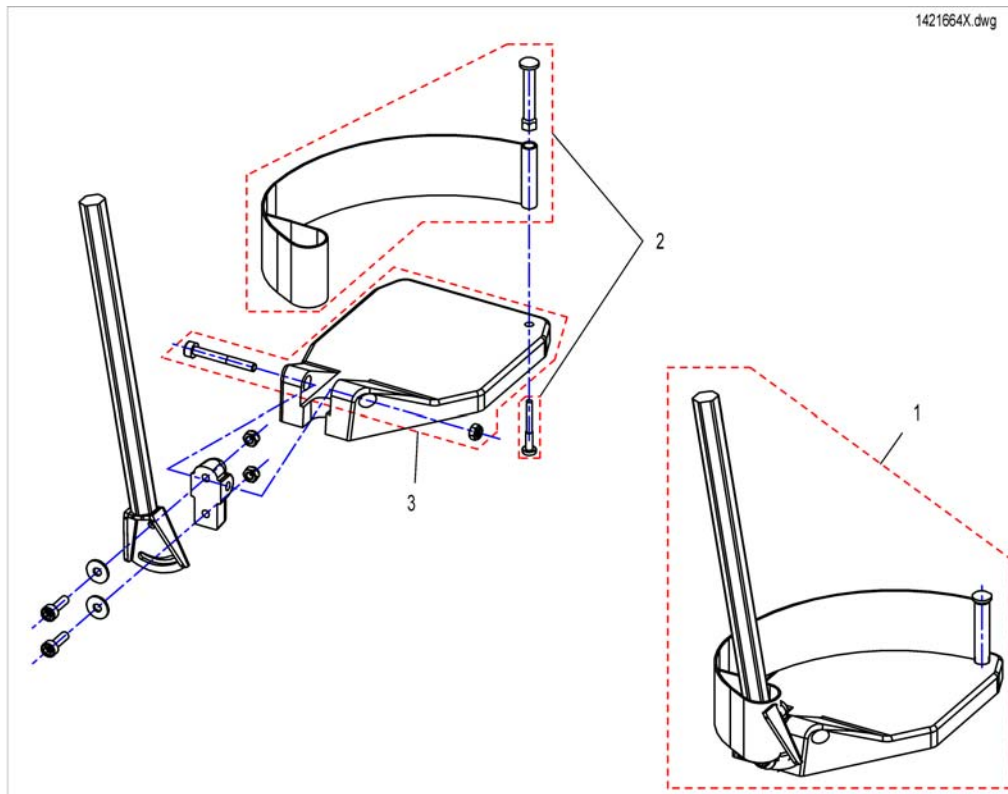

Footplate with support tube angle adjust. RH/LH

Pos.	Part number	Description	Valid from → until	Qty
1	SP1421664	Footplate RH anlge adjustable, with Support Tube cpl.		1
1	SP1421665	Footplate LH anlge adjustable, with Support Tube cpl.		1
2	SPB273011	Heel Strap		1
3	SPZ173217	Footplate LH		1
3	SPZ173218	Footplate RH		1