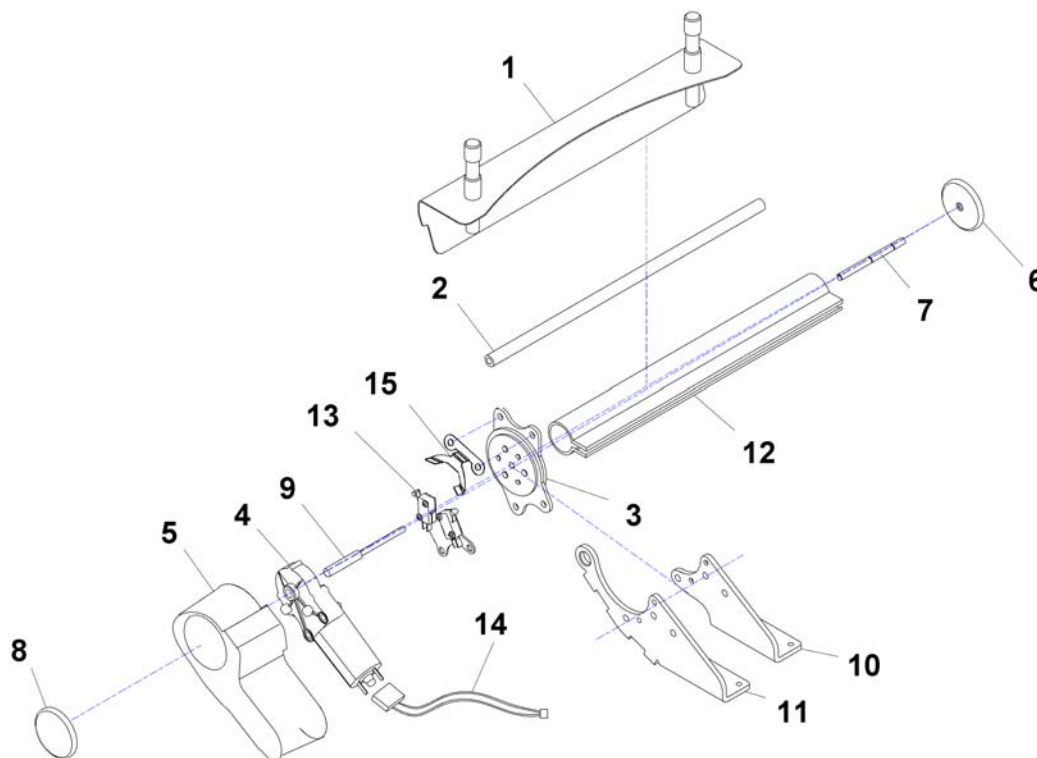

Backrest adjustment Flex/Contour electric

1440456X.dwg

Pos.	Part number	Description	Valid from → until	Qty
	SP1440407	ELECTRICAL BACK ADJUSTER, SEAT WIDTH 39CM, CPL.		1
	SP1440405	ELECTRICAL BACK ADJUSTER, SEAT WIDTH 43CM, CPL.		1
	SP1440406	ELECTRICAL BACK ADJUSTER, SEAT WIDTH 48CM, CPL.		1
	SP1440410	ELECTRICAL BACK ADJUSTER, SEAT WIDTH 39CM, FOR SLIDING ARMRESTS, CPL.		1
	SP1440408	ELECTRICAL BACK ADJUSTER, SEAT WIDTH 43CM, FOR SLIDING ARMRESTS, CPL.		1
	SP1440409	ELECTRICAL BACK ADJUSTER, SEAT WIDTH 48CM, FOR SLIDING ARMRESTS, CPL.		1
	SP1423210	BACKREST ADJUSTMENT ASSEMBLY KIT		1
	SP1529386	No description available.		1
1	1422119-9005	BACKREST BRACKET 390 MM		1
1	1419992-9005	BACKREST BRACKET 430 MM		1
1	1422112-9005	BACKREST BRACKET 480 MM		1
2	1420489	CONNECTING TUBE 380 MM		1
2	1420490	CONNECTING TUBE 430 MM		1
2	1420491	CONNECTING TUBE 480 MM		1
3	SP1423211	SEAT BRACE ELECTRIC BACKREST, 1 PAIR		1
4	1420475	GEAR MOTOR GMPG		1
5	1420998	MOTOR CAP		1
5	1428057	MOTOR CAP FOR ELECTRIC BACKREST SLIDING ARMREST		1
6	1421696	PERFORATED REFLECTOR, YELLOW		1
7	1420488-0002	SUPPORT SHAFT		1
8	1420482	REFLECTOR		1
9	1420487-0002	MOTOR SHAFT		1
10	1420477-9005	BRACE BRACKET MANUAL/ELECTRICAL LH		1
10	1421708-9005	BRACE BRACKET ELECTRICAL, RH		1
11	1429563-9005	FITTING ATTACHMENT RH F. SLIDING ARMREST		1
11	1429564-9005	FITTING ATTACHMENT LH F. SLIDING ARMREST		1
12	1442577	PROTECTIVE COVERING 380MM		1
12	1442578	PROTECTIVE COVERING 430MM		1
12	1442579	PROTECTIVE COVERING 480MM		1