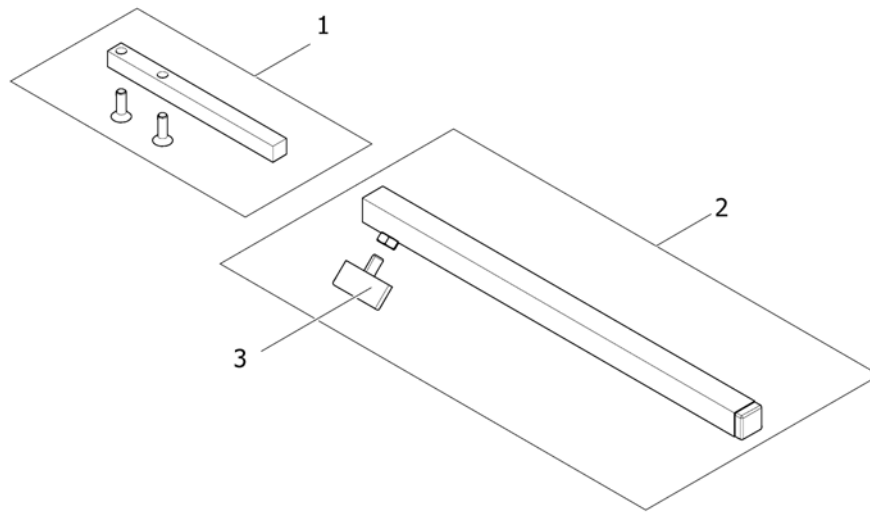

# Remote Bracket Standard

1559851.iso

Pos.	Part number	Description	Valid from → until	Qty
1	SP1436542	Support, Standard		1
2	SPS183040	Remote Bracket, Standard		1
3	L31001	Wing Scew M6X10		1