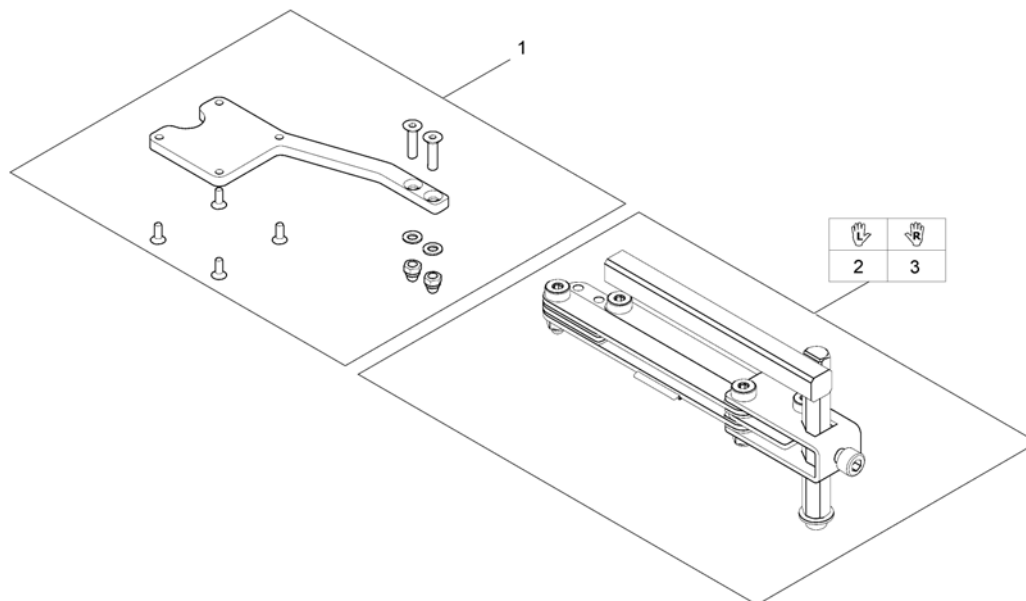

Remote Bracket Swing away & height adjust.

1560845.iso

Pos.	Part number	Description	Valid from → until	Qty
1	SP1527125	Remote Support for Bracket height adjustable and swing away		1
2	SP1496249	Remote bracket, height adjustable & swing away, LH		1
3	SP1496248	Remote bracket, height adjustable & swing away, RH		1