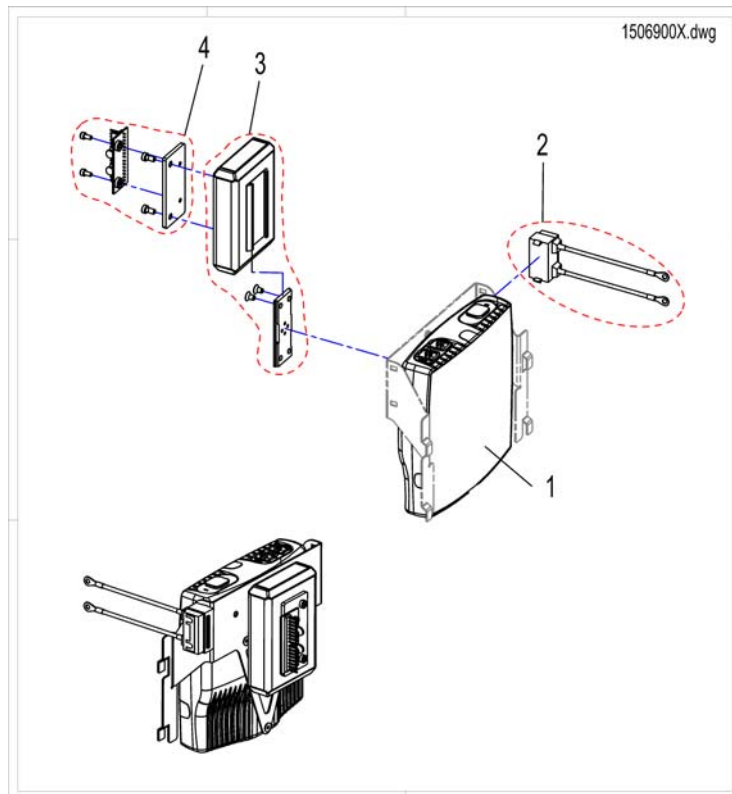

ACS Electronic Modules

Pos.	Part number	Description	Valid from → until	Qty
1	SP1440306	Electronicholder with Power Modul GBM		1
2	SP1436212	Fuse Holder		1
3	SP1440307	CLAM		1
4	SP1498327	Light Board cpl.		1