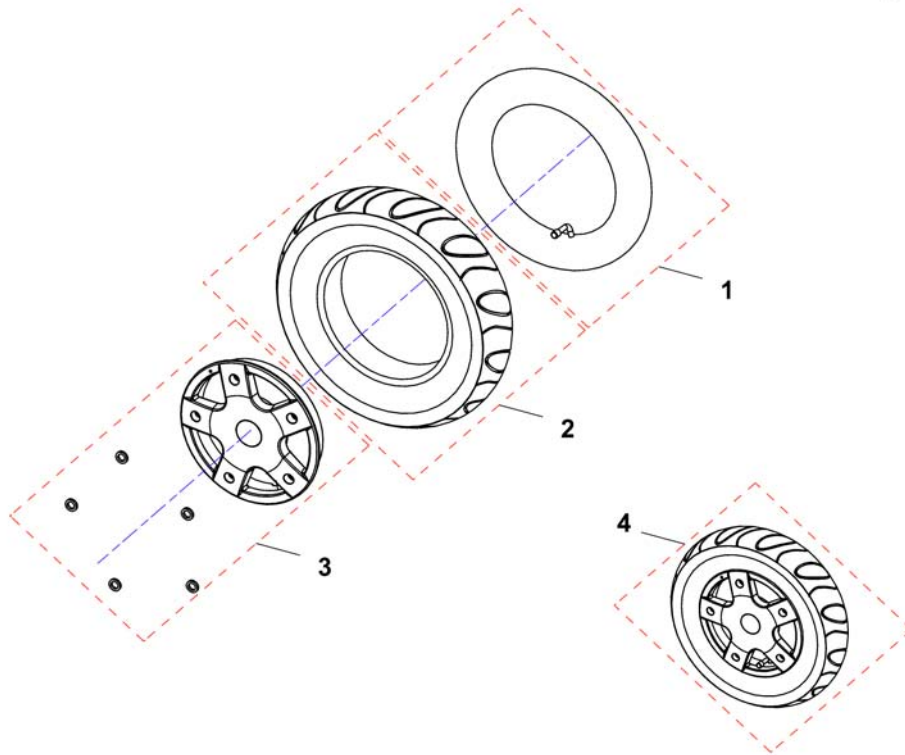

Rear Wheels True Track

1433537.dwg

Pos.	Part number	Description	Valid from → until	Qty
1	M12016	Tube 3.00-8" with valve TR 87-90/90°		1
1	1484644	Tube 3.00-8" with valve TR 87-90/90°, puncture protect		1
2	1415173	Tyre 3.00-8", grey		1
2	1430215	Tyre 3.00-8", grey, puncture proof		1
2	1419257	Tyre 3.00-8", black		1
2	1430217	Tyre 3.00-8", black, puncture-proof		1
-	M11968	Tyre 3.00-8", grey, Trelleborg		1
3	SP1429347	Rim, cpl.		1
4	SP1433537	Drive wheel, pneumatic, grey, cpl.		1
4	SP1433541	Drive wheel, puncture protected, grey, cpl.		1
4	SP1445027	Drive wheel, puncture proof, grey, cpl.		1
4	SP1433538	Drive wheel, pneumatic, black, cpl.		1
4	SP1433542	Drive wheel, puncture protected, black, cpl.		1
4	SP1446516	Drive wheel, puncture proof, black, cpl.		1
4	SP1513430	Drive wheel, pneumatic, grey, Heavy Duty, cpl.		1
-	SP1433543	Drive wheel (True Track), Trelleborg, pneumatic, cpl.		1
-	SP1433544	Drive wheel (True Track), Trelleborg, puncture protected, cpl.		1