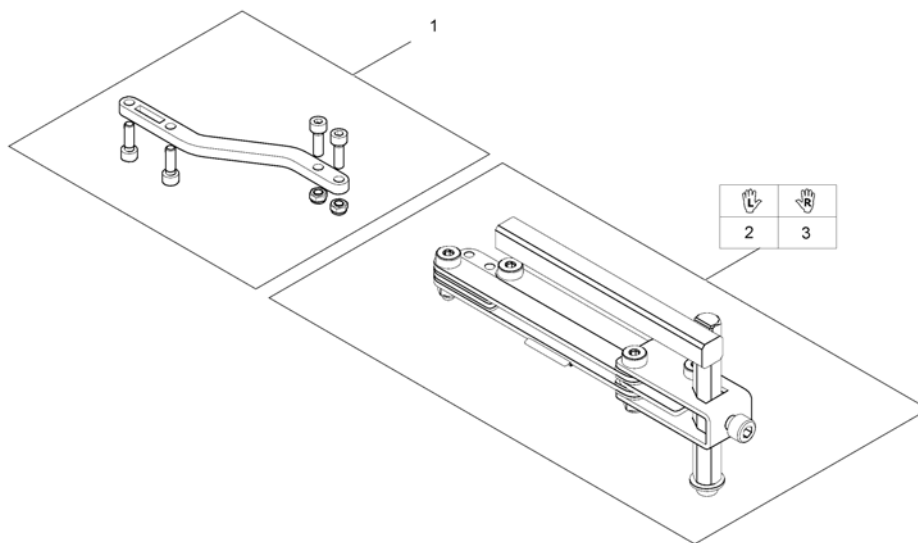

# Remote Bracket Standard

1559851.iso

Pos.	Part number	Description	Valid from → until	Qty
1	SP1436542	Support, Standard		1
2	SPS183040	Remote Bracket, Standard		1
3	L31001	Wing Scew M6X10		1

## Remote Bracket Swing away & height adjust.

1559852.iso

Pos.	Part number	Description	Valid from → until	Qty
1	SP1498222	Remote Support for Bracket height adjustable and swing away		1
2	SP1496249	Remote bracket, height adjustable & swing away, LH		1
3	SP1496248	Remote bracket, height adjustable & swing away, RH		1