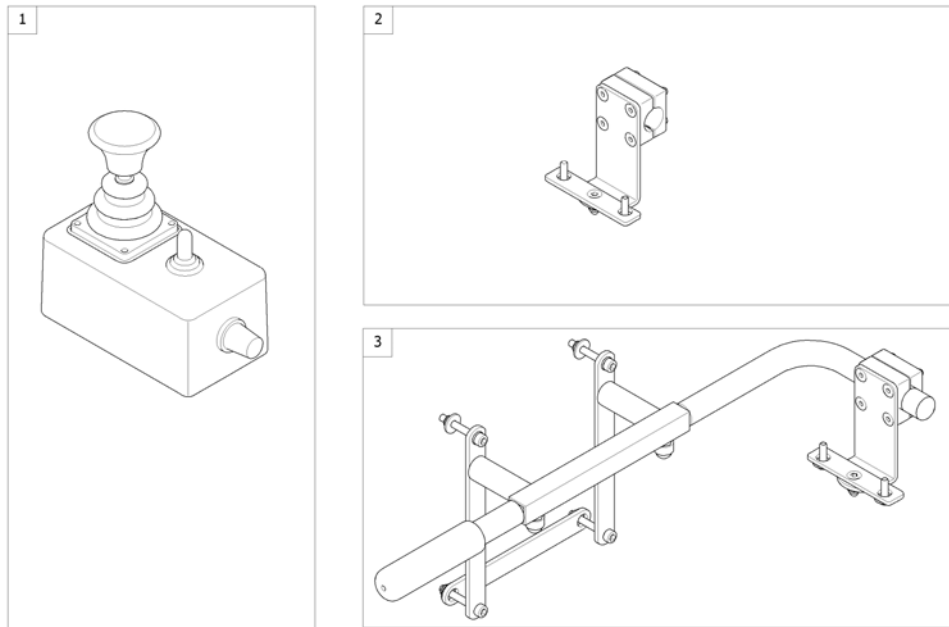

Dual Control with brackets

1563006 iso

Pos.	Part number	Description	Valid from → until	Qty
1	6001425	ACS dual control [1291/1292]		1
2	-	Remote Bracket Dual Control for Standard-/Contour-/Flex-Seat [1291/1292]		1
3	-	Remote Bracket Dual Control for Recaro Seat [1291/1292]		1