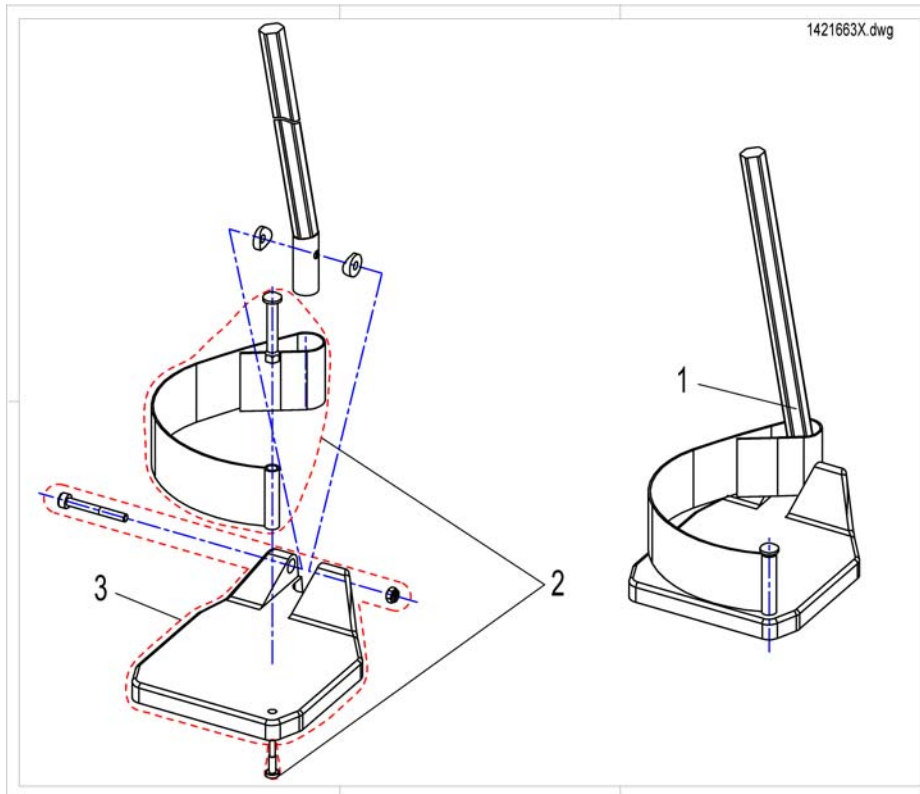

Footplate with support tube fix RH/LH

Pos.	Part number	Description	Valid from → until	Qty
1	SP1421662	Footplate RH fix, with Support Tube cpl.		1
1	SP1421663	Footplate LH fix, with Support Tube cpl.		1
2	SPB273011	Heel Strap		1
3	SPZ173217	Footplate LH		1
3	SPZ173218	Footplate RH		1