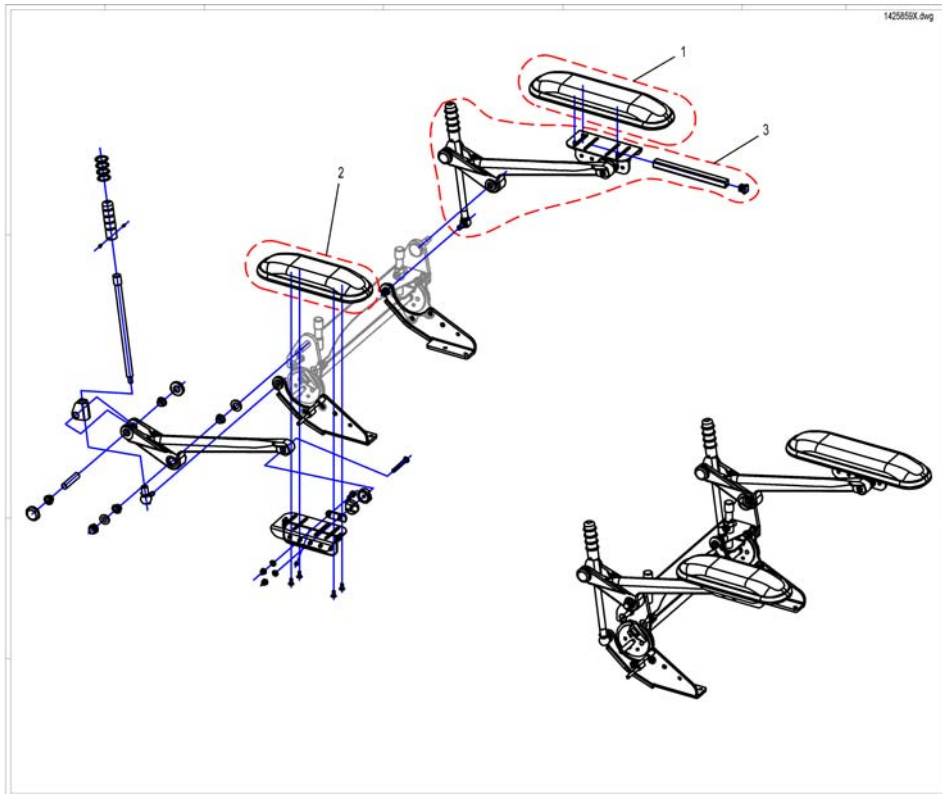

Sliding Armrest

Pos.	Part number	Description	Valid from → until	Qty
1	SP1513484	Armrest long		1
2	SP1513485	Armrest short		1
3	SP1425844	ALU-Armrest		1