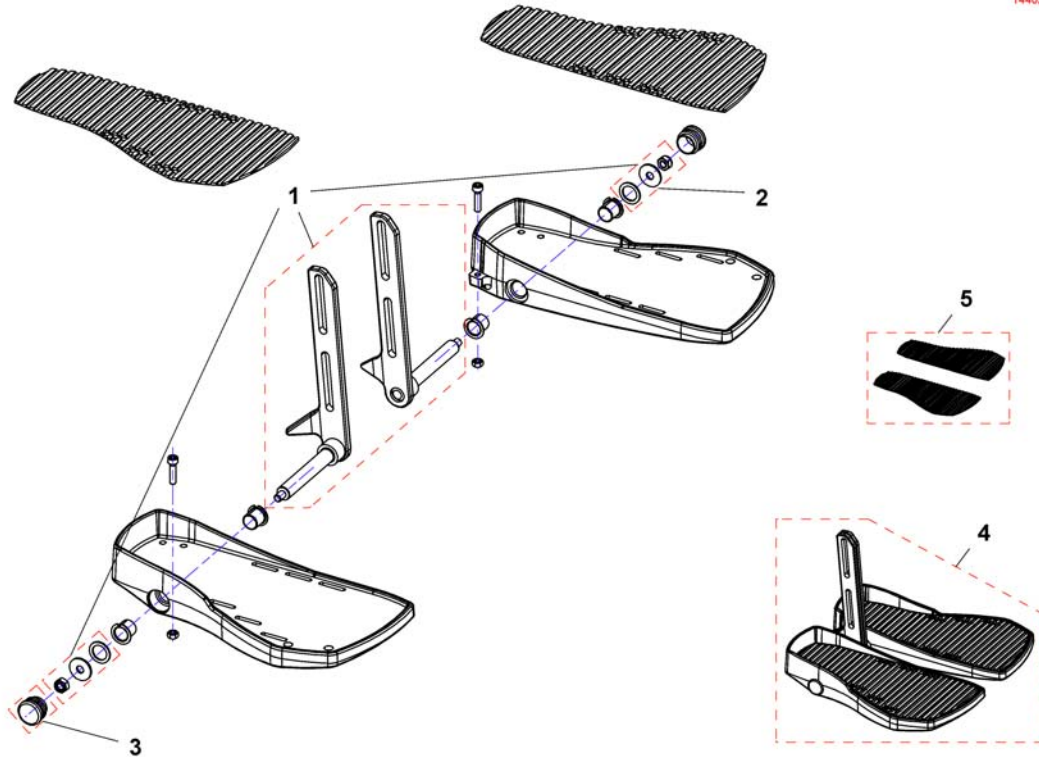

Support Tube with Footplate for central Legrest

1440290X.dwg

Pos.	Part number	Description	Valid from → until	Qty
1	SP1440442	Central Lower Legrest, small		1
1	SP1440443	Central Lower Legrest, medium		1
1	SP1440444	Central Lower Legrest, large		1
2	SPF00002	Fixation Kit		1
3	SP1440517	Darning		1
4	SP1440290	Central Lower Legrest, small (32-38cm), cpl.		1
4	SP1440291	Central Lower Legrest, medium (38-44cm), cpl.		1
4	SP1440292	Central Lower Legrest, large (44-50cm), cpl.		1
5	SP1546720	Footboardrubber		1