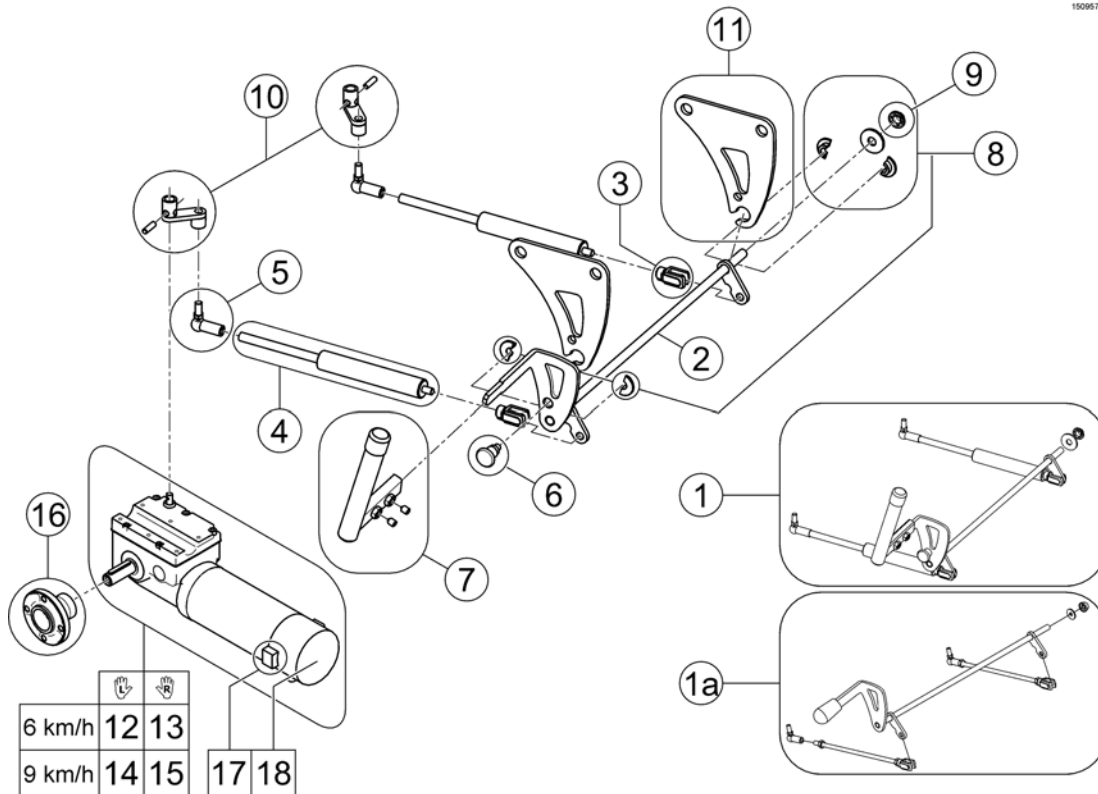

Motor & Decoupling 6/9 km/h

15095705TR iso

Pos.	Part number	Description	Valid from → until	Qty
1	SP1509570	Decoupling, complete <i>replaces SP1440712</i>	2008-07-16 →	1
1a	-	No longer available - please refer to Replacement Info for which part is to be used instead. <i>replaced by SP1509570</i>	→ 2008-07-15	0
2	1440643-9005	Disengager		1
3	1430139	Knuckle Joint		1
4	1509571	Gas spring		1
5	1430138	Angle Joint M6 R		1
6	5006742	Pull-Latch, small		1
7	SP1509652	Disengager lever, complete		1
8	1442690	Mounting-Kit Disengager		1
9	1442019	Starlock Cap 8 mm		1
10	1485273	Lever Arm Set incl. Assembly		1
11	1440701-0003	Holding Plate For Disengager		1
12	SP1436633	Motor 6km/h LH (Hua-Feng)	2008-07-16 →	1
13	SP1436632	Motor 6km/h RH (Hua-Feng)	2008-07-16 →	1
14	SP1528305	Motor 9km/h LH (Hua-Feng)		1
15	SP1528304	Motor 9km/h RH (Hua-Feng)		1
16	1509053-0002	Wheel Hub, 4-hole		1
17	1441655	Motor Brush Set (Hua-Feng)		1
18	P09199	Brake Kit ATG 106W (Hua-Feng)		1