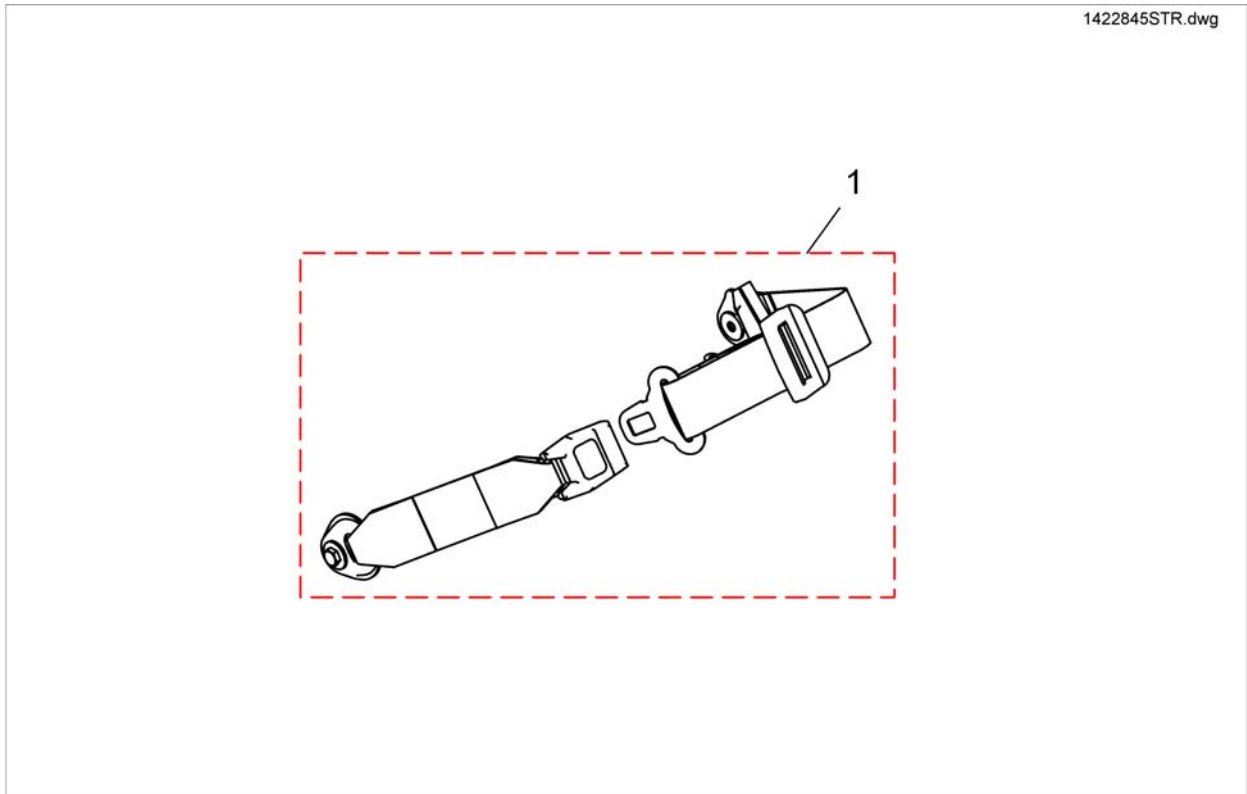

Retaining Belts

Pos.	Part number	Description	Valid from → until	Qty
1	1422845	Lap Belt, cpl.		1