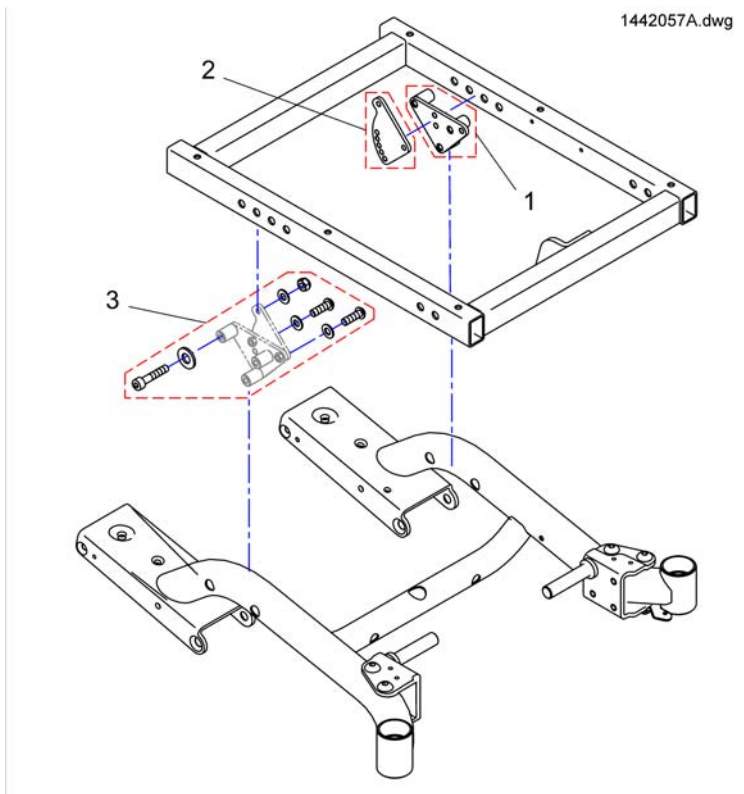

Seat Tilt manually settable

Pos.	Part number	Description	Valid from → until	Qty
1	1440733-9005	Plate Black Right		1
1	1440763-9005	Plate Black Left		1
2	1440721-9005	Fixing Plate		1
3	1442594	Mounting Kit Lifter And Rear Seat Fixation		1