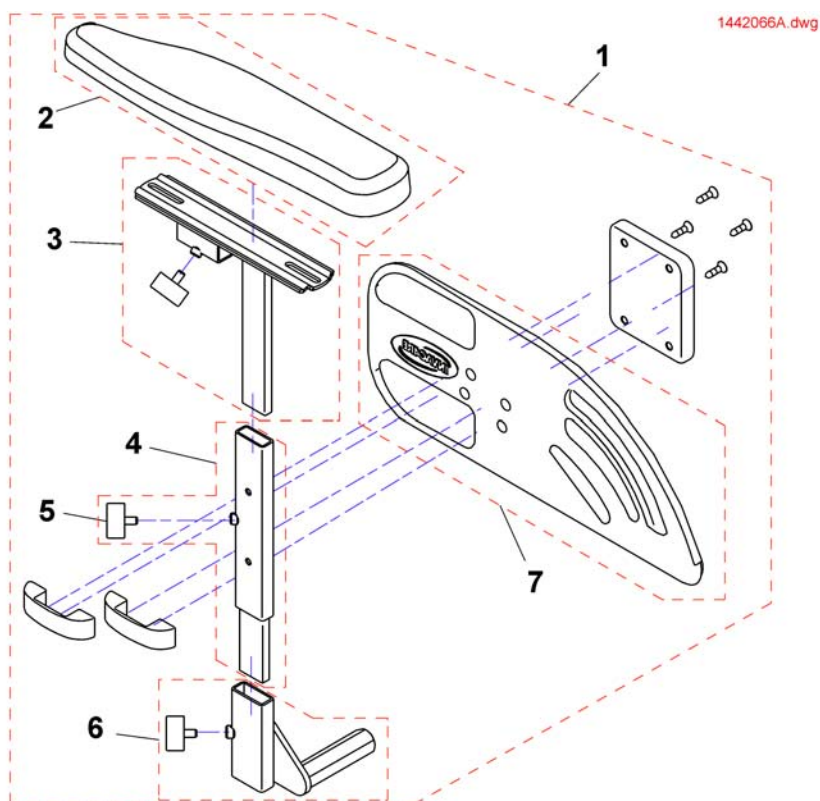

Armrest

Pos.	Part number	Description	Valid from → until	Qty
a	1450296	Fixing Kit Side Part Plate		1
1	SP1442016	Side Part LH cpl.		1
1	SP1442017	Side Part RH cpl.		1
2	1442618	Armrest Pad With Assembly Kit - LH cpl.		1
2	1442619	Armrest Pad With Assembly Kit - RH cpl.		1
3	1442020-9005	Arm Pad Bracket LH		1
3	1442021-9005	Arm Pad Bracket RH		1
4	1442012-9005	Side Part Adjustment RH		1
4	1442015-9005	Side Part Adjustment LH		1
5	L10024	Wing knobs M6x16		1
6	1442024-9005	Armrest Support Tube LH		1
6	1442025-9005	Armrest Support Tube RH		1
7	1433291	Skirt-Guard (single part) - LH		1
7	1433292	Skirt-Guard (single part) - RH		1