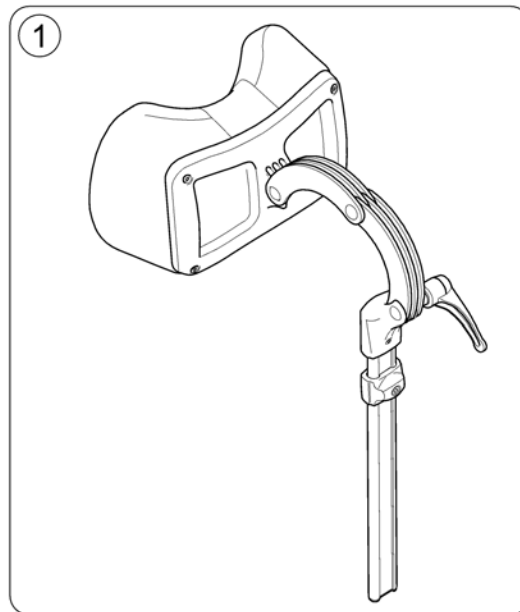

Rear View Mirror

158884.svg

Pos.	Part number	Description	Valid from → until	Qty
1	SP1422881	Rear Mirror Complete With Support		1
2	L31001	Wing Scew M6X10		1

Crash-Kit

1536575X.dwg

Pos.	Part number	Description	Valid from → until	Qty
1	SP1536575	Crash-Kit		1

Headrest

1509190.000

Pos.	Part number	Description	Valid from → until	Qty
1	1508848	NECKREST		1
2	SP1422914	Head-/Neckrest Bracket, cpl.		1

Caneholder

1588833 rev

Pos.	Part number	Description	Valid from → until	Qty
1	SP1422844	Caneholder Std. cpl.		1
2	SP1420493	Belt for caneholder		1