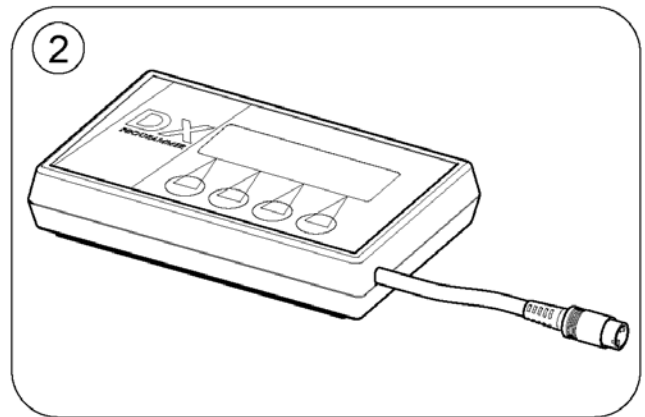

Programming Kits

1584805 iso

Pos.	Part number	Description	Valid from → until	Qty
1	1449280	USW wizard dongle kit, EDL-USW, cpl.		1
2	6001450	Hand Programmer, Instrucions In French, German, Spanish		1
	SP1441551	Programming Adapter Shark DK-ADAPT (necessary to program Shark)		1