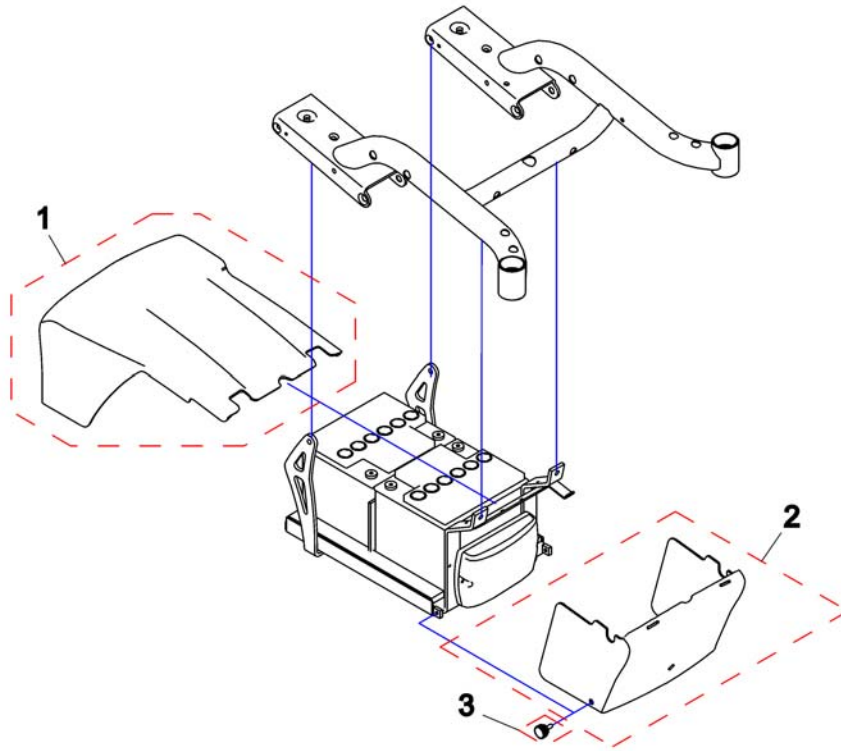

Shrouds

1442067STR.dwg

Pos.	Part number	Description	Valid from → until	Qty
1	SP1442599	Battery Cover Rear Complete		1
2	1440684-9006	Battery Cover Front <i>Only usable with SHARK Powermodule - used since CTM Serial-No. 10AMB0201</i>		1
3	1440769	Hand wheel		1