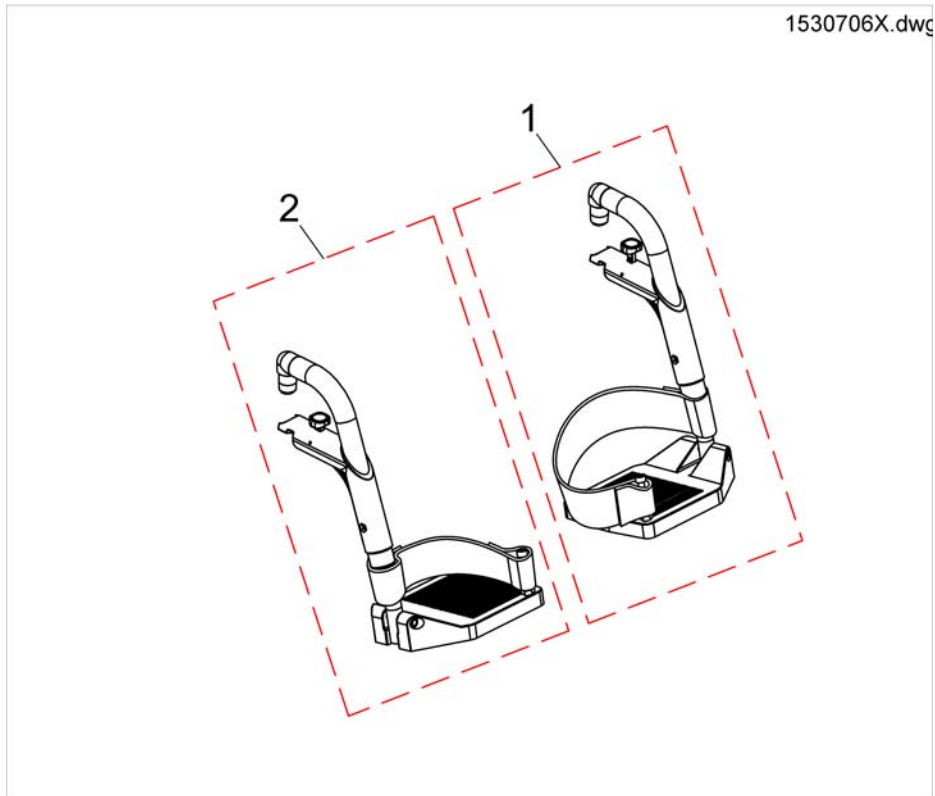

Legrests 80°

Pos.	Part number	Description	Valid from → until	Qty
1	SP1530706	Legrest LH		1
2	SP1530707	Legrest RH		1