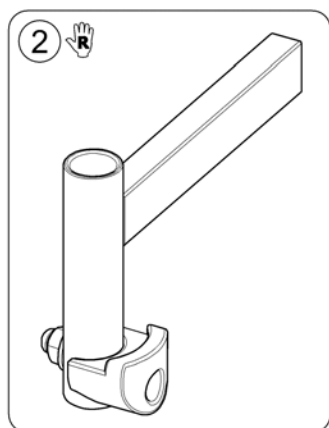

Seat Tilt manually settable

Pos.	Part number	Description	Valid from → until	Qty
1	1440733-9005	Plate Black Right		1
1	1440763-9005	Plate Black Left		1
2	1440721-9005	Fixing Plate		1
3	1442594	Mounting Kit Lifter And Rear Seat Fixation		1

Seat angle adjustment, manual

1442057D.dwg

Pos.	Part number	Description	Valid from → until	Qty
1	1449107	Seat Fixation front with manual Seat Tilt, cpl.		1

Backrest

Pos.	Part number	Description	Valid from → until	Qty
1	1419996-9005	Back Tube 480 mm		1
2	SP1423208	Std. Backrest Assembly Kit cpl.		1
3	SP1420444	Star Grip M8		1
4	SP1444987	Back Adjuster Standard, Back Height 48 cm, With Backrest Upholstery,		1
5	1420445	Backrest upholstery, 480mm		1
6	1422062	Sling Back with Backrest upholstery 480 mm		1

Pos.	Part number	Description	Valid from → until	Qty
1	SP1530703	Legrest Support, Stream 80° - LH		1
2	SP1530704	Legrest Support, Stream 80° - RH		1

Legrest Supports

1530703X.iss

Pos.	Part number	Description	Valid from → until	Qty
1	SP1530703	Legrest Support, Stream 80° - LH	→ 2015-05-31	1
1	SP1441526	Legrest Support Std. 80° / Elevating - LH	2015-06-01 →	1
2	SP1530704	Legrest Support, Stream 80° - RH	→ 2015-05-31	1
2	SP1441527	Legrest Support Std. 80° / Elevating - RH	2015-06-01 →	1
3	SP1588726	Kit, Support Nose	2015-06-01 →	1