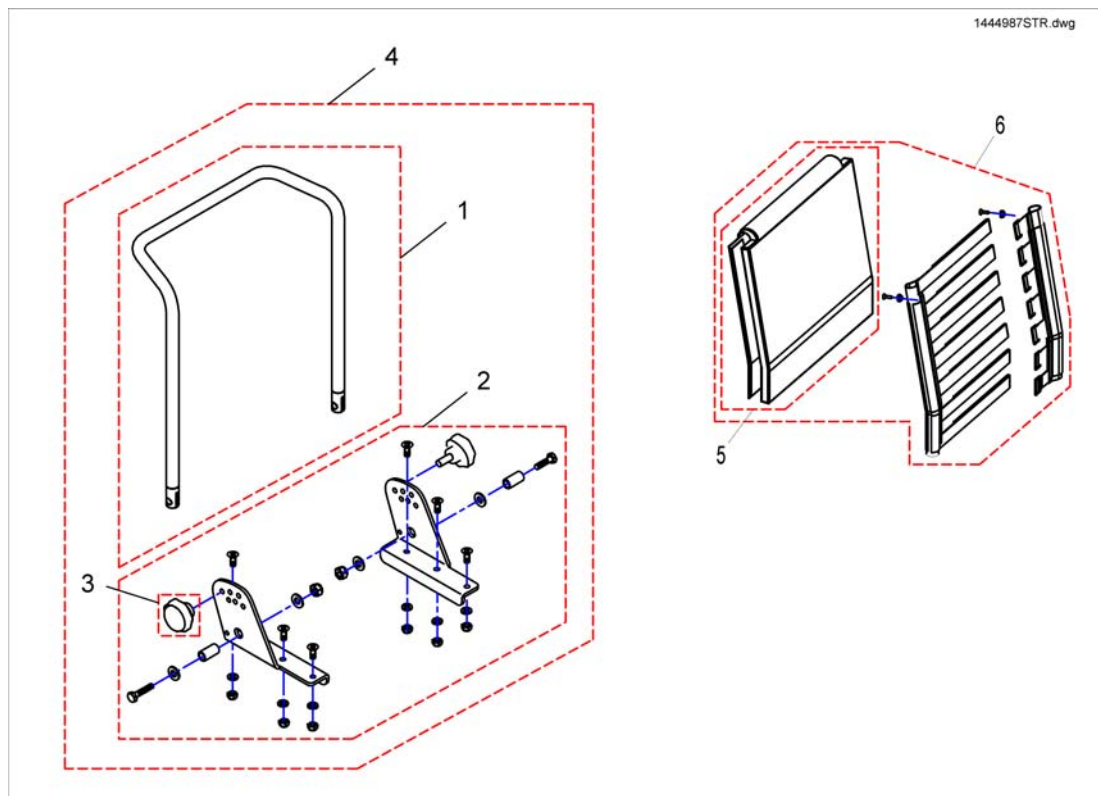

Backrest

Pos.	Part number	Description	Valid from → until	Qty
1	1419996-9005	Back Tube 480 mm		1
2	SP1423208	Std. Backrest Assembly Kit cpl.		1
3	SP1420444	Star Grip M8		1
4	SP1444987	Back Adjuster Standard, Back Height 48 cm, With Backrest Upholstery,		1
5	1420445	Backrest upholstery, 480mm		1
6	1422062	Sling Back with Backrest upholstery 480 mm		1