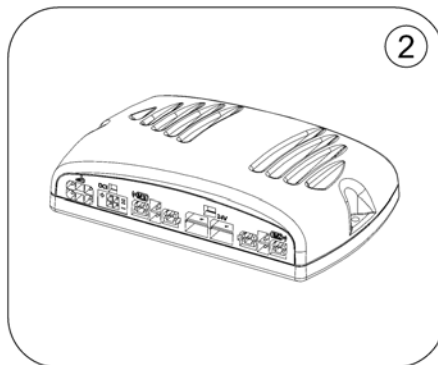

1500784.indd

Pos.	Part number	Description	Valid from → until	Qty
1	-	Powermodules		1
1	-	Powermodul		1
2	-	Remotes & Brackets		1
3	-	Cables & Accessories		1

Powermodules

1537235X.jpg

Pos.	Part number	Description	Valid from → until	Qty
1	SP1537235	Powermodule, Shark, DK-PMB50	→ 2013-12-31	1
2	SP1577053	Powermodule, Shark, 75A, 2 Actuators, DK-PMB28 <i>Latest Drive Profile has to be loaded! - Replaces DK-PMB31!</i>	2014-01-01 →	1