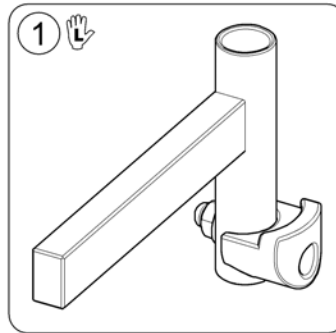

Seat Tilt manually settable

Pos.	Part number	Description	Valid from → until	Qty
1	1440733-9005	Plate Black Right		1
1	1440763-9005	Plate Black Left		1
2	1440721-9005	Fixing Plate		1
3	1442594	Mounting Kit Lifter And Rear Seat Fixation		1

Seat angle adjustment, manual

1442057D.dwg

Pos.	Part number	Description	Valid from → until	Qty
1	1449107	Seat Fixation front with manual Seat Tilt, cpl.		1

Backrest

Pos.	Part number	Description	Valid from → until	Qty
1	1419996-9005	Back Tube 480 mm		1
2	SP1423208	Std. Backrest Assembly Kit cpl.		1
3	SP1420444	Star Grip M8		1
4	SP1444987	Back Adjuster Standard, Back Height 48 cm, With Backrest Upholstery,		1
5	1420445	Backrest upholstery, 480mm		1
6	1422062	Sling Back with Backrest upholstery 480 mm		1

Pos.	Part number	Description	Valid from → until	Qty
1	SP1530703	Legrest Support, Stream 80° - LH		1
2	SP1530704	Legrest Support, Stream 80° - RH		1

Legrest Supports

1530703X.iss

Pos.	Part number	Description	Valid from → until	Qty
1	SP1530703	Legrest Support, Stream 80° - LH	→ 2015-05-31	1
1	SP1441526	Legrest Support Std. 80° / Elevating - LH	2015-06-01 →	1
2	SP1530704	Legrest Support, Stream 80° - RH	→ 2015-05-31	1
2	SP1441527	Legrest Support Std. 80° / Elevating - RH	2015-06-01 →	1
3	SP1588726	Kit, Support Nose	2015-06-01 →	1