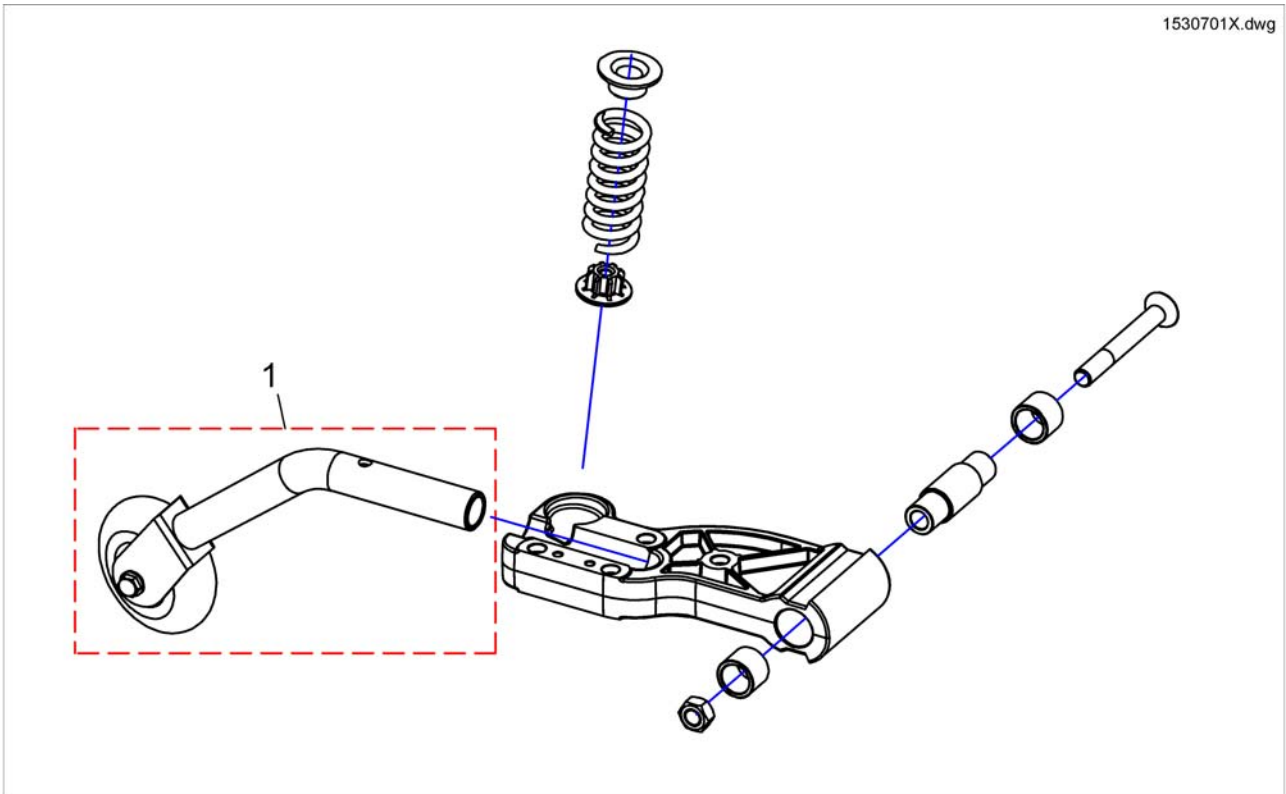

Anti-Tipper

1530701X.dwg

Pos.	Part number	Description	Valid from → until	Qty
1	SP1530701	Anti-Tipper		1