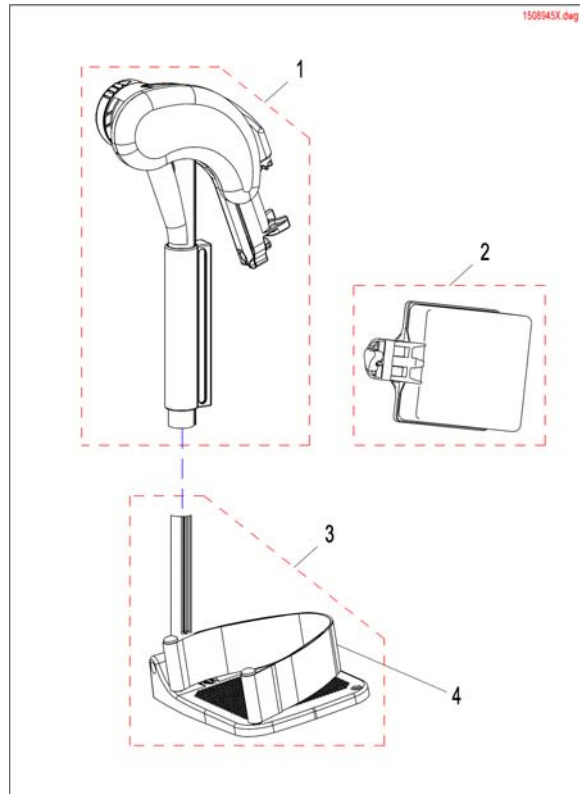

Legrest, manually height adjustable (01.06.2015 =>)

Pos.	Part number	Description	Valid from → until	Qty
1	1513006	HANGER ALU2008, AA, RIGHT, CPL		1
1	1513007	HANGER ALU2008, AA, LEFT, CPL		1
2	1516314	CALF PAD 15 (165x170x80), CPL		1
2	1518532	Calfpad, 19", Dartex black, cpl.		1
3	SP1442853	Lower Legrest RH With Angle Adjustable Footplate, With Heel Strap. Width		1
3	SP1442854	Lower Legrest LH With Angle Adjustable Footplate, With Heel Strap. Width		1
4	1430402	HEELSTRAP COMPLETE		1