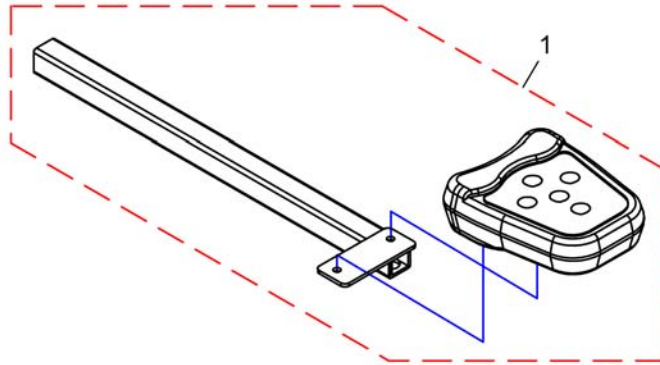

Lightboard

1531199X.dwg

Pos.	Part number	Description	Valid from → until	Qty
1	SP1531199	Lightboard		1