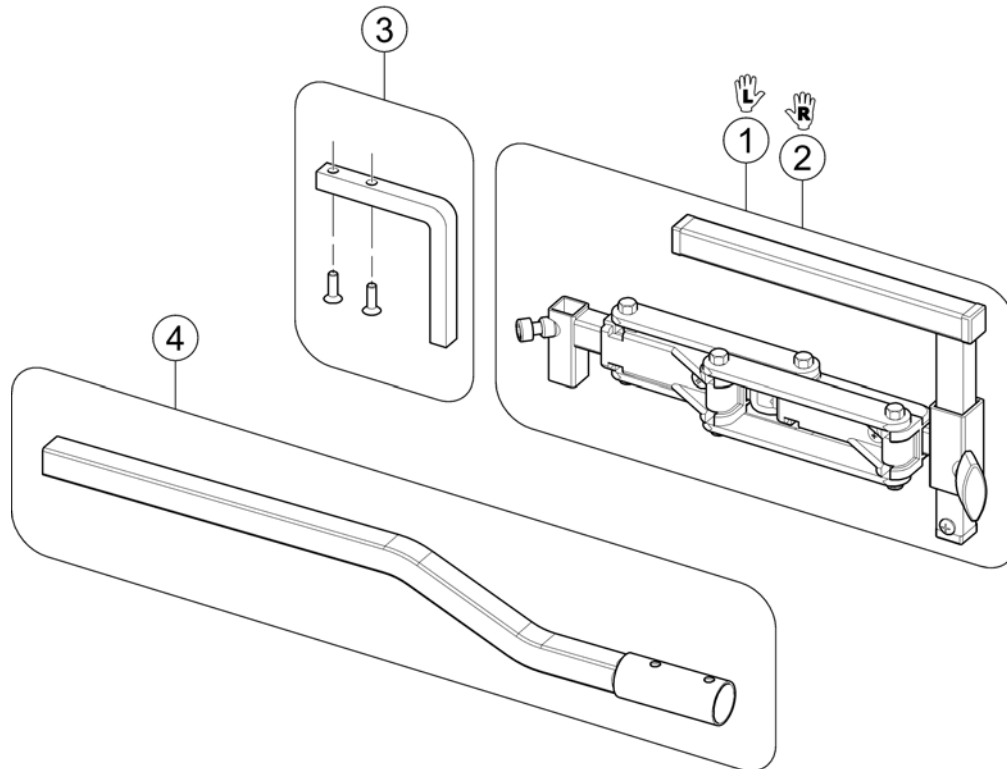

Remote Brackets

1421795X.000

Pos.	Part number	Description	Valid from → until	Qty
1	SP1421796	Swing-Out Height-Adjustable Remote Holder LH		1
2	SP1421795	Swing-Out Height-Adjustable Remote Holder RH		1
3	SP1436543	Joystick Box Support Swing Away REM 24SD & Shark, With Screws		1
4	1433384-0216	Remote Bracket Standard		1