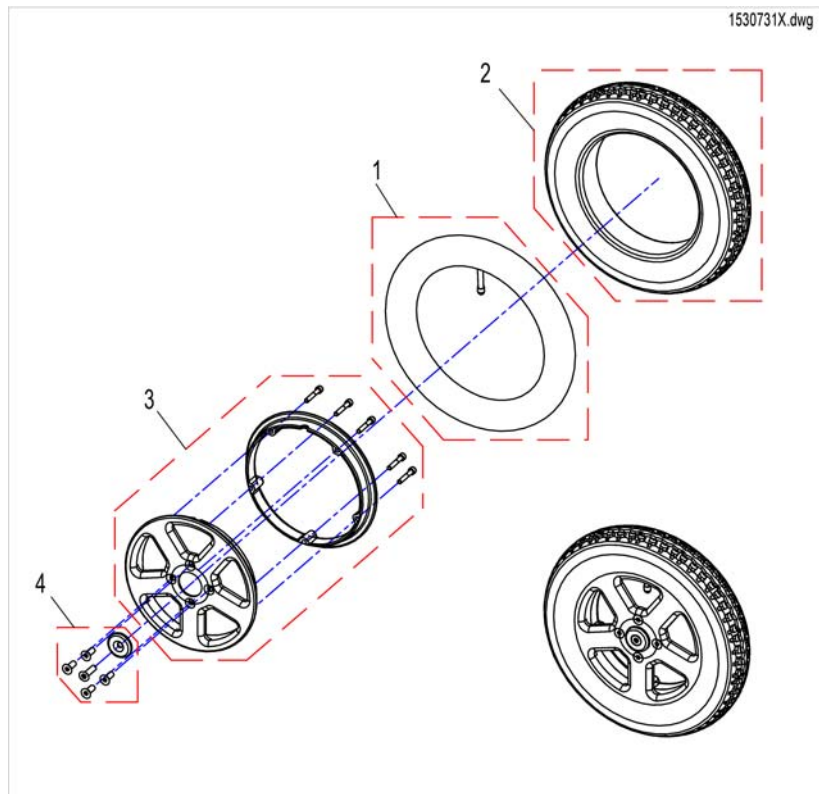

Drive Wheel

Pos.	Part number	Description	Valid from → until	Qty
1	M12016	Tube 3.00-8" with valve TR 87-90/90°	→ 2015-05-31	1
2	SP1530766	Tire	→ 2015-05-31	1
3	SP1141342	Tire 14 x 3.00" puncture proof	2015-06-01 →	1
3	1442602	Wheel Rim Kit black, cpl.		1
4	1440294	Wheel Fixing Kit Wheel 12-1/2		1