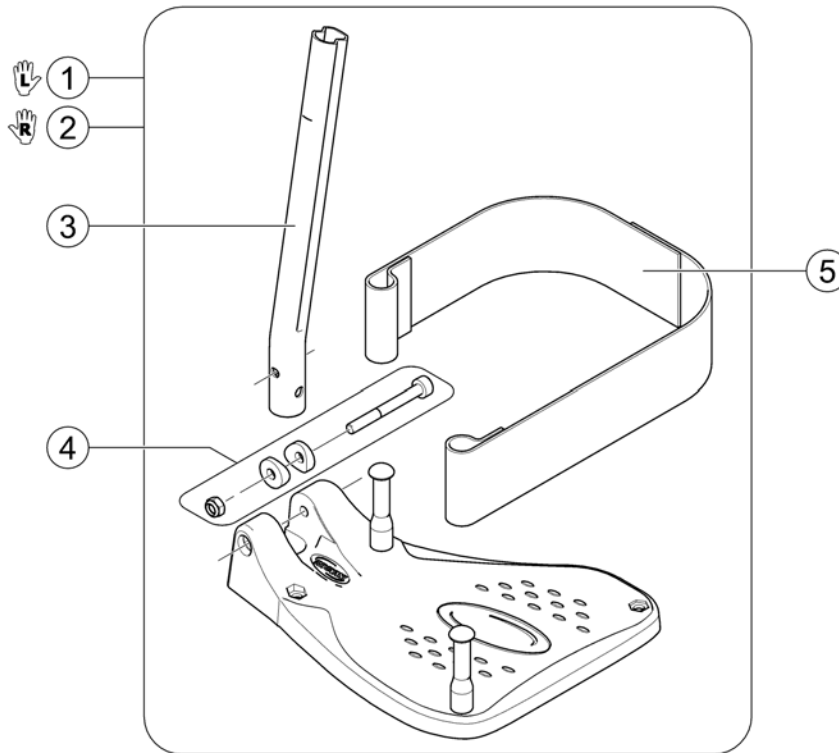

Legrests 80°

Pos.	Part number	Description	Valid from → until	Qty
1	SP1530706	Legrest LH		1
2	SP1530707	Legrest RH		1

Legrests 80° (=> 31.05.2015)

Pos.	Part number	Description	Valid from → until	Qty
1	SP1530706	Legrest LH	→ 2015-05-31	1
2	SP1530707	Legrest RH	→ 2015-05-31	1

Hanger Std. 80° (01.06.2015 =>)

1588852 Rev

Pos.	Part number	Description	Valid from → until	Qty
1	SP1574349-9005	Hanger Standard 80° cpl. - black		1
2	SP1588727	Kit, Pivot Std. 80° Hanger		1
3	SP1588731	Nose locking Kit		1
4	SP1588730	Calf Strap Holder, cpl.		1
5	1424571	Springscrew		1

Footplate, Standard (01.06.2015 =>)

158854.iss

Pos.	Part number	Description	Valid from → until	Qty
1	SP1537944	Footrest Tube with Footplate for Hanger, cpl.43-45,5cm LH		1
2	SP1537942	Footrest Tube with Footplate for Hanger, cpl.43-45,5cm RH		1
3	1434561-0010	Footrest Tube, Short		1
4	1430433	Screw Kit, Footrest Fixed		1
5	SP1442467	Heel Strap cpl.		1