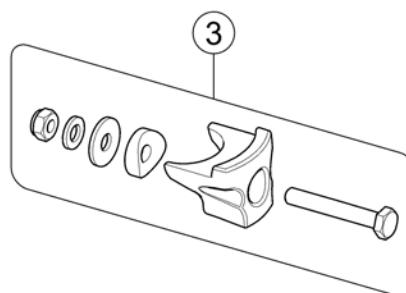

Seat angle adjustment, manual

1442057D.dwg

Pos.	Part number	Description	Valid from → until	Qty
1	1449107	Seat Fixation front with manual Seat Tilt, cpl.		1

Backrest

Pos.	Part number	Description	Valid from → until	Qty
1	1419996-9005	Back Tube 480 mm		1
2	SP1423208	Std. Backrest Assembly Kit cpl.		1
3	SP1420444	Star Grip M8		1
4	SP1444987	Back Adjuster Standard, Back Height 48 cm, With Backrest Upholstery,		1
5	1420445	Backrest upholstery, 480mm		1
6	1422062	Sling Back with Backrest upholstery 480 mm		1

Pos.	Part number	Description	Valid from → until	Qty
1	SP1530703	Legrest Support, Stream 80° - LH		1
2	SP1530704	Legrest Support, Stream 80° - RH		1

Legrest Supports

1530703X.iss

Pos.	Part number	Description	Valid from → until	Qty
1	SP1530703	Legrest Support, Stream 80° - LH	→ 2015-05-31	1
1	SP1441526	Legrest Support Std. 80° / Elevating - LH	2015-06-01 →	1
2	SP1530704	Legrest Support, Stream 80° - RH	→ 2015-05-31	1
2	SP1441527	Legrest Support Std. 80° / Elevating - RH	2015-06-01 →	1
3	SP1588726	Kit, Support Nose	2015-06-01 →	1