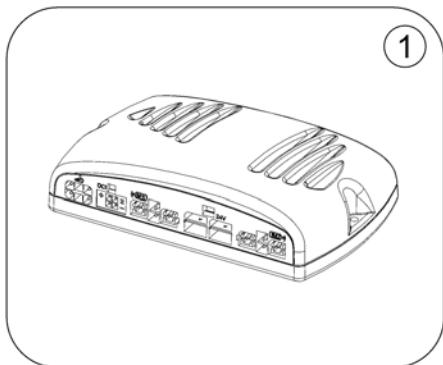

1500784.indd

Pos.	Part number	Description	Valid from → until	Qty
1	-	Powermodules		1
1	-	Powermodul		1
2	-	Remotes & Brackets		1
3	-	Cables & Accessories		1

Powermodules

1537235X.jpg

Pos.	Part number	Description	Valid from → until	Qty
1	SP1537235	Powermodule, Shark, DK-PMB50	→ 2013-12-31	1
2	SP1577053	Powermodule, Shark, 75A, 2 Actuators, DK-PMB28 <i>Latest Drive Profile has to be loaded! - Replaces DK-PMB31!</i>	2014-01-01 →	1