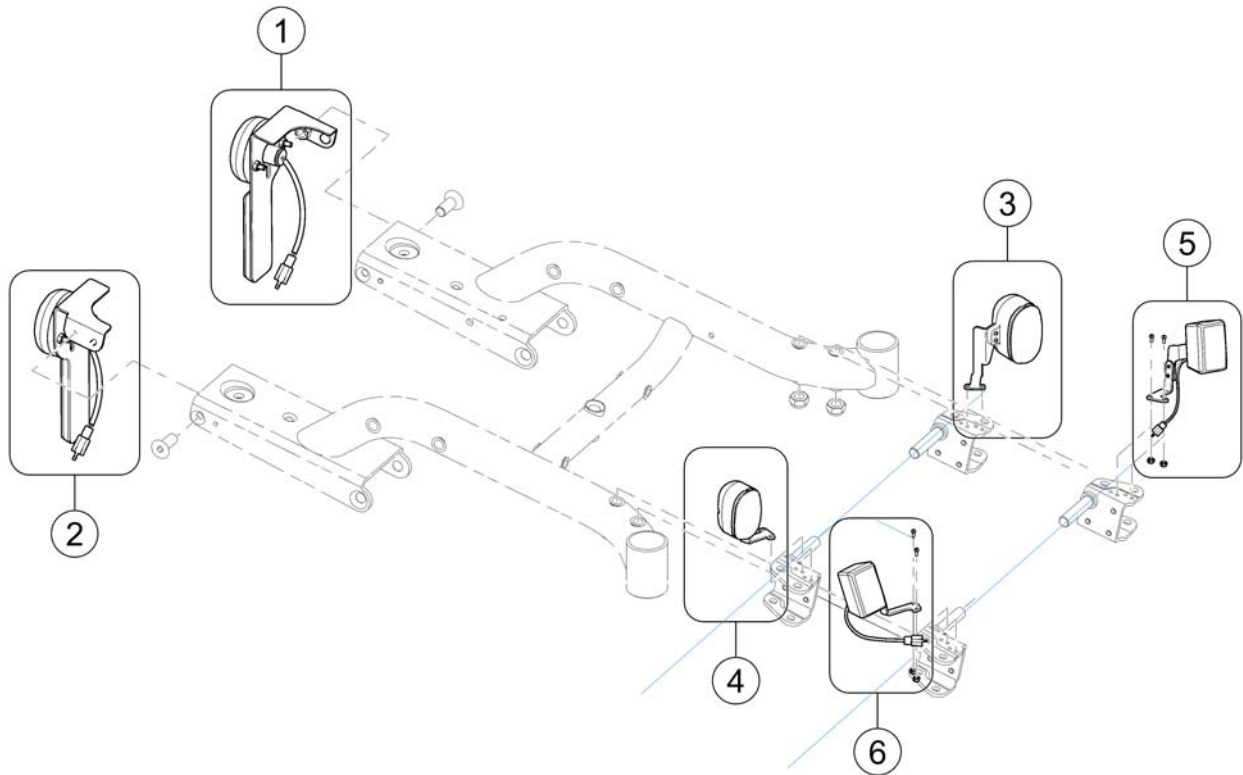

Lightsystem

15/1669-00

Pos.	Part number	Description	Valid from → until	Qty
1	SP1530676	Rearlight LH		1
2	SP1530678	Rearlight RH		1
3	SP1530697	Frontlight LH	→ 2013-12-31	1
4	SP1530698	Frontlight RH	→ 2013-12-31	1
5	SP1579639	Headlamp Assy LH (German homologation)	2014-01-01 →	1
6	SP1579640	Headlamp Assy RH (German homologation)	2014-01-01 →	1
-	SP1530210	Retrofitting-Kit Light, cpl. with Lightboard	→ 2013-12-31	1