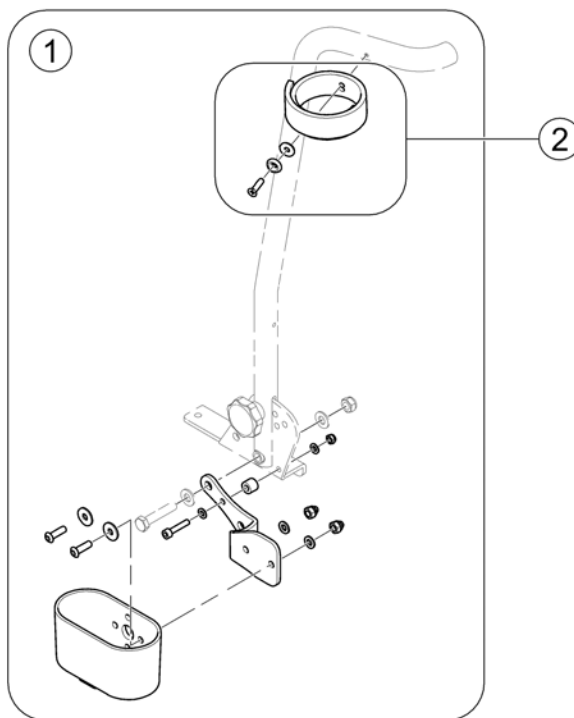

Headrest

1509190.000

Pos.	Part number	Description	Valid from → until	Qty
1	1508848	NECKREST		1
2	SP1422914	Head-/Neckrest Bracket, cpl.		1

Caneholder

1588833 rev

Pos.	Part number	Description	Valid from → until	Qty
1	SP1422844	Caneholder Std. cpl.		1
2	SP1420493	Belt for caneholder		1