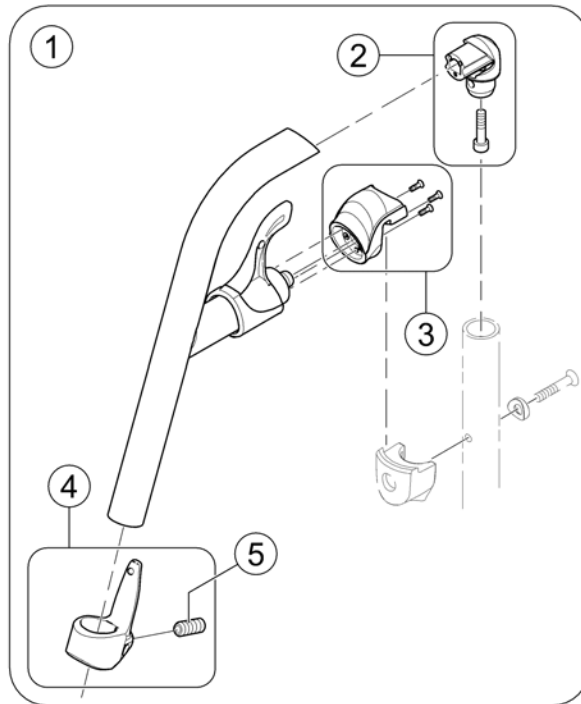

Hanger Std. 80° (01.06.2015 =>)

1588852 Rev

Pos.	Part number	Description	Valid from → until	Qty
1	SP1574349-9005	Hanger Standard 80° cpl. - black		1
2	SP1588727	Kit, Pivot Std. 80° Hanger		1
3	SP1588731	Nose locking Kit		1
4	SP1588730	Calf Strap Holder, cpl.		1
5	1424571	Springscrew		1