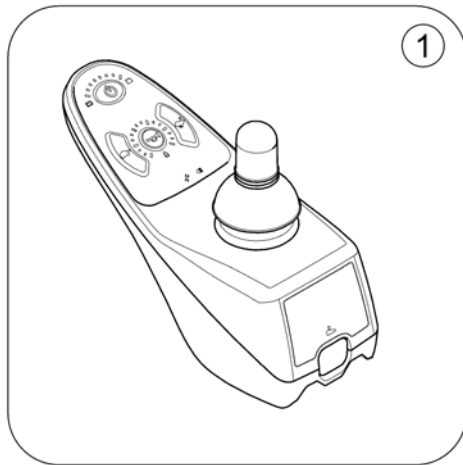

Remotes

1590135.iso

Pos.	Part number	Description	Valid from → until	Qty
-	-	A-Series 1136742 no longer available.	→ 2010-08-19	0
1	1492567	Remote DK-REM D01, Shark2 (Drive only)	2010-08-20 →	1

Remotes

1579646 iso