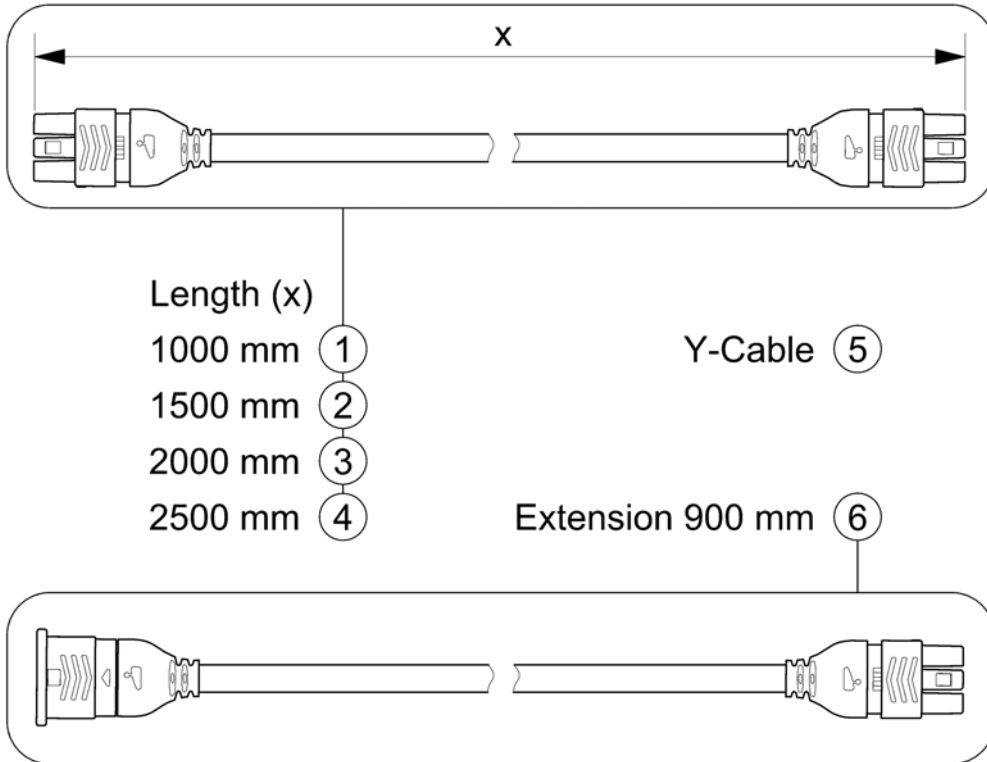

SHARKBUSKABEL.00

Pos.	Part number	Description	Valid from → until	Qty
1	1448922	Bus Cable Shark 1000mm		1
2	1450313	Buscable Shark 1500mm		1
3	1484911	Buscable Shark 2000mm		1
4	SP1510073	Buscable Shark 2500mm		1
5	1450314	Y-Cable		1
6	1116404	Extension Cable Shark 900mm		1