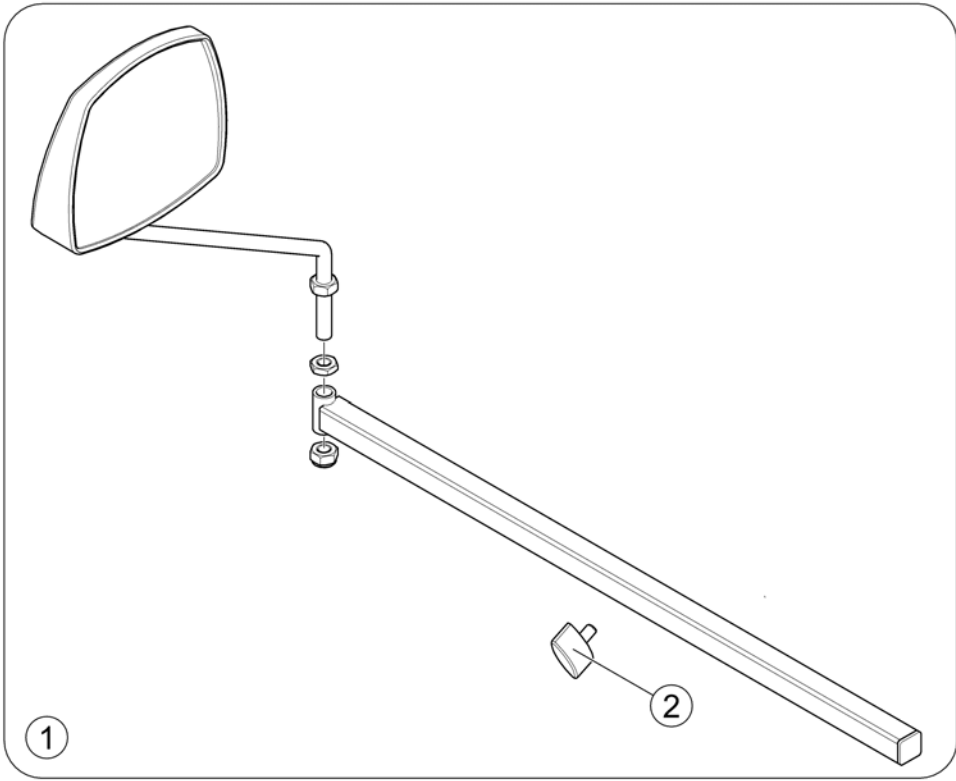

Rear View Mirror

158884.svg

Pos.	Part number	Description	Valid from → until	Qty
1	SP1422881	Rear Mirror Complete With Support		1
2	L31001	Wing Scew M6X10		1