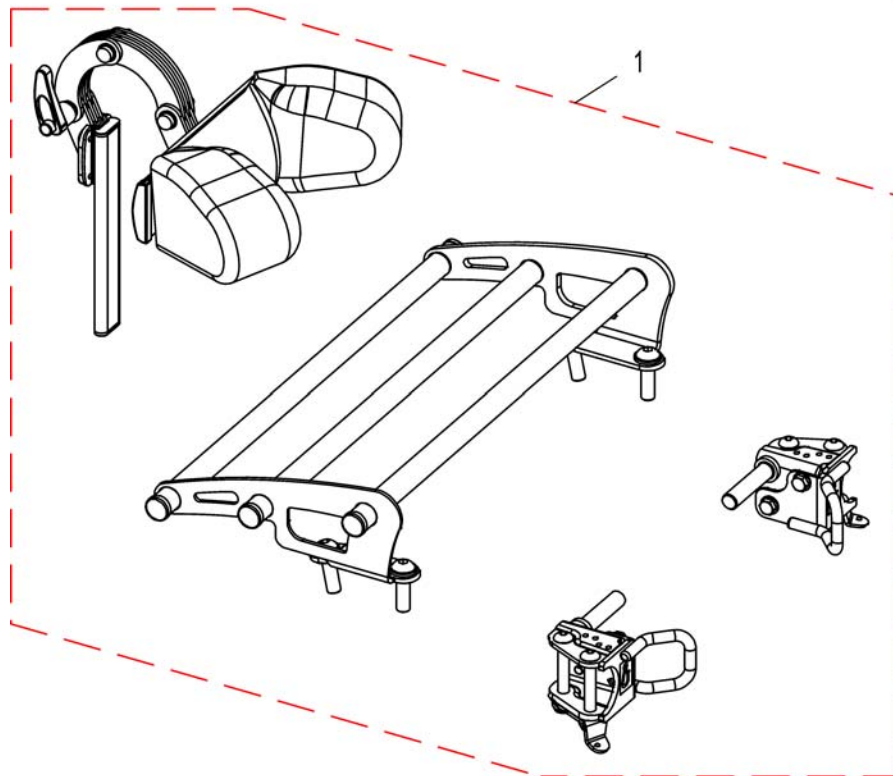

Rear View Mirror

158884.svg

Pos.	Part number	Description	Valid from → until	Qty
1	SP1422881	Rear Mirror Complete With Support		1
2	L31001	Wing Scew M6X10		1

Crash-Kit

1536575X.dwg

Pos.	Part number	Description	Valid from → until	Qty
1	SP1536575	Crash-Kit		1