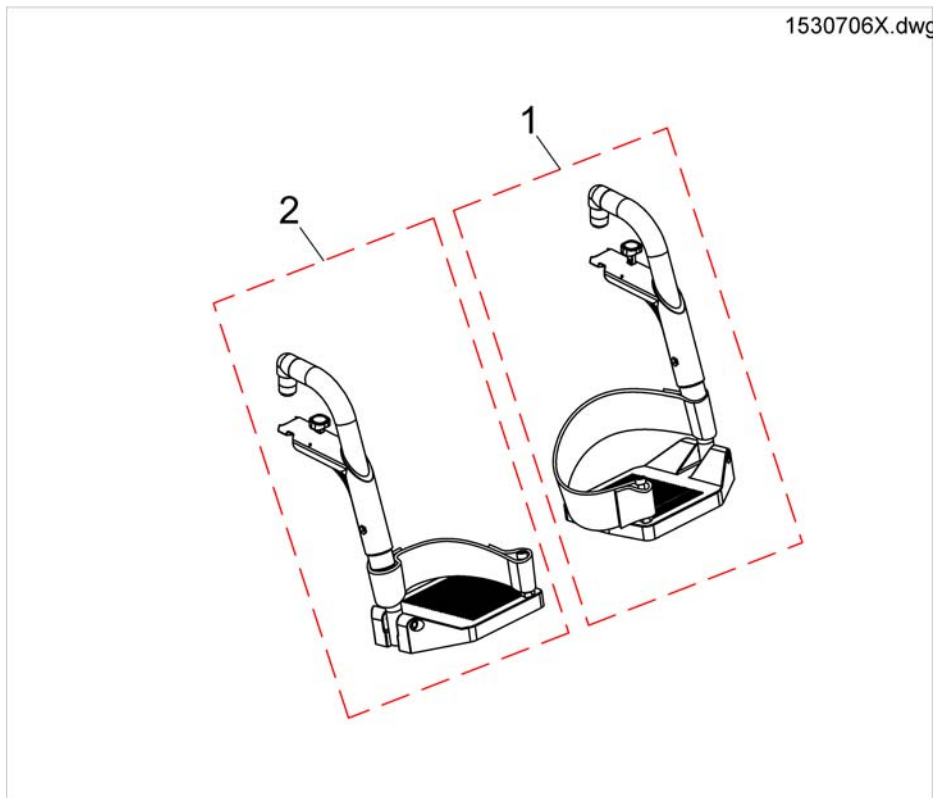

Legrests 80° (=> 31.05.2015)

Pos.	Part number	Description	Valid from → until	Qty
1	SP1530706	Legrest LH	→ 2015-05-31	1
2	SP1530707	Legrest RH	→ 2015-05-31	1