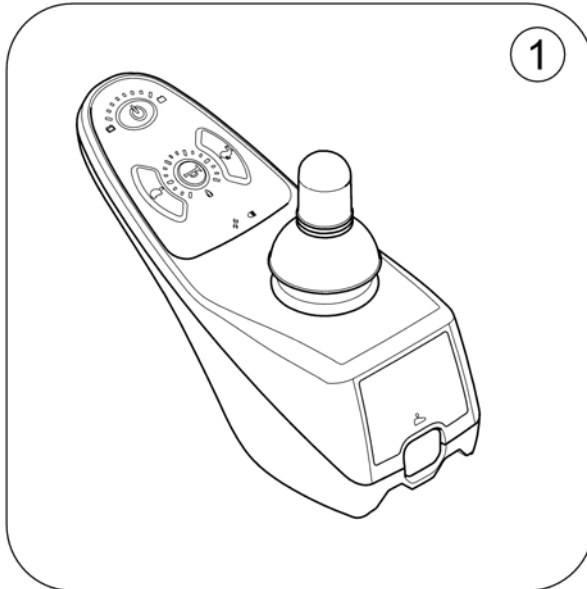

Remotes

1590135.iso

Pos.	Part number	Description	Valid from → until	Qty
-	-	A-Series 1136742 no longer available.	→ 2010-08-19	0
1	1492567	Remote DK-REM D01, Shark2 (Drive only)	2010-08-20 →	1