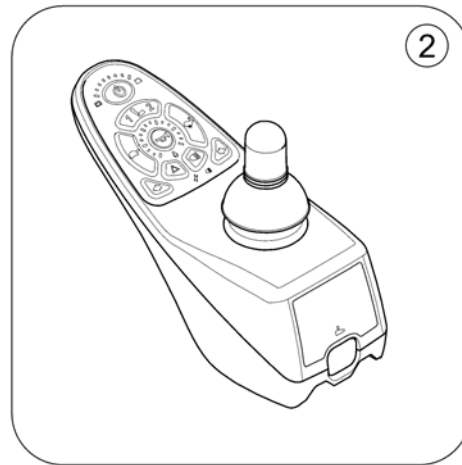

Remotes

1590135.iso

Pos.	Part number	Description	Valid from → until	Qty
-	-	A-Series 1136742 no longer available.	→ 2010-08-19	0
1	1492567	Remote DK-REM D01, Shark2 (Drive only)	2010-08-20 →	1

Remotes

1579646 iso