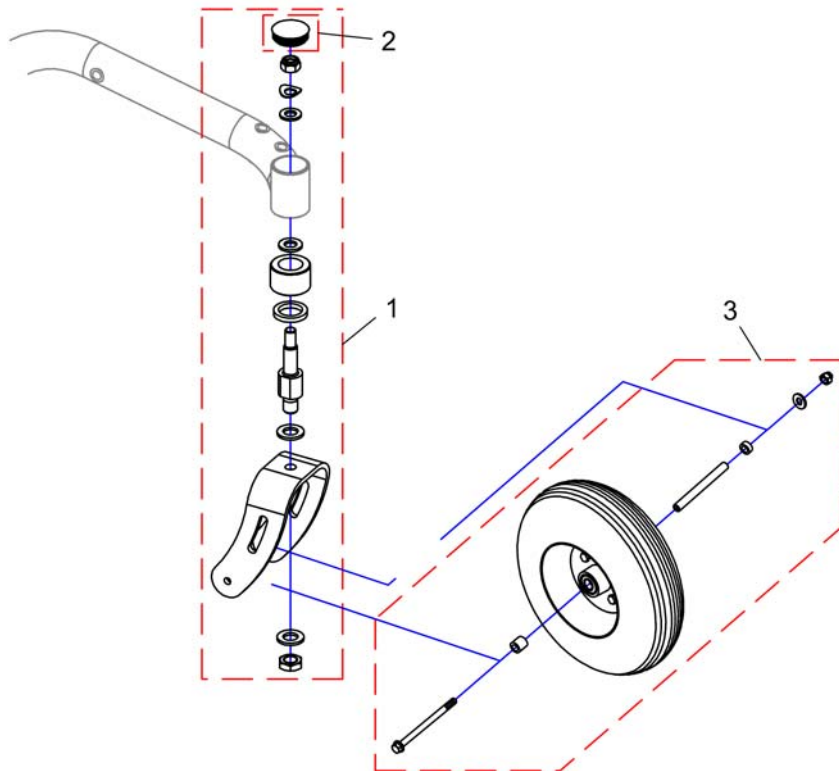

Frontwheel

1530/21A.dwg

Pos.	Part number	Description	Valid from → until	Qty
-	SP1530722	Bearing-Kit (2 ballbearings & mounting parts, not shown)		1
1	SP1530720	Frontfork, cpl.		1
2	1421687	SLIDER SL 42, black		1
3	SP1544096	Frontwheel Ø220mm, puncture proof, cpl.		1