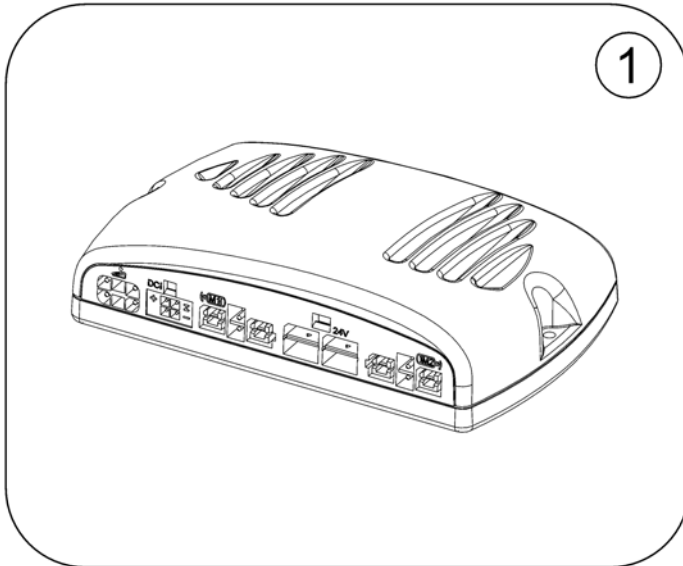

1500784.indd

Pos.	Part number	Description	Valid from → until	Qty
1	-	Powermodules		1
1	-	Powermodul		1
2	-	Remotes & Brackets		1
3	-	Cables & Accessories		1

Powermodules

1537235X.jpg

Pos.	Part number	Description	Valid from → until	Qty
1	SP1537235	Powermodule, Shark, DK-PMB50	→ 2013-12-31	1
2	SP1577053	Powermodule, Shark, 75A, 2 Actuators, DK-PMB28 <i>Latest Drive Profile has to be loaded! - Replaces DK-PMB31!</i>	2014-01-01 →	1