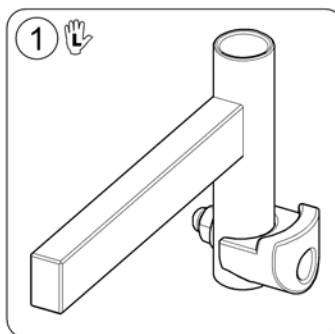

Seat Tilt manually settable

Pos.	Part number	Description	Valid from → until	Qty
1	1440733-9005	Plate Black Right		1
1	1440763-9005	Plate Black Left		1
2	1440721-9005	Fixing Plate		1
3	1442594	Mounting Kit Lifter And Rear Seat Fixation		1

Seat angle adjustment, manual

1442057D.dwg

Pos.	Part number	Description	Valid from → until	Qty
1	1449107	Seat Fixation front with manual Seat Tilt, cpl.		1

Backrest

Pos.	Part number	Description	Valid from → until	Qty
1	1419996-9005	Back Tube 480 mm		1
2	SP1423208	Std. Backrest Assembly Kit cpl.		1
3	SP1420444	Star Grip M8		1
4	SP1444987	Back Adjuster Standard, Back Height 48 cm, With Backrest Upholstery,		1
5	1420445	Backrest upholstery, 480mm		1
6	1422062	Sling Back with Backrest upholstery 480 mm		1

Pos.	Part number	Description	Valid from → until	Qty
1	SP1530703	Legrest Support, Stream 80° - LH		1
2	SP1530704	Legrest Support, Stream 80° - RH		1

Legrest Supports

1530703X.iss

Pos.	Part number	Description	Valid from → until	Qty
1	SP1530703	Legrest Support, Stream 80° - LH	→ 2015-05-31	1
1	SP1441526	Legrest Support Std. 80° / Elevating - LH	2015-06-01 →	1
2	SP1530704	Legrest Support, Stream 80° - RH	→ 2015-05-31	1
2	SP1441527	Legrest Support Std. 80° / Elevating - RH	2015-06-01 →	1
3	SP1588726	Kit, Support Nose	2015-06-01 →	1