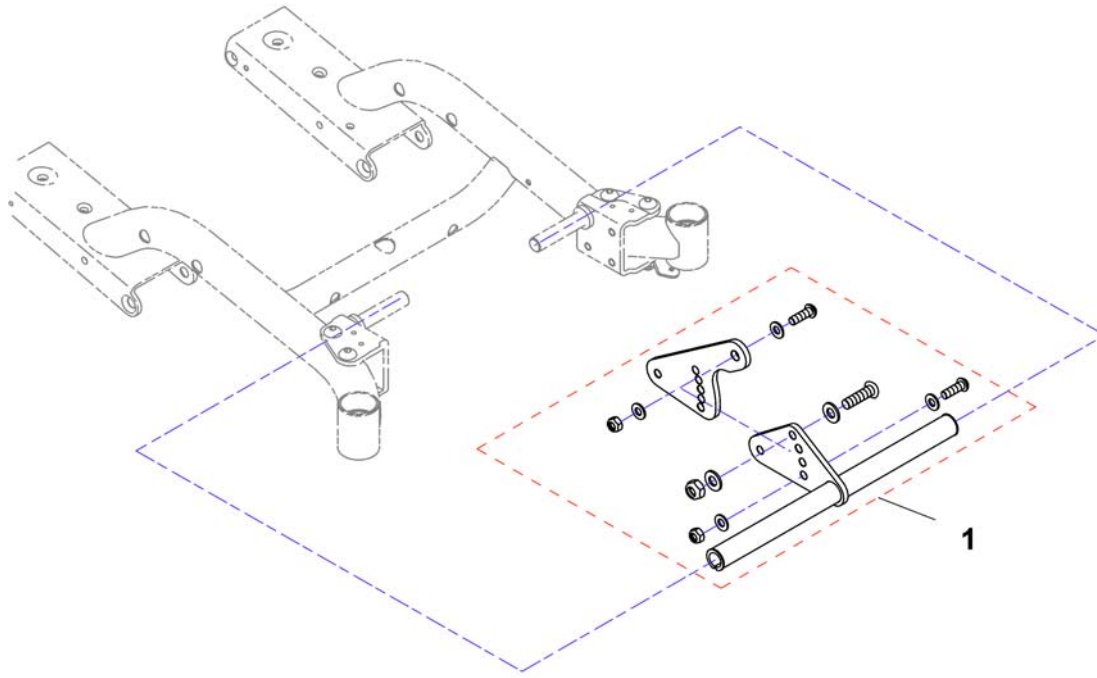

Seat angle adjustment, manual

1442057D.dwg

Pos.	Part number	Description	Valid from → until	Qty
1	1449107	Seat Fixation front with manual Seat Tilt, cpl.		1