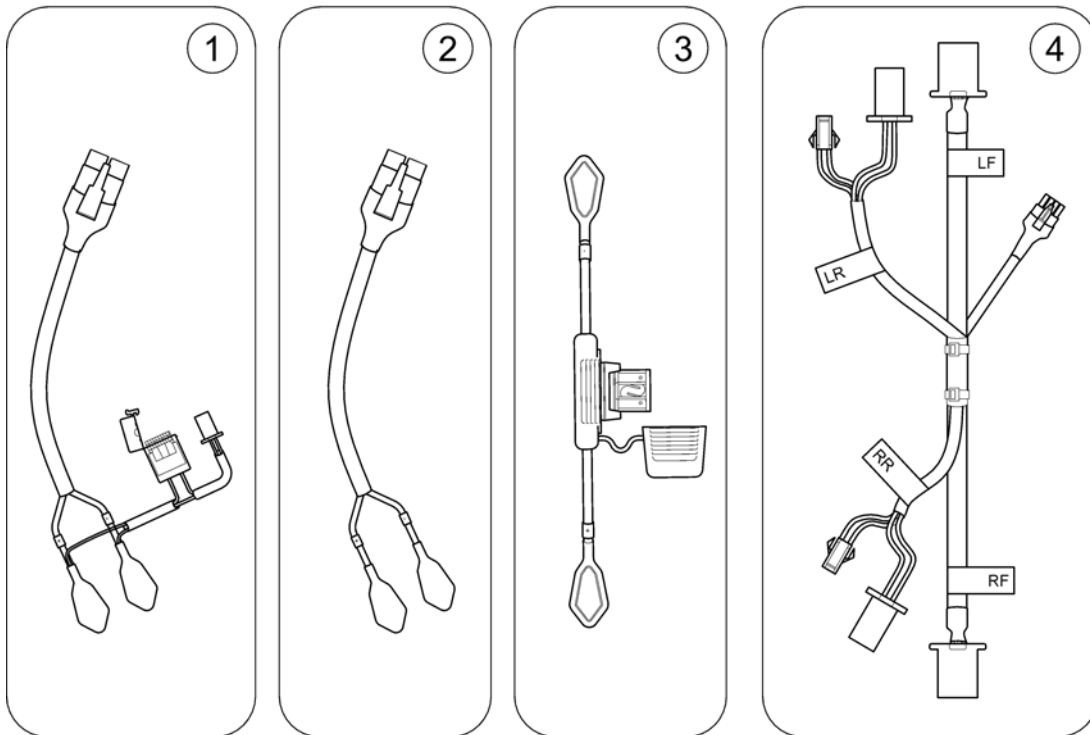

Cables

1531069X.000

Pos.	Part number	Description	Valid from → until	Qty
1	SP1531069	Battery Input Wire with 5A Fuse		1
2	SP1579641	Battery Input Wire (German homologation)		1
3	SP1531070	Battery Series Wire with 60A Fuse		1
4	SP1579642	Wire Harness, Light (German homologation)		1