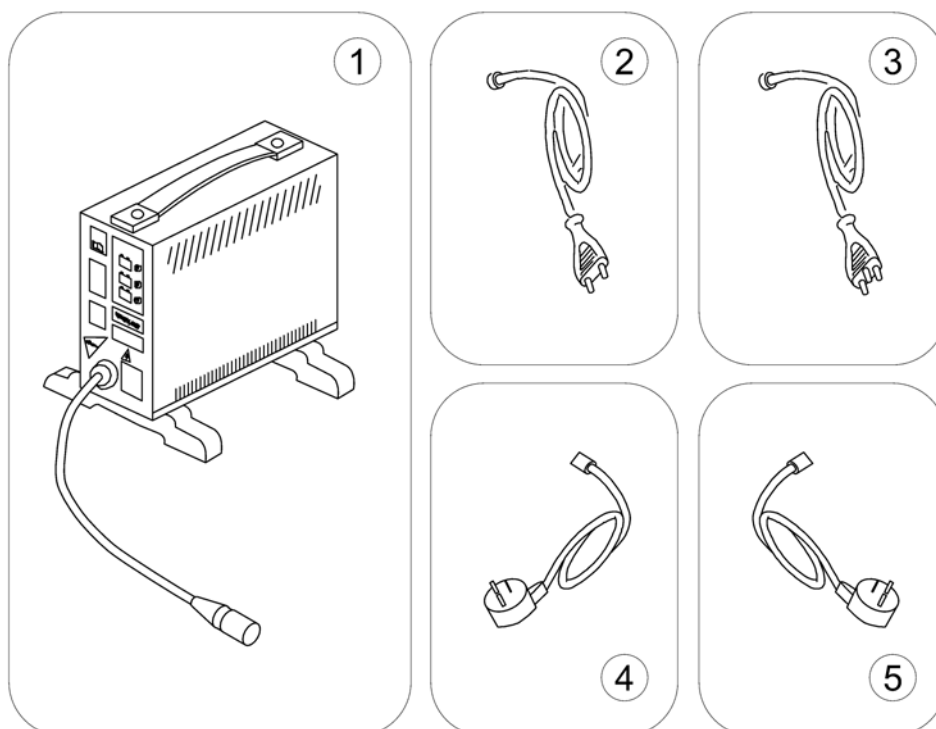

Charger

1577962.iso

Pos.	Part number	Description	Valid from → until	Qty
1	SPP51981	Charger 8A without Power Cord		1
2	P21079	Power Cord Continental (Schuko GCB-0401)		1
3	1443841	Power Cord Swiss (black 6A/250V)		1
4	P21080	Power Cord UK (GCB-0403)		1
5	SP1553849	Power Cord Israel (IEC 320 C13 to SI-32)		1