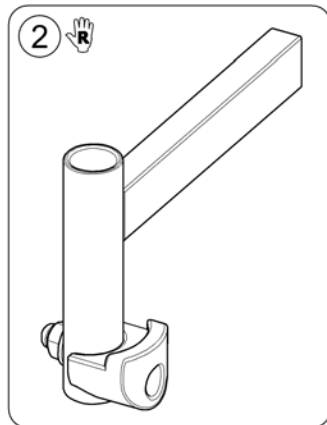

Seat angle adjustment, manual

1442057D.dwg

Pos.	Part number	Description	Valid from → until	Qty
1	1449107	Seat Fixation front with manual Seat Tilt, cpl.		1

Backrest

Pos.	Part number	Description	Valid from → until	Qty
1	1419996-9005	Back Tube 480 mm		1
2	SP1423208	Std. Backrest Assembly Kit cpl.		1
3	SP1420444	Star Grip M8		1
4	SP1444987	Back Adjuster Standard, Back Height 48 cm, With Backrest Upholstery,		1
5	1420445	Backrest upholstery, 480mm		1
6	1422062	Sling Back with Backrest upholstery 480 mm		1

Pos.	Part number	Description	Valid from → until	Qty
1	SP1530703	Legrest Support, Stream 80° - LH		1
2	SP1530704	Legrest Support, Stream 80° - RH		1

Legrest Supports

1530703X.iss

Pos.	Part number	Description	Valid from → until	Qty
1	SP1530703	Legrest Support, Stream 80° - LH	→ 2015-05-31	1
1	SP1441526	Legrest Support Std. 80° / Elevating - LH	2015-06-01 →	1
2	SP1530704	Legrest Support, Stream 80° - RH	→ 2015-05-31	1
2	SP1441527	Legrest Support Std. 80° / Elevating - RH	2015-06-01 →	1
3	SP1588726	Kit, Support Nose	2015-06-01 →	1