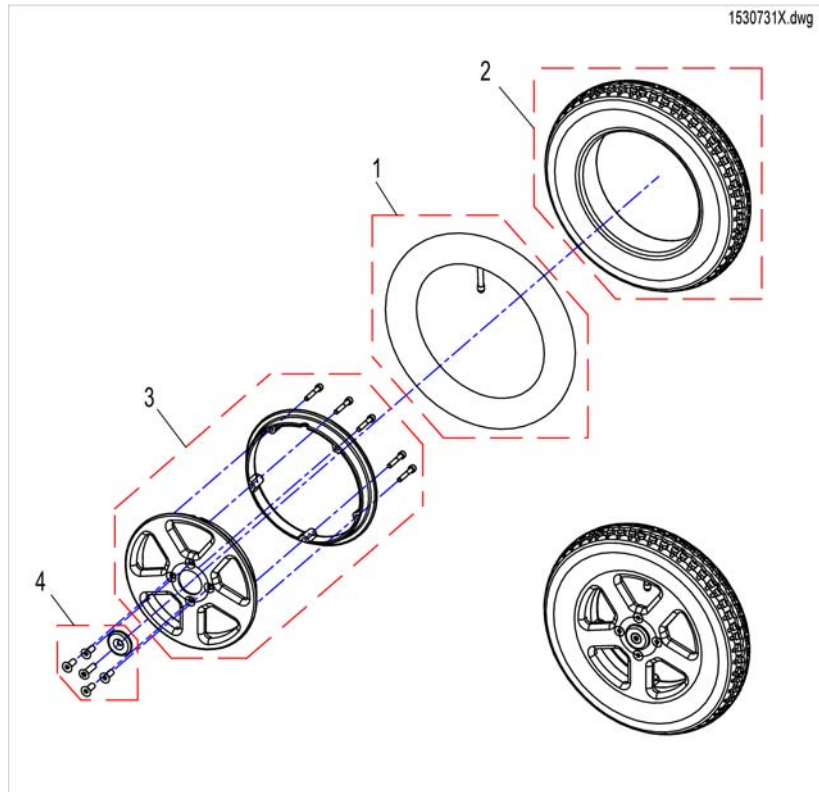

Drive Wheel

Pos.	Part number	Description	Valid from → until	Qty
1	M12016	Tube 3.00-8" with valve TR 87-90/90°		1
2	SP1530766	Tire		1
3	1442602	Wheel Rim Kit black, cpl.		1
4	1440294	Wheel Fixing Kit Wheel 12-1/2		1