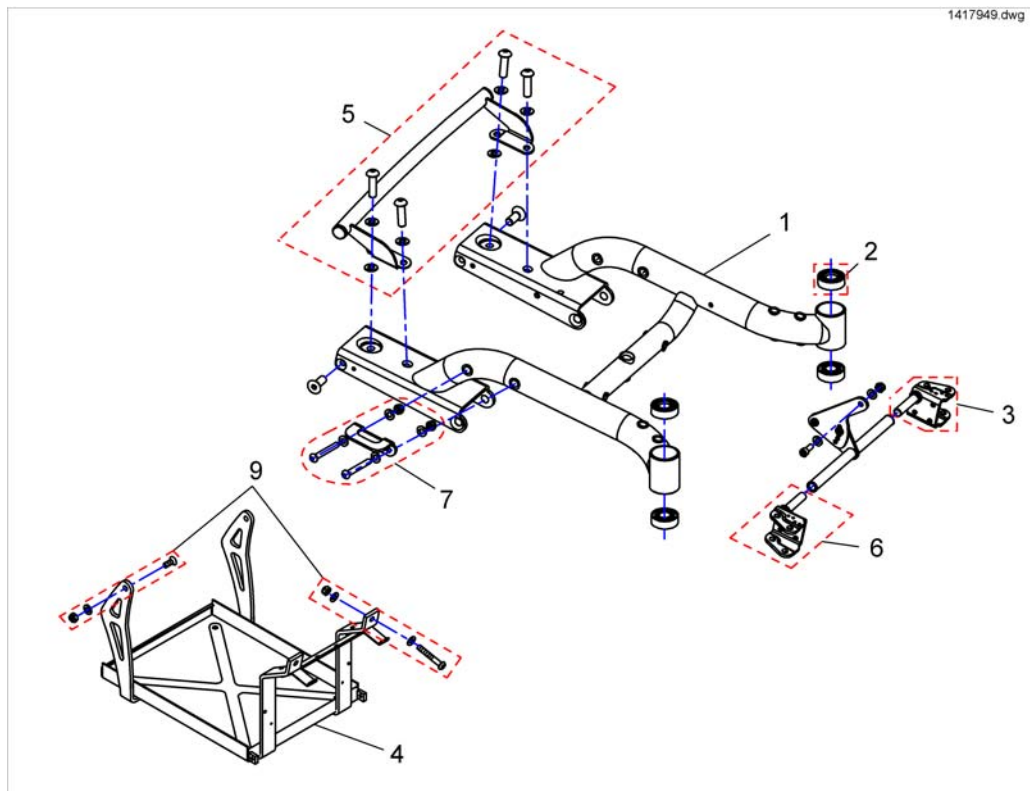

Chassis

Pos.	Part number	Description	Valid from → until	Qty
1	SP1530604	Chassis, silver, cpl.		1
2	1419254	Angular Ball Bearing 7202B 2Rs		1
3	1418547-9005	Bearing Plate LH (black)		1
4	1492498	Battery Frame ACS		1
5	SP1530649	Carrier, cpl.		1
6	1418544-9005	Bearing Plate RH (black)		1
7	SP1492647	Taxi Fixation cpl.		1
8	1442551	Fixing Kit Luggage Carrier cpl.		1
9	1442601	Battery Clamp Fixing Kit		1
-	SP1552603	Touch-up paint, silver		1