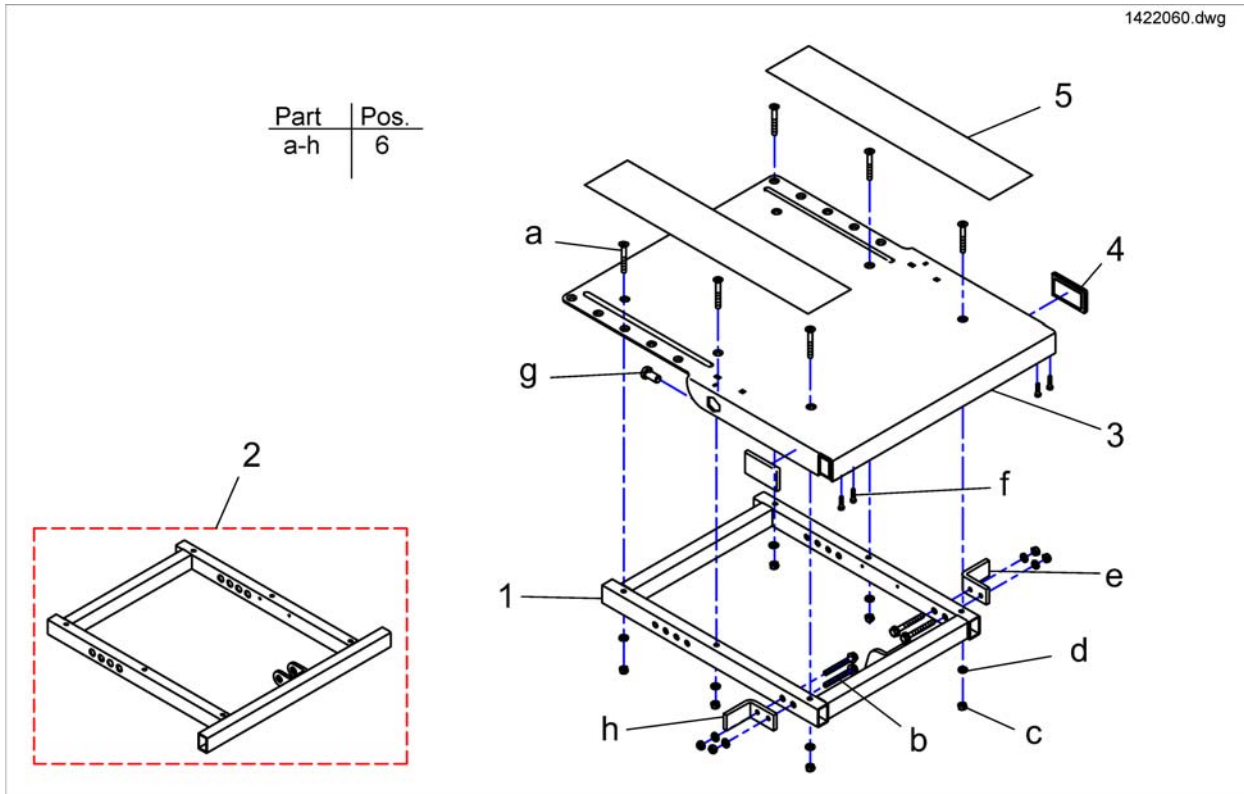

Seat Frame & Plate

Pos.	Part number	Description	Valid from → until	Qty
2	1442655-9005	Seat Frame For Electrical Tilt		1
3	1419999-9005	Seat Plate		1
4	P31298	Reflector, yellow		1
5	U21087	Velcro Fastener Strip 38 X 400mm Adhesive		1
6	SP1423205	Seat Mounting Kit (One-Piece Version)		1