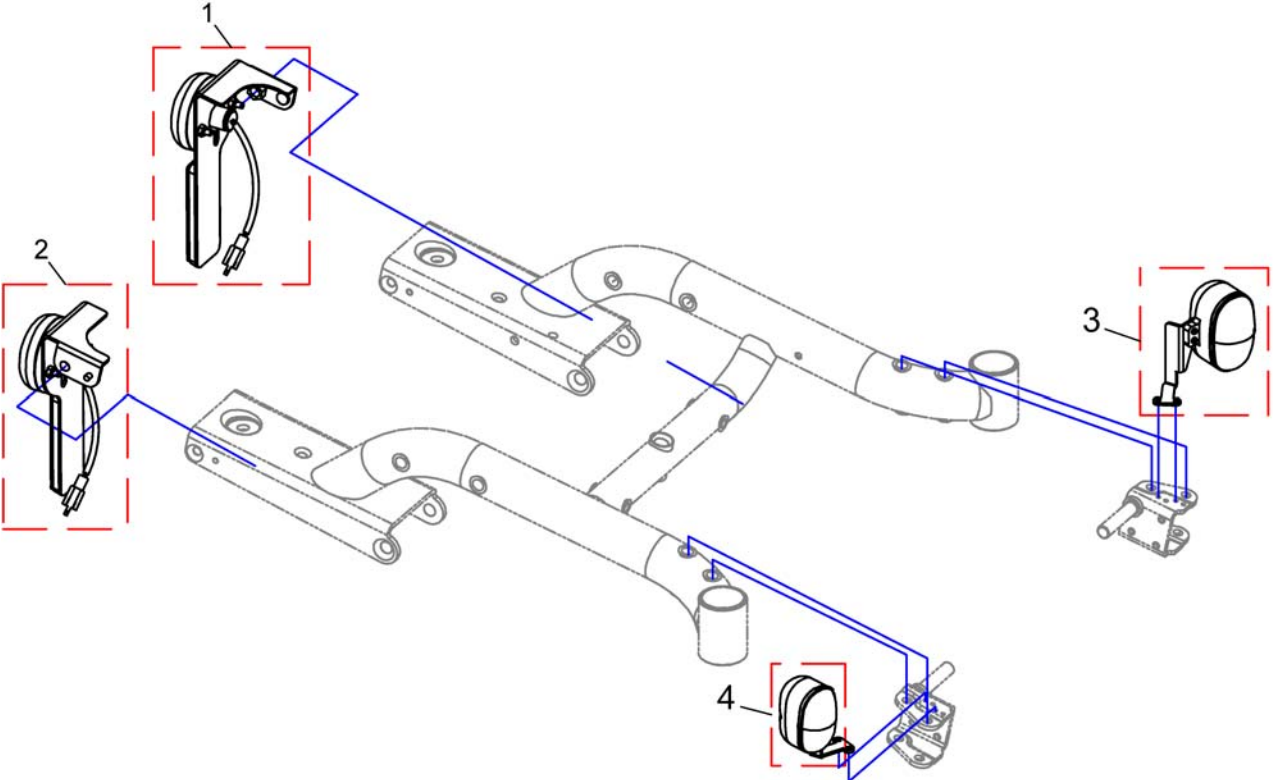

Retaining Belts

Pos.	Part number	Description	Valid from → until	Qty
1	1422845	Lap Belt, cpl.		1

Lightsystem

15306/0X.dwg

Pos.	Part number	Description	Valid from → until	Qty
-	SP1530210	Retrofitting-Kit Light, cpl. with Lightboard		1
1	SP1530676	Rearlight LH		1
2	SP1530678	Rearlight RH		1
3	SP1530697	Frontlight LH		1
4	SP1530698	Frontlight RH		1