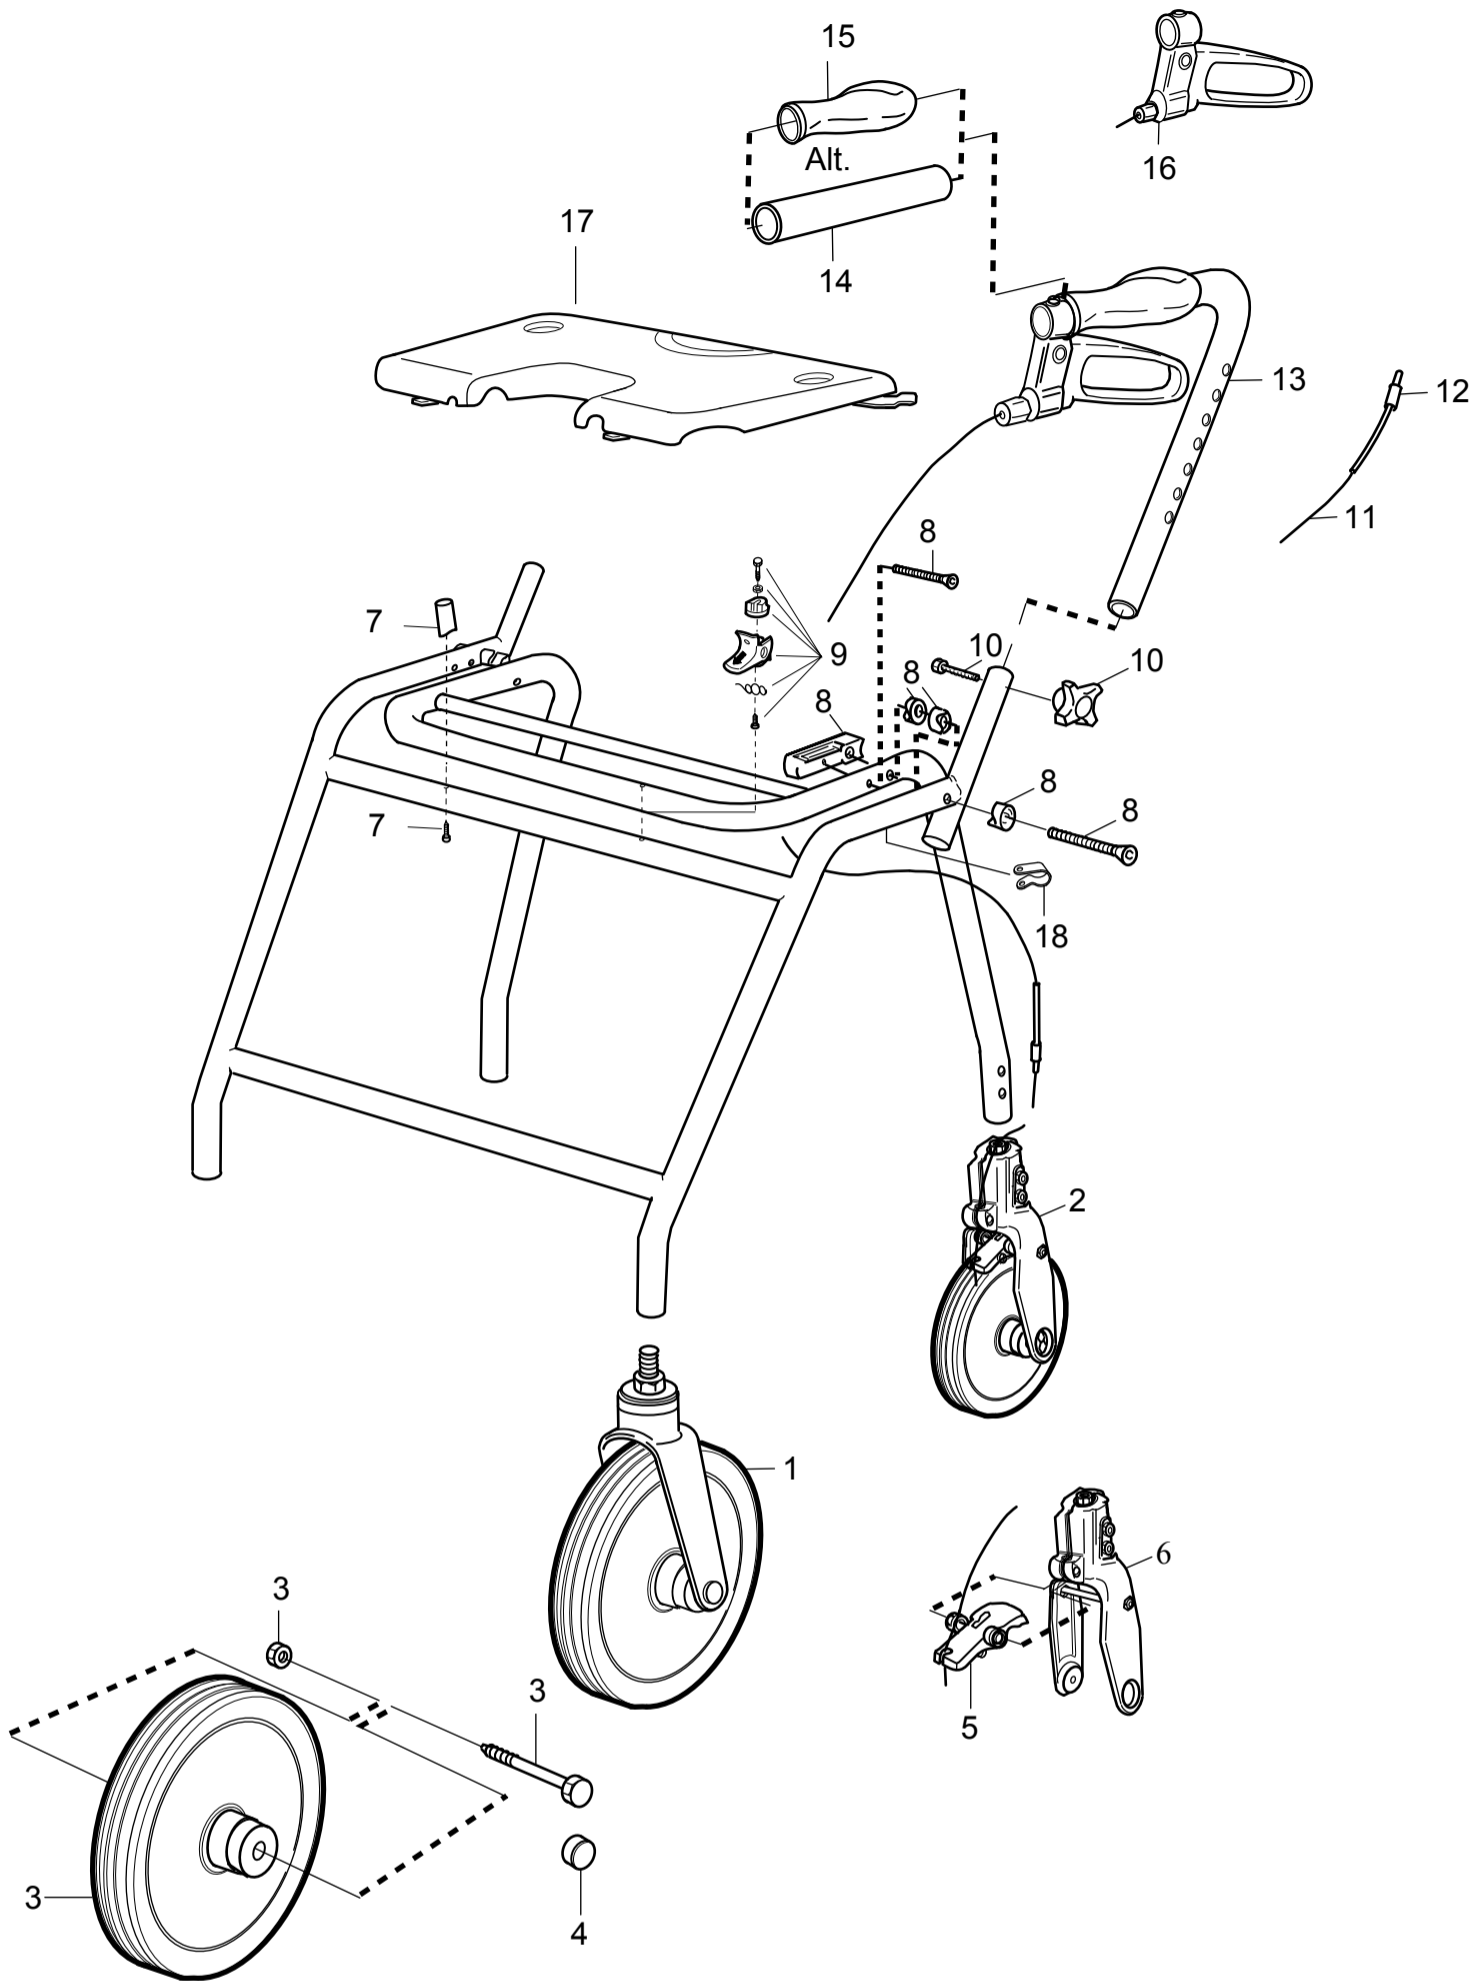

# DOLOMITE MAXI +

- |    |          |   |
|----|----------|---|
| 1  | 13565-25 | SL II-wheel complete in front fork (pcs)          |
| 2  | 12590-25 | SL II-wheel complete in rear fork (pcs)           |
| 3  | 12609    | SL II-wheel kit, complete (pcs)                   |
| 4  | 70050    | Cover (pcs)                                       |
| 5  | 12620    | Brake flap, complete DABSII (pcs) grey            |
| 6  | 13096    | Rear fork, DABSII (pcs)                           |
| 7  | 12708-M  | Cross bar spacer                                  |
| 8  | 12627-10 | Folding hinge kit (pair)                          |
| 9  | 12707-M  | Folding lock - kit (pcs)                          |
| 10 | 12665-M  | Knob and screw for heightadjustment (pair)        |
| 11 | 80060    | Wire (pcs)  |
| 12 | 80094    | Wire cover L=820 mm (pcs)                         |
| 13 | 13238-L  | Handle kit DABS, left. Incl. grip and wire (pcs)  |
| 13 | 13238-R  | Handle kit DABS, right. Incl. grip and wire (pcs) |
| 14 | 12677    | Soft grip, L=220 mm (pair)                        |
| 15 | 12509    | Anatomic grips, incl. Cover (pair)                |
| 16 | 13464-L  | Brake handle kit, left incl. wire (pcs)           |
| 16 | 13464-R  | Brake handle kit, right incl. wire (pcs)          |
| 17 | 12721-M  | Flip-up seat, compl w. attachmentparts (pcs)      |
| 18 | 70043    | Cable holder (pcs)                                |
|    | 82249    | Operating instructions (pcs)                      |