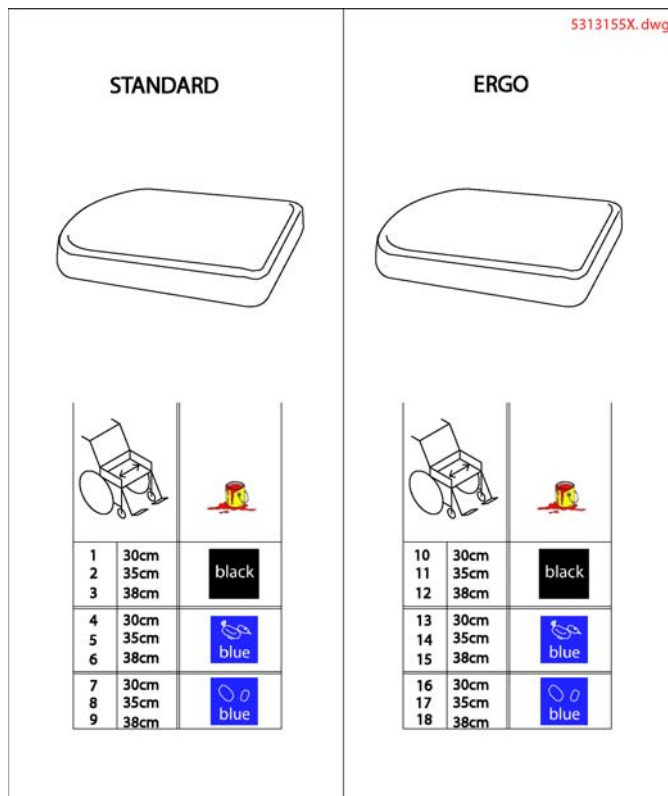

Seat cushions adults

Pos.	Part number	Description	Valid from → until	Qty
1	1420460	Cushion Standard SD 41cm		1
2	1420461	Cushion Standard SD 46cm		1
3	1420462	Cushion Standard SD 51cm		1
4	1422072	Cushion Contour SW43cm, black		1
5	1422074	Cushion Contour SW48cm, black		1
6	1436561	Cushion Flex SW39cm, black		1
7	1436562	Cushion Flex SW43cm, black		1
8	1436563	Cushion Flex SW48cm, black		1
9	1422529	Cushion Flex SW39cm, blue		1
10	1422530	Cushion Flex SW43cm, blue		1
11	1422532	Cushion Flex SW48cm, blue		1
12	5252582-TR23	SEAT CUSHION SB 39; DARTEX		1
13	1428090	Cushion Flex SW43cm, grey Dartex (Bris)		1
14	1428091	Cushion Flex SW48cm, grey Dartex (Bris)		1
15	1422531	Cushion Flex SW43cm, VIC AIR		1

Seat Cushion for Junior Seat

Pos.	Part number	Description	Valid from → until	Qty
1	5313155	Seat Cushion STD SW30cm, Vinyl Black		1
2	5313181	Seat Cushion STD SW35cm, Vinyl Black		1
3	5313207	Seat Cushion STD SW38cm, Vinyl Black		1
4	5313152	Seat Cushion STD SW30cm, Blue Birdie		1
5	5313178	Seat Cushion STD SW35cm, Blue Birdie		1
6	5313204	Seat Cushion STD SW38cm, Blue Birdie		1
7	5313154	Seat Cushion STD SW30cm, Blue Dot		1
8	5313180	Seat Cushion STD SW35cm, Blue Dot		1
9	5313206	Seat Cushion STD SW38cm, Blue Dot		1
10	5313159	Seat Cushion Ergo SW30cm, Vinyl Black		1
11	5313185	Seat Cushion Ergo SW35cm, Vinyl Black		1
12	5313211	Seat Cushion Ergo SW38cm, Vinyl Black		1
13	5313156	Seat Cushion Ergo SW30cm, Blue Birdie		1
14	5313182	Seat Cushion Ergo SW35cm, Blue Birdie		1
15	5313208	Seat Cushion Ergo SW38cm, Blue Birdie		1
16	5313158	Seat Cushion Ergo SW30cm, Blue Dot		1
17	5313184	Seat Cushion Ergo SW35cm, Blue Dot		1
18	5313210	Seat Cushion Ergo SW38cm, Blue Dot		1