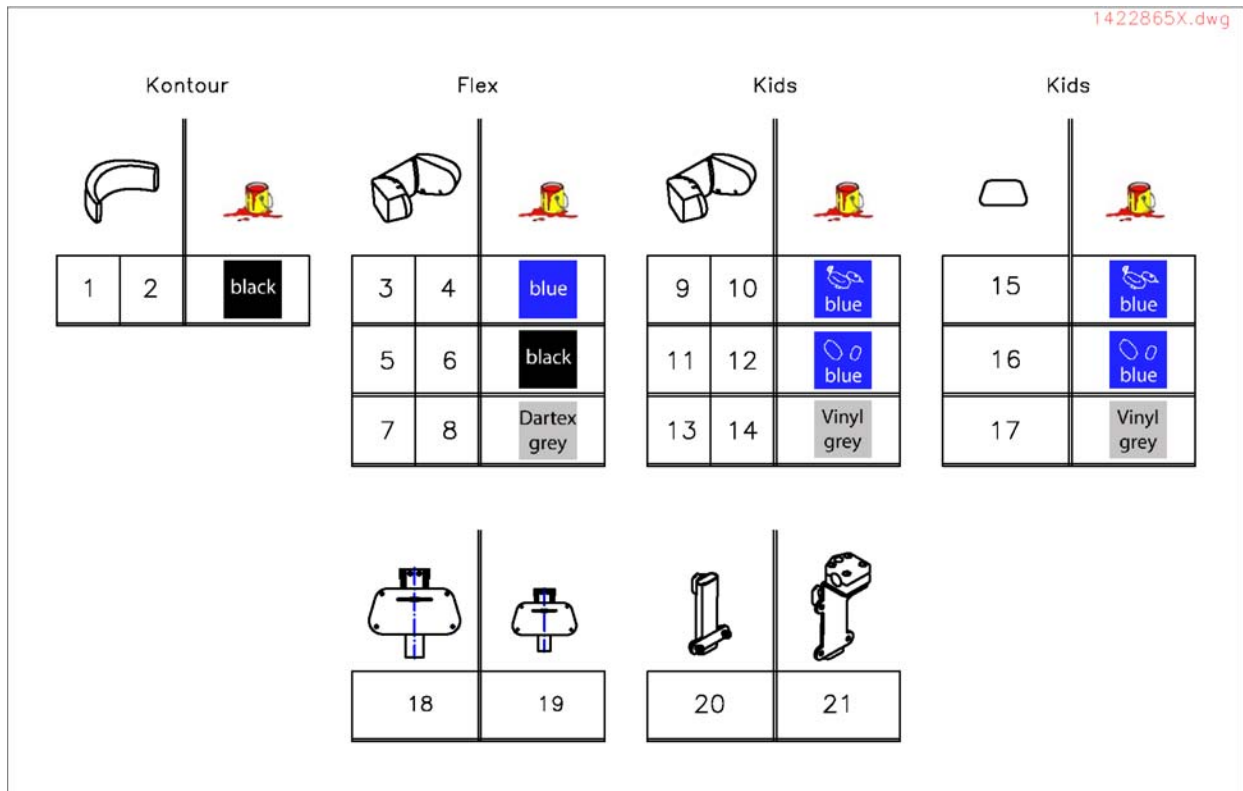

Head- & Neckrests

1422865X.dwg

Pos.	Part number	Description	Valid from → until	Qty
1	SP1422925	Headrest Standard/Contour Black cpl.		1
2	SP1422865	Headrest Cushion Contour Black, Wo Bracket		1
3	SP1422926	Headrest Flex-Seat blue, cpl.		1
4	SP1422544	Headrest cushion Flex blue, wo Bracket		1
5	SP1440285	Headrest Flex-Seat black, cpl.		1
6	SP1442869	Headrest Flex-Seat black, cpl.		1
7	SP1428092	Headrest Flex-Seat Dartex grey, cpl.		1
8	SP5252229	Headrest cushion Flex Dartex grey, without Bracket		1
9	SP5313305	Headrest cushion Junior, blue Birdie, cpl.		1
10	SP5313259	Headrest cushion Junior, blue Birdie, wo Bracket		1
11	SP5313307	Headrest cushion Junior, blue Dot, cpl.		1
12	SP5313261	Headrest cushion Junior, blue Dot, wo Bracket		1
13	SP5313308	Headrest Cushion Junior, Grey Vinyl, cpl.		1
14	SP5313262	Headrest Cushion Junior, Grey Vinyl, Wo Bracket		1
15	SP5313309	Neckrest Cushion Junior, Blue Birdie		1
16	SP5313311	Neckrest Cushion Junior, Blue Dot		1
17	SP5313312	Neckrest Cushion Junior, grey Vinyl		1
18	SP1419636	Bracket for Neckrest		1
19	SP1419637	Neckrest Holder Typ3 short		1
20	SP1422547	Headrest Bracket For Contour-/Flex Seat cpl.		1
21	SP1422914	Headrest Bracket For Standard Seat cpl.		1