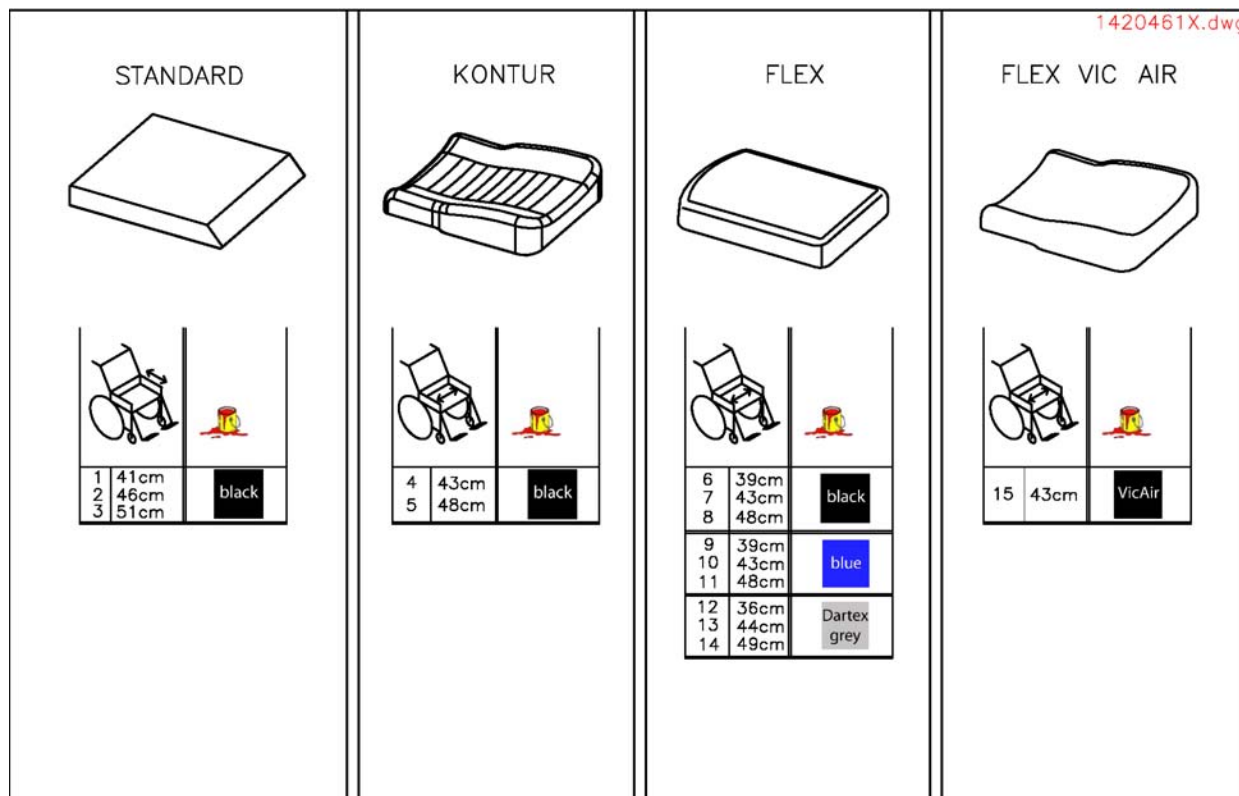

Seat cushions adults

Pos.	Part number	Description	Valid from → until	Qty
1	1420460	Cushion Standard SD 41cm		1
2	1420461	Cushion Standard SD 46cm		1
3	1420462	Cushion Standard SD 51cm		1
4	1422072	Cushion Contour SW43cm, black		1
5	1422074	Cushion Contour SW48cm, black		1
6	1436561	Cushion Flex SW39cm, black		1
7	1436562	Cushion Flex SW43cm, black		1
8	1436563	Cushion Flex SW48cm, black		1
9	1422529	Cushion Flex SW39cm, blue		1
10	1422530	Cushion Flex SW43cm, blue		1
11	1422532	Cushion Flex SW48cm, blue		1
12	5252582-TR23	SEAT CUSHION SB 39; DARTEX		1
13	1428090	Cushion Flex SW43cm, grey Dartex (Bris)		1
14	1428091	Cushion Flex SW48cm, grey Dartex (Bris)		1
15	1422531	Cushion Flex SW43cm, VIC AIR		1

Seat Cushion for Junior Seat

Pos.	Part number	Description	Valid from → until	Qty
1	5313155	Seat Cushion STD SW30cm, Vinyl Black		1
2	5313181	Seat Cushion STD SW35cm, Vinyl Black		1
3	5313207	Seat Cushion STD SW38cm, Vinyl Black		1
4	5313152	Seat Cushion STD SW30cm, Blue Birdie		1
5	5313178	Seat Cushion STD SW35cm, Blue Birdie		1
6	5313204	Seat Cushion STD SW38cm, Blue Birdie		1
7	5313154	Seat Cushion STD SW30cm, Blue Dot		1
8	5313180	Seat Cushion STD SW35cm, Blue Dot		1
9	5313206	Seat Cushion STD SW38cm, Blue Dot		1
10	5313159	Seat Cushion Ergo SW30cm, Vinyl Black		1
11	5313185	Seat Cushion Ergo SW35cm, Vinyl Black		1
12	5313211	Seat Cushion Ergo SW38cm, Vinyl Black		1
13	5313156	Seat Cushion Ergo SW30cm, Blue Birdie		1
14	5313182	Seat Cushion Ergo SW35cm, Blue Birdie		1
15	5313208	Seat Cushion Ergo SW38cm, Blue Birdie		1
16	5313158	Seat Cushion Ergo SW30cm, Blue Dot		1
17	5313184	Seat Cushion Ergo SW35cm, Blue Dot		1
18	5313210	Seat Cushion Ergo SW38cm, Blue Dot		1