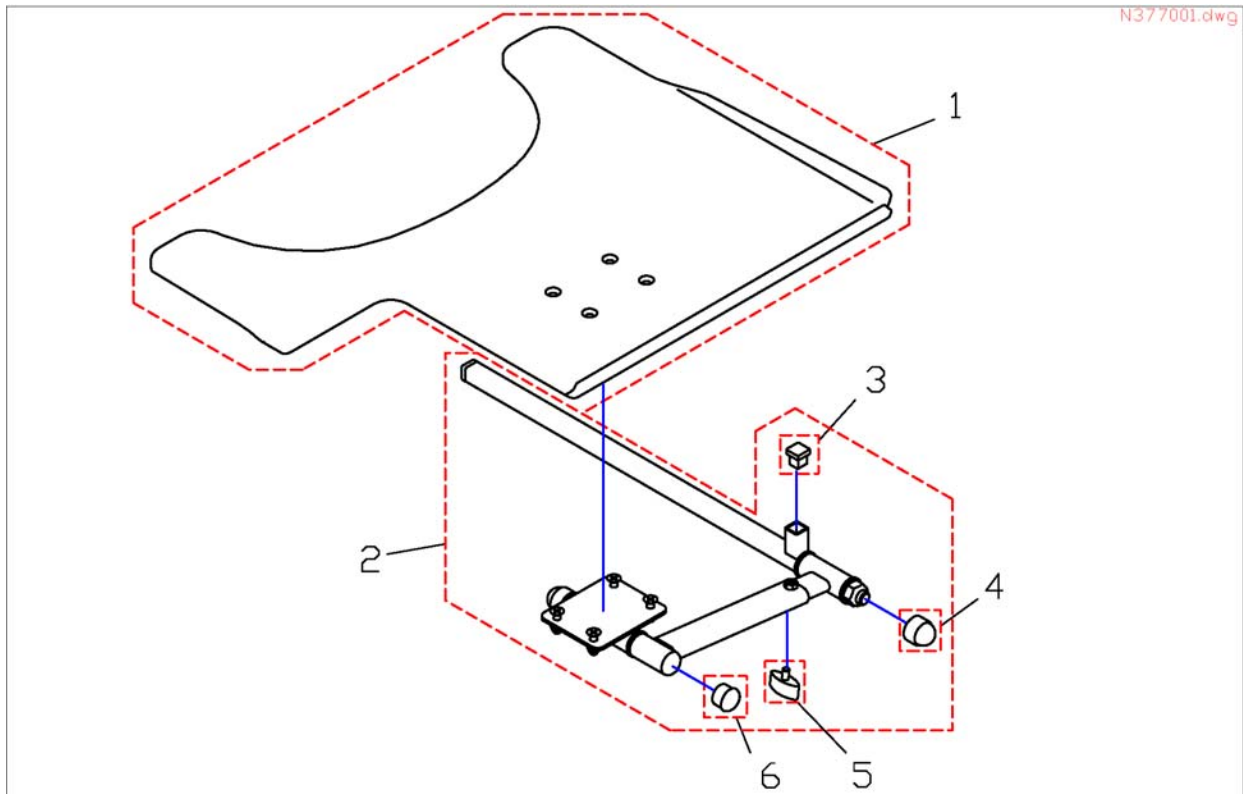

Head- & Neckrests

1422865X.dwg

Pos.	Part number	Description	Valid from → until	Qty
1	SP1422925	Headrest Standard/Contour Black cpl.		1
2	SP1422865	Headrest Cushion Contour Black, Wo Bracket		1
3	SP1422926	Headrest Flex-Seat blue, cpl.		1
4	SP1422544	Headrest cushion Flex blue, wo Bracket		1
5	SP1440285	Headrest Flex-Seat black, cpl.		1
6	SP1442869	Headrest Flex-Seat black, cpl.		1
7	SP1428092	Headrest Flex-Seat Dartex grey, cpl.		1
8	SP5252229	Headrest cushion Flex Dartex grey, without Bracket		1
9	SP5313305	Headrest cushion Junior, blue Birdie, cpl.		1
10	SP5313259	Headrest cushion Junior, blue Birdie, wo Bracket		1
11	SP5313307	Headrest cushion Junior, blue Dot, cpl.		1
12	SP5313261	Headrest cushion Junior, blue Dot, wo Bracket		1
13	SP5313308	Headrest Cushion Junior, Grey Vinyl, cpl.		1
14	SP5313262	Headrest Cushion Junior, Grey Vinyl, Wo Bracket		1
15	SP5313309	Neckrest Cushion Junior, Blue Birdie		1
16	SP5313311	Neckrest Cushion Junior, Blue Dot		1
17	SP5313312	Neckrest Cushion Junior, grey Vinyl		1
18	SP1419636	Bracket for Neckrest		1
19	SP1419637	Neckrest Holder Typ3 short		1
20	SP1422547	Headrest Bracket For Contour-/Flex Seat cpl.		1
21	SP1422914	Headrest Bracket For Standard Seat cpl.		1

Pos.	Part number	Description	Valid from → until	Qty
	N377002	TRAY SWING AWAY F. REMOTE CONTROL LH		1
	N377001	TRAY SWING AWAY F. REMOTE CONTROL RH		1
1	4100007	TABLETOP 540 x 420 x 8 MM WITHOUT CUT-OUT		1
1	1415083	Tabletop Cut RH		1
1	1415084	Tabletop Cut LH		1
2	1446698	TRAY SUPPORT FIXING KIT CPL.		1
3	-	Tube End Plug E 15 X 15		1
4	-	Sks Nut Cap M12		1
5	L31001	Wing ScREW M6X10		1
6	-	Tube End Plug SI 22		1