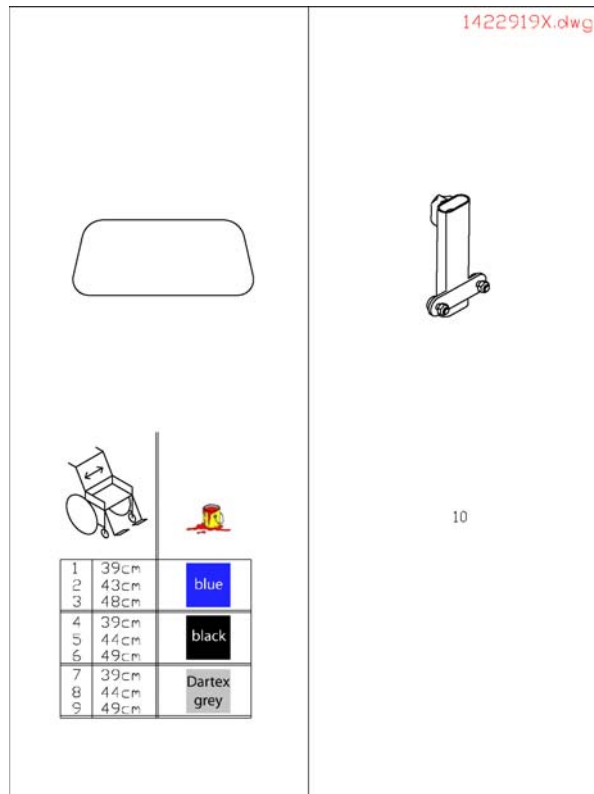

Backrest Extension

Pos.	Part number	Description	Valid from → until	Qty
1	SP1422918	Backrest Extension for Flex Seat, SW39cm, blue		1
2	SP1422919	Backrest Extension for Flex Seat, SW43cm, blue		1
3	SP1422920	Backrest Extension for Flex Seat, SW48cm, blue		1
4	SP1436567	Backrest Extension for Flex Seat, SW39cm, black		1
5	1436568	Backrest Extension for Flex Seat, SW43cm, black		1
6	SP1440283	Backrest Extension for Flex Seat, SW48cm, black		1
7	5253035-TR23	Backrest Extension for Flex Seat, SW39cm, Dartex		1
8	5253036-TR23	Backrest Extension for Flex Seat, SW43cm, Dartex		1
9	5253037-TR23	Backrest Extension for Flex Seat, SW48cm, Dartex		1
10	SP1422921	Fixation for Backrest Extension		1