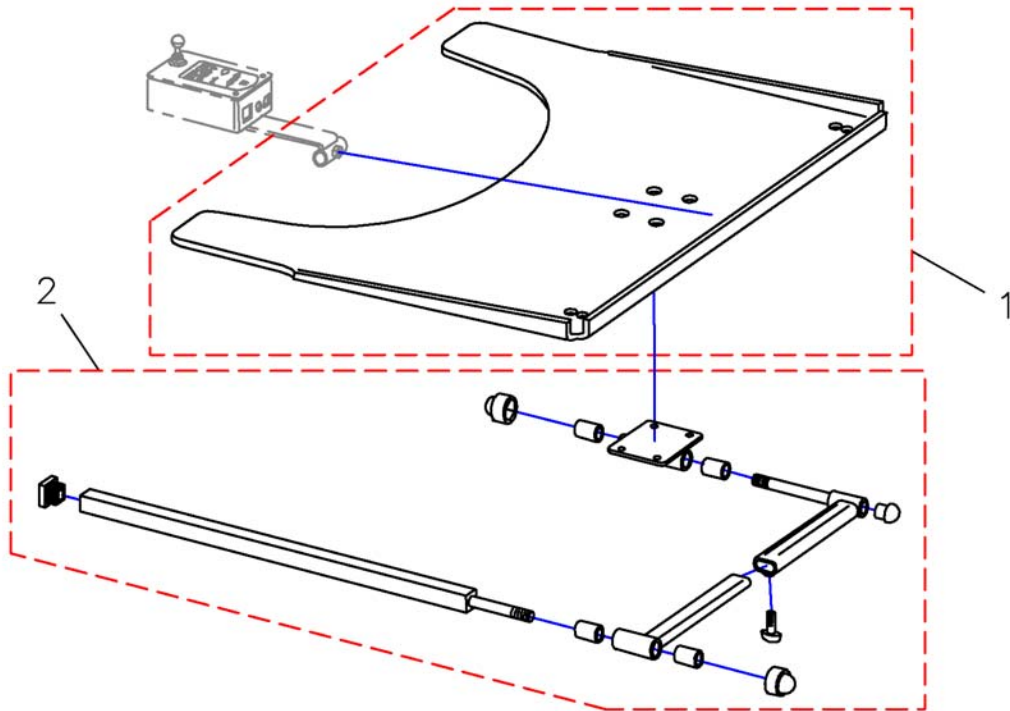

Push Handle

Pos.	Part number	Description	Valid from → until	Qty
1	SP1425839	Push Handle Flex SW 43/48cm		1
1	SP1425840	Backrest Frame Contour SW 39cm		1
2	SP1524672	Push Handle (single one)		1

Desk / children

Pos.	Part number	Description	Valid from → until	Qty
	N377002	TRAY SWING AWAY F. REMOTE CONTROL LH		1
	N377001	TRAY SWING AWAY F. REMOTE CONTROL RH		1
1	4100007	TABLETOP 540 x 420 x 8 MM WITHOUT CUT-OUT		1
1	1415083	Tabletop Cut RH		1
1	1415084	Tabletop Cut LH		1
2	1446698	TRAY SUPPORT FIXING KIT CPL.		1
3	-	Tube End Plug E 15 X 15		1
4	-	Sks Nut Cap M12		1
5	L31001	Wing ScREW M6X10		1
6	-	Tube End Plug SI 22		1

Tray

Z177036.dwg

Pos.	Part number	Description	Valid from → until	Qty
-	SP1422954	Tray Abschwenkbar, Ohne Ausschnitt, Komplett		1
-	SP1422953	Swing-Out Tray With Cut-Out F. Control RH cpl.		1
-	SP1422952	Swing-Out Tray With Cut-Out F. Control LH cpl.		1
1	Z177017	Tray-LH Control, Transparent		1
1	Z177016	Tray-RH Control, Transparent		1
1	Z17024A	Tray 660 X 540 X 8, Transparent		1
2	SPZ177011	Tray Support Fixing Kit cpl.		1