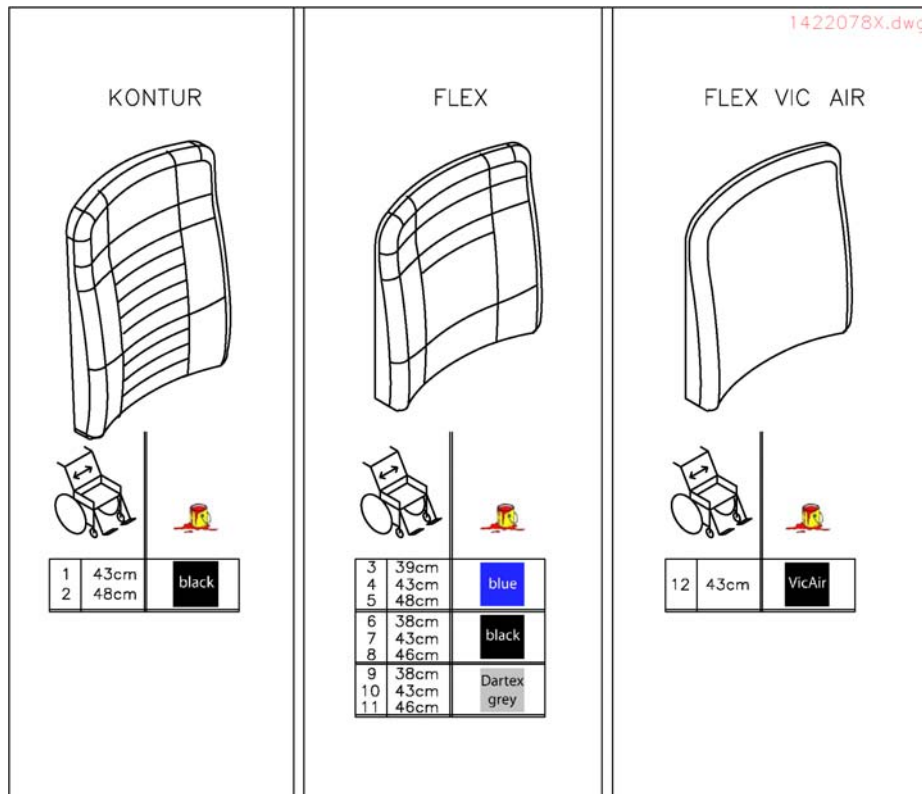

Backrest Cushions

Pos.	Part number	Description	Valid from → until	Qty
1	SP1422076	PRE-ASSEMBLED BACKREST PAD CONTOUR SB 43, BLACK		1
2	1422078	Back Cushion Contour, SW 48cm, black		1
3	1422534	Back Cushion SW39cm, blue		1
4	1422535	Back Cushion SW43cm, blue		1
5	1422536	Back Cushion SW48cm, blue		1
6	1436564	Back Cushion SW39cm, black		1
7	1436565	Back Cushion SW43cm, black		1
8	1436566	Back Cushion SW48cm, black		1
9	5252506-TR23	Back Cushion SW39cm, Dartex		1
10	5252507-TR23	Back Cushion SW43cm, Dartex		1
11	5252508-TR23	Back Cushion SW48cm, Dartex		1
12	1422537	Back Cushion SW43cm, VIC AIR		1