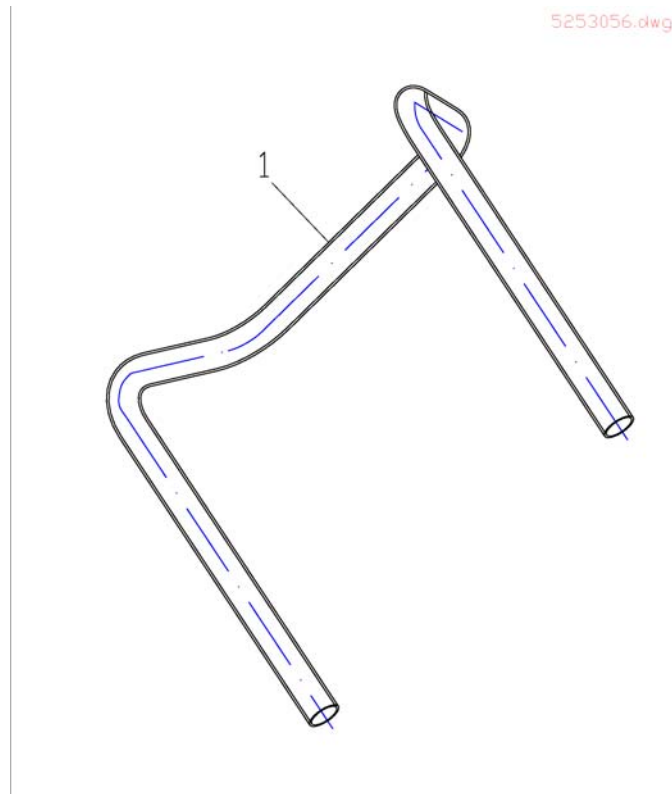

Abduction Wedge

Pos.	Part number	Description	Valid from → until	Qty
1	SP1445033	Abduction Wedge Junior, grey Vinyl, with Bracket		1
2	SP1445031	Abduction Wedge Junior, Blue Birdy, with Bracket		1
3	SP1445032	Abduction Wedge Junior, Blue Dot, with Bracket		1
4	SP5313257	Abduction Wedge Junior, grey Vinyl, wo Bracket		1
5	SP5313254	Abduction Wedge Junior, Blue Birdy, wo Bracket		1
6	SP5313256	Abduction Wedge Junior, Blue Dot, wo Bracket		1

Trunk Support

Pos.	Part number	Description	Valid from → until	Qty
1	SP1440284	Trunk Support for Flex, black		1
2	SP1422545	Trunk Support for Flex, blue		1
3	SP5253068	Trunk Support for Flex, grey Dartex		1
4	SP5313269	Trunk Support RH for Junior, blue Birdie		1
5	SP5313273	Trunk Support LH for Junior, blue Birdie		1
6	SP5313271	Trunk Support RH for Junior, blue Dot		1
7	SP5313275	Trunk Support LH for Junior, blue Dot		1
8	SP5313272	Trunk Support RH for Junior, grey vinyl		1
9	SP5313276	Trunk Support LH for Junior, grey vinyl		1

Push Handle

Pos.	Part number	Description	Valid from → until	Qty
1	SP1425839	Push Handle Flex SW 43/48cm		1
1	SP1425840	Backrest Frame Contour SW 39cm		1
2	SP1524672	Push Handle (single one)		1

Desk / children

Tray

Z177036.dwg

Pos.	Part number	Description	Valid from → until	Qty
-	SP1422954	Tray Abschwenkbar, Ohne Ausschnitt, Komplett		1
-	SP1422953	Swing-Out Tray With Cut-Out F. Control RH cpl.		1
-	SP1422952	Swing-Out Tray With Cut-Out F. Control LH cpl.		1
1	Z177017	Tray-LH Control, Transparent		1
1	Z177016	Tray-RH Control, Transparent		1
1	Z17024A	Tray 660 X 540 X 8, Transparent		1
2	SPZ177011	Tray Support Fixing Kit cpl.		1