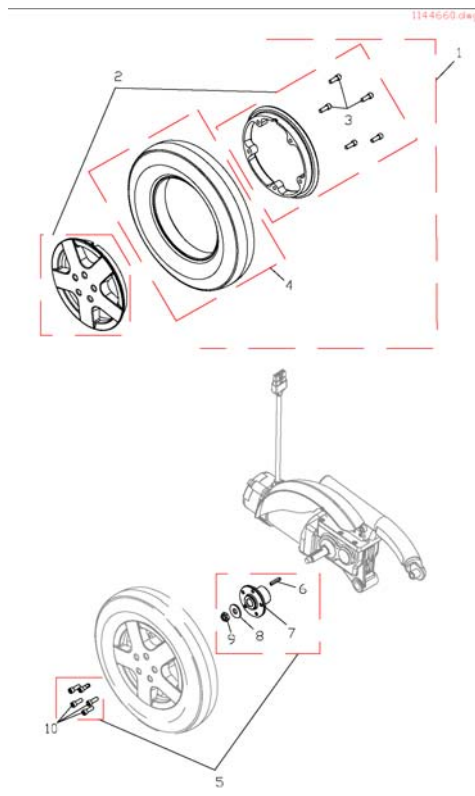

Drive Wheels

Pos.	Part number	Description	Valid from → until	Qty
1	SP1523161	Drive Wheel Assembly, w/ Flat Free (14"x3")		1
2	SP1523013	Kit,8" Rim with Hardware (14"x3"Wheel)		1
3	SP1522975	Screw, Socket Head Cap w/Patch (5/16-18 x7/8")		1
4	SP1522940	Tire, Pneumatic (14"x 3")		1
4	SP1523019	Tire with Flat Free (14"x3")		1
5	SP1523157	Kit, Drive Wheel Mounting Hardware (14"x3")		1
6	SP1522934	Key (3/16 x1-1/4")		1
7	SP1523092	Wheel Hub		1
8	SP1522939	Washer (1/2 x1-9/32 x1/8")		1
10	SP1522975	Screw, Socket Head Cap w/Patch (5/16-18 x7/8")		1