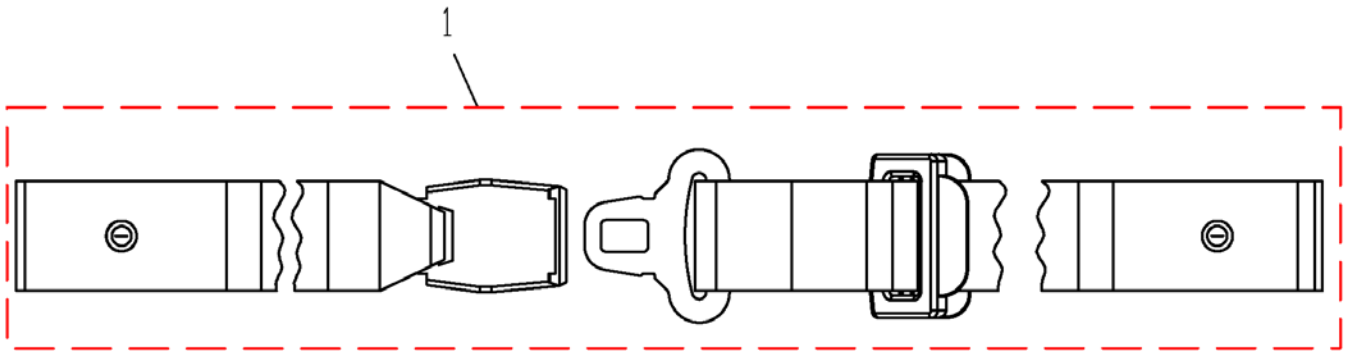

Spectra Lightning Kit

Pos.	Part number	Description	Valid from → until	Qty
1	SP1426124	Spectra Light Complete Kit		1
2	1426125	Spectra Light Rear Kit		1
3	1426126	Spectra Light Front Kit		1
4	P32008	Flash Light		1
5	P31015	Rear Light		1
6	P31082	Front Light		1
4.1	5807602	Bulb 24V / 4W		1
5.1	P31102	Lamp 24V/18W		1
6.1	P31194	Lightbulb 24V/3W		1

Buckle Lapbelt

1510199.dwg

Pos.	Part number	Description	Valid from → until	Qty
1	1510199	Lap Belt		1