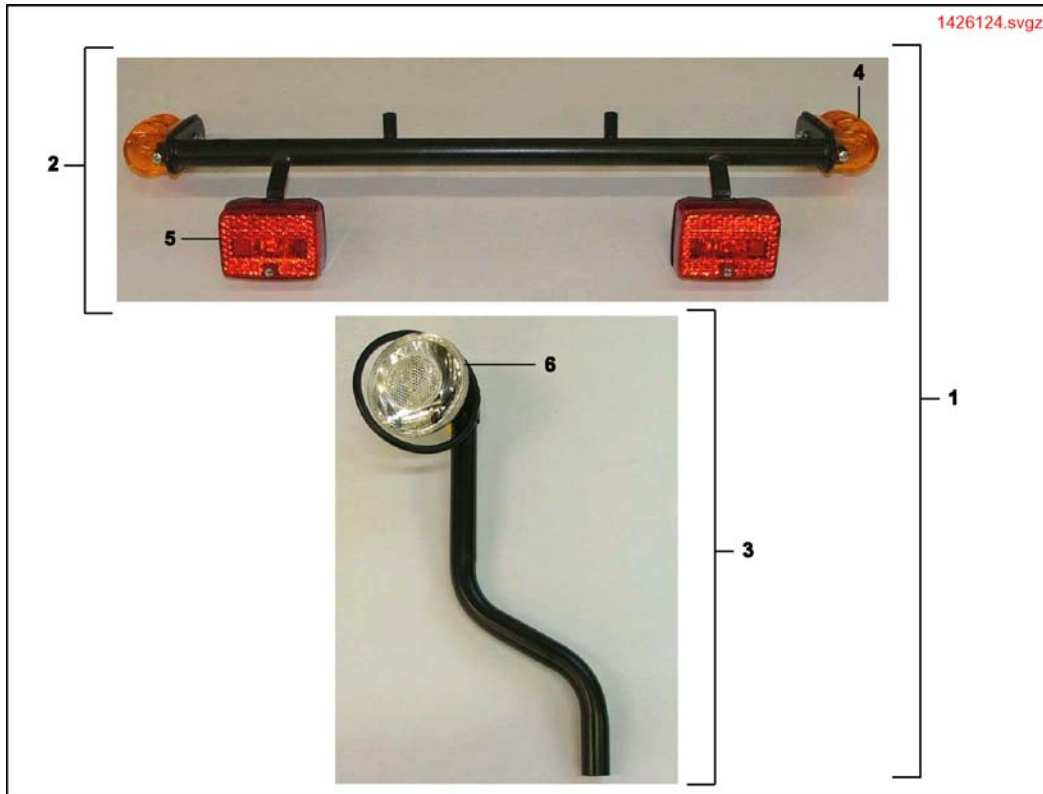

Spectra Lightning Kit

Pos.	Part number	Description	Valid from → until	Qty
1	SP1426124	Spectra Light Complete Kit		1
2	1426125	Spectra Light Rear Kit		1
3	1426126	Spectra Light Front Kit		1
4	P32008	Flash Light		1
5	P31015	Rear Light		1
6	P31082	Front Light		1
4.1	5807602	Bulb 24V / 4W		1
5.1	P31102	Lamp 24V/18W		1
6.1	P31194	Lightbulb 24V/3W		1

Buckle Lapbelt

1510199.dwg

Pos.	Part number	Description	Valid from → until	Qty
1	1510199	Lap Belt		1