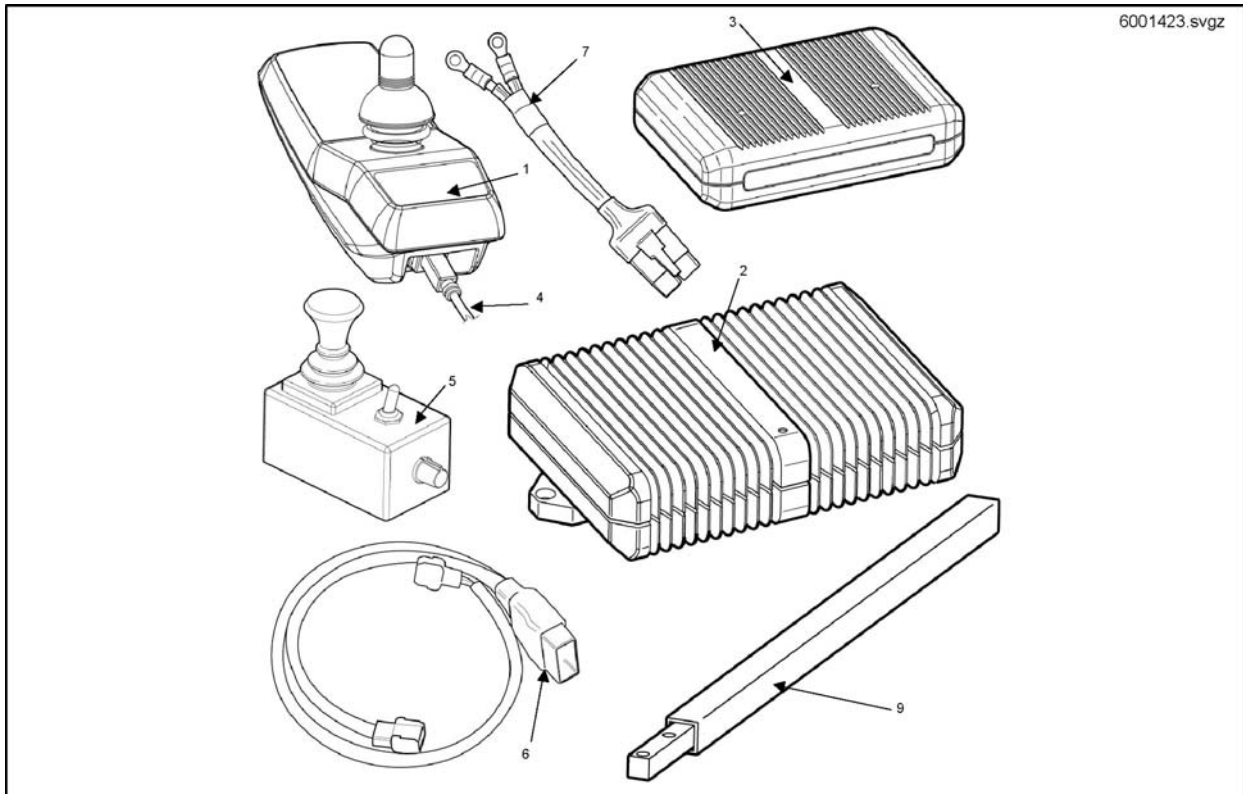

Penny & Giles Controls

Pos.	Part number	Description	Valid from → until	Qty
1	30000265	Pilot+ PM50 Module (D49859)		1
2	30000267	Pilot+ Remote (D49671)		1
4	30000270	Pilot+ Dual Control D49682		1
6	30000271	Pilot+ Clam ALM-5L (D49664)		1
5	1484386	Actuator Loom (Pilot+)		1

Holder Pilot+, swing away, high end

1528311X.dwg

Pos.	Part number	Description	Valid from → until	Qty
1	SP1528311	Holder Pilot+, swing away, high end RH		1
1	SP1528312	Holder Pilot+, swing away, high end LH		1

ACS Control System

Pos.	Part number	Description	Valid from → until	Qty
1	1436541	Remote REM 24 SD		1
2	6001423	ACS Power Module DX-PMB AS60A		1
3	P10081	ACS Light/Actuator Module (Clam)		1
4	GSM63011	ACS Bus-Cable 1,1M		1
5	6001425	ACS Dual Control		1
6	1422381	Actuator Loom Forb/Rests - Seat - L/Rests		1
7	6001413	Power Lead (DX)		1
9	1441778-0205	Joystick Tube Assy Black		1

G91 & Holder

1505187.dwg

Pos.	Part number	Description	Valid from → until	Qty
1	1505187	Remote Control G91		1
2	SP1527504	Swan Neck Remote Bracket with Adapter Plate		1
3	SP1509711	Adapter G91 RH		1
3	SP1509716	Adapter G91 LH		1
4	SP1527503	Gripper Clamp cpl.		1
5	SP1528271	Holder for Backresttube		1