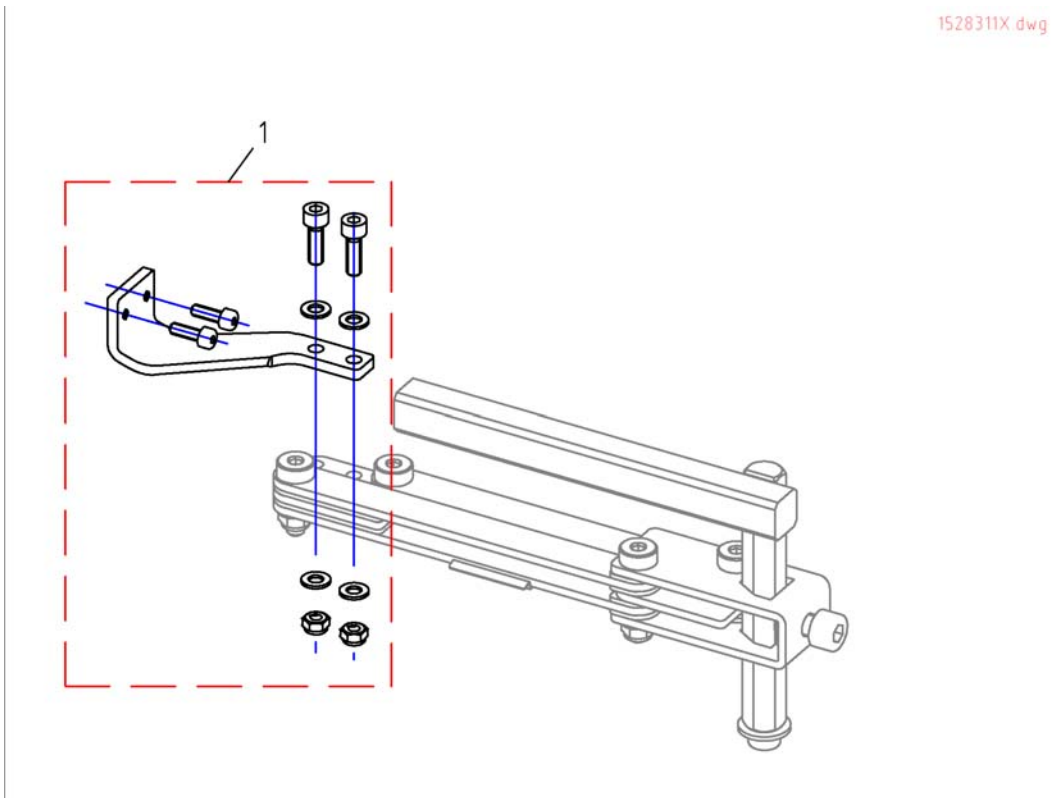

Penny & Giles Controls

Pos.	Part number	Description	Valid from → until	Qty
1	30000265	Pilot+ PM50 Module (D49859)		1
2	30000267	Pilot+ Remote (D49671)		1
4	30000270	Pilot+ Dual Control D49682		1
6	30000271	Pilot+ Clam ALM-5L (D49664)		1
5	1484386	Actuator Loom (Pilot+)		1

Holder Pilot+, swing away, high end

1528311X.dwg

Pos.	Part number	Description	Valid from → until	Qty
1	SP1528311	Holder Pilot+, swing away, high end RH		1
1	SP1528312	Holder Pilot+, swing away, high end LH		1

ACS Control System

Pos.	Part number	Description	Valid from → until	Qty
1	1436541	Remote REM 24 SD		1
2	6001423	ACS Power Module DX-PMB AS60A		1
3	P10081	ACS Light/Actuator Module (Clam)		1
4	GSM63011	ACS Bus-Cable 1,1M		1
5	6001425	ACS Dual Control		1
6	1422381	Actuator Loom Forb/Rests - Seat - L/Rests		1
7	6001413	Power Lead (DX)		1
9	1441778-0205	Joystick Tube Assy Black		1

G91 & Holder

1505187.dwg

Pos.	Part number	Description	Valid from → until	Qty
1	1505187	Remote Control G91		1
2	SP1527504	Swan Neck Remote Bracket with Adapter Plate		1
3	SP1509711	Adapter G91 RH		1
3	SP1509716	Adapter G91 LH		1
4	SP1527503	Gripper Clamp cpl.		1
5	SP1528271	Holder for Backresttube		1