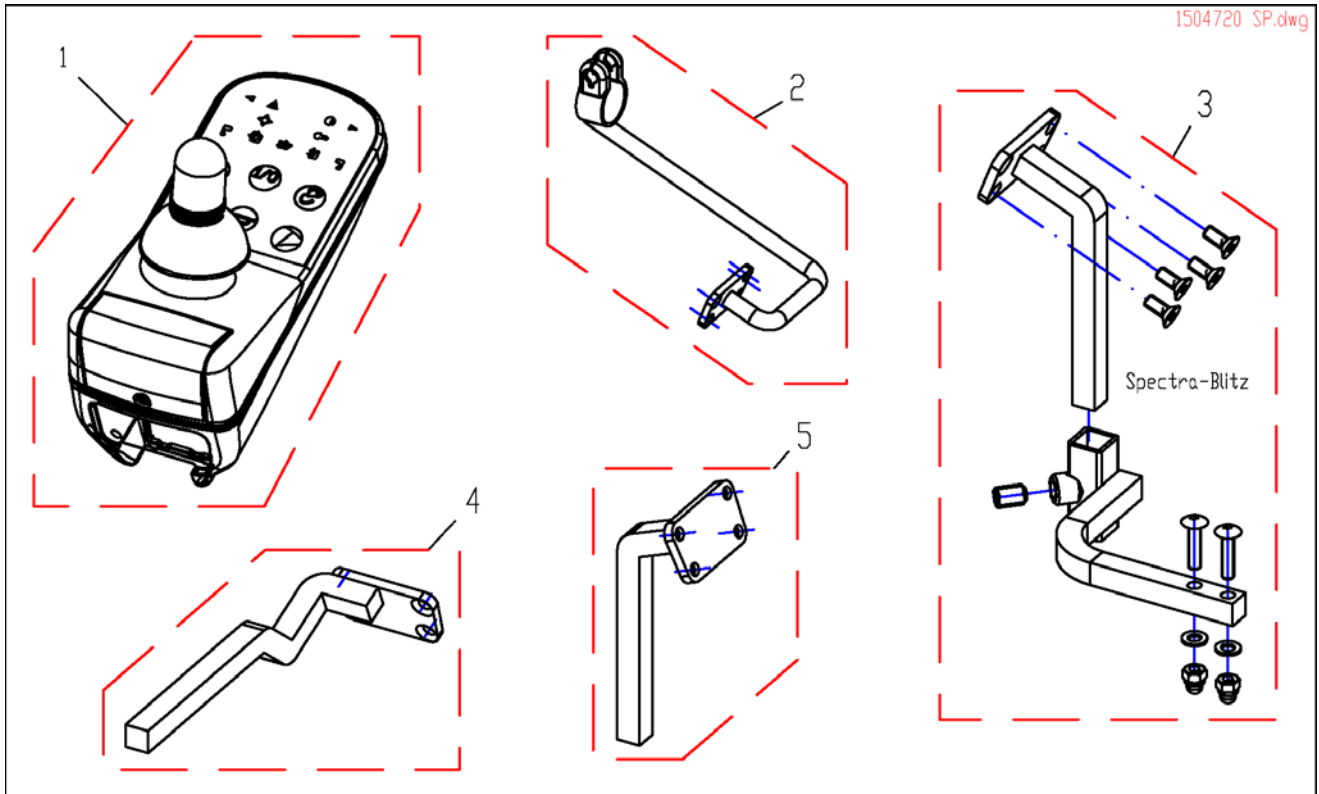

Holder Pilot+, swing away, high end

1528311X.dwg

Pos.	Part number	Description	Valid from → until	Qty
1	SP1528311	Holder Pilot+, swing away, high end RH		1
1	SP1528312	Holder Pilot+, swing away, high end LH		1

ACS Control System

Pos.	Part number	Description	Valid from → until	Qty
1	1436541	Remote REM 24 SD		1
2	6001423	ACS Power Module DX-PMB AS60A		1
3	P10081	ACS Light/Actuator Module (Clam)		1
4	GSM63011	ACS Bus-Cable 1,1M		1
5	6001425	ACS Dual Control		1
6	1422381	Actuator Loom Forb/Rests - Seat - L/Rests		1
7	6001413	Power Lead (DX)		1
9	1441778-0205	Joystick Tube Assy Black		1

G90 & Holder

Pos.	Part number	Description	Valid from → until	Qty
1	1504720	Remote G90A		1
2	SP1509696	Holder Attendant Control G90A RH		1
2	SP1509702	Holder Attendant Control G90A LH		1
3	1518367	Remote Holder Swing-Away (Spectra-Blitz)		1
4	SP1518449	Holder G90A, Standard, RH		1
4	SP1518450	Holder G90A, Standard, LH		1
5	SP1517352	Remote Holder Swing-Away		1

G91 & Holder

1505187.dwg

Pos.	Part number	Description	Valid from → until	Qty
1	1505187	Remote Control G91		1
2	SP1527504	Swan Neck Remote Bracket with Adapter Plate		1
3	SP1509711	Adapter G91 RH		1
3	SP1509716	Adapter G91 LH		1
4	SP1527503	Gripper Clamp cpl.		1
5	SP1528271	Holder for Backresttube		1