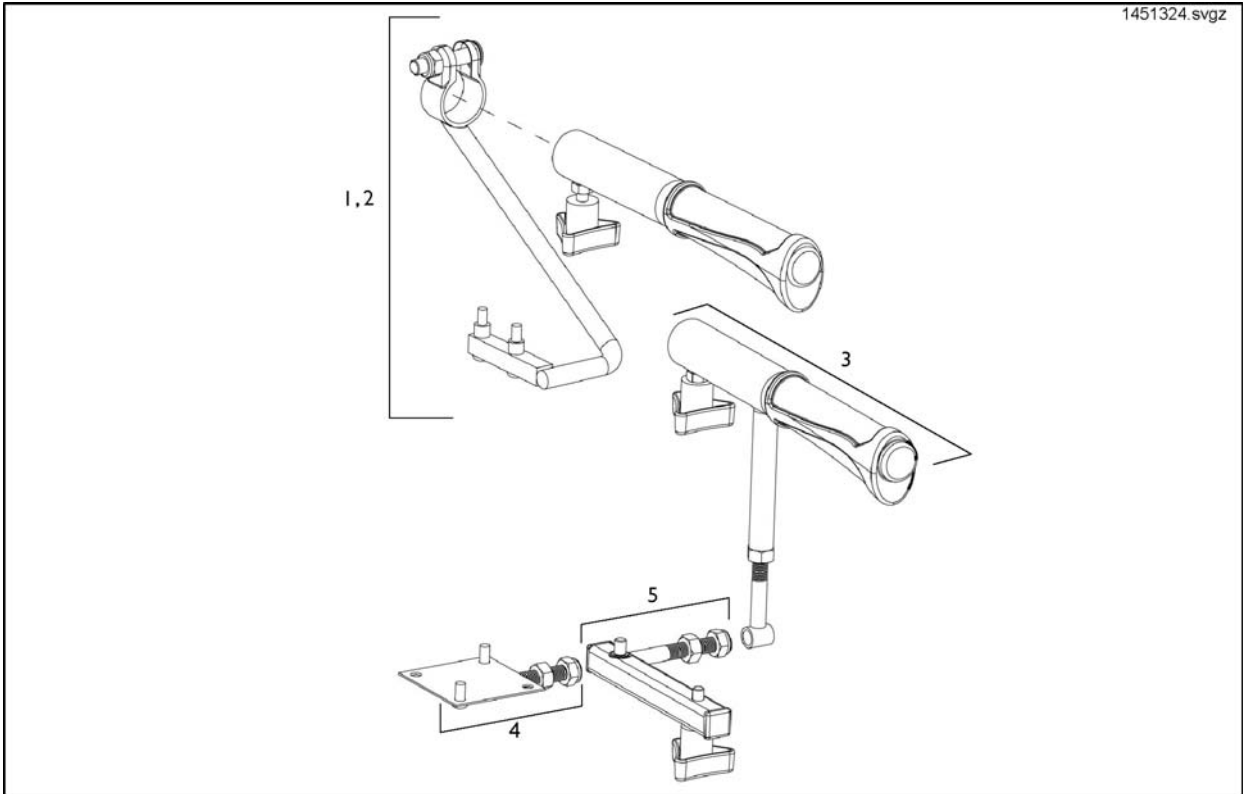

Attendant Control Mounting Hardware

Pos.	Part number	Description	Valid from → until	Qty
1	1451324	ACS/Shark - Joystick Attendant Mounting Arm Right		1
2	1484794	ACS/Shark - Joystick Attendant Mounting Arm Left		1
3	1451325	Push Handle Extension Kit		1
4	1451326	Pilot+ Dual Control Mount Handle Extension Kit		1
5	1451319	P&G Attendant/Dual Control Unit Fixing Kit		1
6	1451320	ACS Dual Control Fixing Kit		1