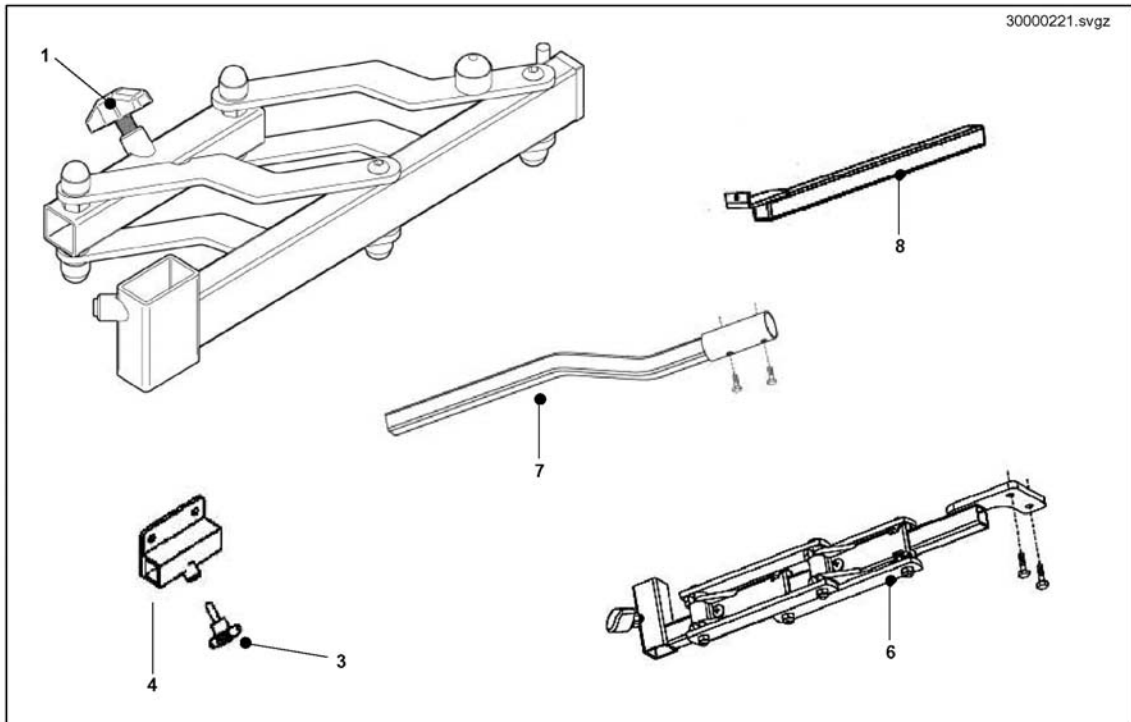

G90 & Holder

Pos.	Part number	Description	Valid from → until	Qty
1	1504720	Remote G90A		1
2	SP1509696	Holder Attendant Control G90A RH		1
2	SP1509702	Holder Attendant Control G90A LH		1
3	1518367	Remote Holder Swing-Away (Spectra-Blitz)		1
4	SP1518449	Holder G90A, Standard, RH		1
4	SP1518450	Holder G90A, Standard, LH		1
5	SP1517352	Remote Holder Swing-Away		1

G91 & Holder

1505187.dwg

Pos.	Part number	Description	Valid from → until	Qty
1	1505187	Remote Control G91		1
2	SP1527504	Swan Neck Remote Bracket with Adapter Plate		1
3	SP1509711	Adapter G91 RH		1
3	SP1509716	Adapter G91 LH		1
4	SP1527503	Gripper Clamp cpl.		1
5	SP1528271	Holder for Backresttube		1

Dynamic Mounting Options

Pos.	Part number	Description	Valid from → until	Qty
	1436867-0216	LH Swing Away Joystick Mounting Arm Bracket		1
	1433312-0216	RH Swing Away Joystick Mounting Arm Bracket		1
1	30000221	S/Away Arm LH		1
1	30000220	S/Away Arm RH		1
2	1441778-0205	Joystick Tube Assy Black		1
3	256099	Wing Screw M8 X 20 639		1
4	23008273-0205	Part not for sale		1
5	SP1509904	Swingaway Bracket Pilotplus RH		1
5	SP1509903	Swingaway Bracket Pilotplus LH		1
6	SP1441636	Part not for sale		1
6	1441637	LH S/Away Arm Complete (Shark 1 & 2)		1
7	1441631	J/Stick Mtg Arm (Fixed)		1
8	1442252-0216	Mounting Brkt Pilot+ Blk		1
9	SP1513568	VR2 Remote Bracket swing away LH		1
9	SP1513567	VR2 Remote Bracket swing away RH		1