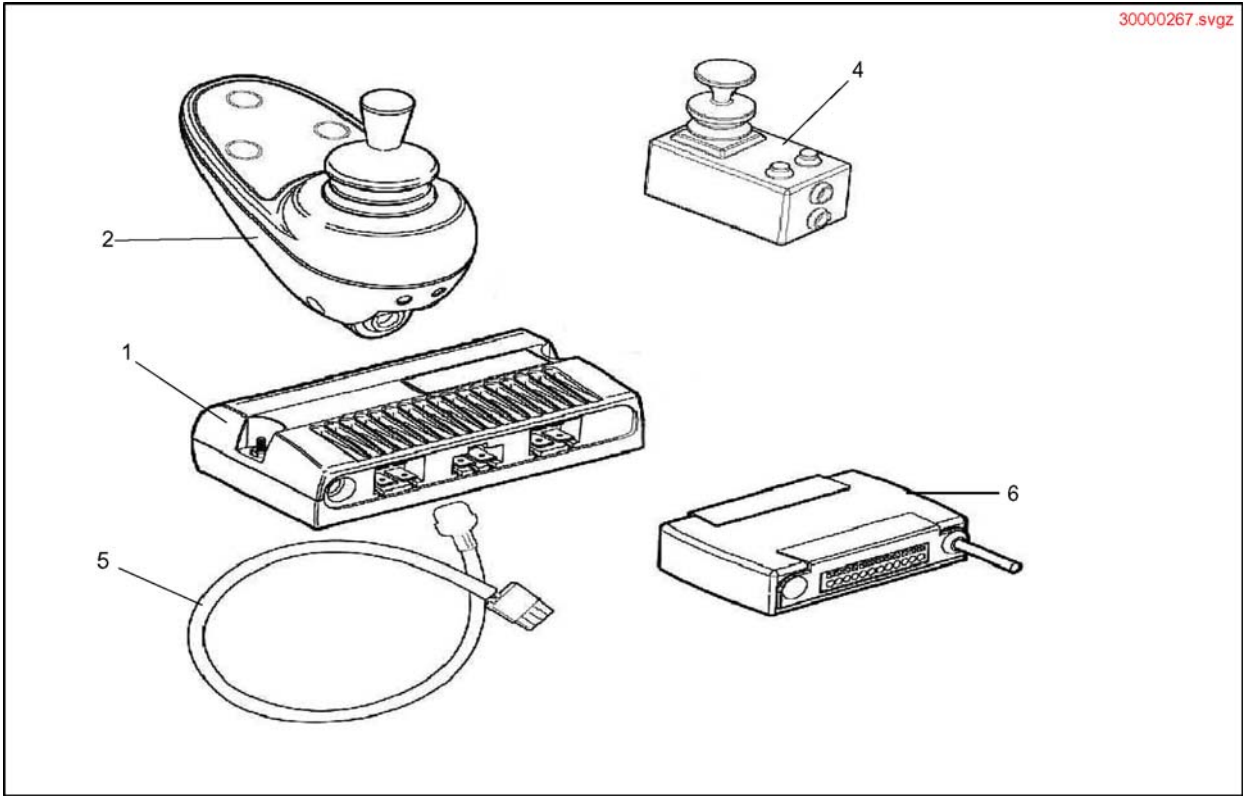

Penny & Giles Controls

Pos.	Part number	Description	Valid from → until	Qty
1	30000265	Pilot+ PM50 Module (D49859)		1
2	30000267	Pilot+ Remote (D49671)		1
4	30000270	Pilot+ Dual Control D49682		1
6	30000271	Pilot+ Clam ALM-5L (D49664)		1
5	1484386	Actuator Loom (Pilot+)		1

Holder Pilot+, swing away, high end

1528311X.dwg

Pos.	Part number	Description	Valid from → until	Qty
1	SP1528311	Holder Pilot+, swing away, high end RH		1
1	SP1528312	Holder Pilot+, swing away, high end LH		1

ACS Control System

Pos.	Part number	Description	Valid from → until	Qty
1	1436541	Remote REM 24 SD		1
2	6001423	ACS Power Module DX-PMB AS60A		1
3	P10081	ACS Light/Actuator Module (Clam)		1
4	GSM63011	ACS Bus-Cable 1,1M		1
5	6001425	ACS Dual Control		1
6	1422381	Actuator Loom Forb/Rests - Seat - L/Rests		1
7	6001413	Power Lead (DX)		1
9	1441778-0205	Joystick Tube Assy Black		1

G91 & Holder

1505187.dwg

Pos.	Part number	Description	Valid from → until	Qty
1	1505187	Remote Control G91		1
2	SP1527504	Swan Neck Remote Bracket with Adapter Plate		1
3	SP1509711	Adapter G91 RH		1
3	SP1509716	Adapter G91 LH		1
4	SP1527503	Gripper Clamp cpl.		1
5	SP1528271	Holder for Backresttube		1