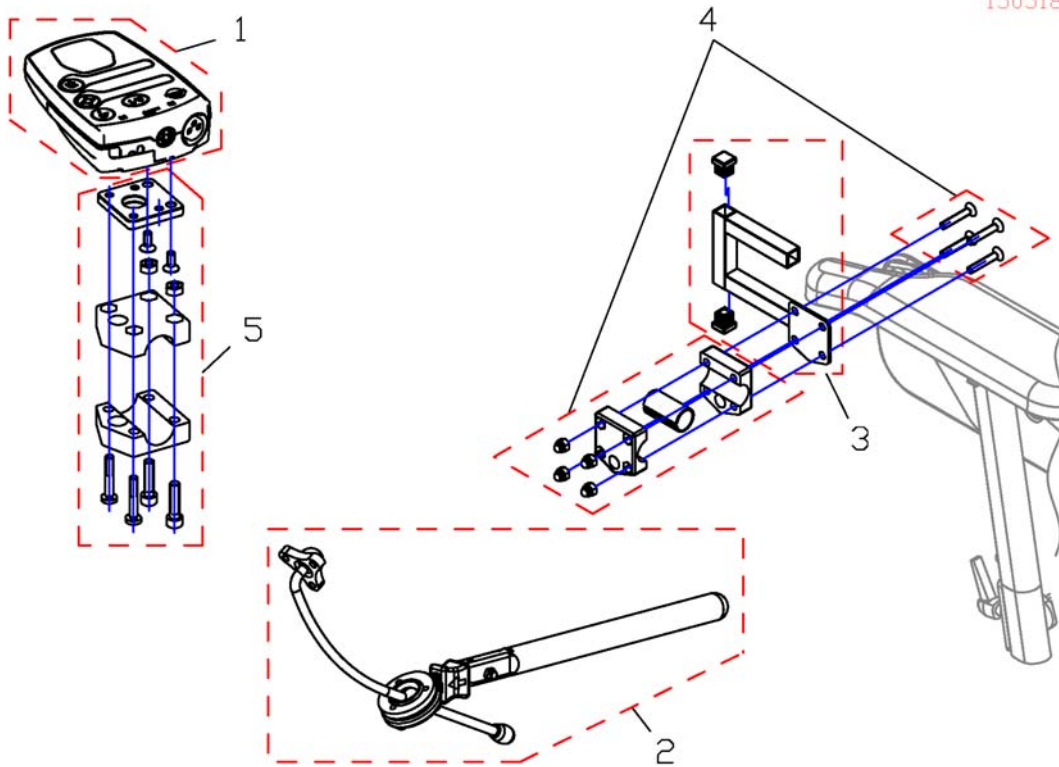

Holder Pilot+, swing away, high end

1528311X.dwg

Pos.	Part number	Description	Valid from → until	Qty
1	SP1528311	Holder Pilot+, swing away, high end RH		1
1	SP1528312	Holder Pilot+, swing away, high end LH		1

ACS Control System

Pos.	Part number	Description	Valid from → until	Qty
1	1436541	Remote REM 24 SD		1
2	6001423	ACS Power Module DX-PMB AS60A		1
3	P10081	ACS Light/Actuator Module (Clam)		1
4	GSM63011	ACS Bus-Cable 1,1M		1
5	6001425	ACS Dual Control		1
6	1422381	Actuator Loom Forb/Rests - Seat - L/Rests		1
7	6001413	Power Lead (DX)		1
9	1441778-0205	Joystick Tube Assy Black		1

G90 & Holder

Pos.	Part number	Description	Valid from → until	Qty
1	1504720	Remote G90A		1
2	SP1509696	Holder Attendant Control G90A RH		1
2	SP1509702	Holder Attendant Control G90A LH		1
3	1518367	Remote Holder Swing-Away (Spectra-Blitz)		1
4	SP1518449	Holder G90A, Standard, RH		1
4	SP1518450	Holder G90A, Standard, LH		1
5	SP1517352	Remote Holder Swing-Away		1

G91 & Holder

1505187.dwg

Pos.	Part number	Description	Valid from → until	Qty
1	1505187	Remote Control G91		1
2	SP1527504	Swan Neck Remote Bracket with Adapter Plate		1
3	SP1509711	Adapter G91 RH		1
3	SP1509716	Adapter G91 LH		1
4	SP1527503	Gripper Clamp cpl.		1
5	SP1528271	Holder for Backresttube		1