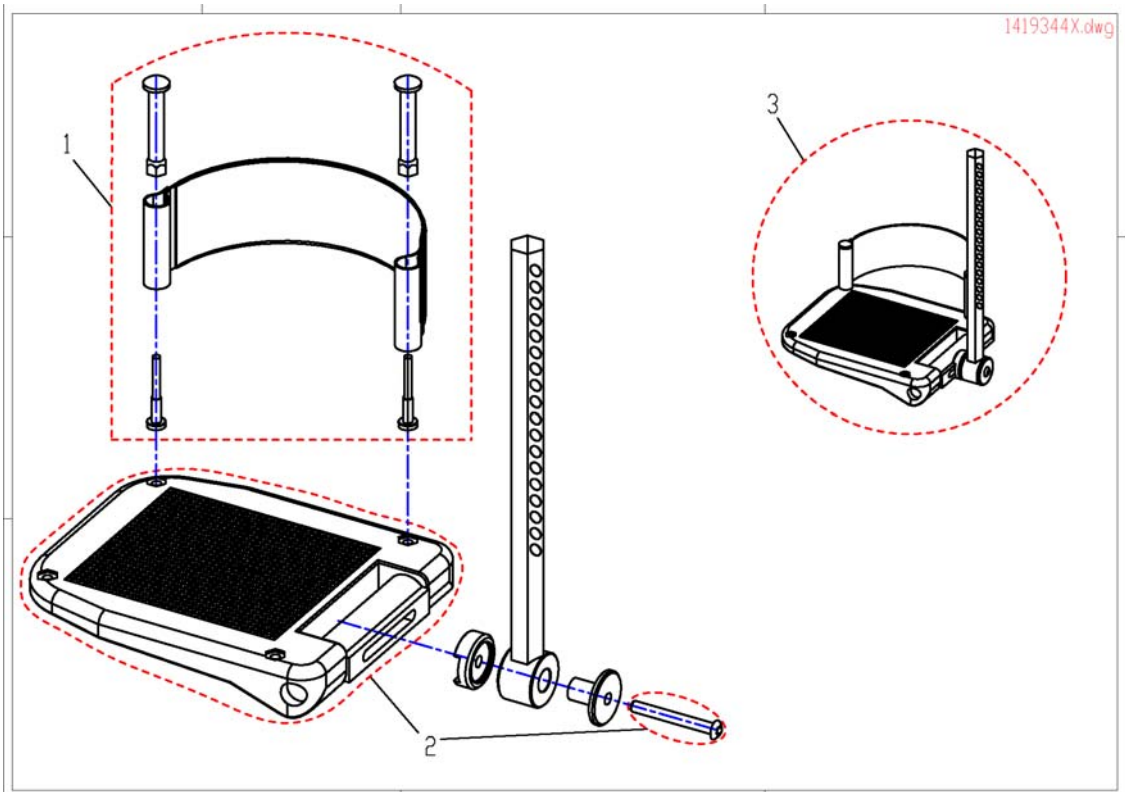

# Footplate

Pos.	Part number	Description	Valid from → until	Qty
1	SP5321579	Heel Strap		1
2	SP5106376	Footplate		1
3	SP1419344	Footplate LH Anlge And Depth Adjustable, With Support Tube cpl.		1

## Footplate with support tube fix RH/LH

Pos.	Part number	Description	Valid from → until	Qty
1	SP1421662	Footplate RH fix, with Support Tube cpl.		1
1	SP1421663	Footplate LH fix, with Support Tube cpl.		1
2	SPB273011	Heel Strap		1
3	SPZ173217	Footplate		1
3	SPZ173218	Footplate		1

# Footplate with support tube angle adjust. RH/LH

Pos.	Part number	Description	Valid from → until	Qty
1	SP1421664	Footplate RH anlge adjustable, with Support Tube cpl.		1
1	SP1421665	Footplate RH anlge adjustable, with Support Tube cpl.		1
2	SPB273011	Heel Strap		1
3	SPZ173217	Footplate		1
3	SPZ173218	Footplate		1

## Support Tube with Footplate for central Legrest

1440290X.dwg

Pos.	Part number	Description	Valid from → until	Qty
1	SP1440442	Central Lower Legrest, small		1
1	SP1440443	Central Lower Legrest, medium		1
1	SP1440444	Central Lower Legrest, large		1
2	SPF00002	Fixation kit		1
3	SP1440517	Darning		1
4	SP1440290	Central Lower Legrest, small (32-38cm), cpl.		1
4	SP1440291	Central Lower Legrest, medium (38-44cm), cpl.		1
4	SP1440292	Central Lower Legrest, large (44-50cm), cpl.		1