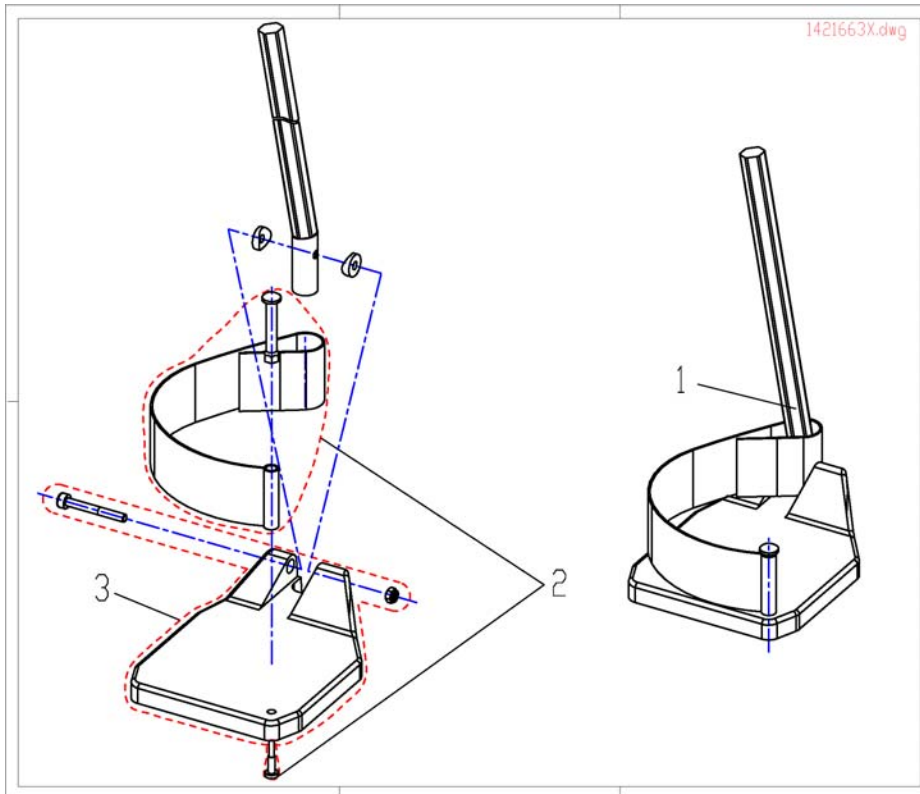

# Footplate

Pos.	Part number	Description	Valid from → until	Qty
1	SP5321579	Heel Strap		1
2	SP5106376	Footplate		1
3	SP1419344	Footplate LH Anlge And Depth Adjustable, With Support Tube cpl.		1

## Footplate with support tube fix RH/LH

Pos.	Part number	Description	Valid from → until	Qty
1	SP1421662	Footplate RH fix, with Support Tube cpl.		1
1	SP1421663	Footplate LH fix, with Support Tube cpl.		1
2	SPB273011	Heel Strap		1
3	SPZ173217	Footplate		1
3	SPZ173218	Footplate		1

# Footplate with support tube angle adjust. RH/LH

Pos.	Part number	Description	Valid from → until	Qty
1	SP1421664	Footplate RH anlge adjustable, with Support Tube cpl.		1
1	SP1421665	Footplate RH anlge adjustable, with Support Tube cpl.		1
2	SPB273011	Heel Strap		1
3	SPZ173217	Footplate		1
3	SPZ173218	Footplate		1

## Support Tube with Footplate for central Legrest

1440290X.dwg

Pos.	Part number	Description	Valid from → until	Qty
1	SP1440442	Central Lower Legrest, small		1
1	SP1440443	Central Lower Legrest, medium		1
1	SP1440444	Central Lower Legrest, large		1
2	SPF00002	Fixation kit		1
3	SP1440517	Darning		1
4	SP1440290	Central Lower Legrest, small (32-38cm), cpl.		1
4	SP1440291	Central Lower Legrest, medium (38-44cm), cpl.		1
4	SP1440292	Central Lower Legrest, large (44-50cm), cpl.		1