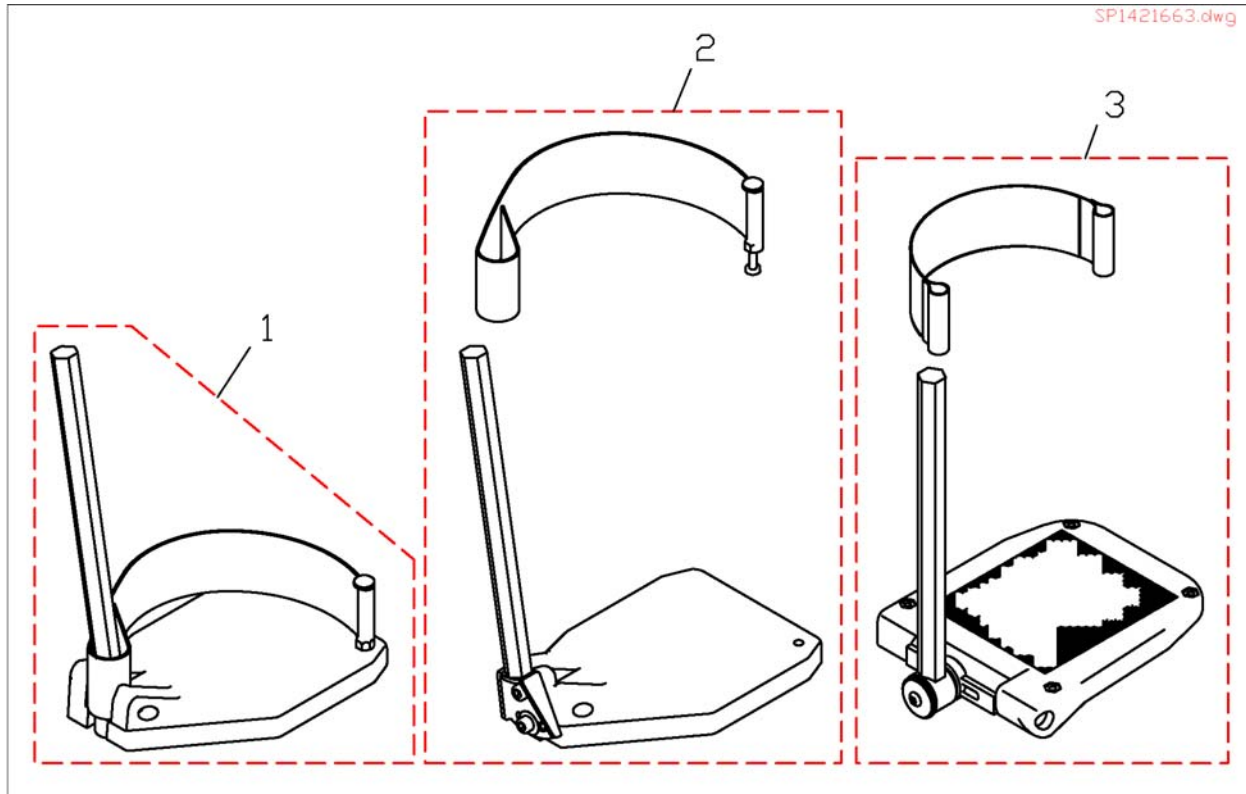

Footrest Lower Parts

Pos.	Part number	Description	Valid from → until	Qty
1	SP1421663	Footplate LH fix, with Support Tube cpl.		1
1	SP1421662	Footplate RH fix, with Support Tube cpl.		1
2	SP1421664	Footplate RH anlage adjustable, with Support Tube cpl.		1
2	SP1421665	Footplate RH anlage adjustable, with Support Tube cpl.		1
3	SP1419344	Footplate LH Anlage And Depth Adjustable, With Support Tube cpl.		1
3	SP1419345	Foot Plate RH Angle And Depth Adjustable cpl.		1
4	SP1446549	Part not for sale		1
5	SP1446548	Part not for sale		1