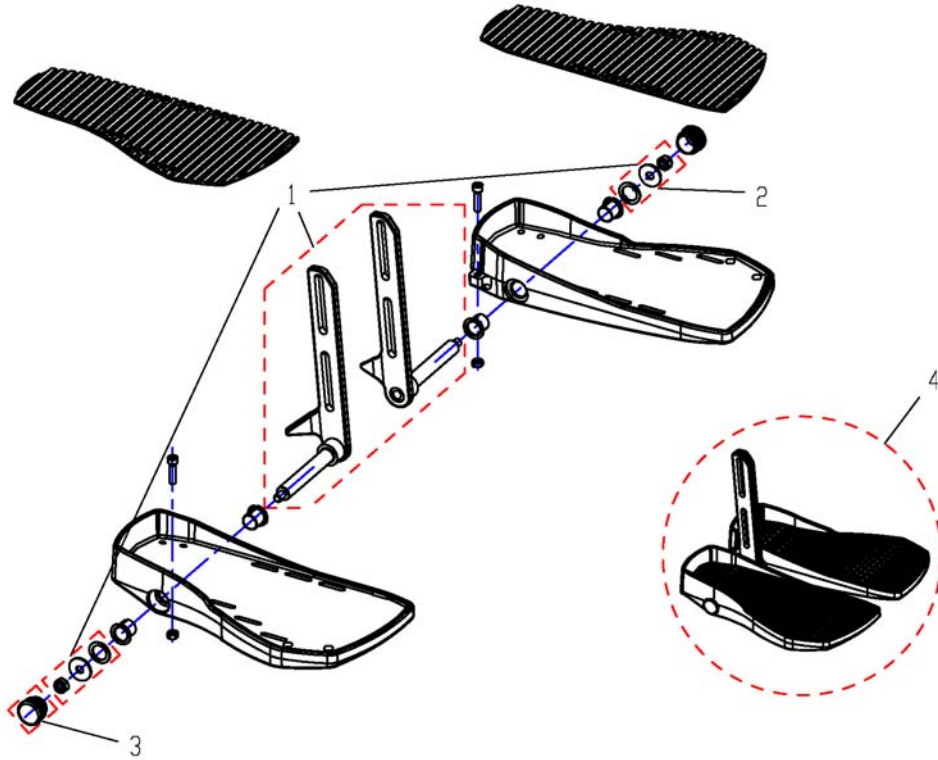

# Footplate

Pos.	Part number	Description	Valid from → until	Qty
1	SP5321579	Heel Strap		1
2	SP5106376	Footplate		1
3	SP1419344	Footplate LH Anlge And Depth Adjustable, With Support Tube cpl.		1

## Footplate with support tube fix RH/LH

Pos.	Part number	Description	Valid from → until	Qty
1	SP1421662	Footplate RH fix, with Support Tube cpl.		1
1	SP1421663	Footplate LH fix, with Support Tube cpl.		1
2	SPB273011	Heel Strap		1
3	SPZ173217	Footplate		1
3	SPZ173218	Footplate		1

# Footplate with support tube angle adjust. RH/LH

Pos.	Part number	Description	Valid from → until	Qty
1	SP1421664	Footplate RH anlge adjustable, with Support Tube cpl.		1
1	SP1421665	Footplate RH anlge adjustable, with Support Tube cpl.		1
2	SPB273011	Heel Strap		1
3	SPZ173217	Footplate		1
3	SPZ173218	Footplate		1

## Support Tube with Footplate for central Legrest

1440290X.dwg

Pos.	Part number	Description	Valid from → until	Qty
1	SP1440442	Central Lower Legrest, small		1
1	SP1440443	Central Lower Legrest, medium		1
1	SP1440444	Central Lower Legrest, large		1
2	SPF00002	Fixation kit		1
3	SP1440517	Darning		1
4	SP1440290	Central Lower Legrest, small (32-38cm), cpl.		1
4	SP1440291	Central Lower Legrest, medium (38-44cm), cpl.		1
4	SP1440292	Central Lower Legrest, large (44-50cm), cpl.		1