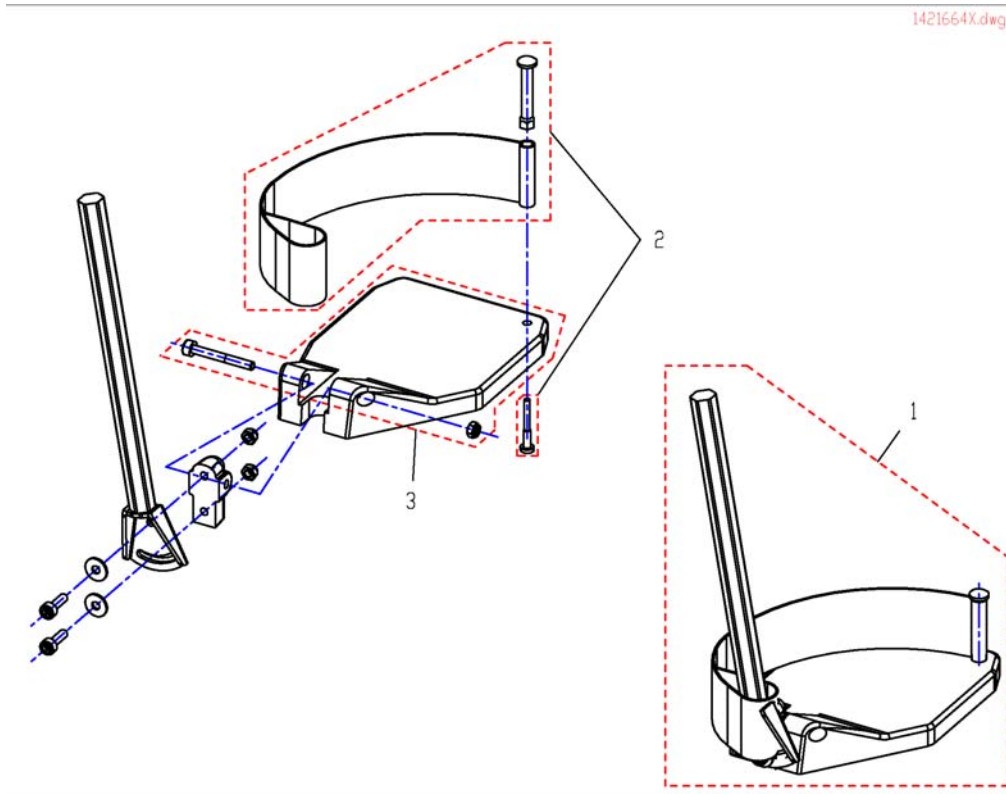

# Footplate

Pos.	Part number	Description	Valid from → until	Qty
1	SP5321579	Heel Strap		1
2	SP5106376	Footplate		1
3	SP1419344	Footplate LH Anlge And Depth Adjustable, With Support Tube cpl.		1

## Footplate with support tube fix RH/LH

Pos.	Part number	Description	Valid from → until	Qty
1	SP1421662	Footplate RH fix, with Support Tube cpl.		1
1	SP1421663	Footplate LH fix, with Support Tube cpl.		1
2	SPB273011	Heel Strap		1
3	SPZ173217	Footplate		1
3	SPZ173218	Footplate		1

# Footplate with support tube angle adjust. RH/LH

Pos.	Part number	Description	Valid from → until	Qty
1	SP1421664	Footplate RH anlge adjustable, with Support Tube cpl.		1
1	SP1421665	Footplate RH anlge adjustable, with Support Tube cpl.		1
2	SPB273011	Heel Strap		1
3	SPZ173217	Footplate		1
3	SPZ173218	Footplate		1

## Support Tube with Footplate for central Legrest

1440290X.dwg

Pos.	Part number	Description	Valid from → until	Qty
1	SP1440442	Central Lower Legrest, small		1
1	SP1440443	Central Lower Legrest, medium		1
1	SP1440444	Central Lower Legrest, large		1
2	SPF00002	Fixation kit		1
3	SP1440517	Darning		1
4	SP1440290	Central Lower Legrest, small (32-38cm), cpl.		1
4	SP1440291	Central Lower Legrest, medium (38-44cm), cpl.		1
4	SP1440292	Central Lower Legrest, large (44-50cm), cpl.		1