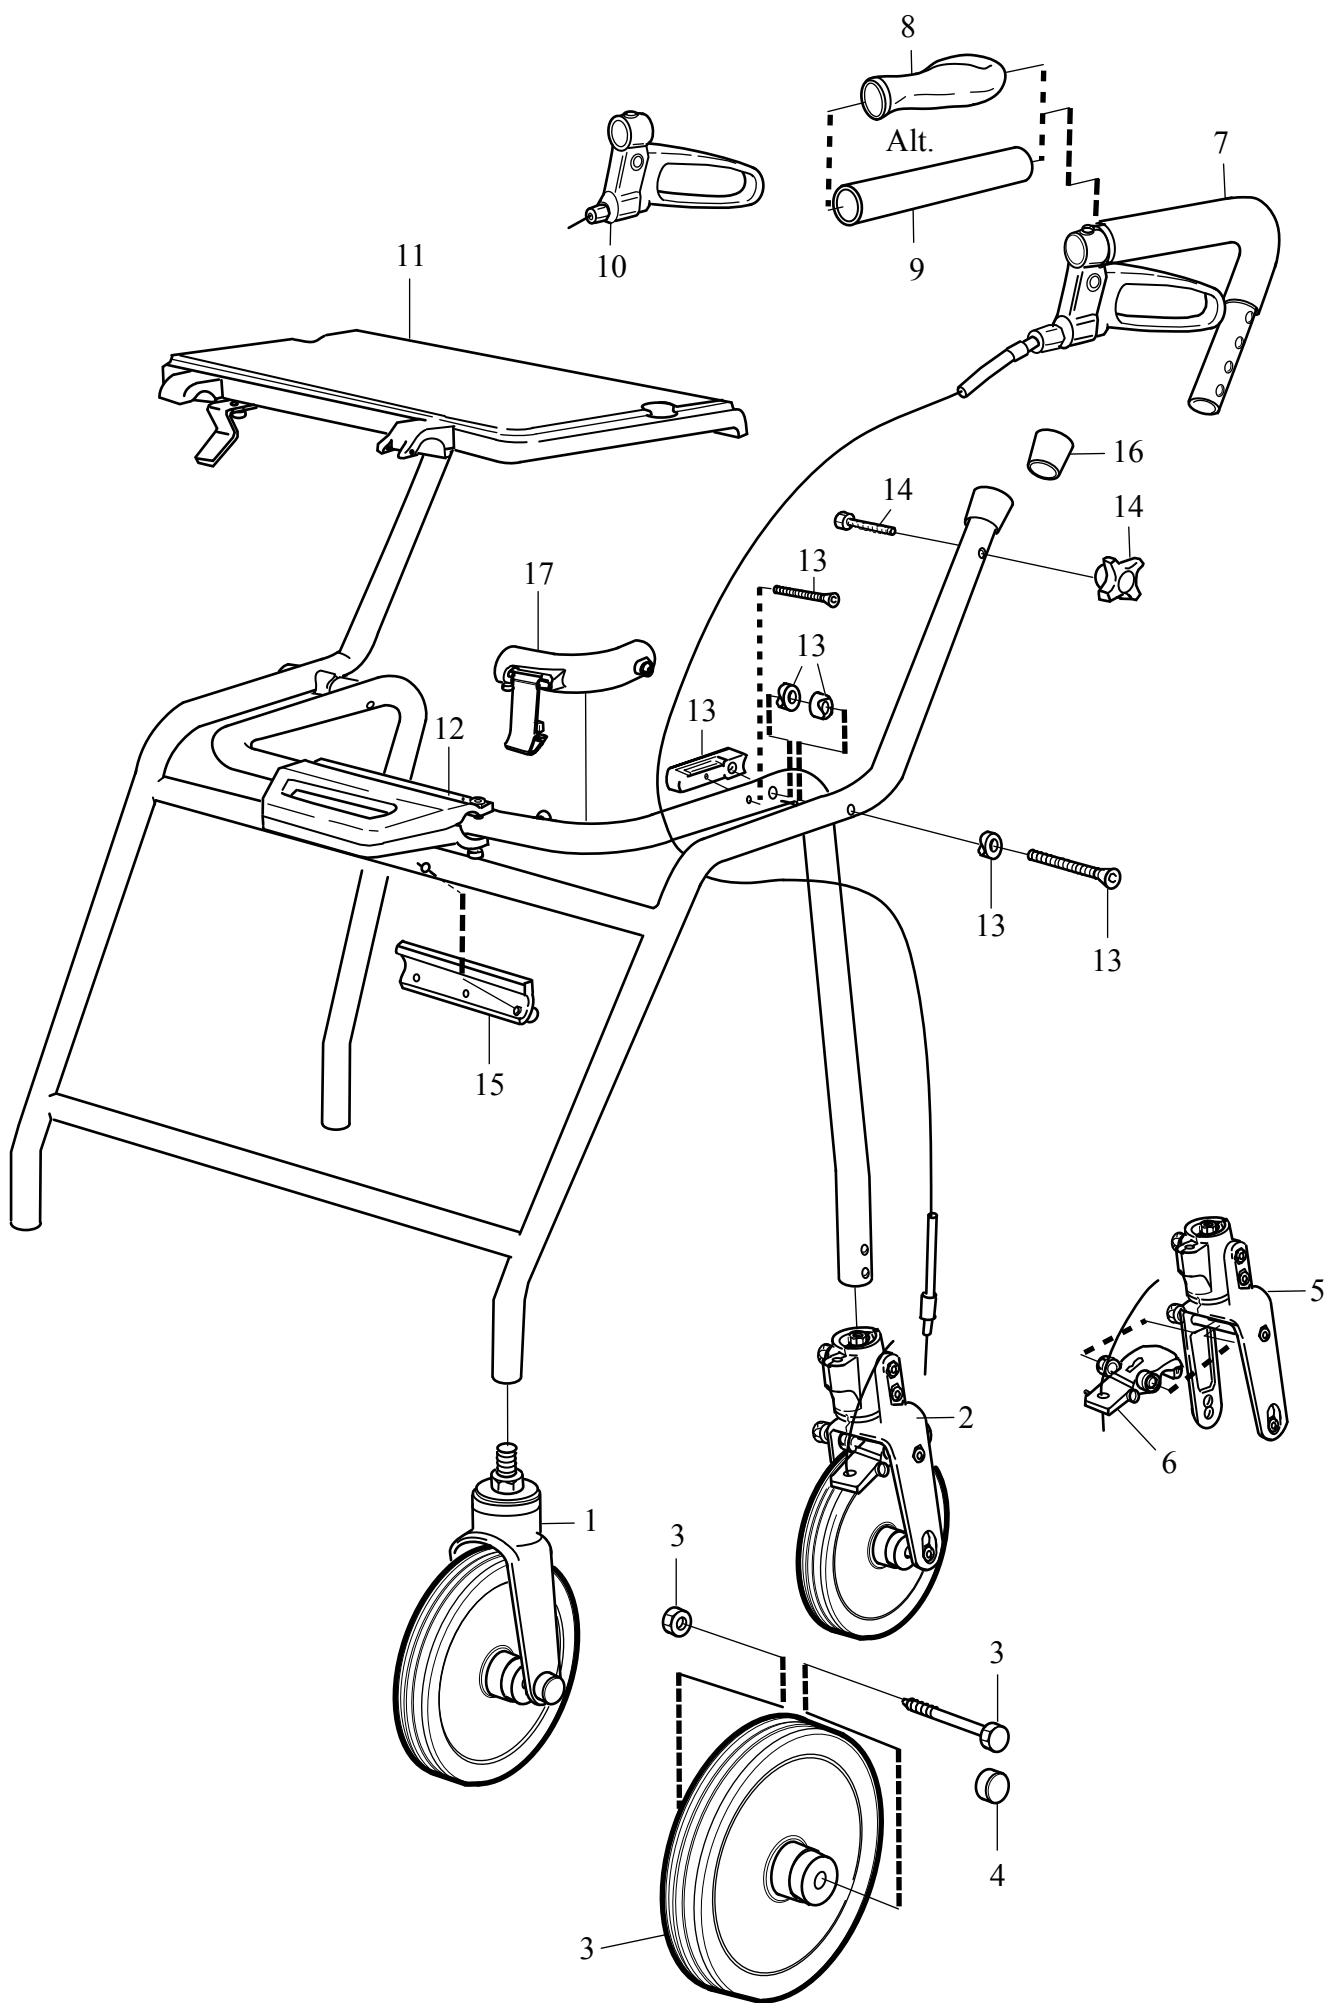

DOLOMITE LEGACY/OPAL

1	13565-25	SL II-wheel complete in front fork (pcs)
2	12594	SL II-wheel complete in plastic rear fork (pcs)
3	12609	SL II-wheel kit complete (pcs)
4	70050	Cover (pcs)
5	13093	Rear fork (pcs)
6	12617	Brake flap, complete DABS (pcs)
7	13309	Handle kit DABS, left. Incl. soft grip and wire (pcs)
	13308	Handle kit DABS, right. Incl. soft grip and wire (pcs)
8	12509	Anatomic grip incl. Cover (pair)
9	12677	Soft grip incl. Covers (pair)
10	13464-L	Handle kit, left incl. wire
10	13464-R	Handle kit, right incl. wire
11	12545	Flip-up seat, compl w. attachment part w/o safety latch (pcs)
12	12622	Folding handle kit (pcs)
13	12627	Folding hinge kit (pair)
14	12665	High adjustment knob and screw (pair)
15	12647	Plastic rail for folding mec. incl. Screws (pcs)
16	70029	End cap (pcs)
17	12656	Safety latch, frame assembly (pcs)
	70202	Safety latch without holder (pcs)
	82144	Operating instructions (pcs)