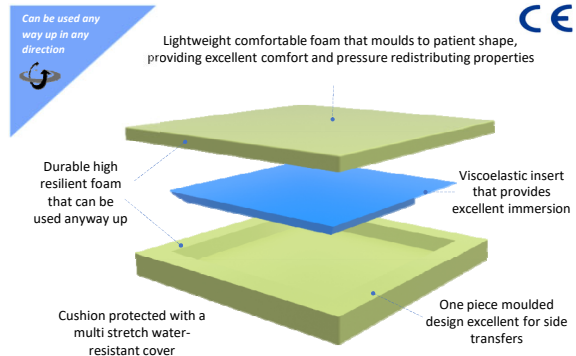

**Propad Revolve V (Viscoelastic insert)**  
Retail order form  
Maximum User Weight 190Kg (30 Stone)\*

		WIDTH											
		36	38	41	43	46	48	51	56	61			
		inch	14	15	16	17	18	19	20	22	24		
DEPTH	36	14											
	38	15											
	41	16											
	43	17											
	46	18											
51	20												

**Features**  
High risk  
3" height  
Flat - any way up  
Foam Visco combination  
Sewn cover  
Weight limit: 30 stone

Code	X	Description	Price
<b>Complete Standard cushion up to *159kg user weight</b>			
1629519		Revolve V without liner 14x14" (36x36cm)	€ 111.00
1629520		Revolve V without liner 14x15" (36x38cm)	€ 111.00
1629521		Revolve V without liner 14x16" (36x41cm)	€ 111.00
1629522		Revolve V without liner 15x14" (38x36cm)	€ 111.00
1629523		Revolve V without liner 15x15" (38x38cm)	€ 111.00
1629524		Revolve V without liner 15x16" (38x41cm)	€ 111.00
1629525		Revolve V without liner 16x14" (41x36cm)	€ 111.00
1629526		Revolve V without liner 16x15" (41x38cm)	€ 111.00
1602007		Revolve V without liner 16x16" (41x41cm)	€ 111.00
1602009		Revolve V without liner 16x18" (41x46cm)	€ 111.00
1602008		Revolve V without liner 17x17" (43x43cm)	€ 111.00
1602023		Revolve V without liner 18x16" (46x41cm)	€ 111.00
1629527		Revolve V without liner 18x17" (46x43cm)	€ 111.00
1602024		Revolve V without liner 18x18" (46x46cm)	€ 111.00
1602025		Revolve V without liner 19x17" (48x43cm)	€ 111.00
1602026		Revolve V without liner 20x18" (51x46cm)	€ 111.00
1602504		Revolve V without liner 20x20" (51x51cm)	€ 111.00
1629649		Revolve V without liner 14x14" (36x36cm)	€ 111.00
1629650		Revolve V without liner 14x15" (36x38cm)	€ 111.00