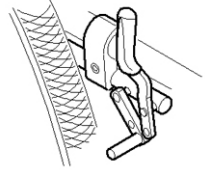

R33 – Brakes

Brakes

DDR1300

Push brake, lever bent