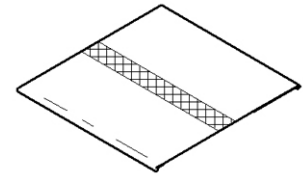

Seating

Seat upholstery

DDR0610

Standard seat upholstery

220 grams (including fixations)