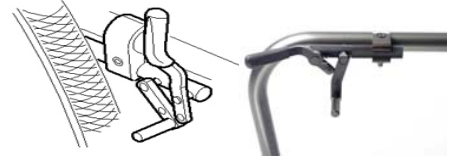

Brakes

DDR1300 Push brakes, levers bent

380 grams the pair