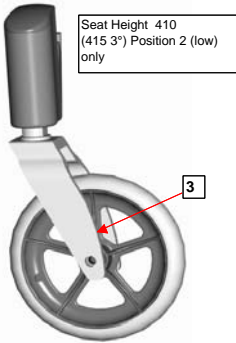

SEAT HEIGHTS ACTION³ JUNIOR

Seat Angle 5°	Rear Support		Headset Support	
	20"	22"	Position 1 (high)	Position 2 (low)
41	4	5	X	3
43.5	3	4	2	X
46	2	3	1	2

Seat Angle 1.5°	Rear Support		Headset Support	
	20"	22"	Position 1 (high)	Position 2 (low)
41	3	4	X	3
43.5	2	3	2	X
46	1	2	1	2

Seat Angle 8.5°	Rear Support		Headset Support	
	20"	22"	Position 1 (high)	Position 2 (low)
41	5	X	X	3
43.5	4	5	2	X
46	3	4	1	2

Delivered configuration
 Not technically possible