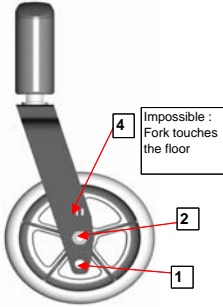

SEAT HEIGHTS ACTION³ JUNIOR

Seat Angle 5°	Rear Support		Headset Support	
	20"	22"	Position 1 (high)	Position 2 (low)
41	4	5	X	3
43.5	3	4	2	X
46	2	3	1	2

Seat Angle 1.5°	Rear Support		Headset Support	
	20"	22"	Position 1 (high)	Position 2 (low)
41	3	4	X	3
43.5	2	3	2	X
46	1	2	1	2

Seat Angle 8.5°	Rear Support		Headset Support	
	20"	22"	Position 1 (high)	Position 2 (low)
41	5	X	X	3
43.5	4	5	2	X
46	3	4	1	2

Delivered configuration
 Not technically possible