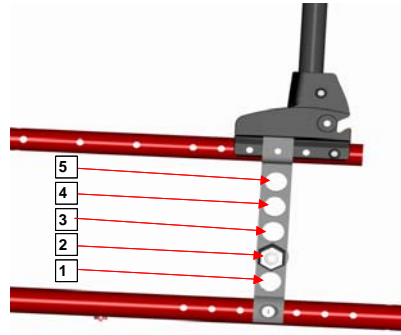

SEAT HEIGHTS ACTION³ JUNIOR

Seat Angle 5°	Rear Support		Headset Support	
	20"	22"	Position 1 (high)	Position 2 (low)
41	4	5	X	3
43.5	3	4	2	X
46	2	3	1	2

Seat Angle 1.5°	Rear Support		Headset Support	
	20"	22"	Position 1 (high)	Position 2 (low)
41	3	4	X	3
43.5	2	3	2	X
46	1	2	1	2

Seat Angle 8.5°	Rear Support		Headset Support	
	20"	22"	Position 1 (high)	Position 2 (low)
41	5	X	X	3
43.5	4	5	2	X
46	3	4	1	2

Delivered configuration
 Not technically possible