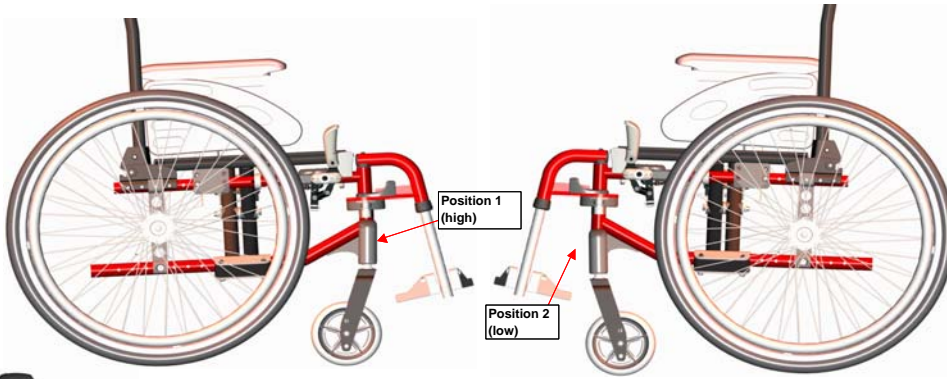

SEAT HEIGHTS ACTION³ JUNIOR

Seat Angle 5°	Rear Support		Headset Support	
	20"	22"	Position 1 (high)	Position 2 (low)
41	4	5	X	3
43.5	3	4	2	X
46	2	3	1	2

Seat Angle 1.5°	Rear Support		Headset Support	
	20"	22"	Position 1 (high)	Position 2 (low)
41	3	4	X	3
43.5	2	3	2	X
46	1	2	1	2

Seat Angle 8.5°	Rear Support		Headset Support	
	20"	22"	Position 1 (high)	Position 2 (low)
41	5	X	X	3
43.5	4	5	2	X
46	3	4	1	2

Delivered configuration
 Not technically possible